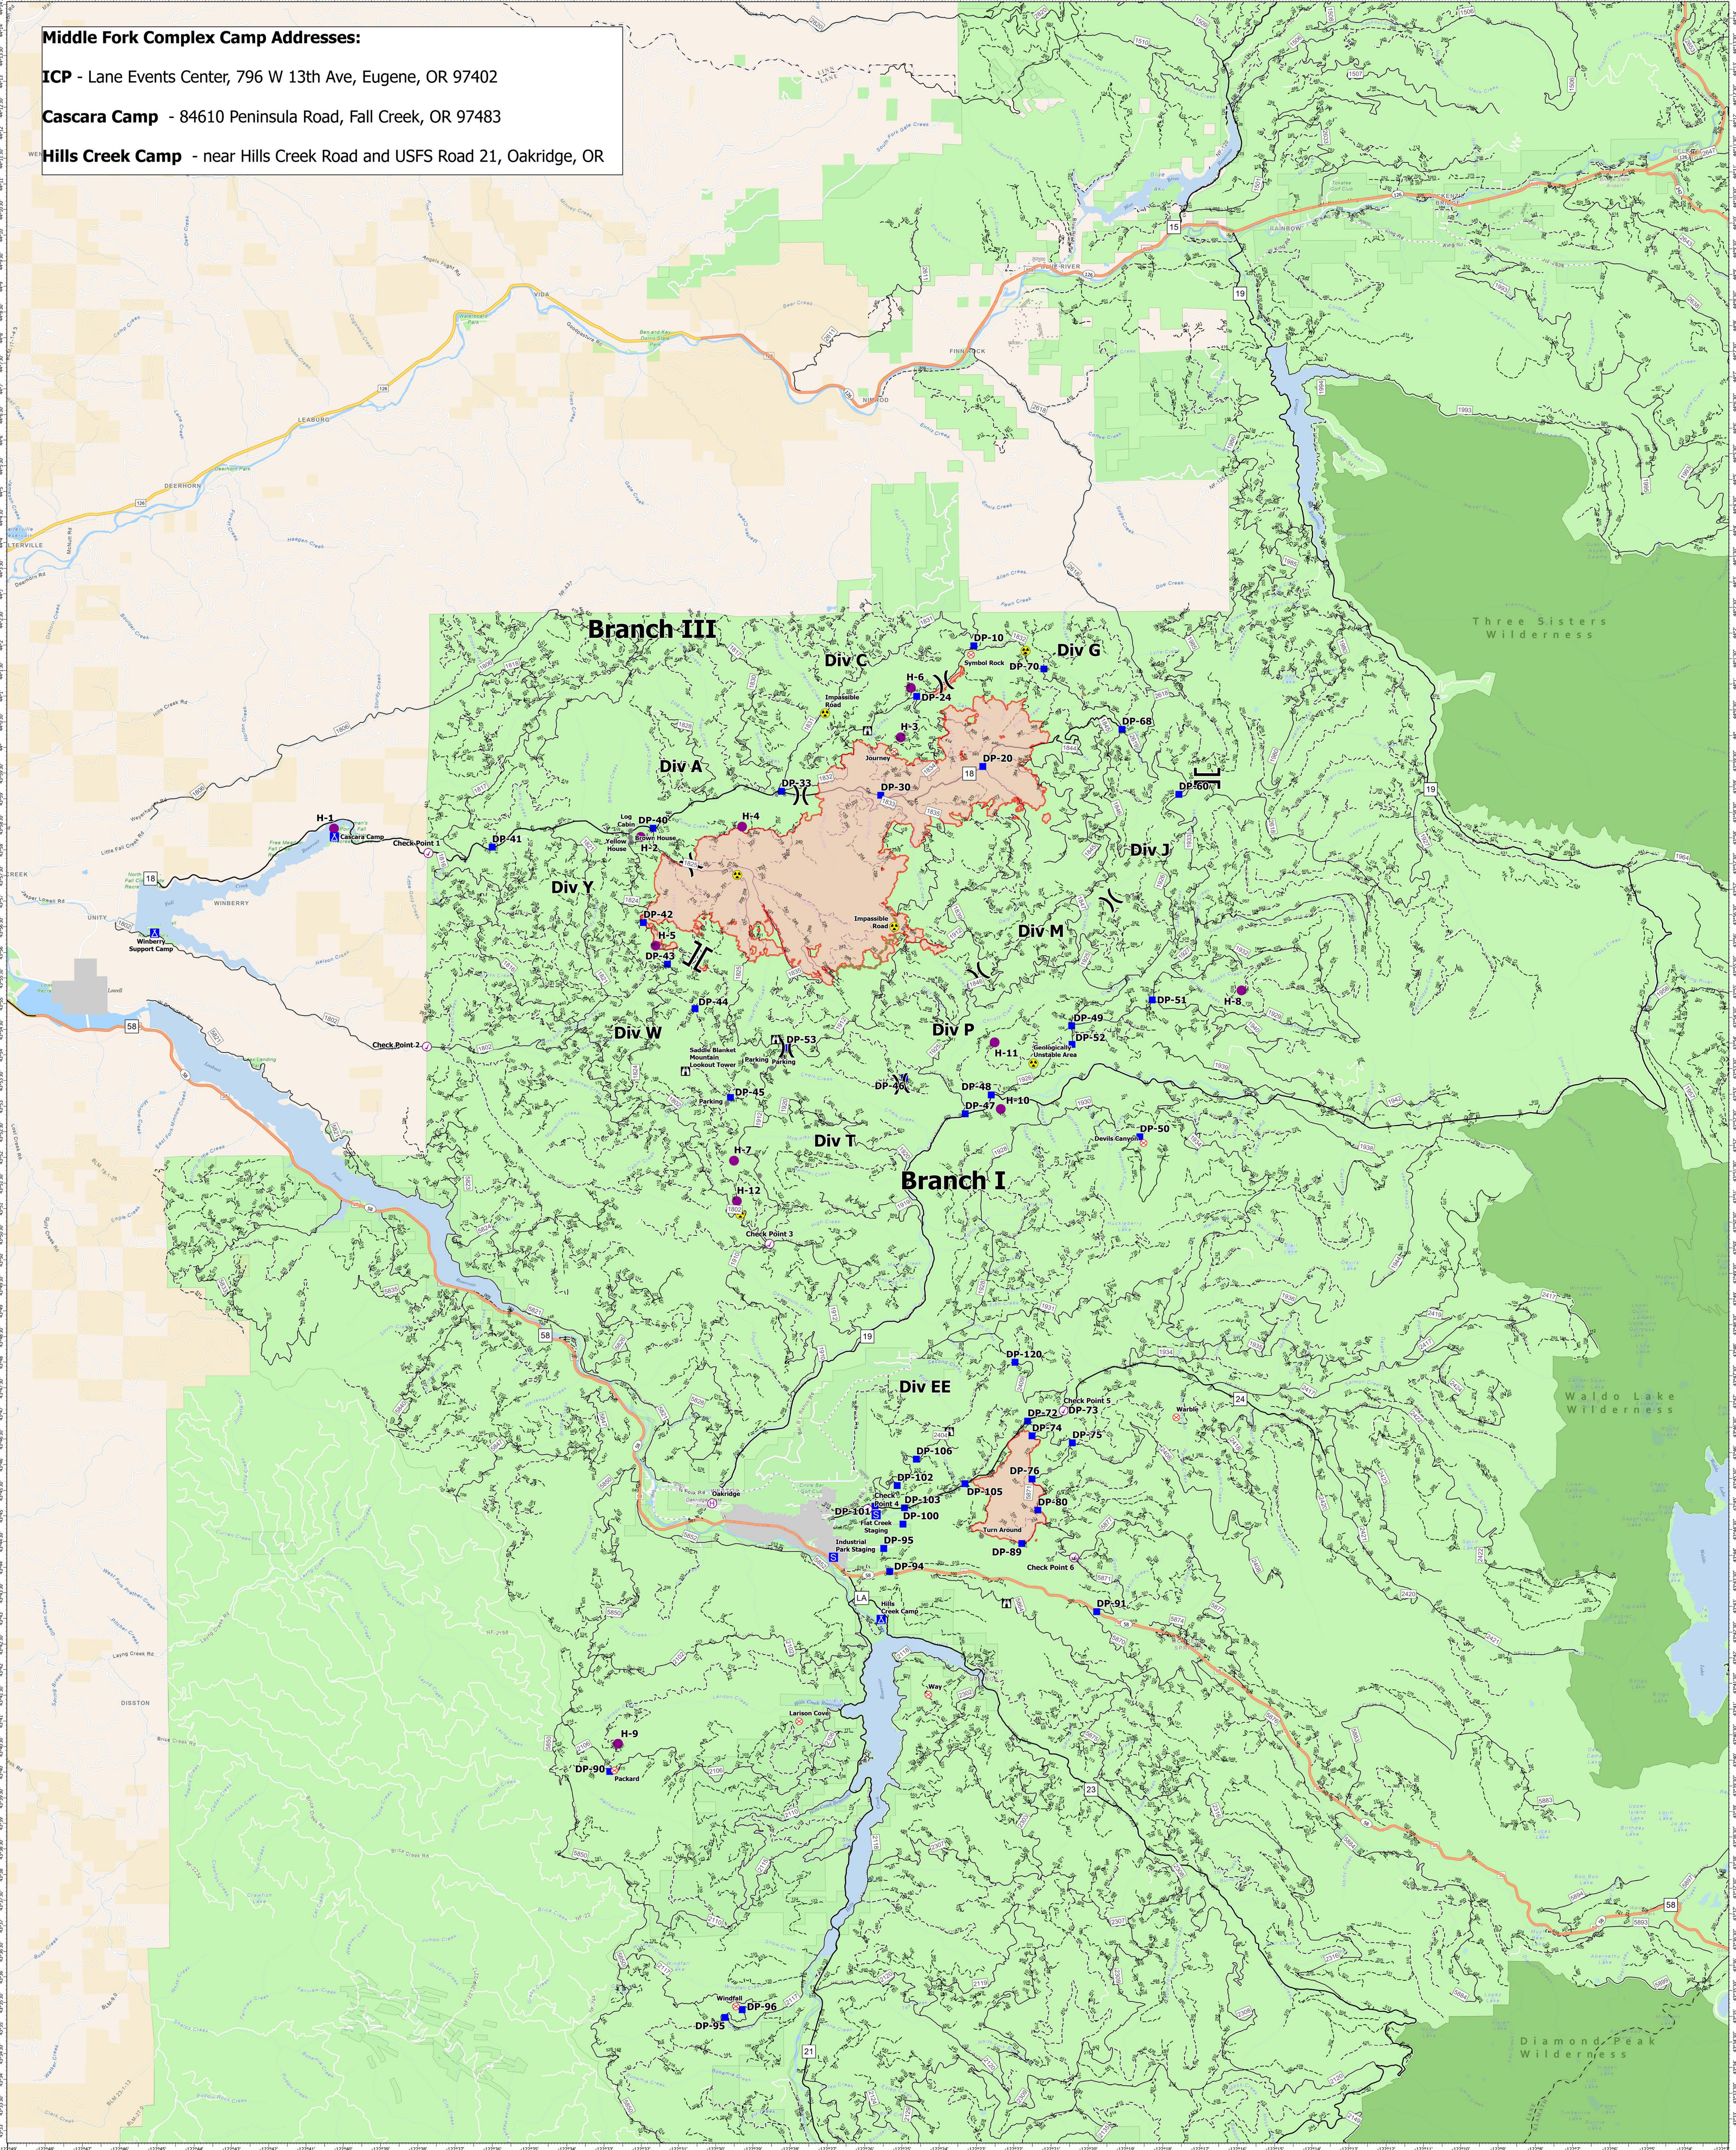

Middle Fork Complex Camp Addresses:

ICP - Lane Events Center, 796 W 13th Ave, Eugene, OR 97402

Cascara Camp - 84610 Peninsula Road, Fall Creek, OR 97483

Hills Creek Camp - near Hills Creek Road and USFS Road 21, Oakridge, OR

Transportation

Middle Fork Complex
 OR-WIF-210307
 8/25/2021 - 24hr
 16,440 acres at 08/23/2021 @ 2140

- | | | | |
|------------------|----------------|------------------|-------------------|
| ○ Check Point | ■ Camp | — Road Repair | ⋯ Other Roads |
| ● Helispot | ■ Staging Area | — Fire Perimeter | ⋯ County Boundary |
| ○ Helibase | □ Lookout | — State Hwy | ■ BLM |
| × Division Break | ○ Fire Origin | — A - ARTERIAL | ■ Private |
| ⊥ Branch Break | ● Other | — C - COLLECTOR | ■ USFS |
| ■ Drop Point | ★ Hazard | — L - LOCAL | ■ Wilderness |

0 1 2 3 4 5 Miles

8/24/2021 2210
 Acres from IR
 North American 1983 Datum, Lat/Long
 Grid