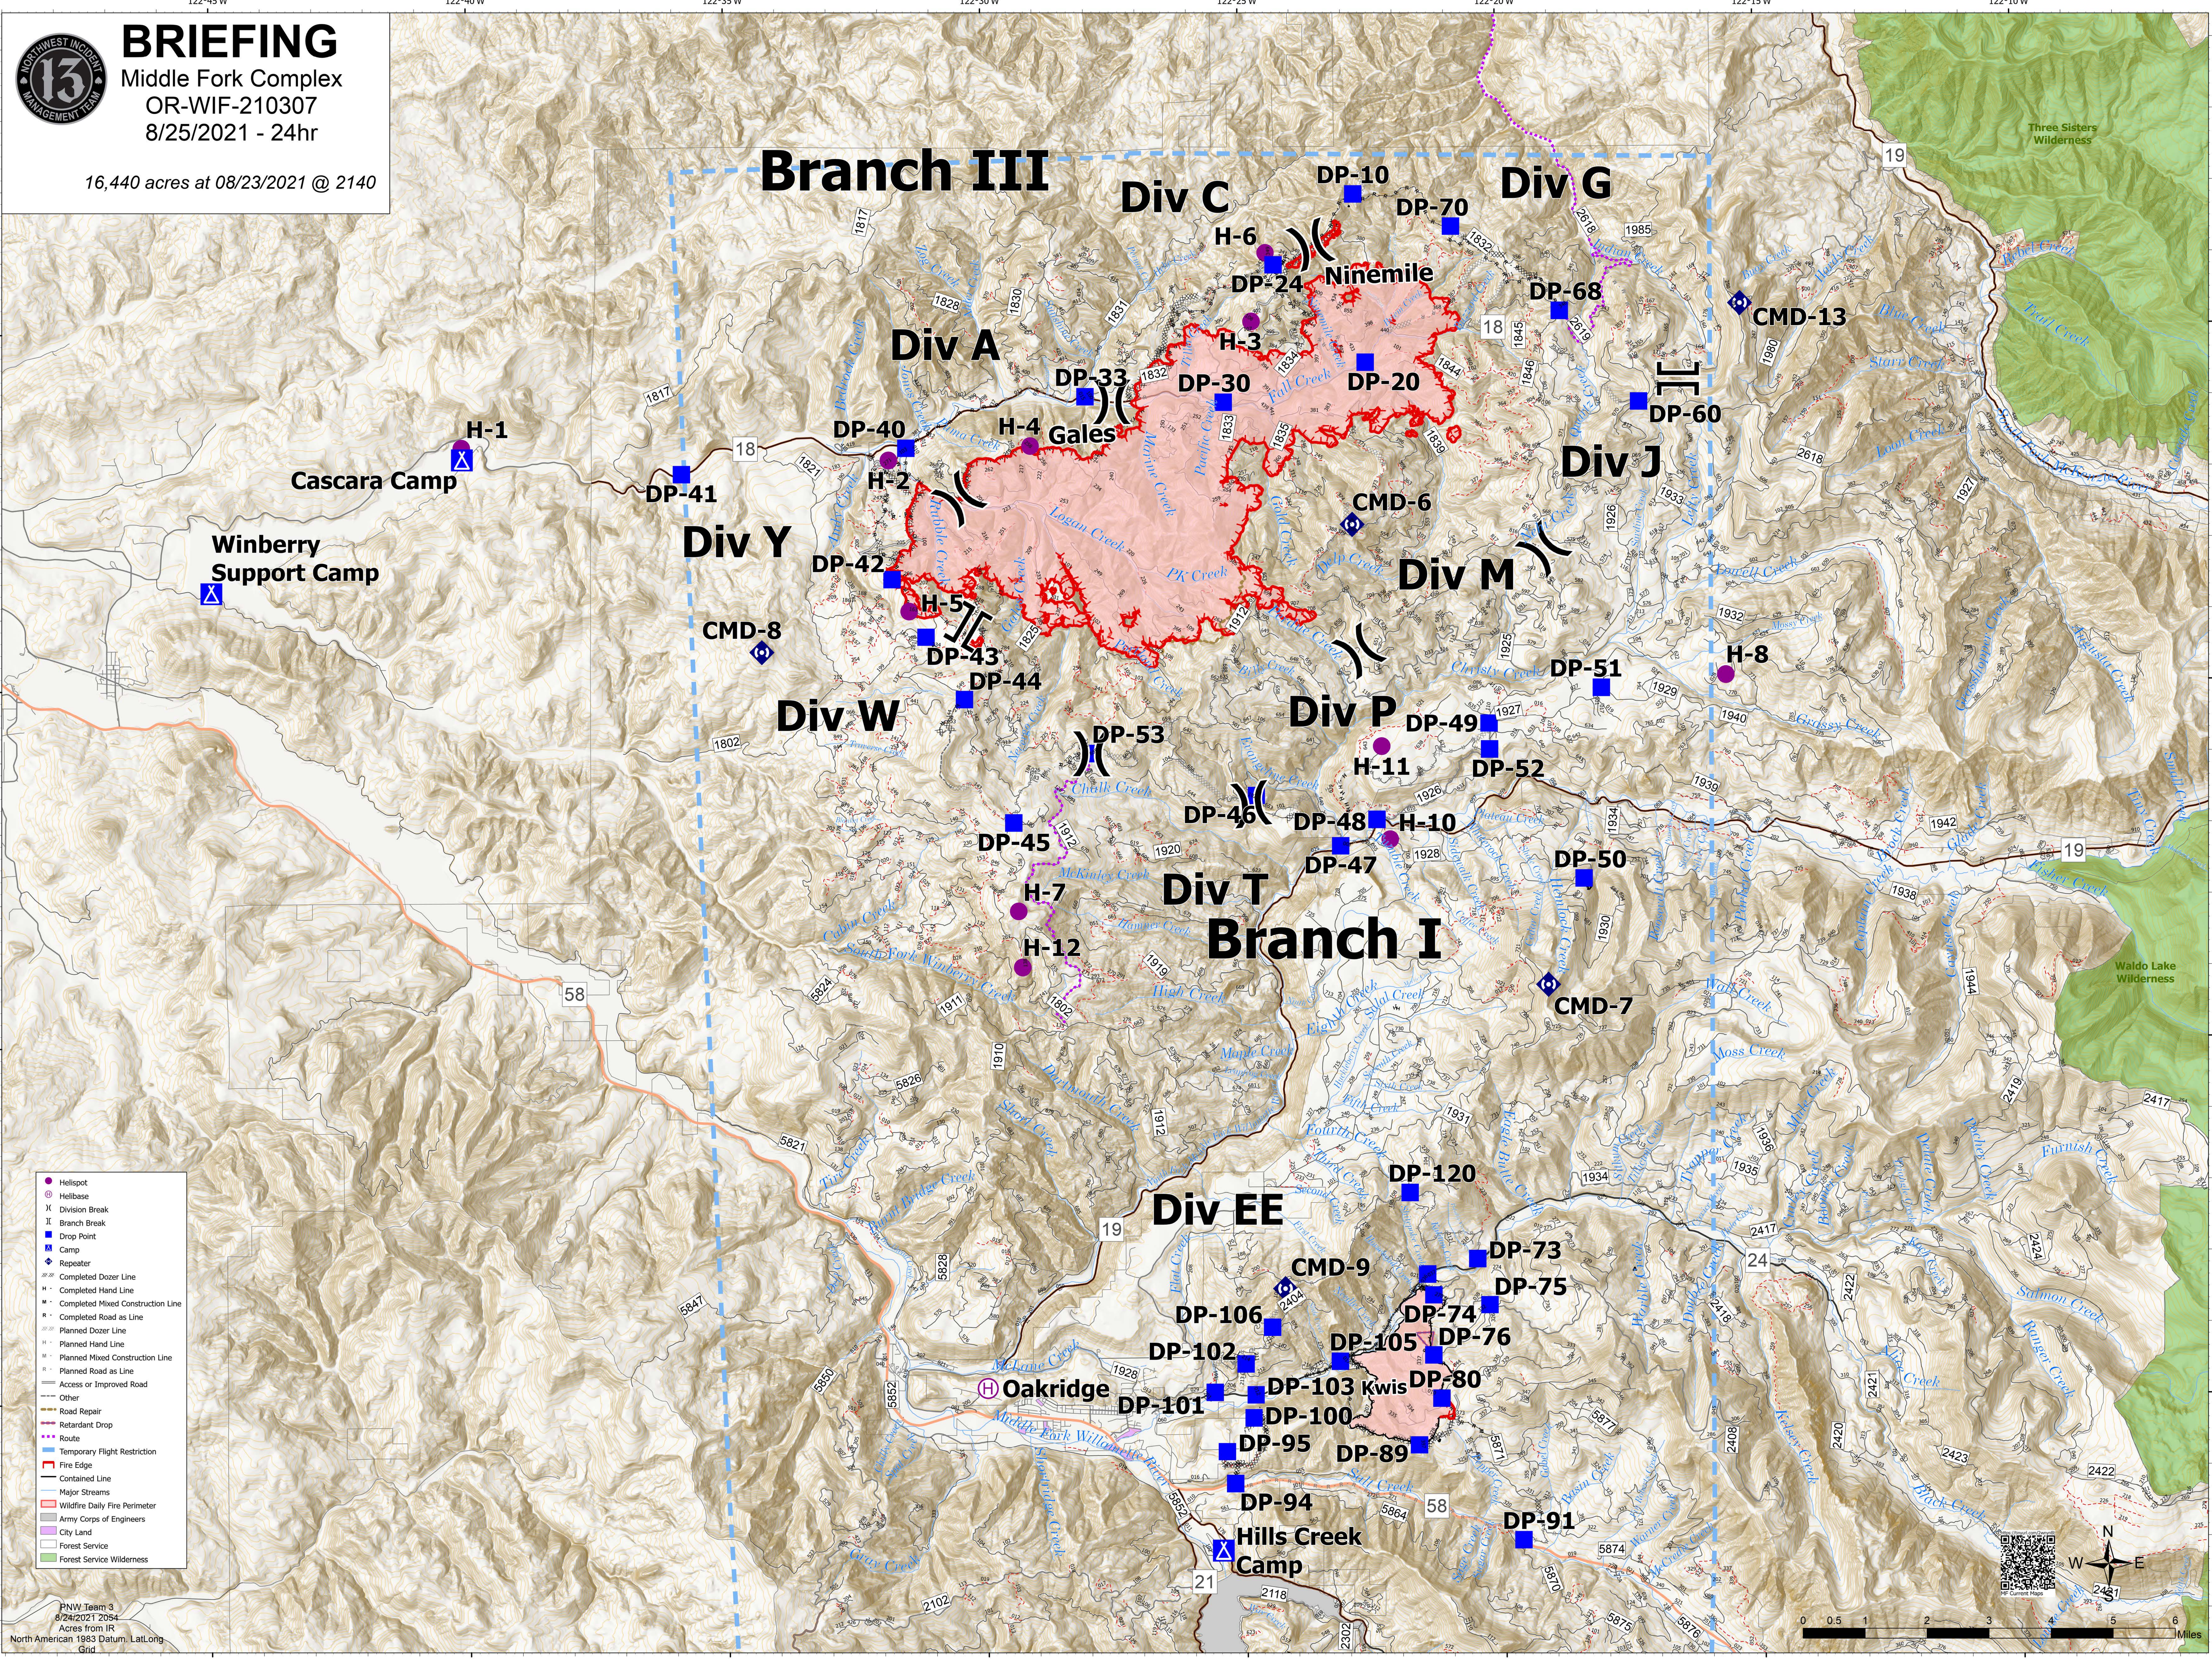

BRIEFING

Middle Fork Complex
OR-WIF-210307
8/25/2021 - 24hr

16,440 acres at 08/23/2021 @ 2140

- Helispot
- ⊕ Helibase
- ⌋ Division Break
- ⌋ Branch Break
- Drop Point
- ⊠ Camp
- ⊠ Repeater
- ⊠ Completed Dozer Line
- ⊠ Completed Hand Line
- ⊠ Completed Mixed Construction Line
- ⊠ Completed Road as Line
- ⊠ Planned Dozer Line
- ⊠ Planned Hand Line
- ⊠ Planned Mixed Construction Line
- ⊠ Planned Road as Line
- ⊠ Access or Improved Road
- ⊠ Other
- ⊠ Road Repair
- ⊠ Retardant Drop
- ⊠ Route
- ⊠ Temporary Flight Restriction
- ⊠ Fire Edge
- ⊠ Contained Line
- ⊠ Major Streams
- ⊠ Wildfire Daily Fire Perimeter
- ⊠ Army Corps of Engineers
- ⊠ City Land
- ⊠ Forest Service
- ⊠ Forest Service Wilderness

PNW Team 3
8/24/2021 2054
Acres from IR
North American 1983 Datum: Lat,Long
Grid