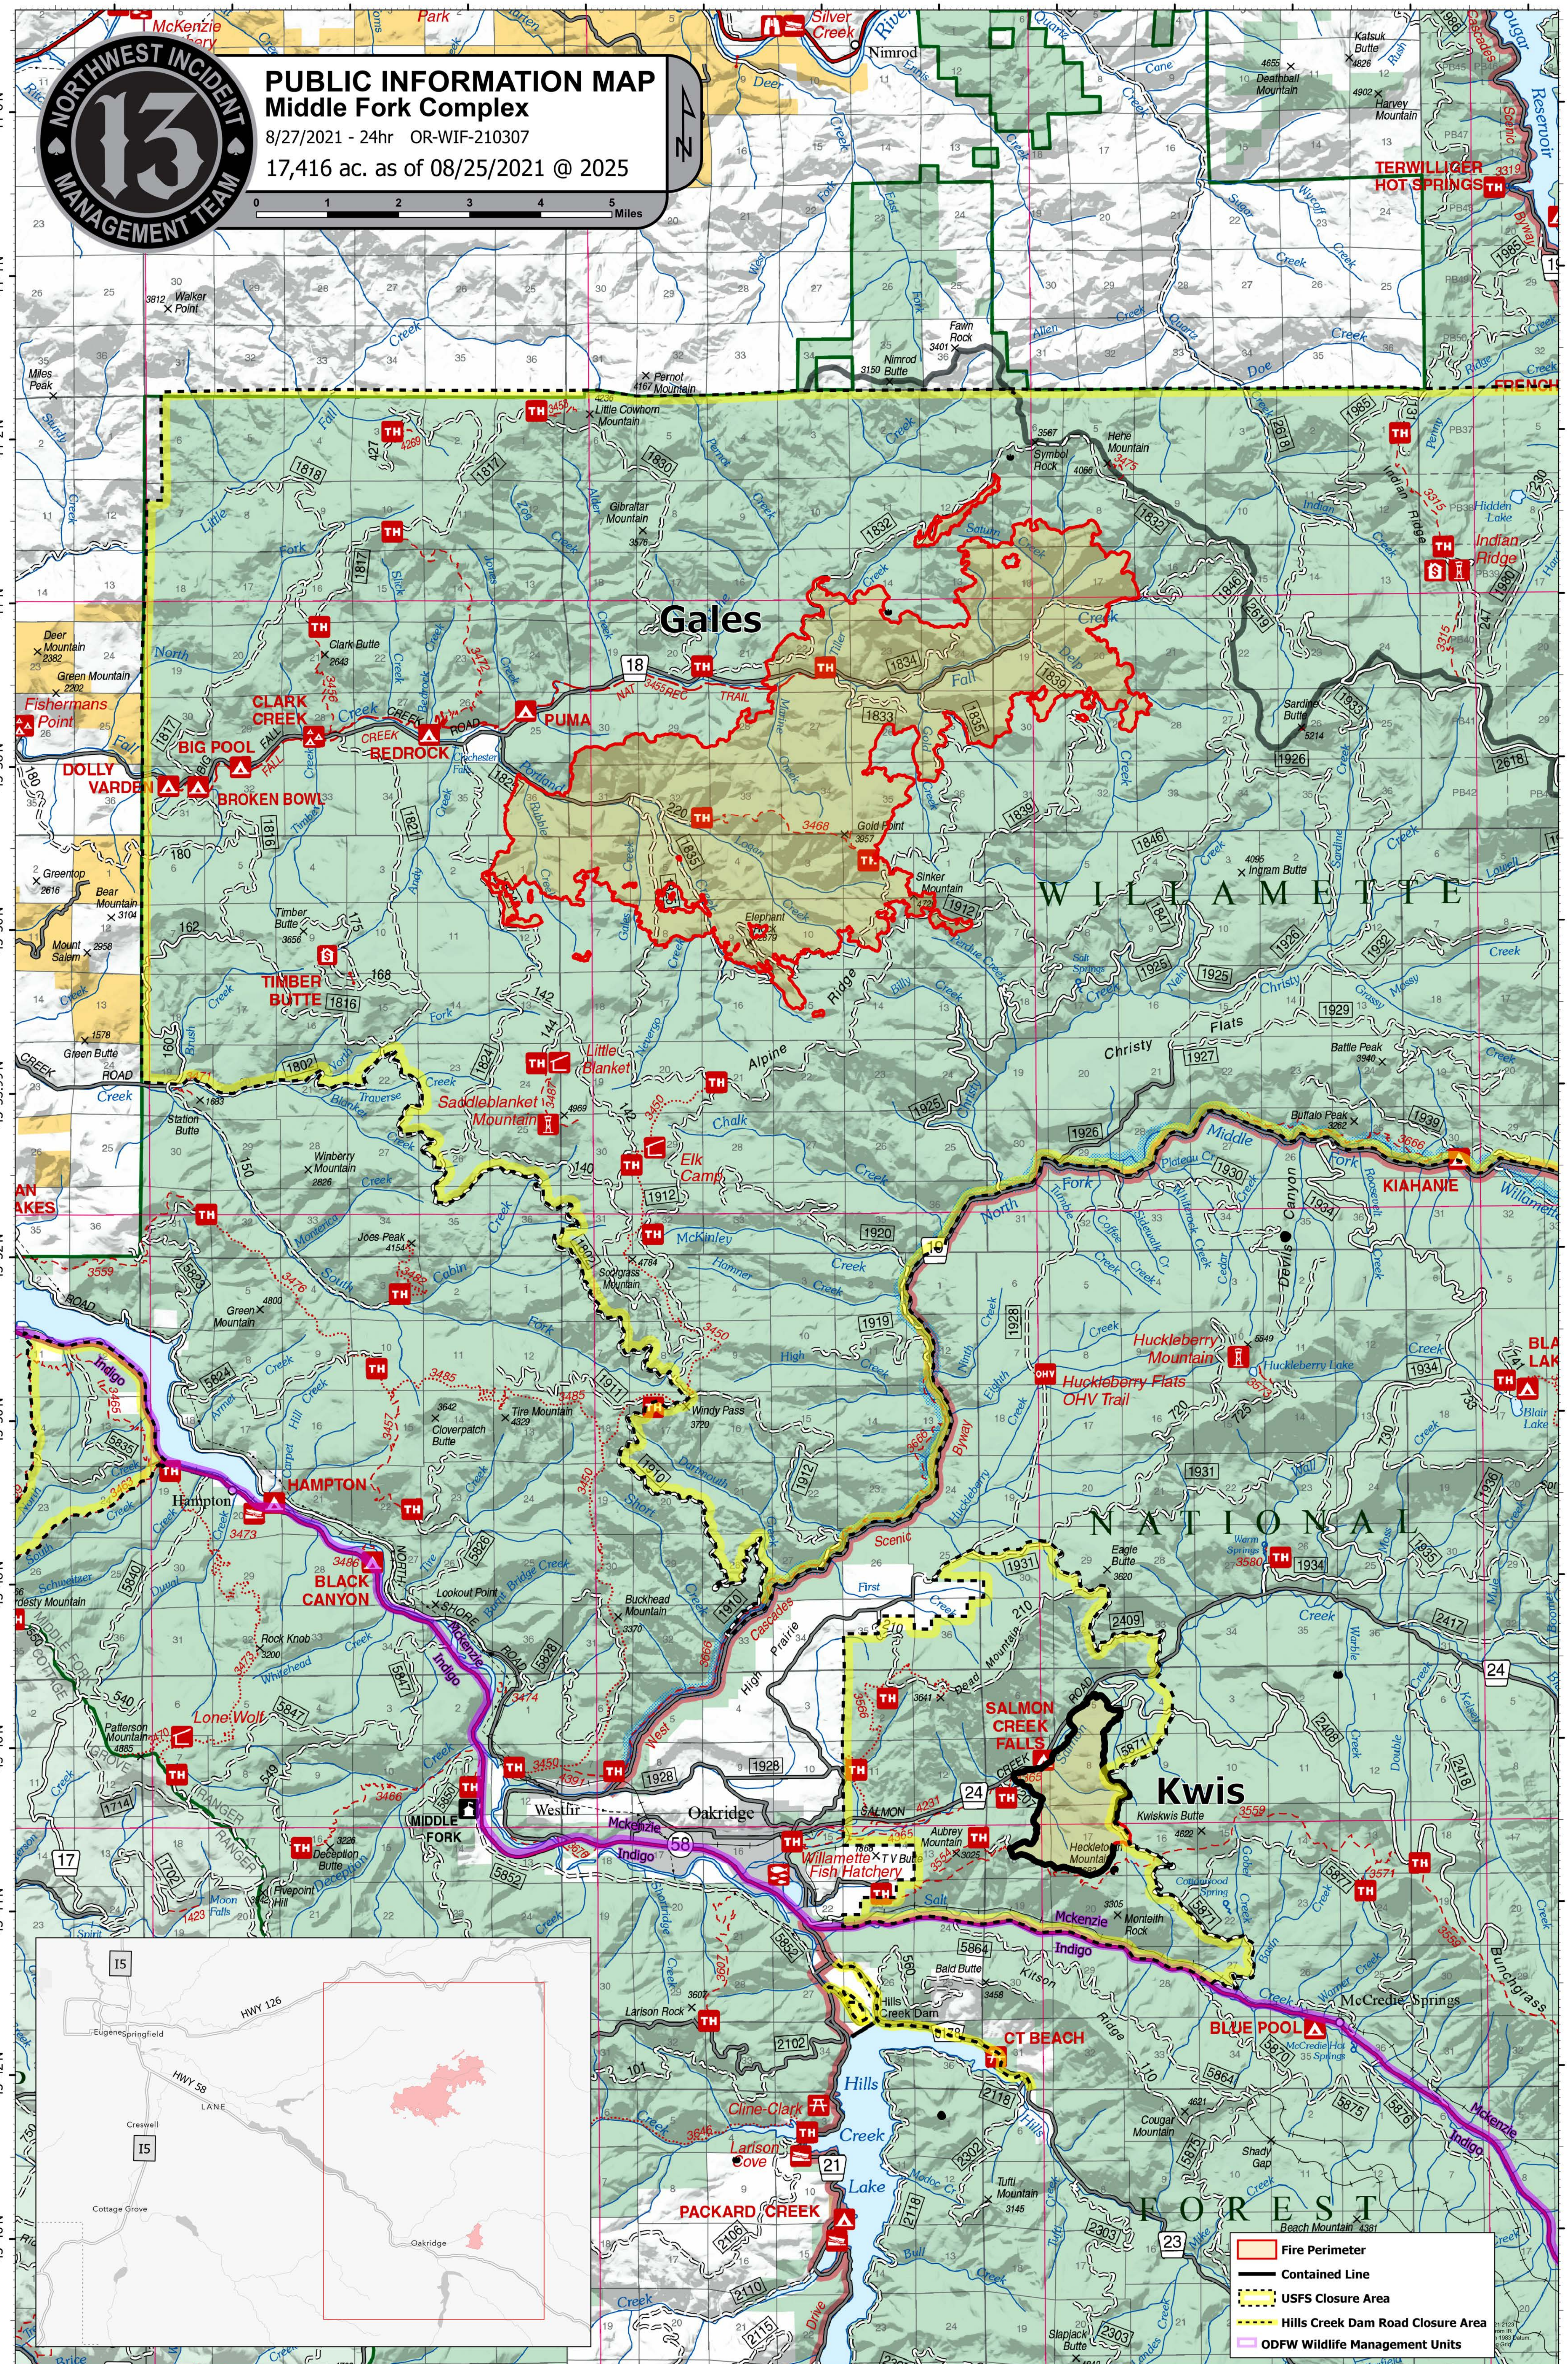

# PUBLIC INFORMATION MAP Middle Fork Complex

8/27/2021 - 24hr OR-WIF-210307  
17,416 ac. as of 08/25/2021 @ 2025

- Fire Perimeter
- Contained Line
- USFS Closure Area
- Hills Creek Dam Road Closure Area
- ODFW Wildlife Management Units