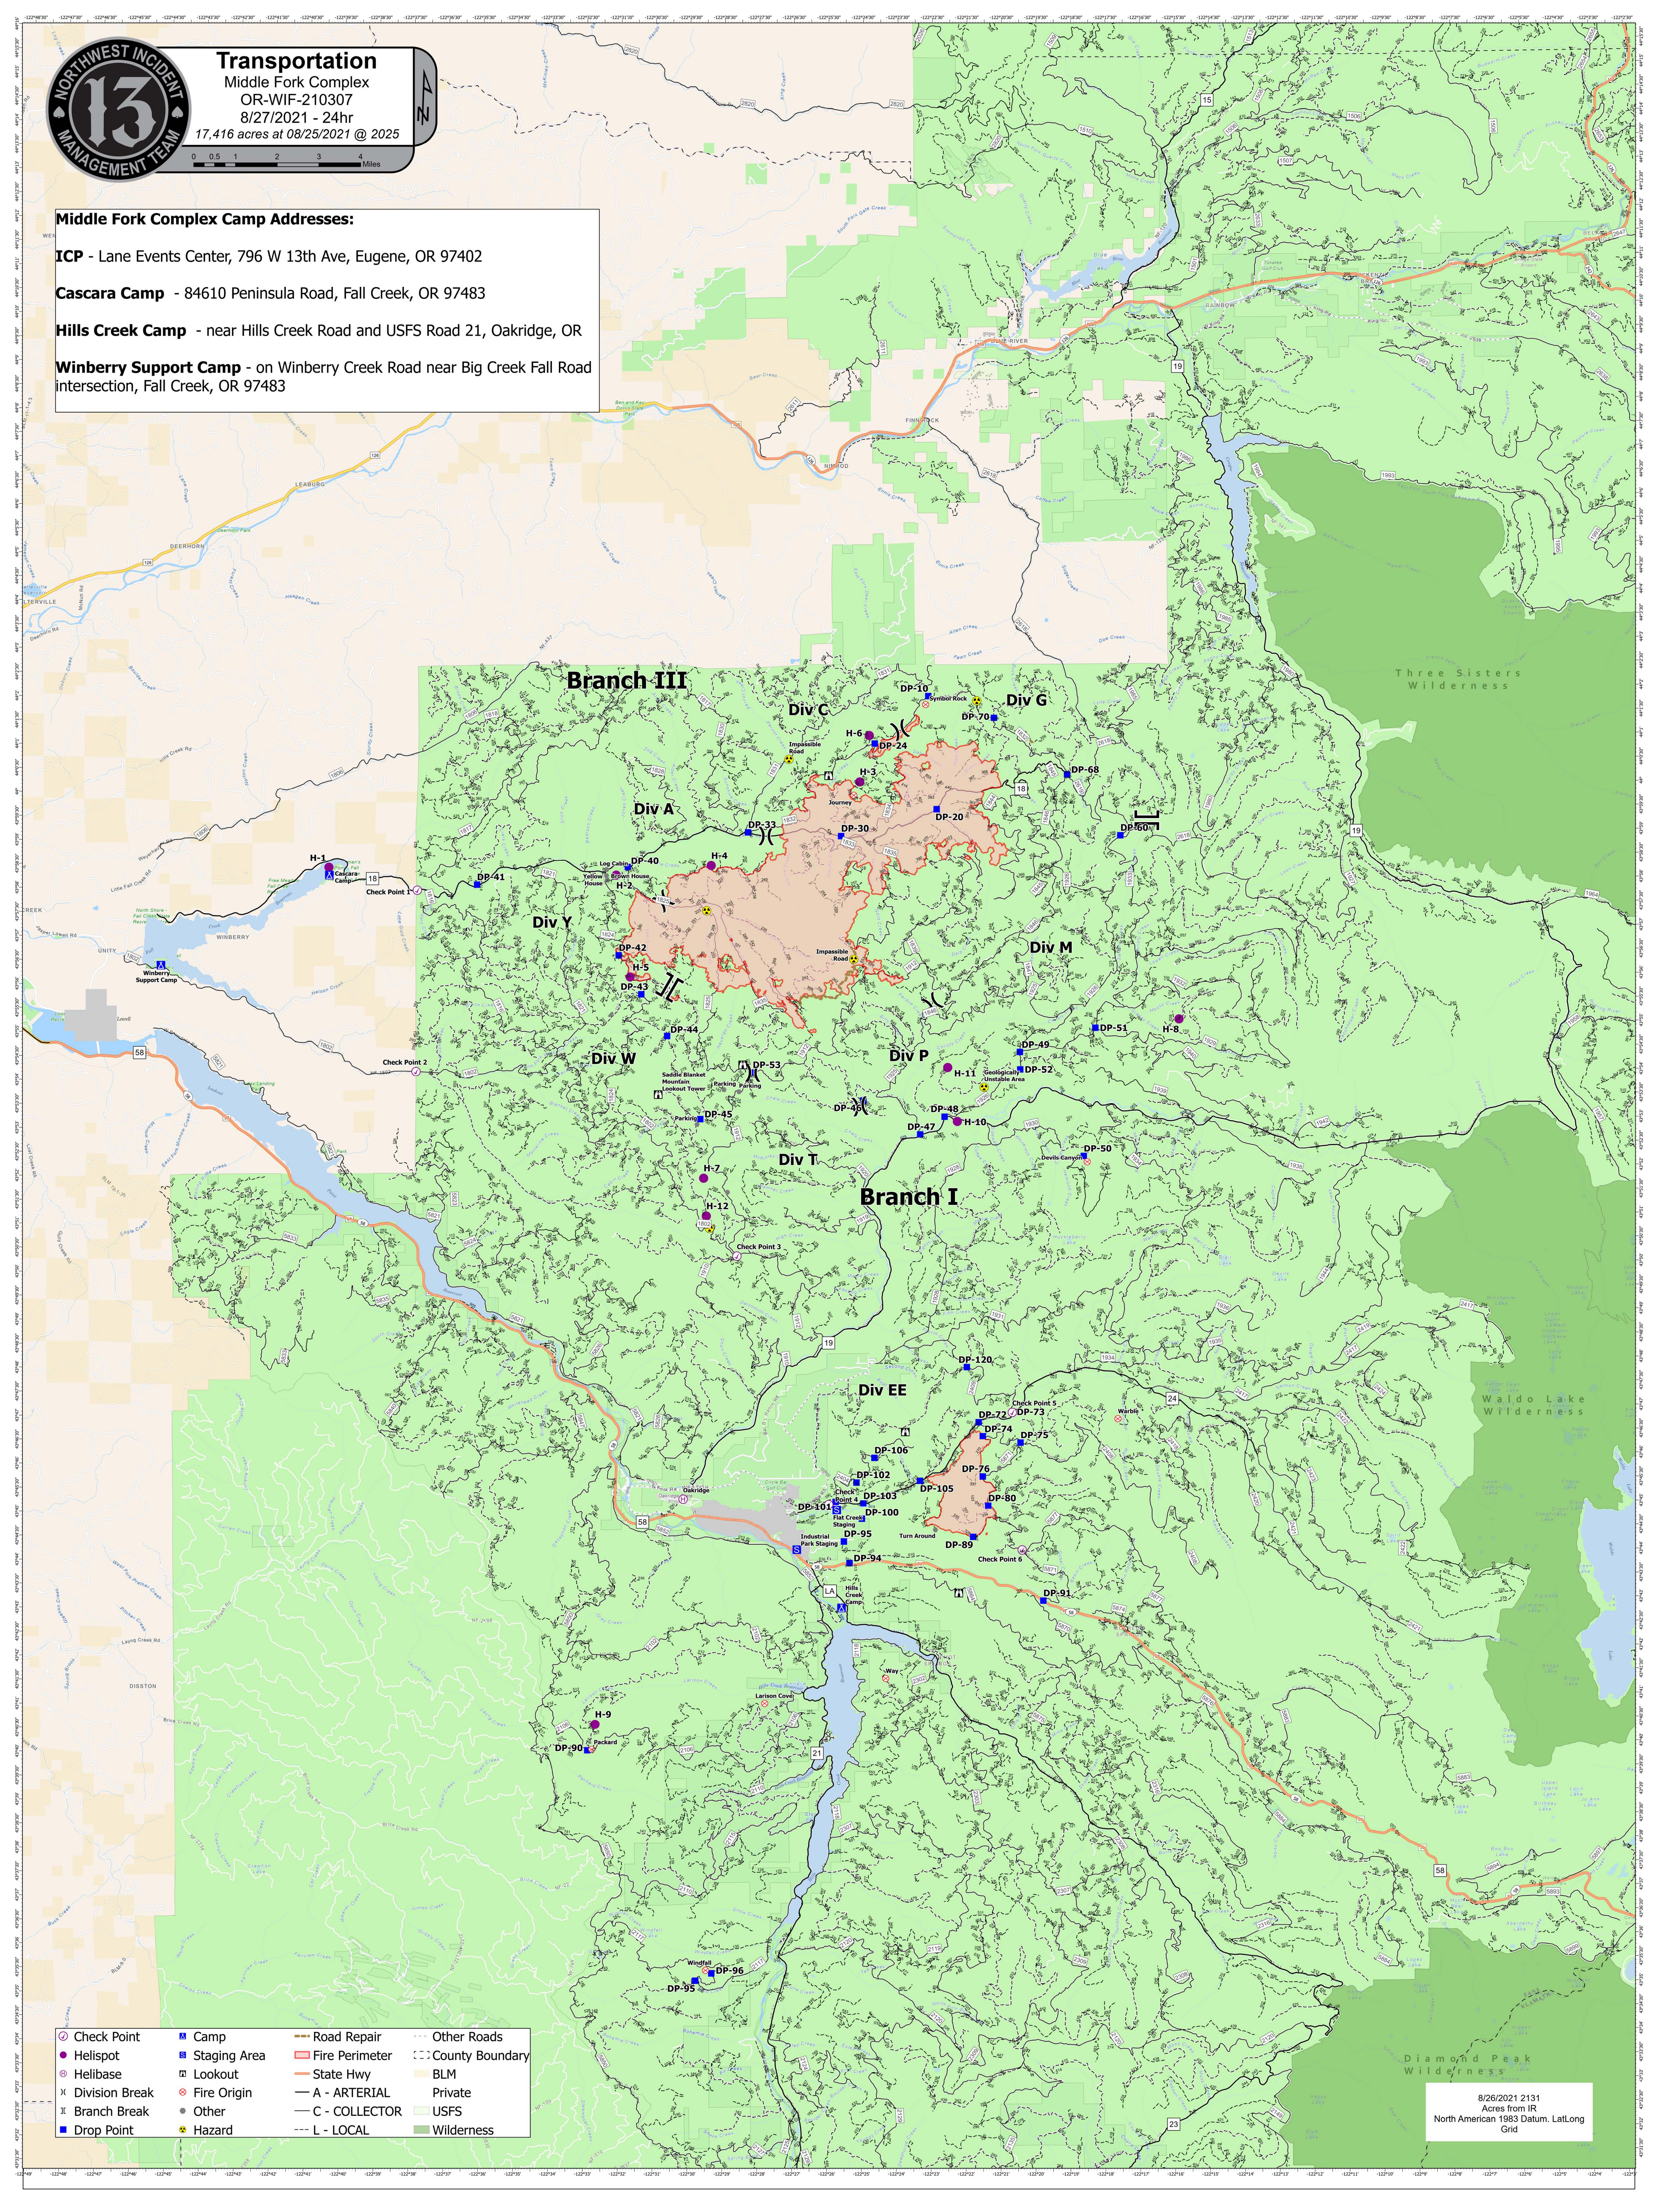

**Transportation**  
 Middle Fork Complex  
 OR-WIF-210307  
 8/27/2021 - 24hr  
 17,416 acres at 08/25/2021 @ 2025

0 0.5 1 2 3 4 Miles

**Middle Fork Complex Camp Addresses:**

**ICP** - Lane Events Center, 796 W 13th Ave, Eugene, OR 97402

**Cascara Camp** - 84610 Peninsula Road, Fall Creek, OR 97483

**Hills Creek Camp** - near Hills Creek Road and USFS Road 21, Oakridge, OR

**Winberry Support Camp** - on Winberry Creek Road near Big Creek Fall Road intersection, Fall Creek, OR 97483

○ Check Point	■ Camp	— Road Repair	--- Other Roads
● Helispot	■ Staging Area	— Fire Perimeter	--- County Boundary
○ Helibase	■ Lookout	— State Hwy	■ BLM
✕ Division Break	● Fire Origin	— A - ARTERIAL	■ Private
■ Branch Break	● Other	— C - COLLECTOR	■ USFS
■ Drop Point	● Hazard	— L - LOCAL	■ Wilderness

8/26/2021 2131  
 Acres from IR  
 North American 1983 Datum, Lat/Long  
 Grid