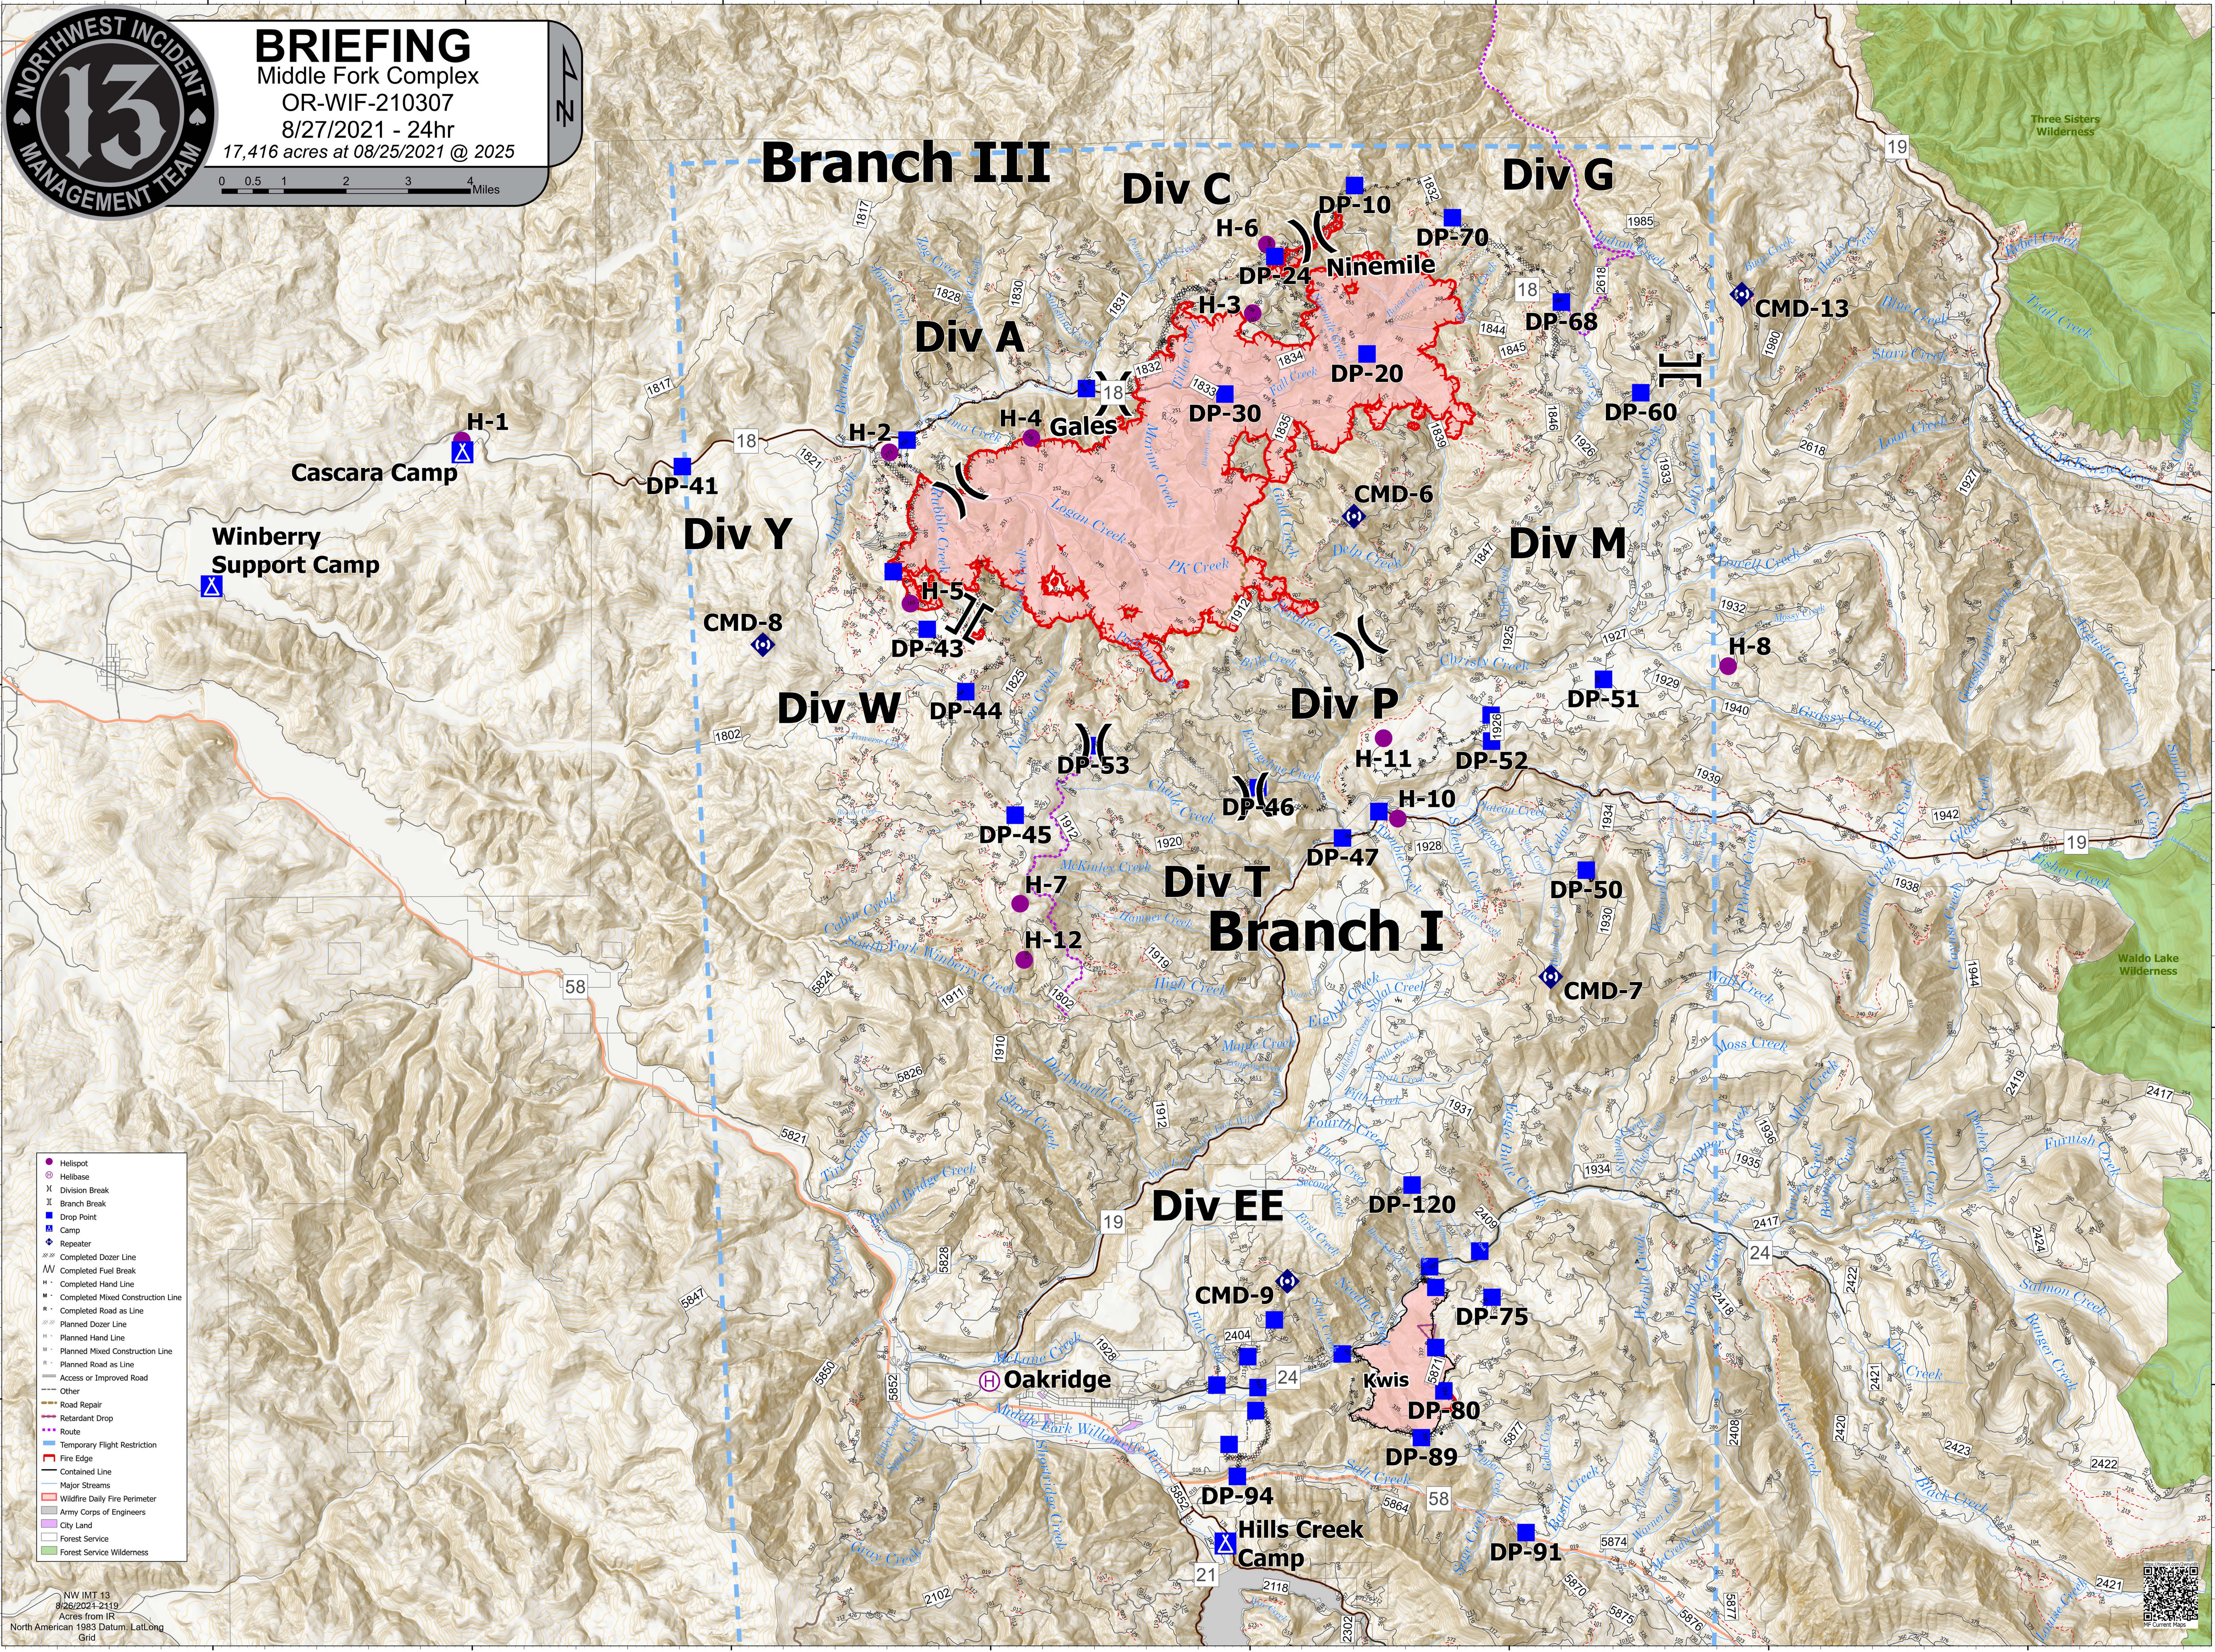

**BRIEFING**  
Middle Fork Complex  
OR-WIF-210307  
8/27/2021 - 24hr  
17,416 acres at 08/25/2021 @ 2025

- Helispot
- Helibase
- ⌵ Division Break
- ⌵ Branch Break
- Drop Point
- ⌵ Camp
- ⌵ Repeater
- Completed Dozer Line
- Completed Fuel Break
- Completed Hand Line
- Completed Mixed Construction Line
- Completed Road as Line
- Planned Dozer Line
- Planned Hand Line
- Planned Mixed Construction Line
- Planned Road as Line
- Access or Improved Road
- Other
- Road Repair
- Retardant Drop
- Route
- Temporary Flight Restriction
- Fire Edge
- Contained Line
- Major Streams
- Wildfire Daily Fire Perimeter
- Army Corps of Engineers
- City Land
- Forest Service
- Forest Service Wilderness

NW IMT 13  
8/26/2021-2119  
Acres from IR  
North American 1983 Datum, Lat/Long  
Grid