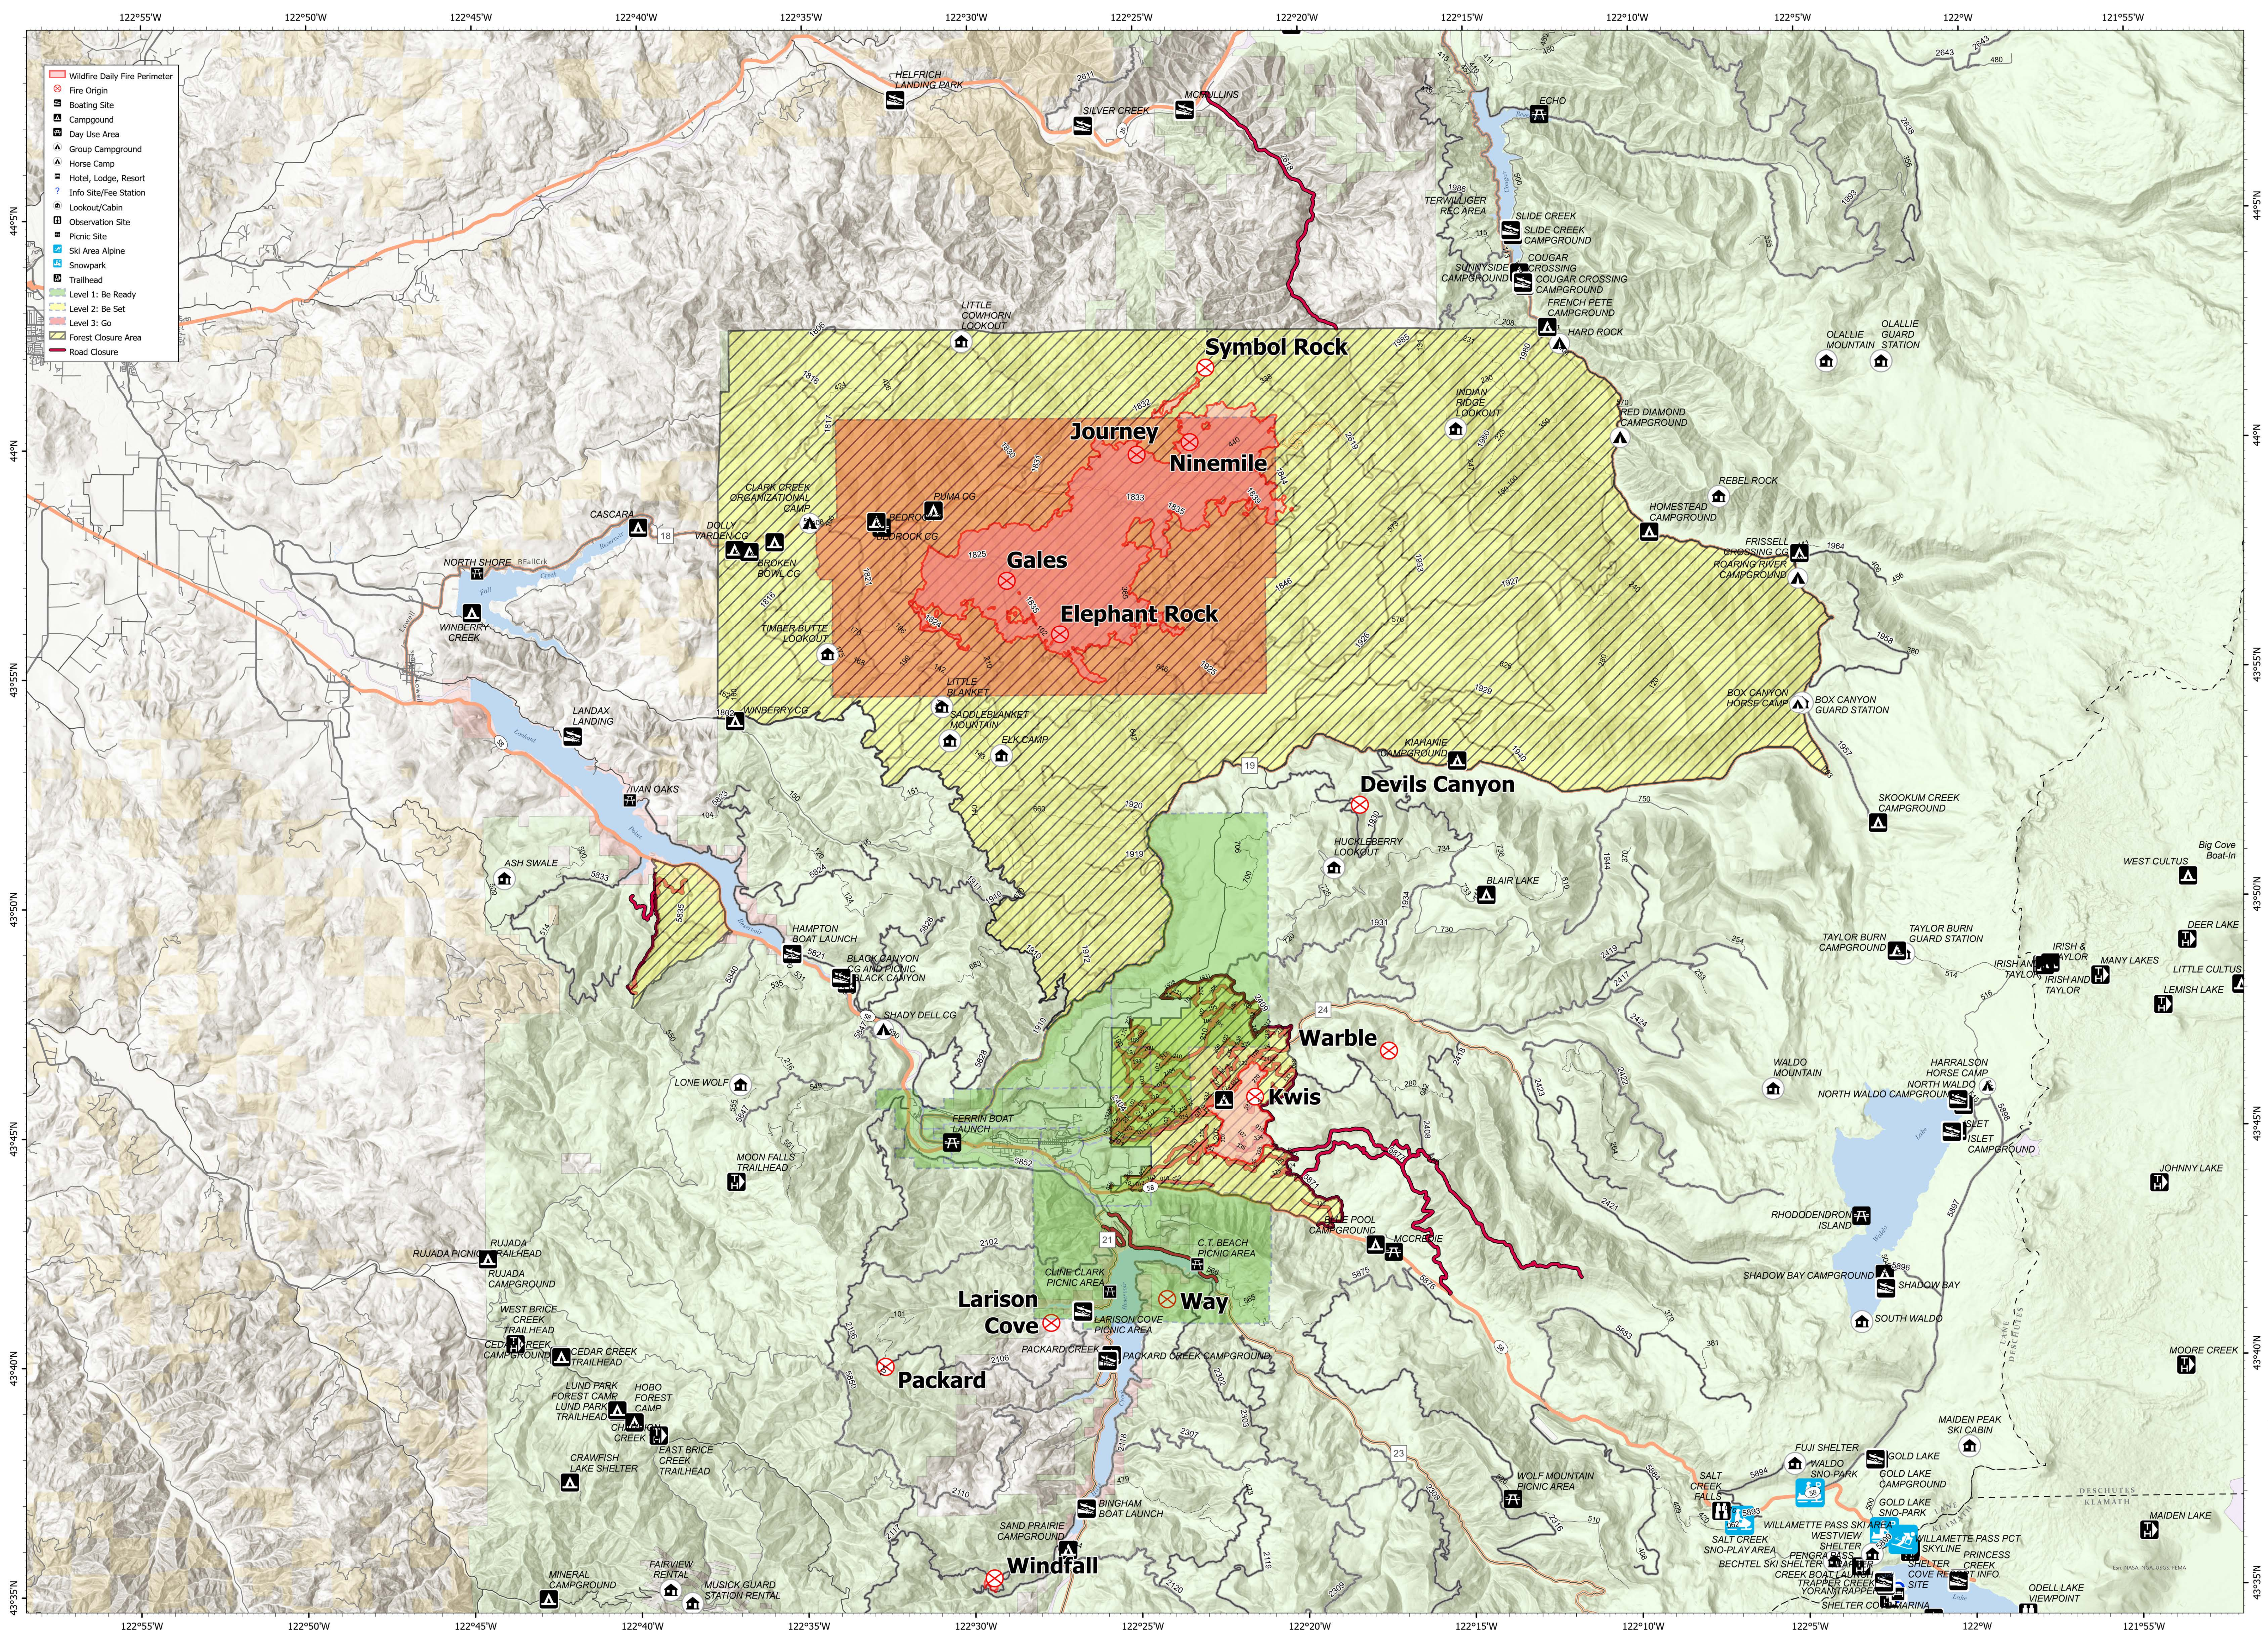

Closure & Evacuation

8/28/2021 - 24hr
Map Created 8/27/2021 @ 2107

Middle Fork Complex

Closure & Evacuation
Middle Fork Complex
OR-WIF-210307

17,755 acres
08/26/2021 @ 2045

NW IMT 13
8/27/2021 2108
Acres from IR
North American 1983 Datum.