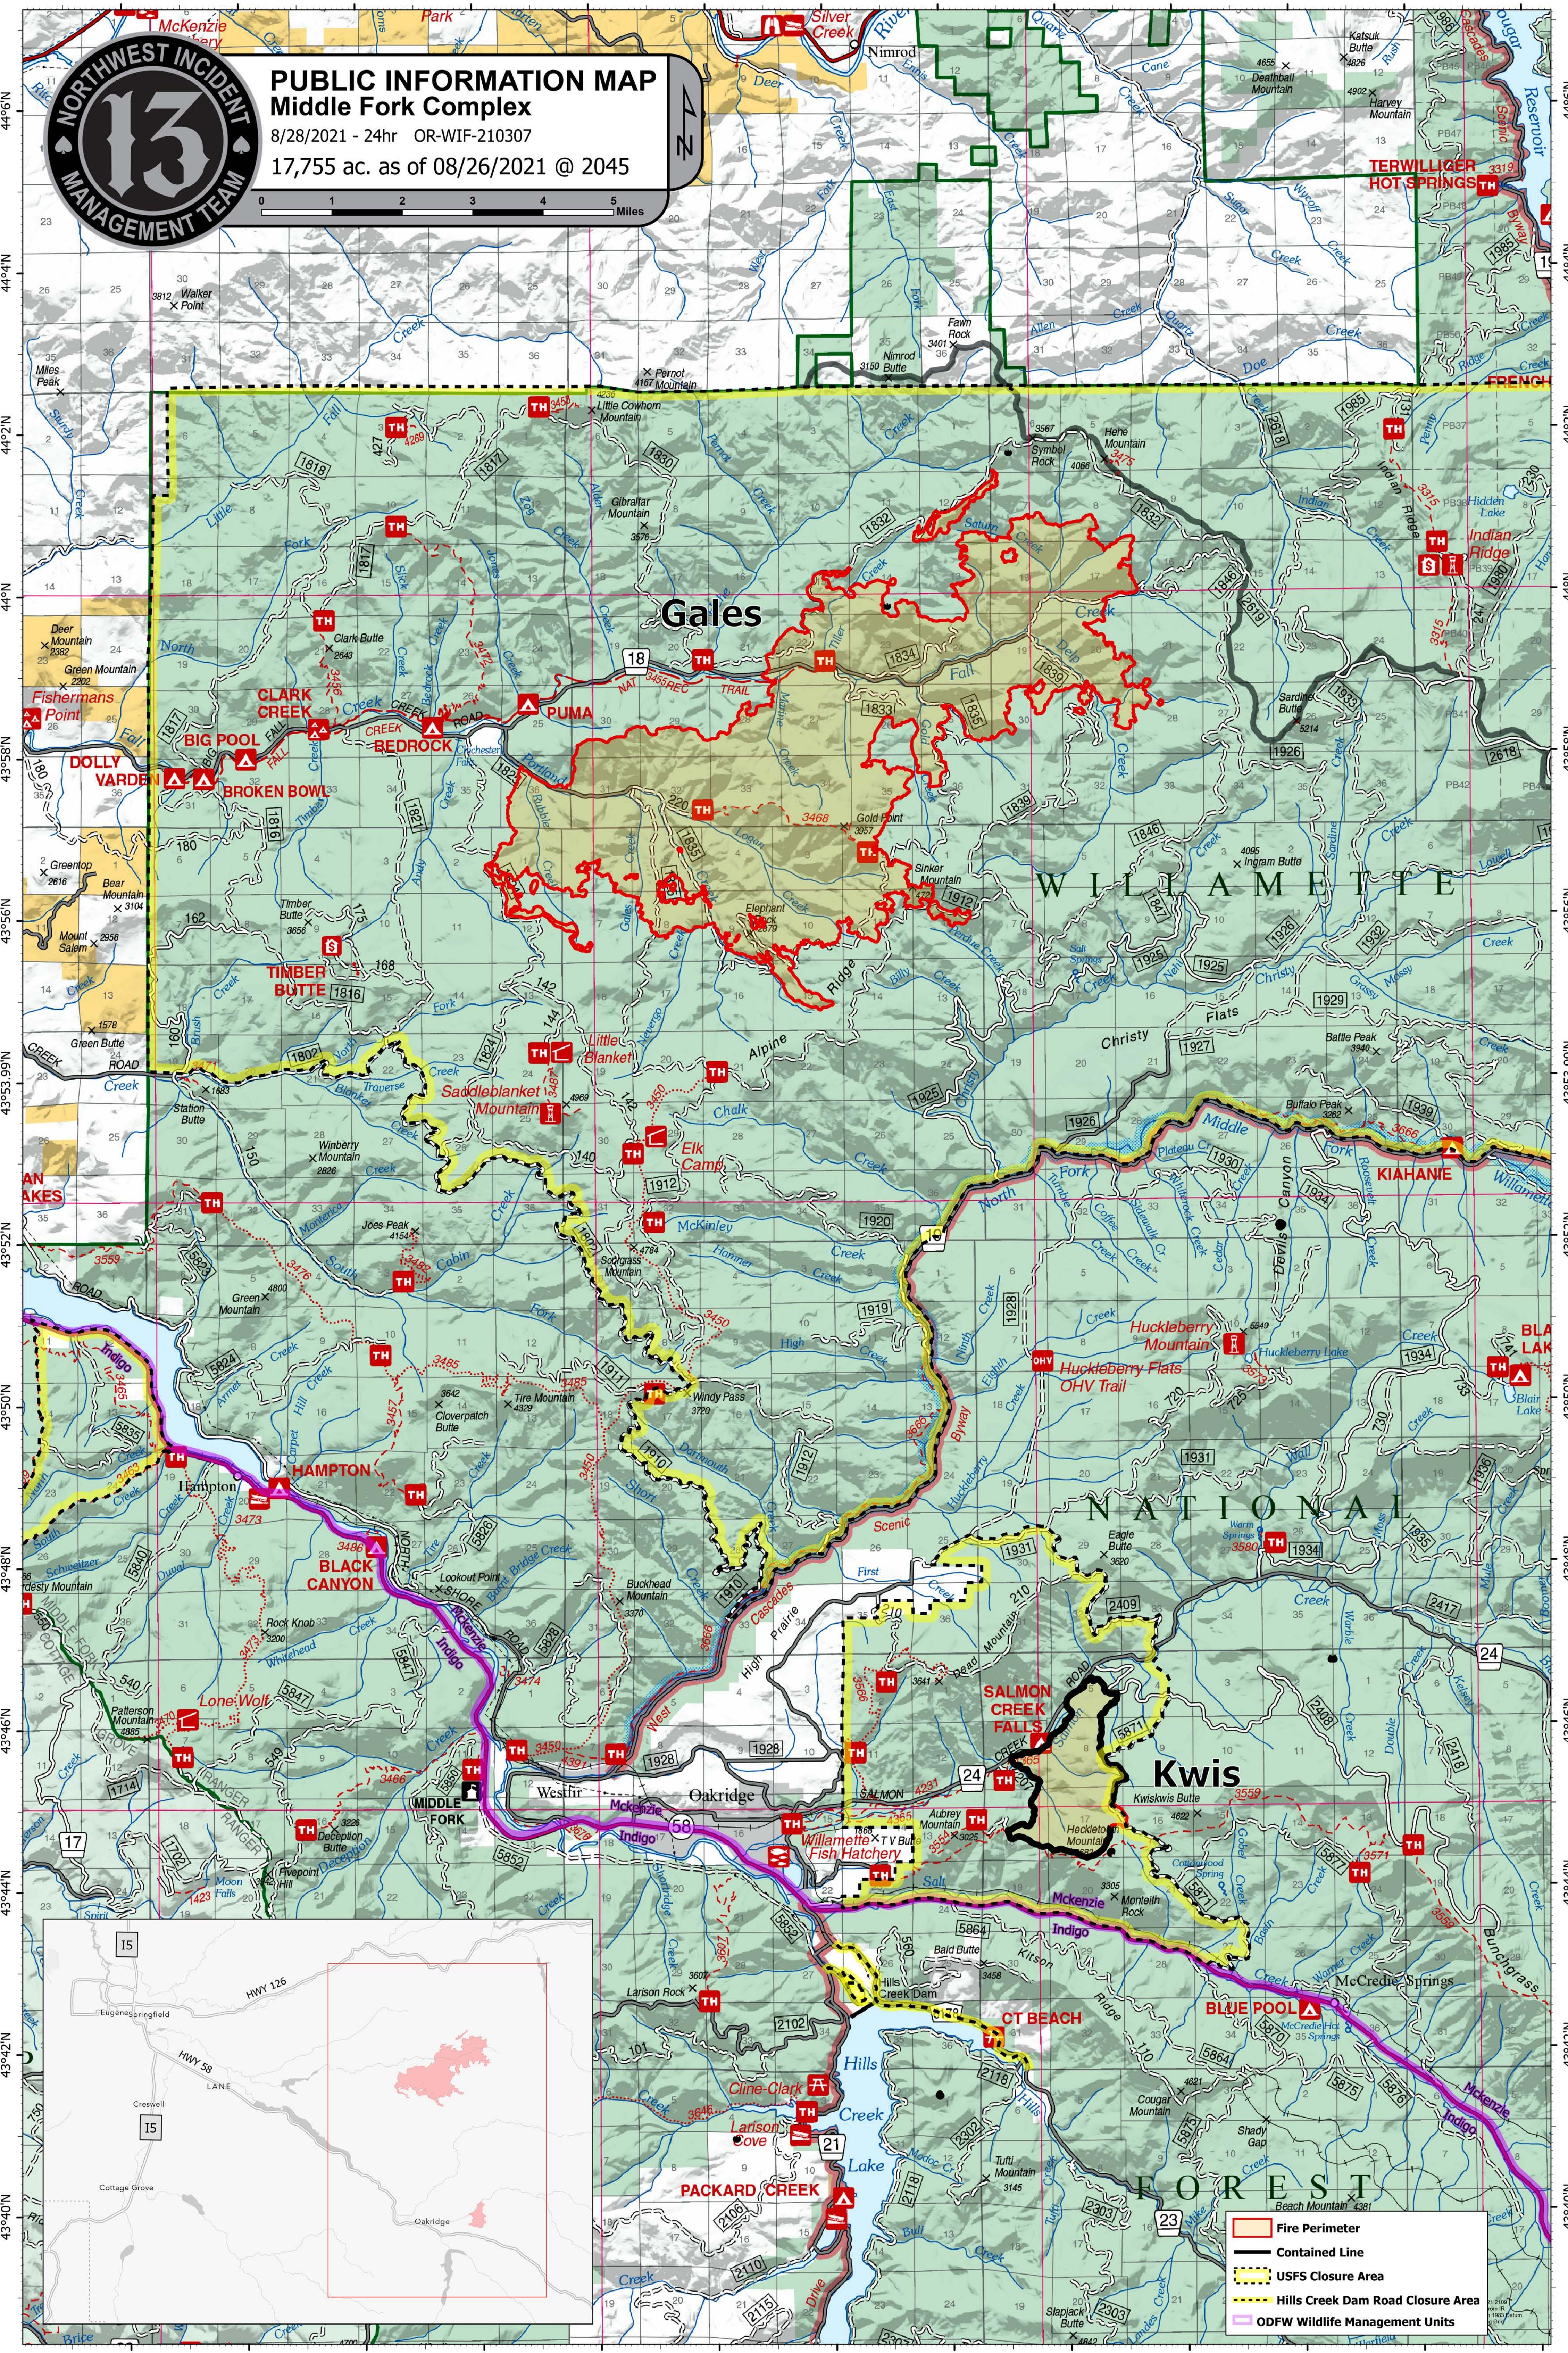

PUBLIC INFORMATION MAP

Middle Fork Complex

8/28/2021 - 24hr OR-WIF-210307
17,755 ac. as of 08/26/2021 @ 2045

- Fire Perimeter
- Contained Line
- USFS Closure Area
- Hills Creek Dam Road Closure Area
- ODFW Wildlife Management Units