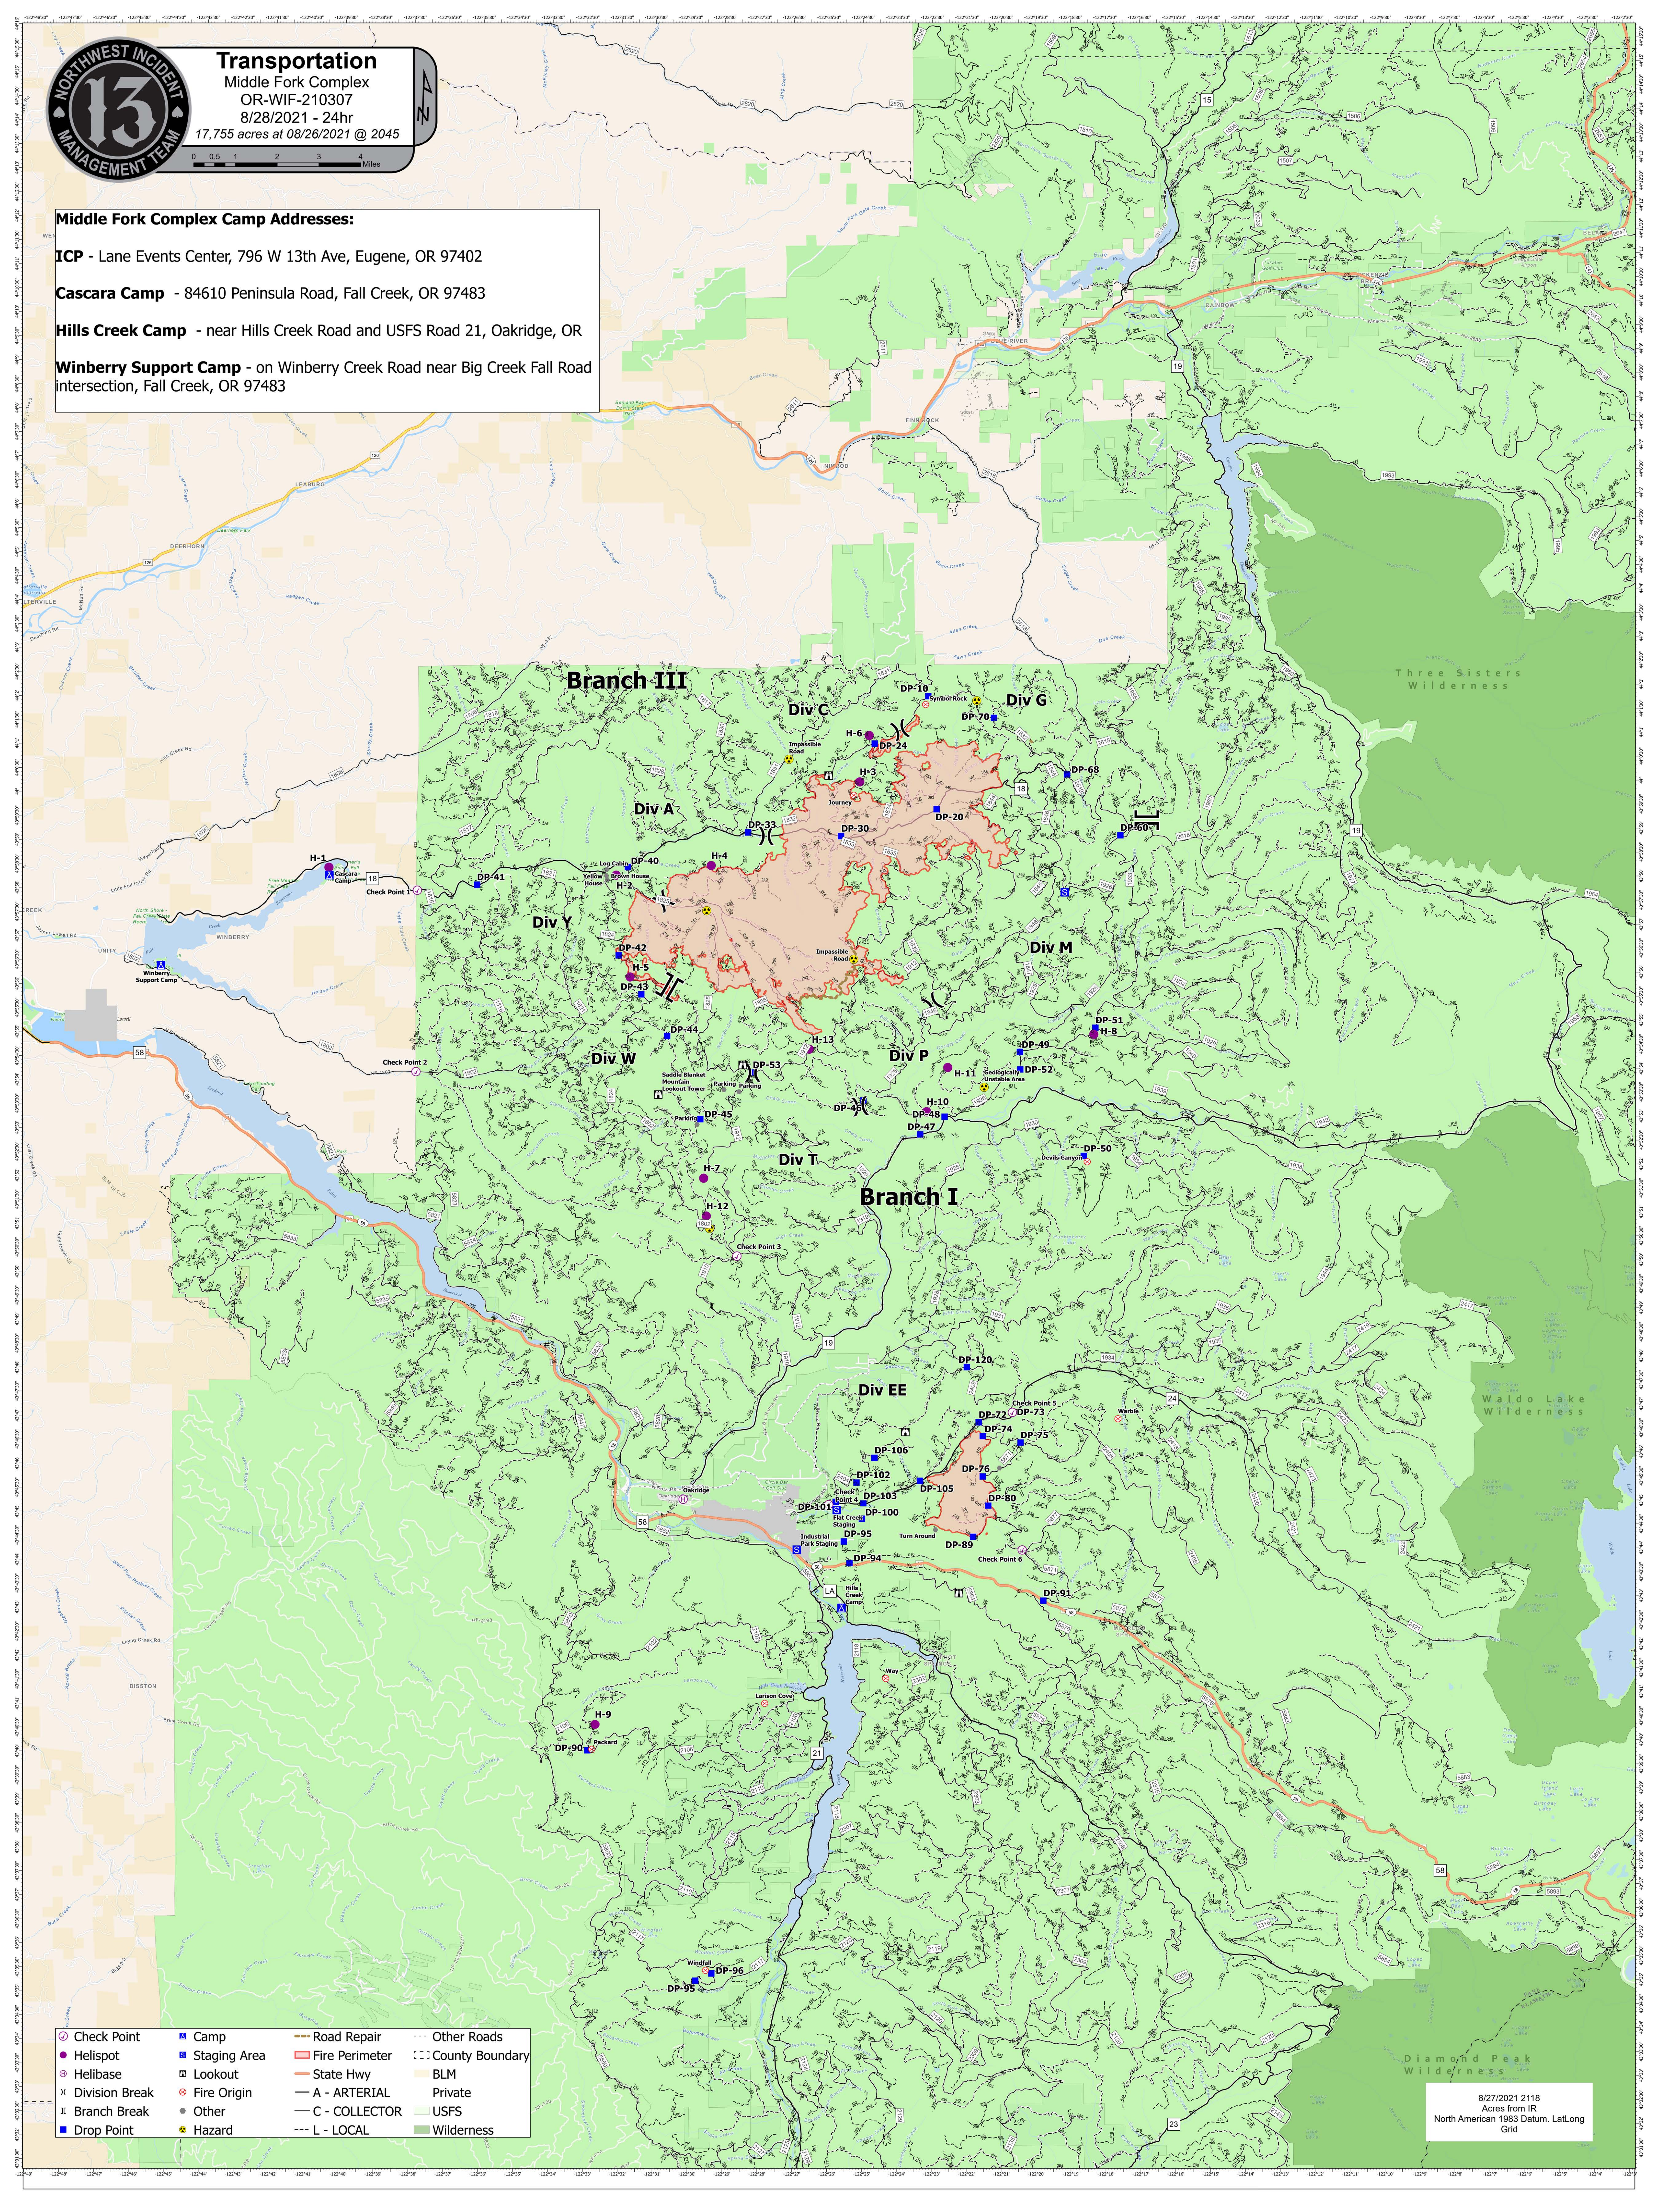

**Transportation**  
 Middle Fork Complex  
 OR-WIF-210307  
 8/28/2021 - 24hr  
 17,755 acres at 08/26/2021 @ 2045

0 0.5 1 2 3 4 Miles

**Middle Fork Complex Camp Addresses:**

**ICP** - Lane Events Center, 796 W 13th Ave, Eugene, OR 97402

**Cascara Camp** - 84610 Peninsula Road, Fall Creek, OR 97483

**Hills Creek Camp** - near Hills Creek Road and USFS Road 21, Oakridge, OR

**Winberry Support Camp** - on Winberry Creek Road near Big Creek Fall Road intersection, Fall Creek, OR 97483

○ Check Point	■ Camp	— Road Repair	--- Other Roads
● Helispot	■ Staging Area	— Fire Perimeter	--- County Boundary
○ Helibase	■ Lookout	— State Hwy	■ BLM
✕ Division Break	● Fire Origin	— A - ARTERIAL	■ Private
■ Branch Break	● Other	— C - COLLECTOR	■ USFS
■ Drop Point	● Hazard	— L - LOCAL	■ Wilderness

8/27/2021 2118  
 Acres from IR  
 North American 1983 Datum, Lat/Long  
 Grid