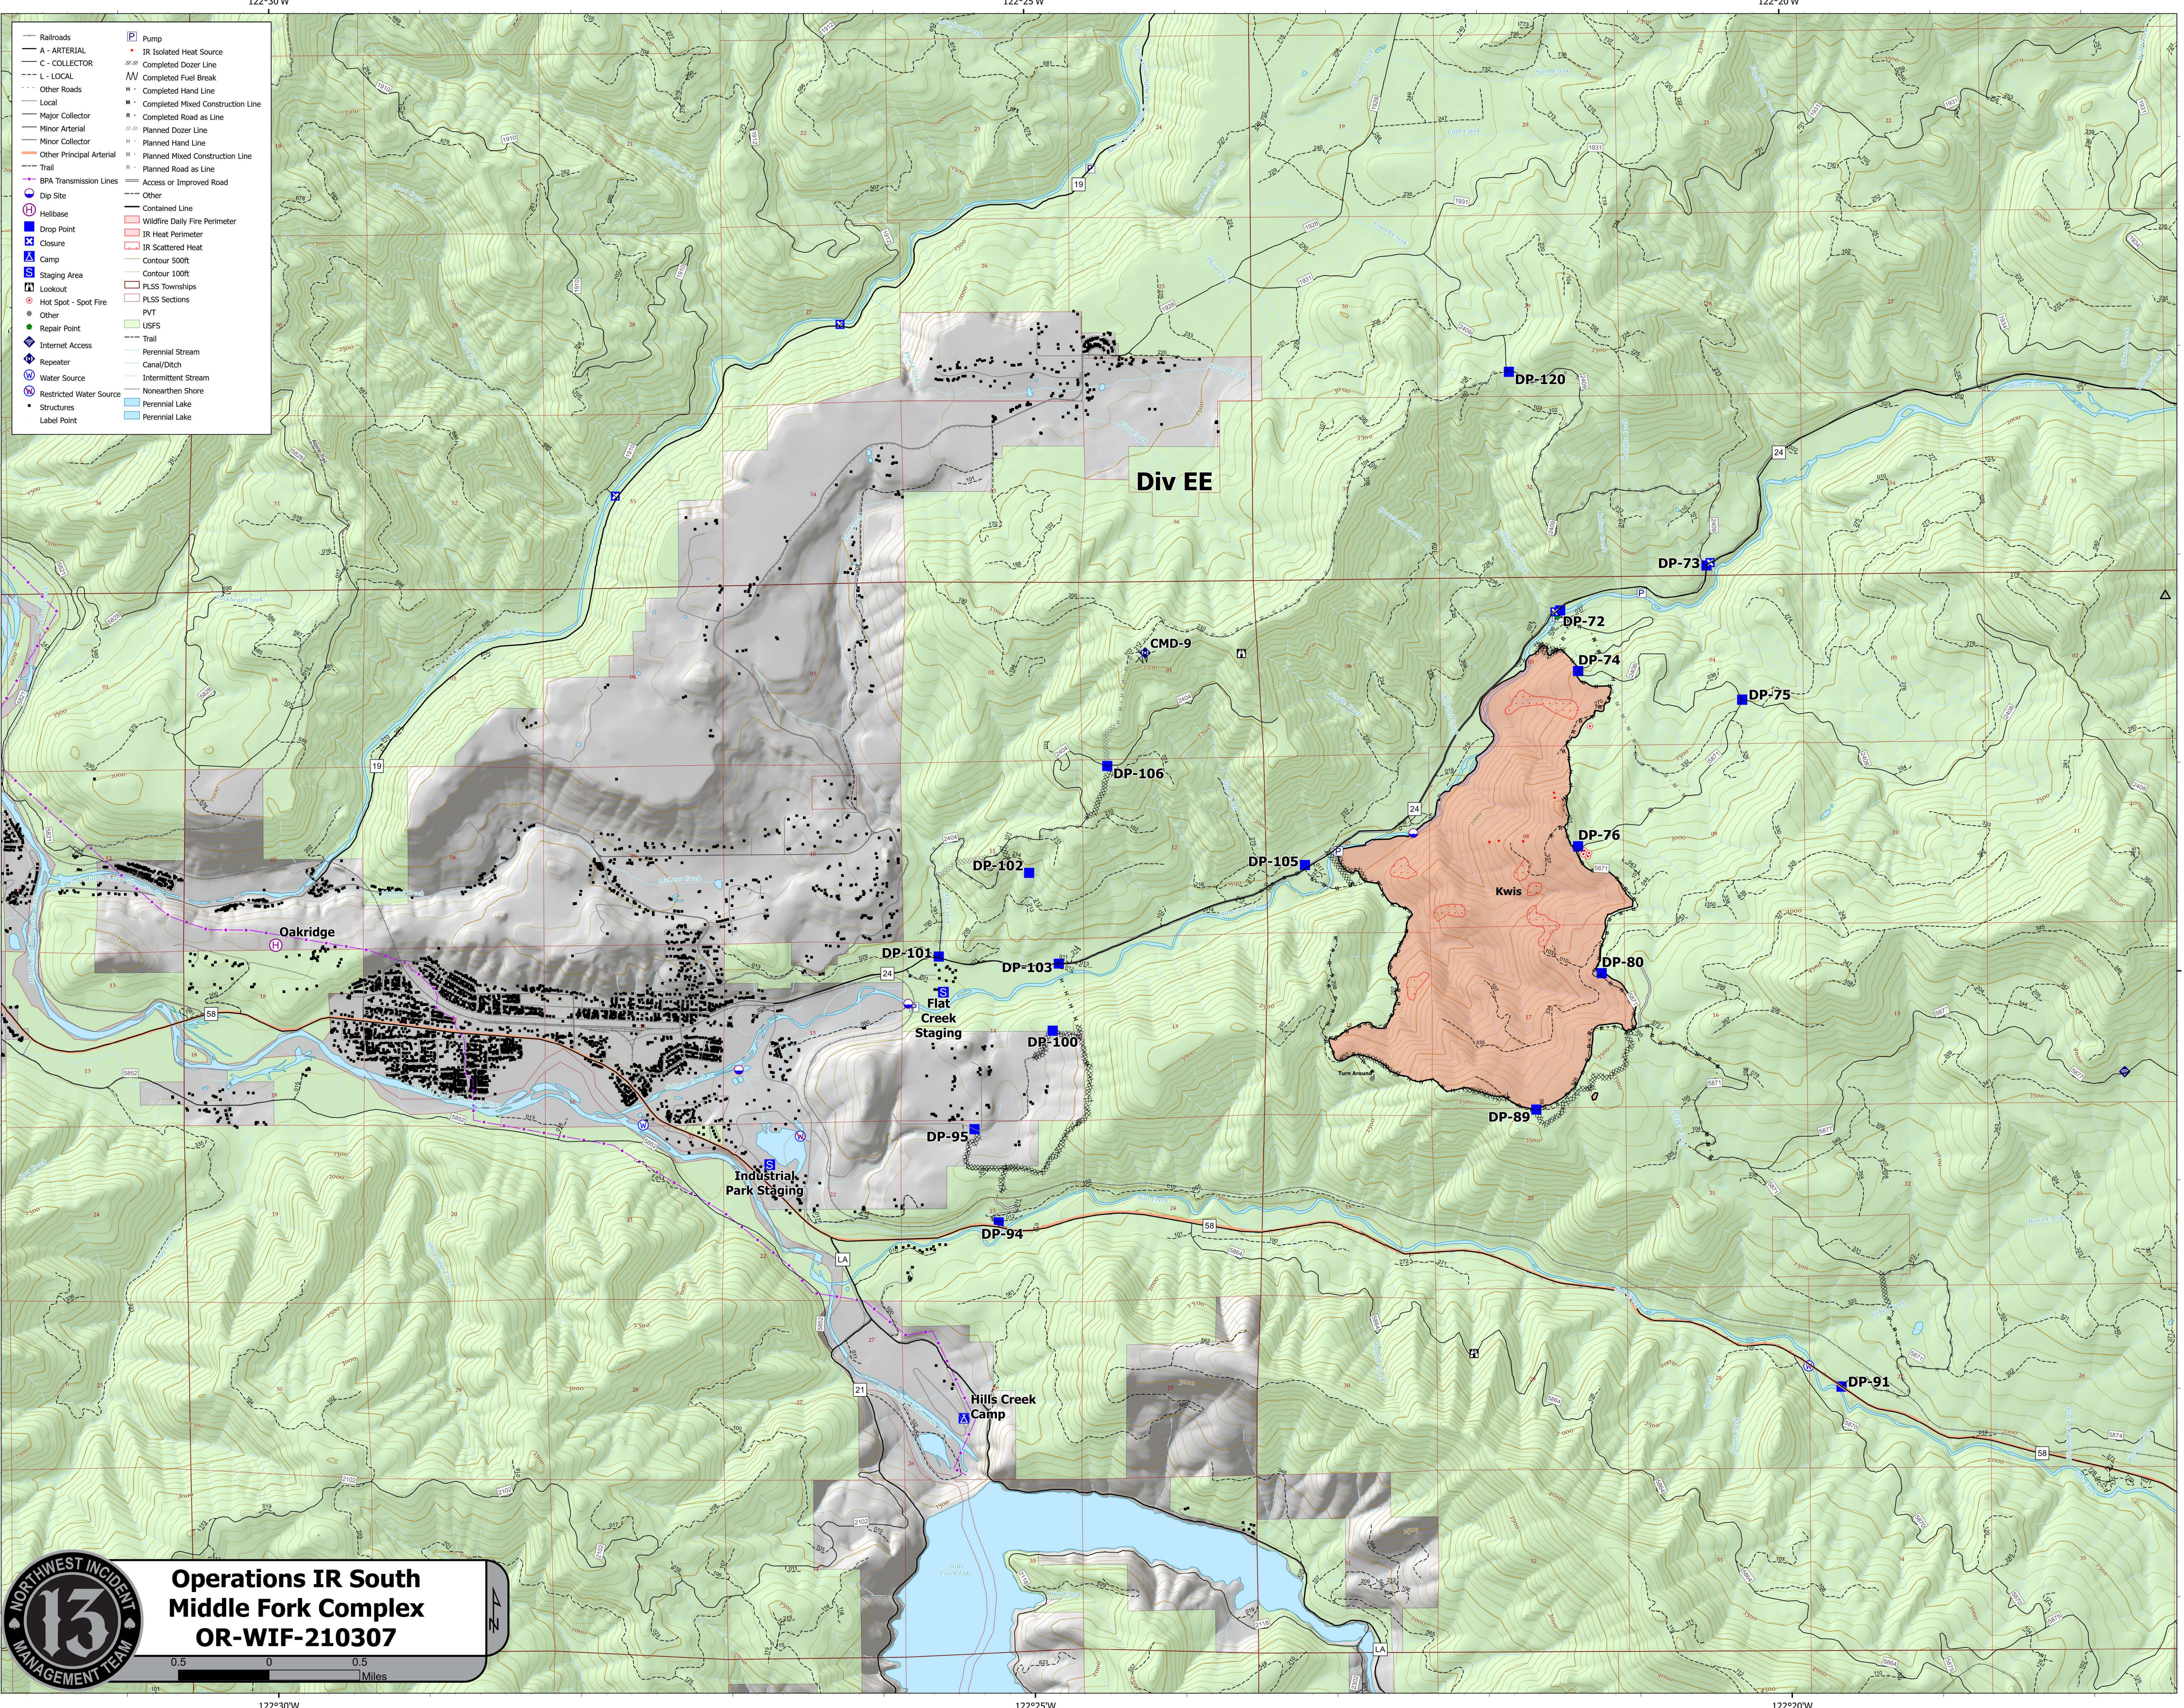

OPERATIONS IR - SOUTH

20,007 acres
08/29/2021 @ 2134
Gales: 18,522 acres, Kwis: 1,485 acres

Middle Fork Complex
Map Created 8/30/2021 @ 0807 8/30/2021 - 24hr

NORTHWEST INCIDENT MANAGEMENT TEAM 13

**Operations IR South
Middle Fork Complex
OR-WIF-210307**

0.5 0 0.5 Miles