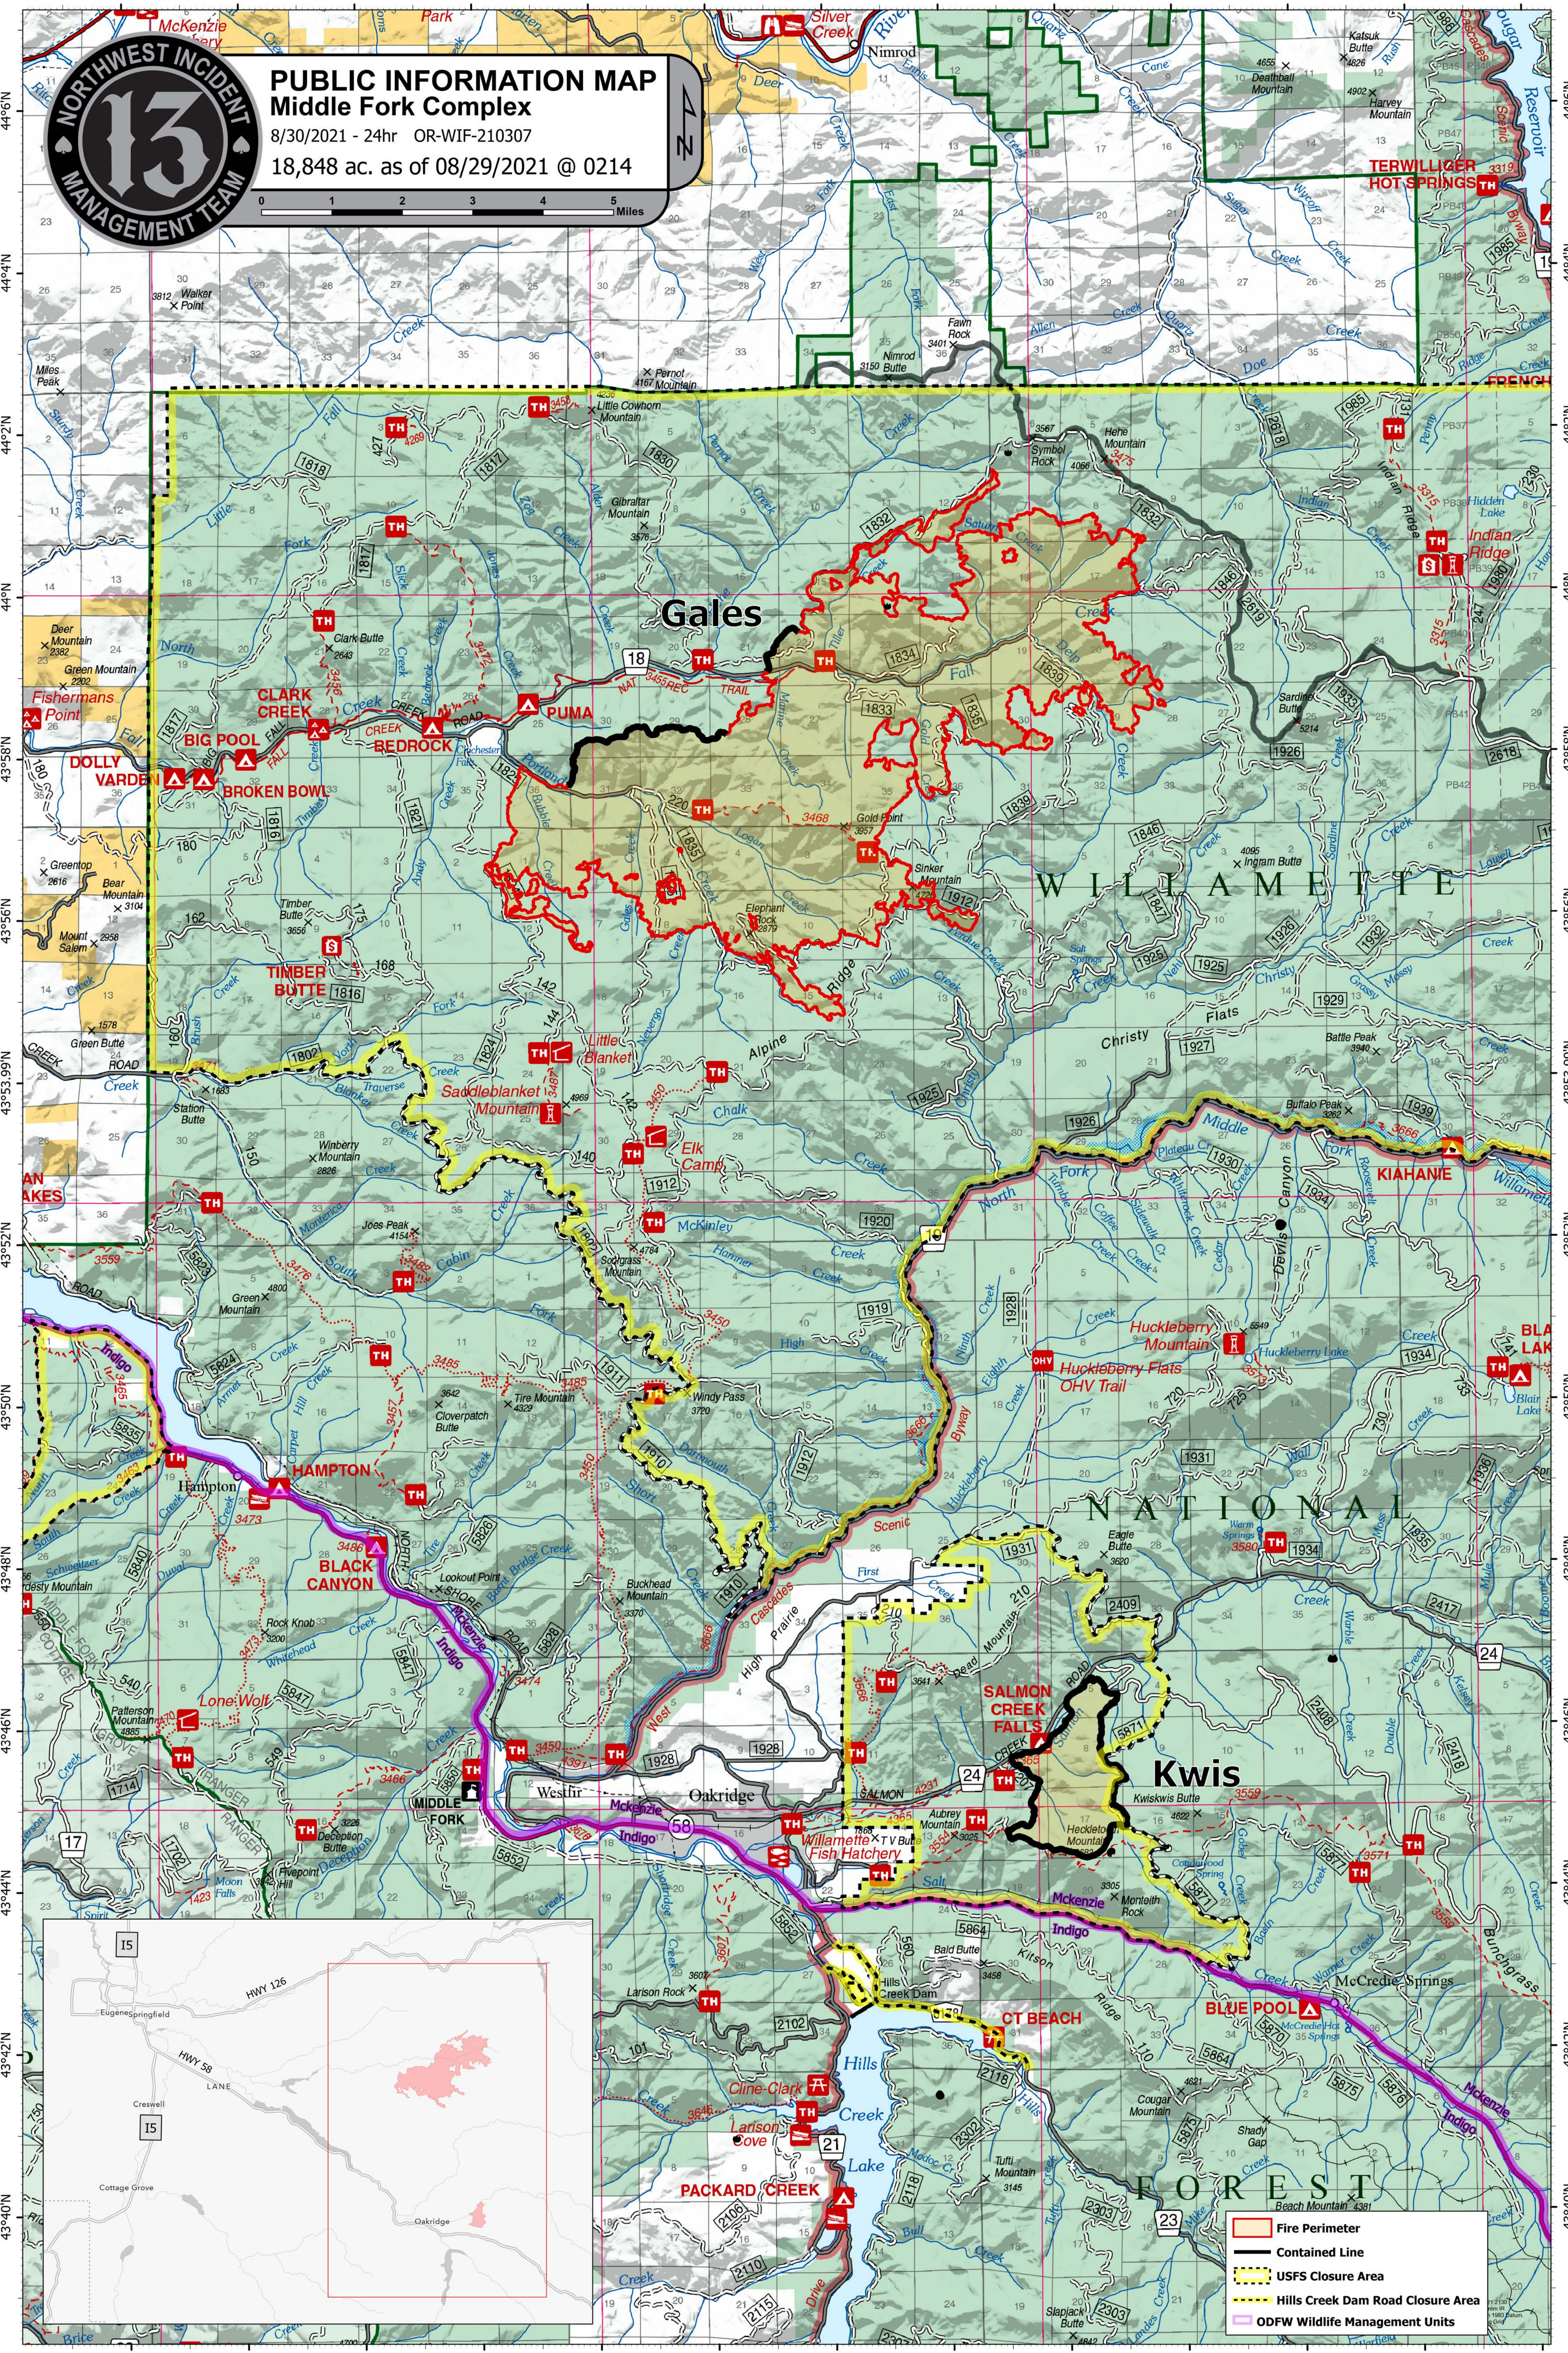

# PUBLIC INFORMATION MAP

## Middle Fork Complex

8/30/2021 - 24hr OR-WIF-210307  
18,848 ac. as of 08/29/2021 @ 0214

- Fire Perimeter
- Contained Line
- USFS Closure Area
- Hills Creek Dam Road Closure Area
- ODFW Wildlife Management Units