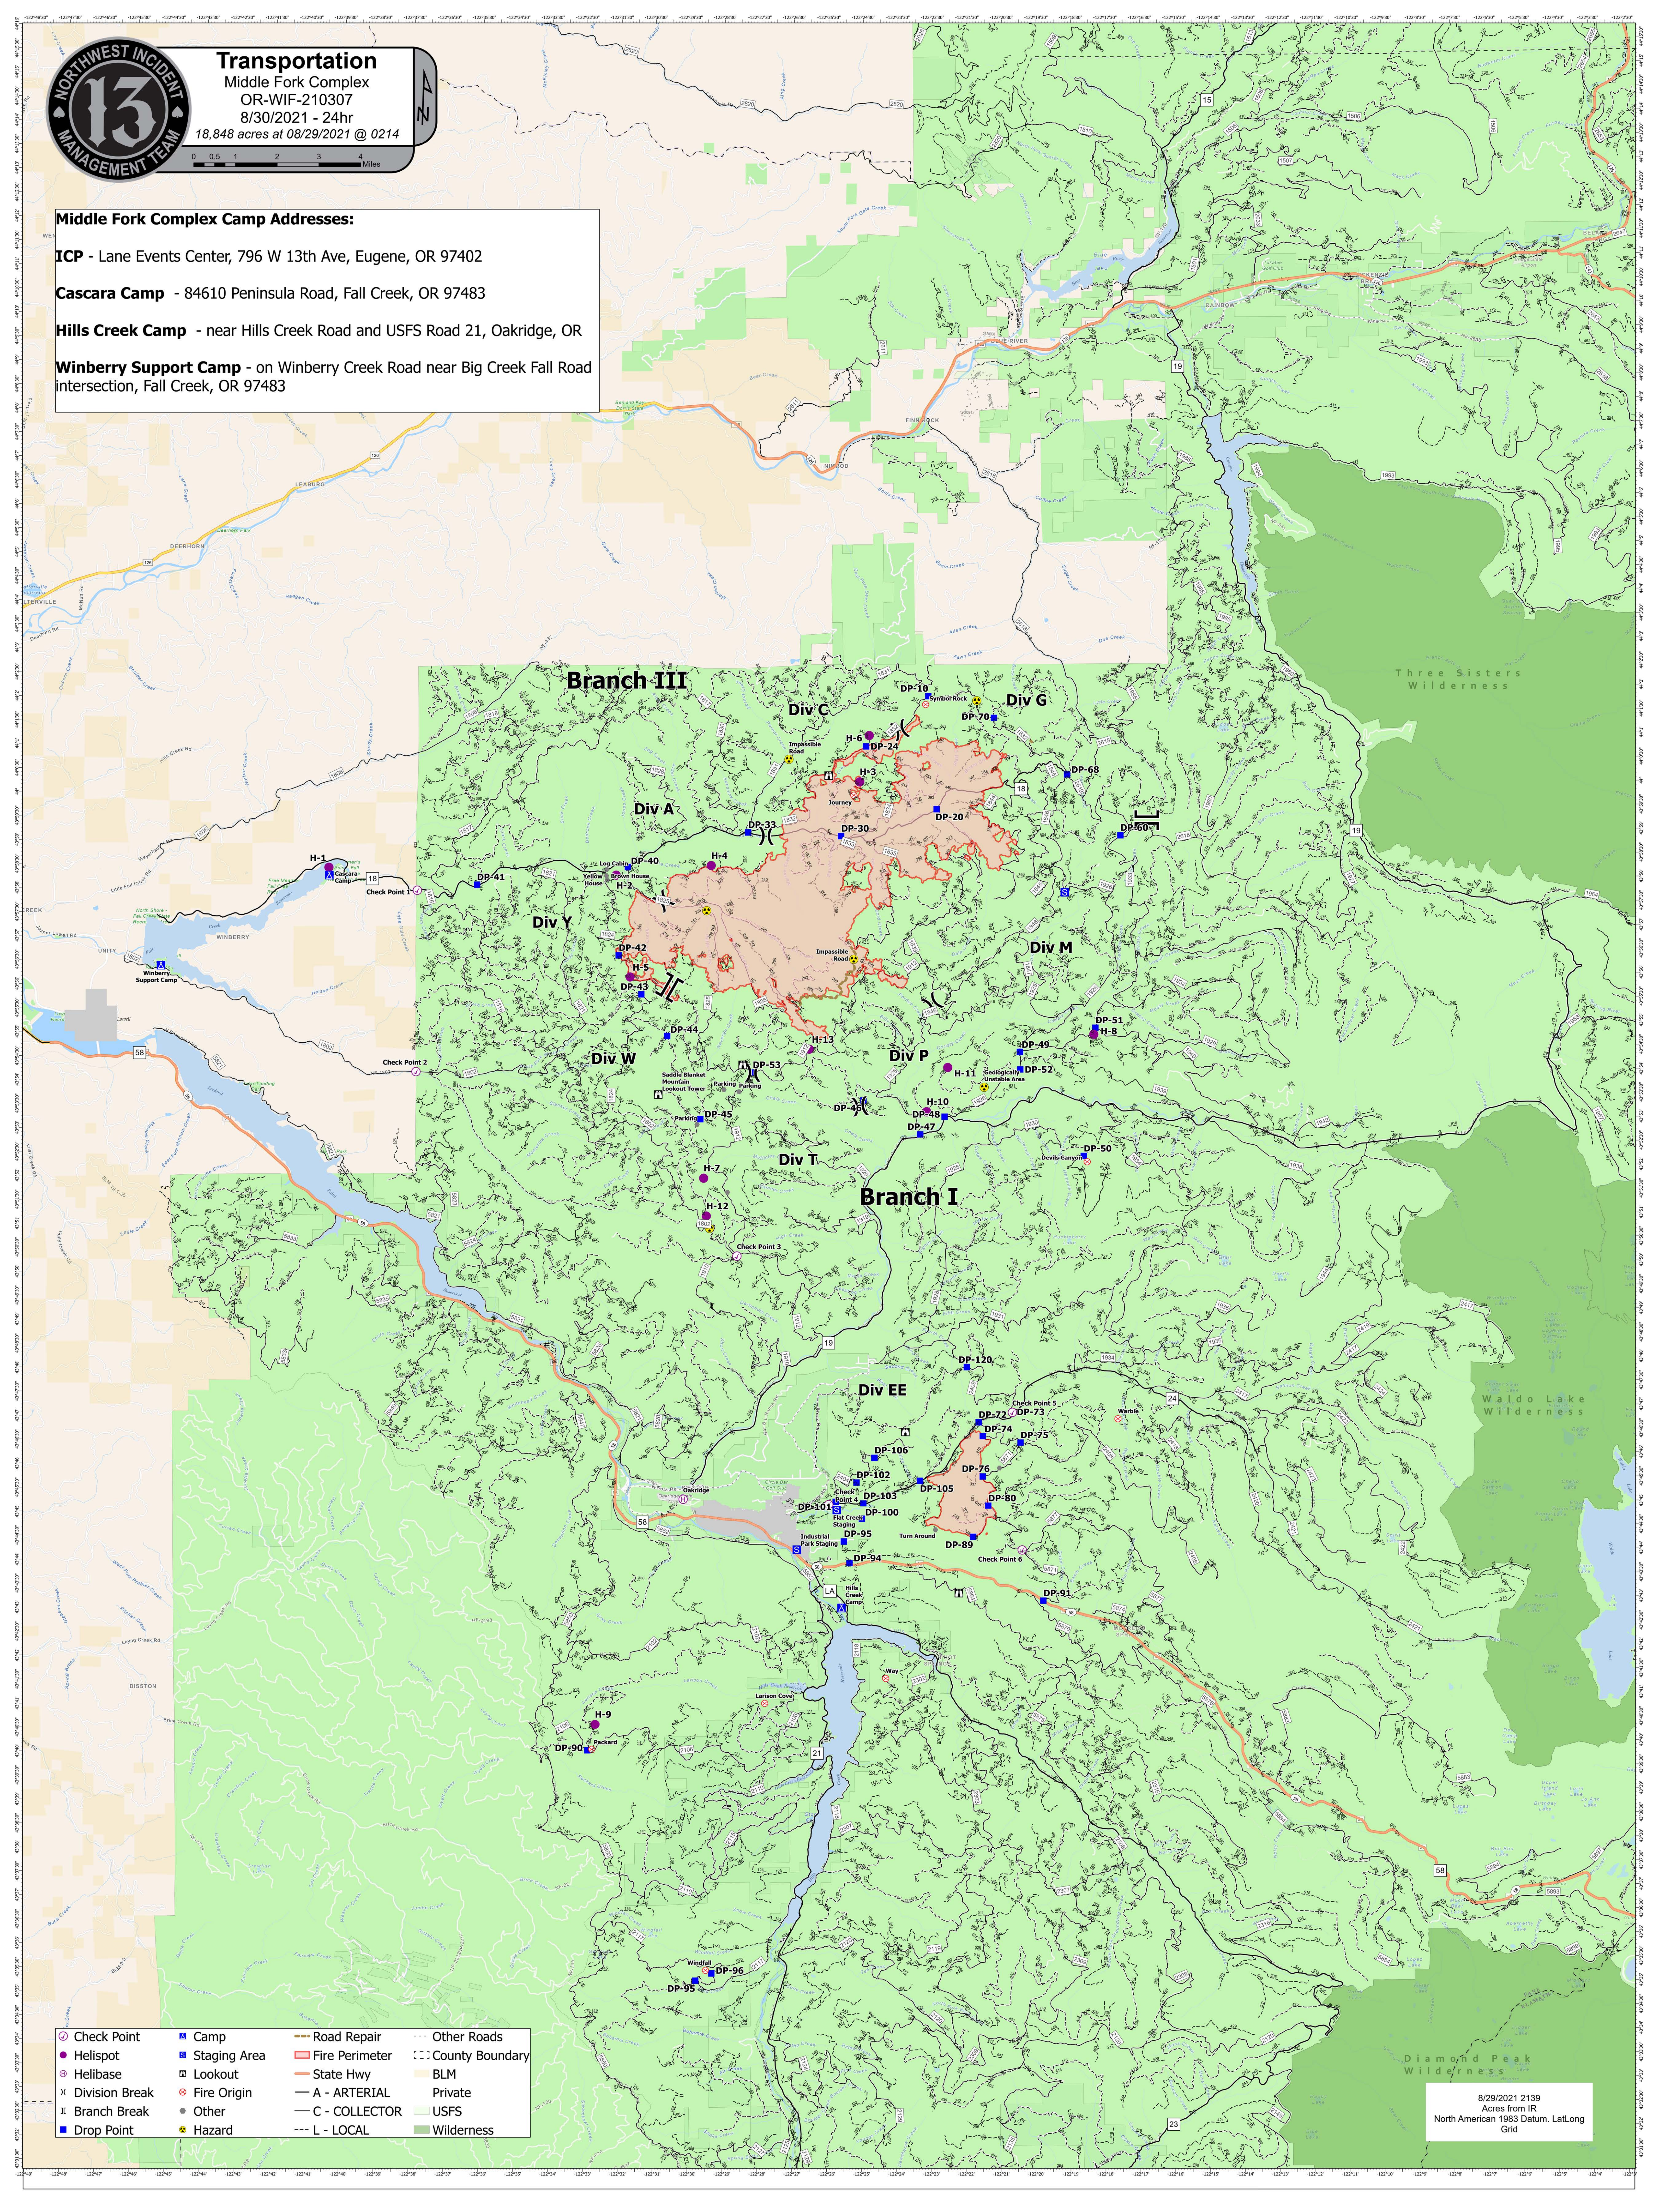

Transportation
 Middle Fork Complex
 OR-WIF-210307
 8/30/2021 - 24hr
 18,848 acres at 08/29/2021 @ 0214

0 0.5 1 2 3 4 Miles

Middle Fork Complex Camp Addresses:

ICP - Lane Events Center, 796 W 13th Ave, Eugene, OR 97402

Cascara Camp - 84610 Peninsula Road, Fall Creek, OR 97483

Hills Creek Camp - near Hills Creek Road and USFS Road 21, Oakridge, OR

Winberry Support Camp - on Winberry Creek Road near Big Creek Fall Road intersection, Fall Creek, OR 97483

○ Check Point	■ Camp	— Road Repair	--- Other Roads
● Helispot	■ Staging Area	— Fire Perimeter	--- County Boundary
○ Helibase	■ Lookout	— State Hwy	■ BLM
✕ Division Break	● Fire Origin	— A - ARTERIAL	■ Private
■ Branch Break	● Other	— C - COLLECTOR	■ USFS
■ Drop Point	● Hazard	— L - LOCAL	■ Wilderness

8/29/2021 2139
 Acres from IR
 North American 1983 Datum, Lat/Long
 Grid