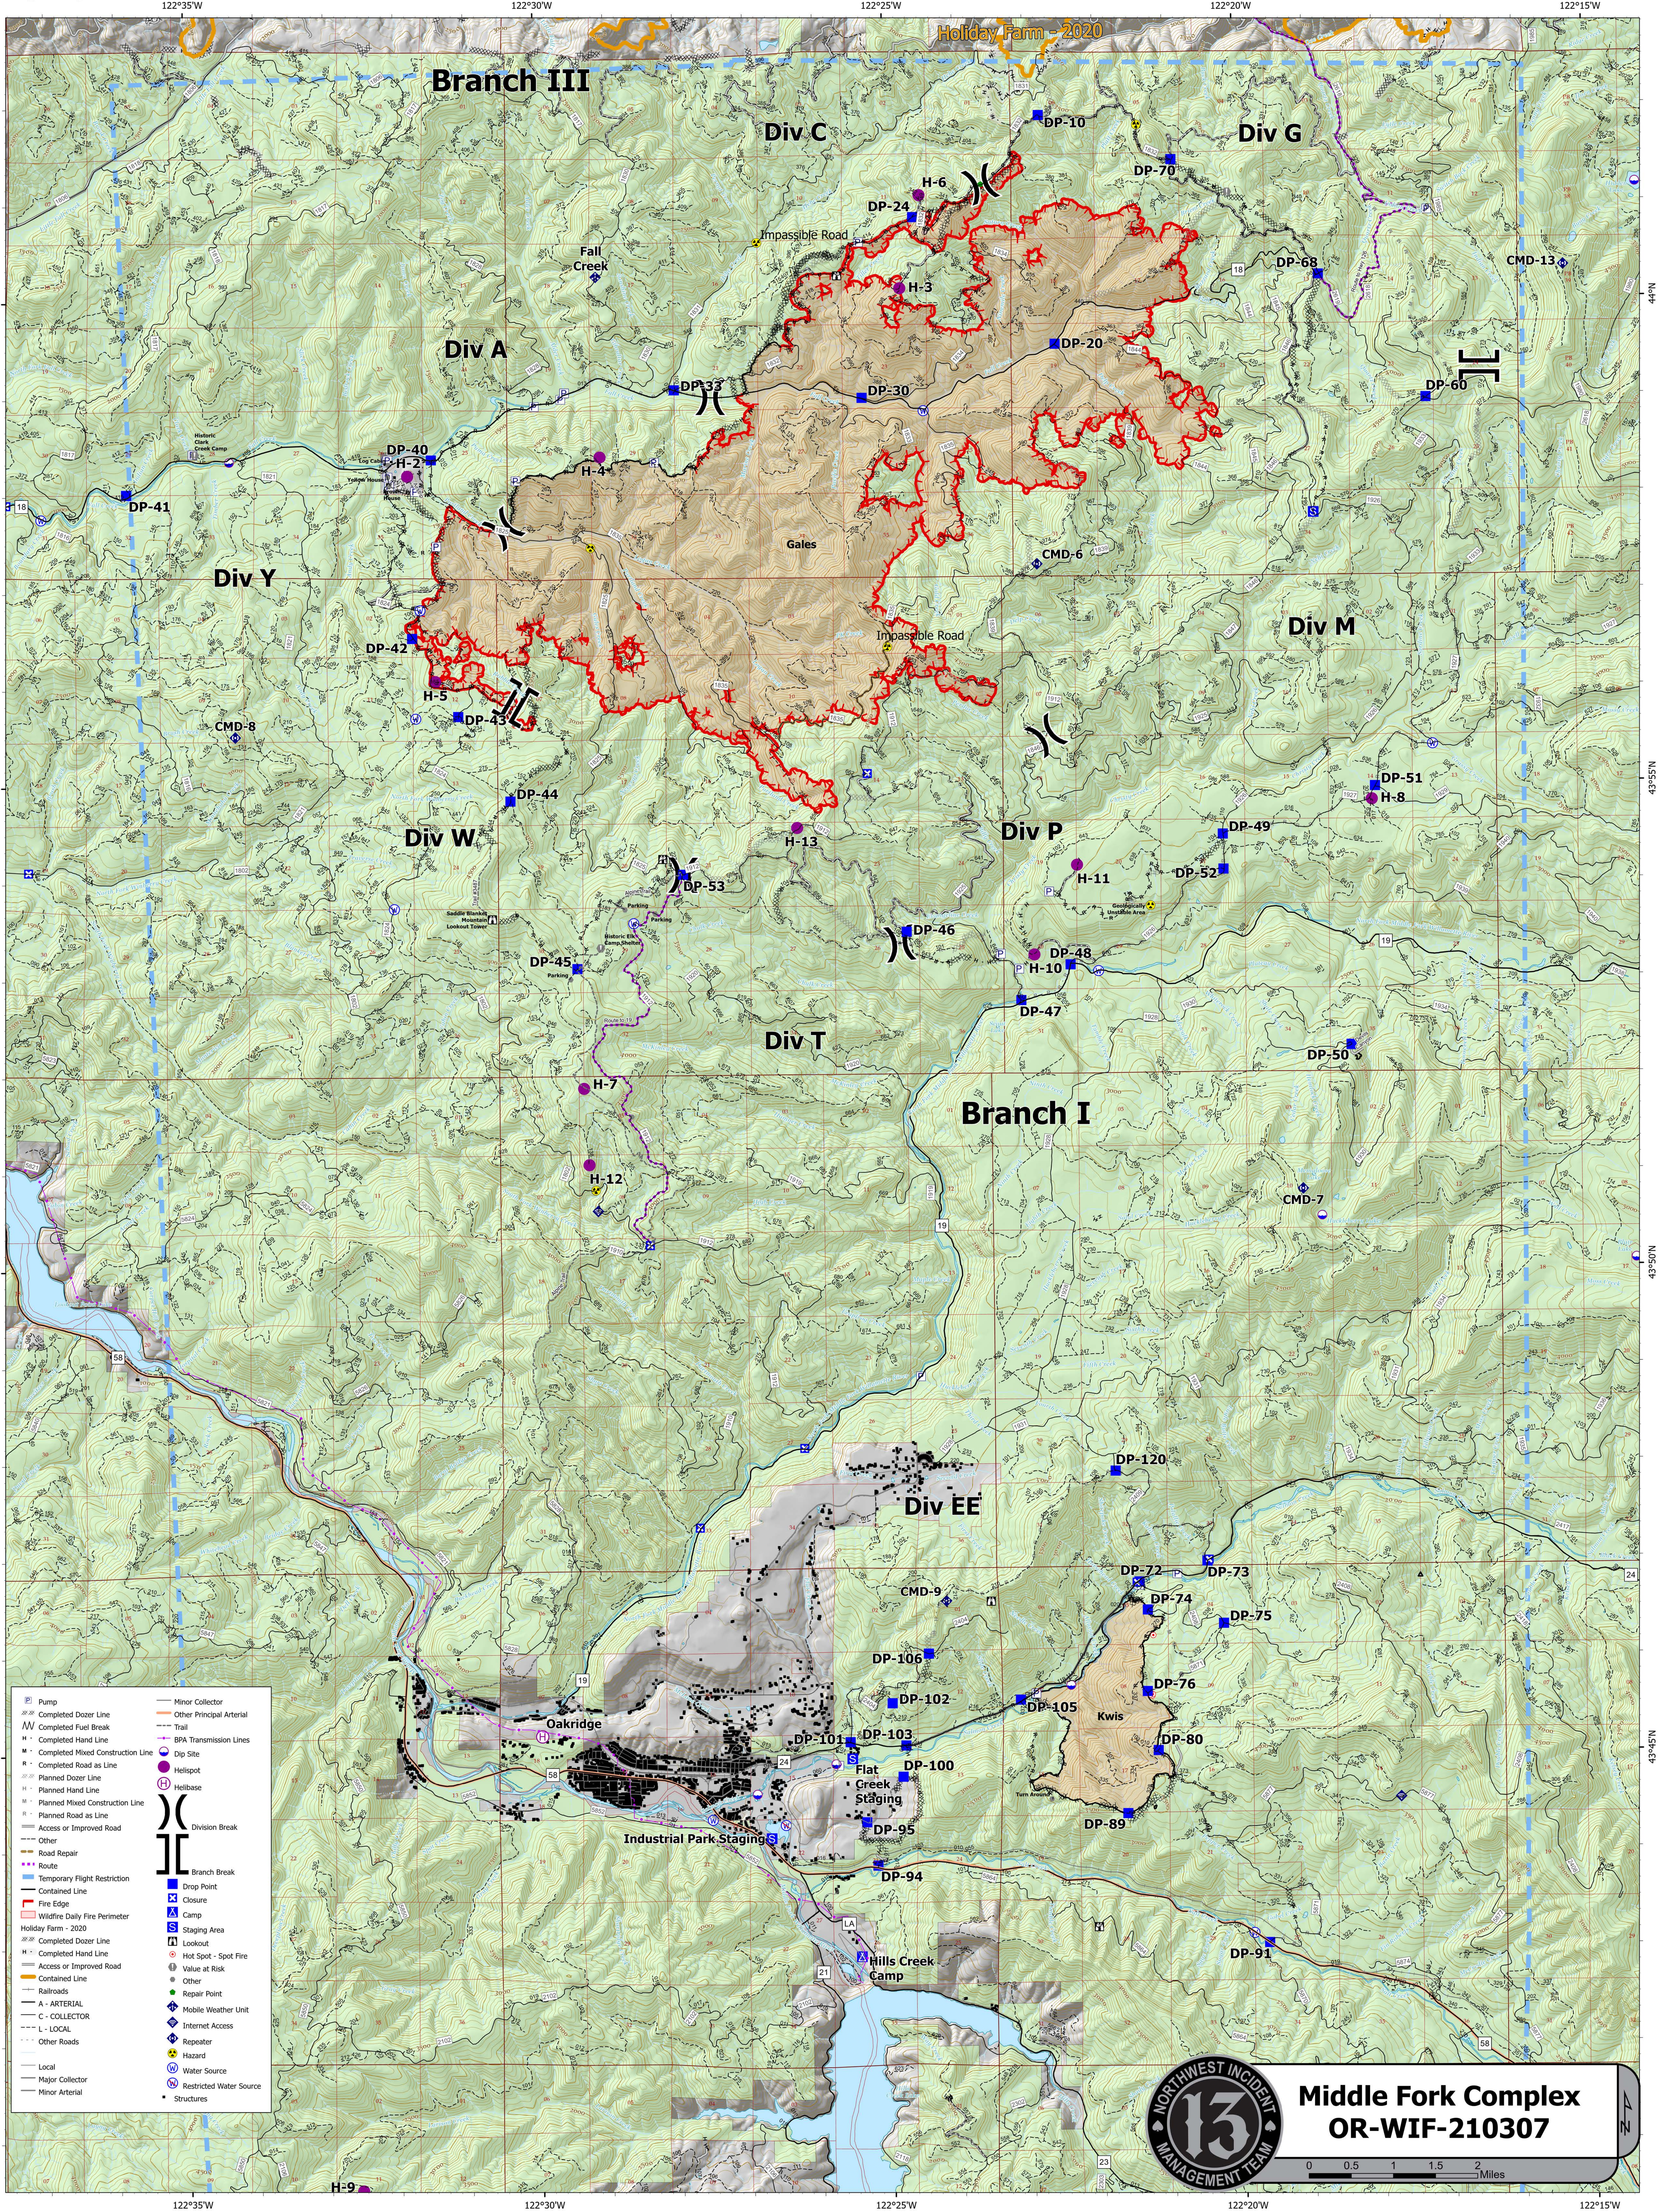

OPERATIONS

8/30/2021 - 24hr

18,848 acres 08/29/2021 @ 0214
Gales: 17,363 acres, Kwis: 1,485 acres

Middle Fork Complex

Map Created 8/29/2021 @ 2158

Middle Fork Complex
OR-WIF-210307