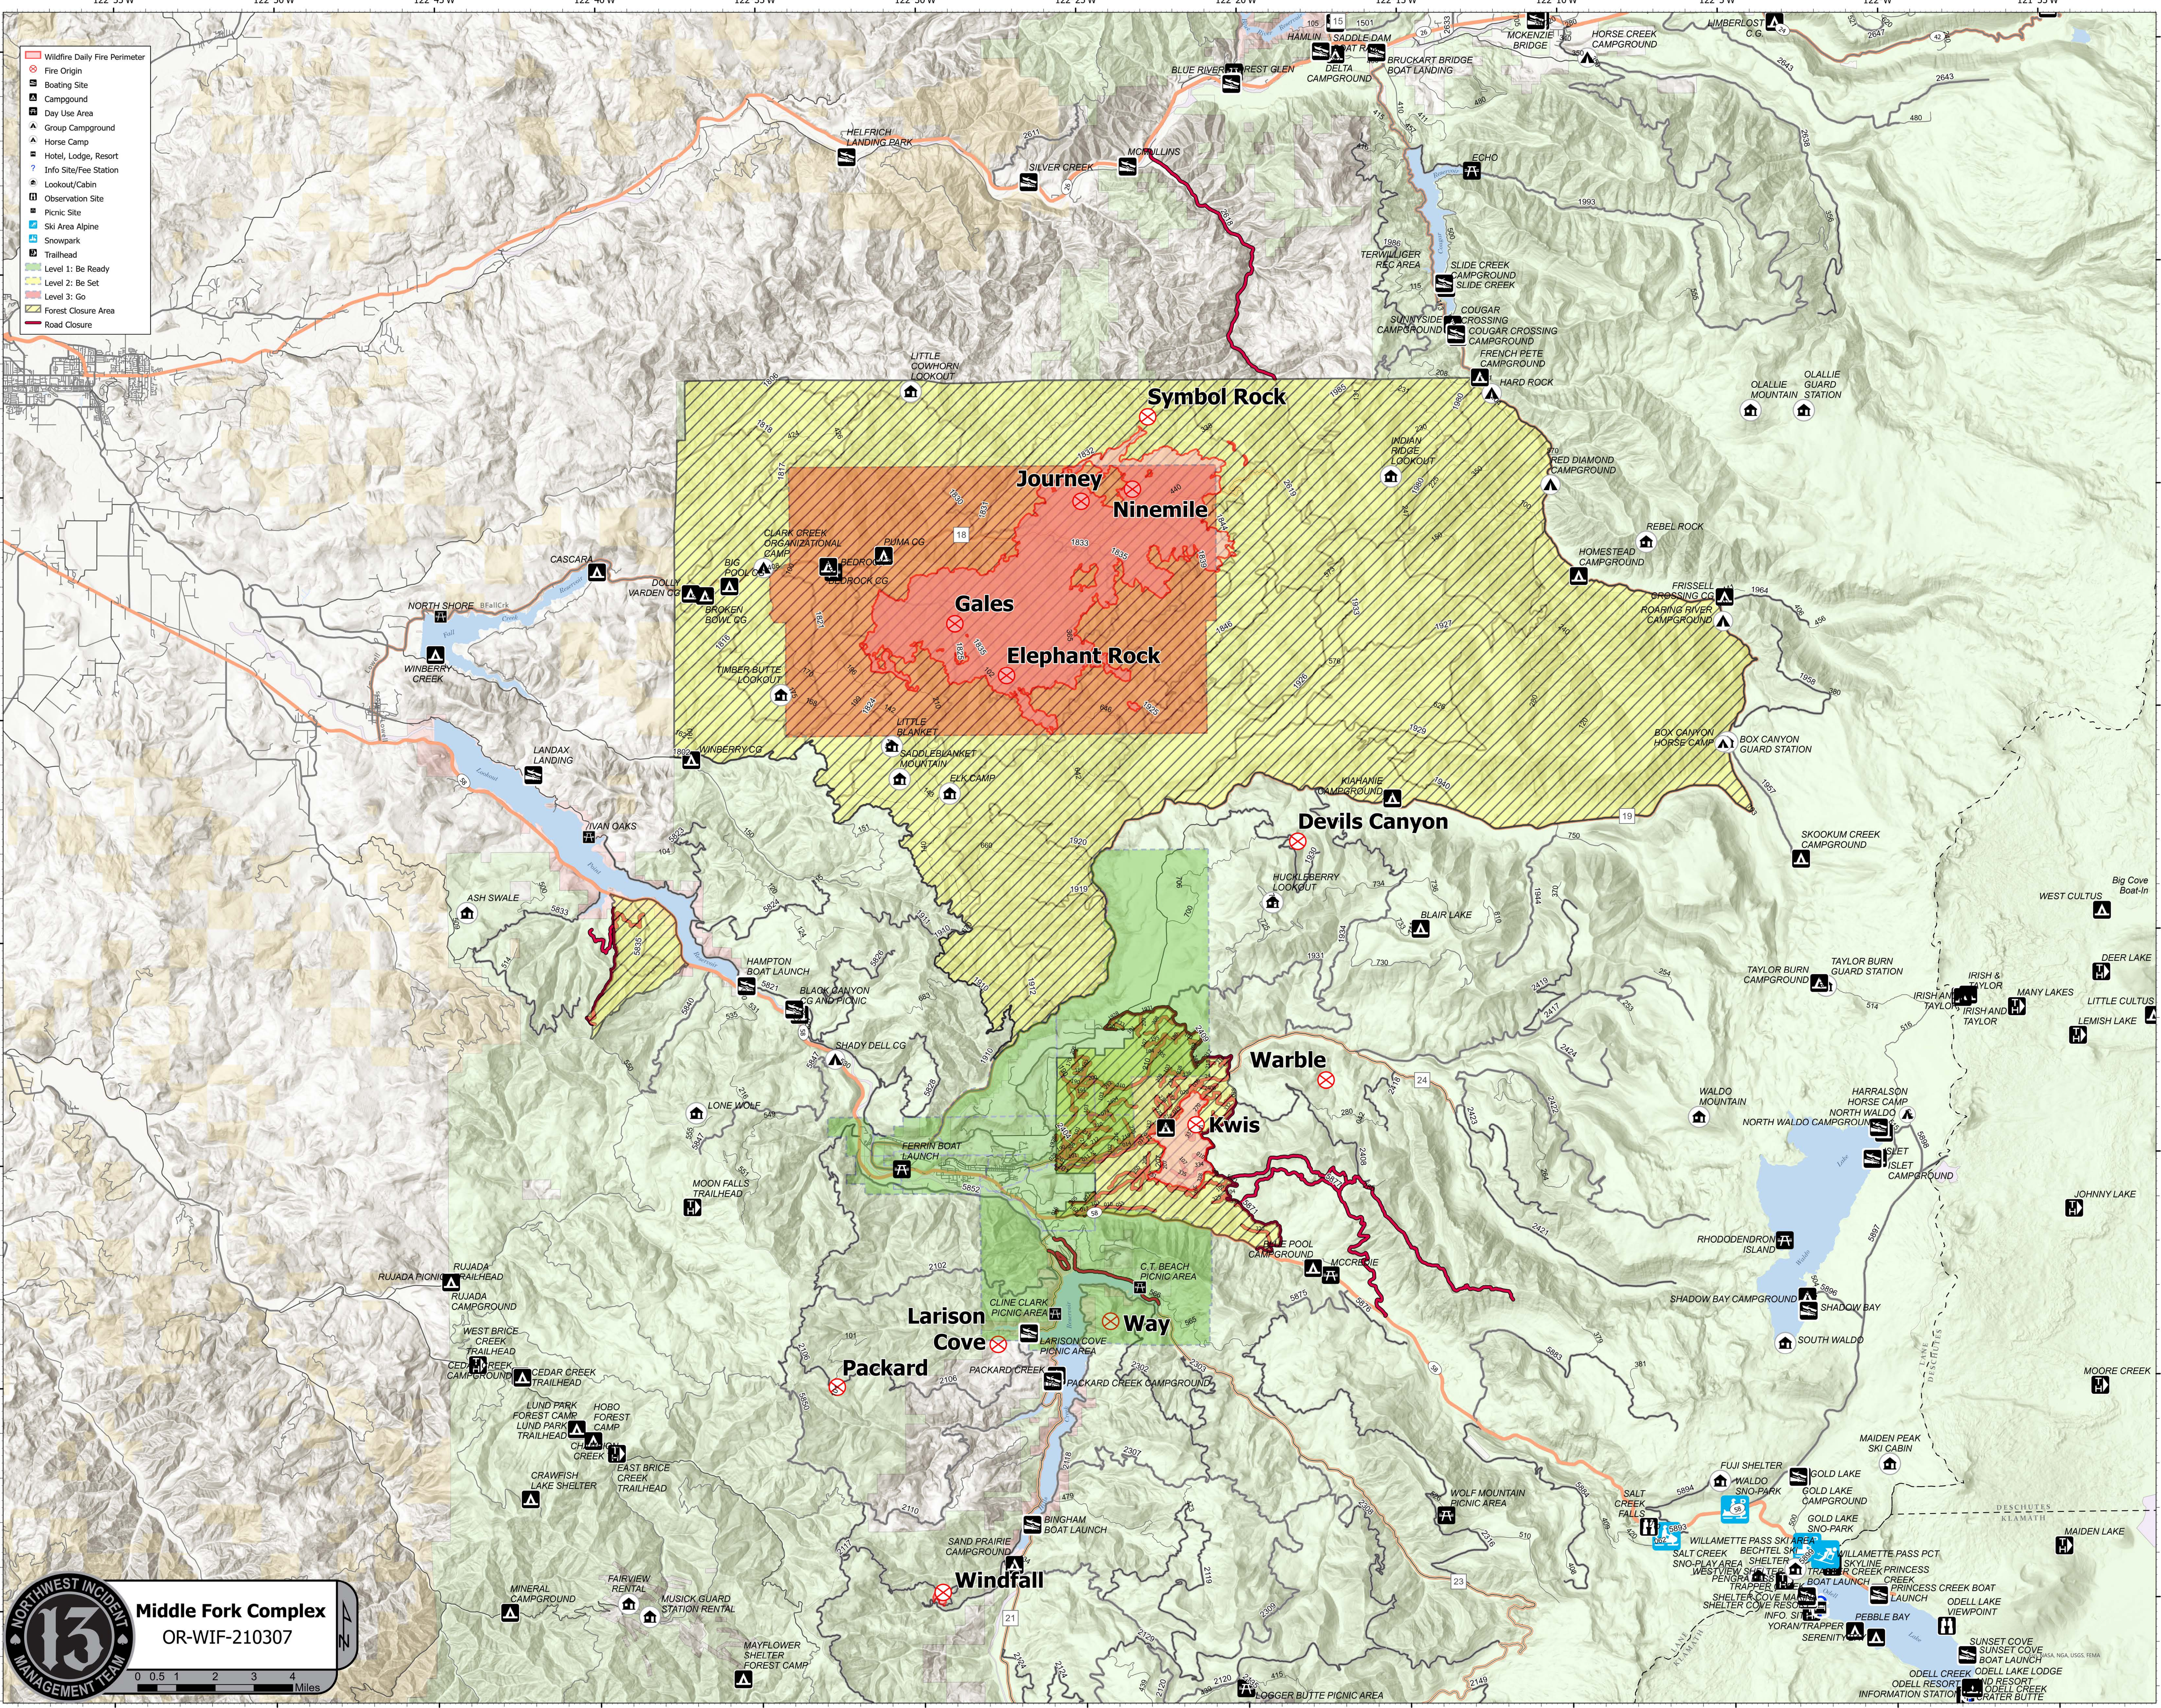

Closure & Evacuation

8/31/2021 - 24hr

20,007 acres
08/29/2021 @ 2134

Middle Fork Complex
Map Created 8/30/2021 @ 2129

NO. INT 13
8/30/2021 21:30
Acres from IR
North American 1983 Datum

NORTHWEST INCIDENT MANAGEMENT TEAM
13
Middle Fork Complex
OR-WIF-210307

0 0.5 1 2 3 4 Miles