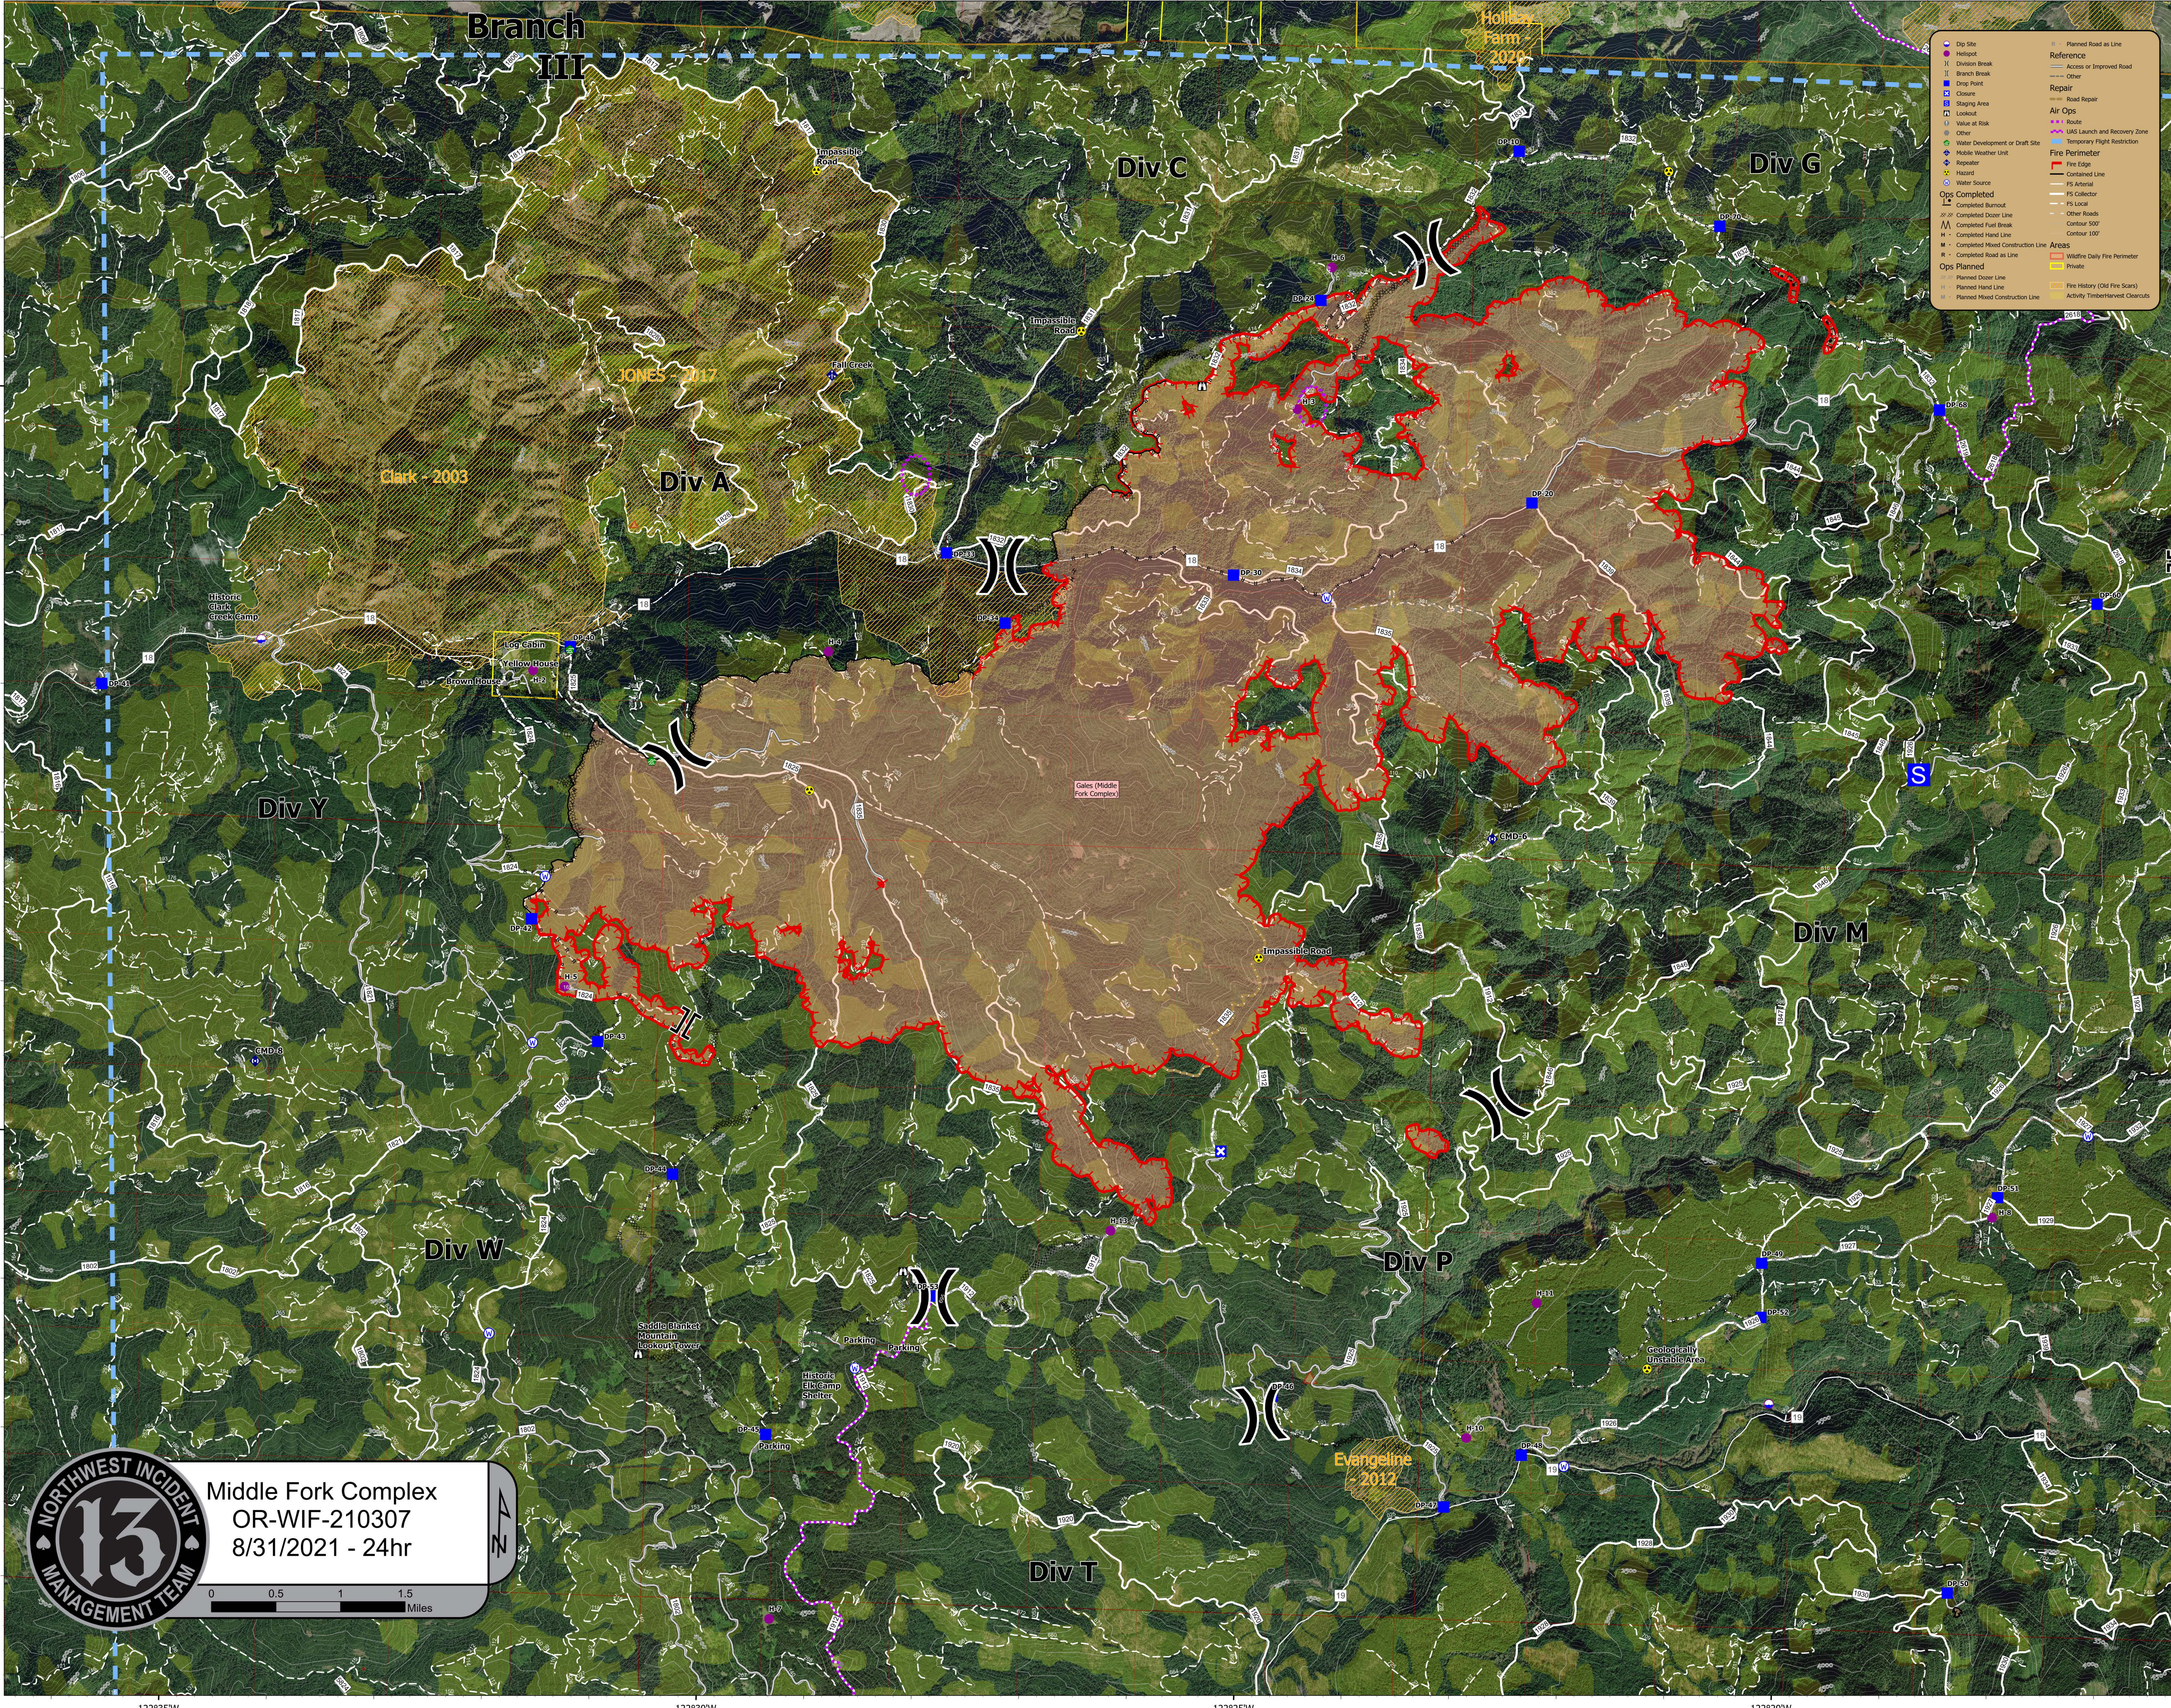

20,007 acres at 08/29/2021 @ 2134
Gales: 18,522 acres, Kwis: 1,485 acres

- Reference**
 - Planned Road as Line
 - Access or Improved Road
 - Other
- Repair**
 - Road Repair
- Air Ops**
 - Road
 - USFS Launch and Recovery Zone
 - Temporary Flight Restriction
- Fire Perimeter**
 - Fire Edge
 - Contained Line
 - FS Internal
 - FS Collector
 - FS Local
 - Other Roads
 - Contour 100'
 - Contour 100'
- Ops Completed**
 - Completed Burnout
 - Completed Dozer Line
 - Completed Fuel Break
 - Completed Hand Line
 - Completed Mixed Construction Line
 - Completed Road as Line
- Ops Planned**
 - Planned Dozer Line
 - Planned Hand Line
 - Planned Mixed Construction Line
- Wildfire Daily Fire Perimeter**
 - Wildfire Daily Fire Perimeter
 - Private
 - Fire History (Old Fire Scans)
 - Activity TimberHarvest Clearcuts

Middle Fork Complex
OR-WIF-210307
8/31/2021 - 24hr