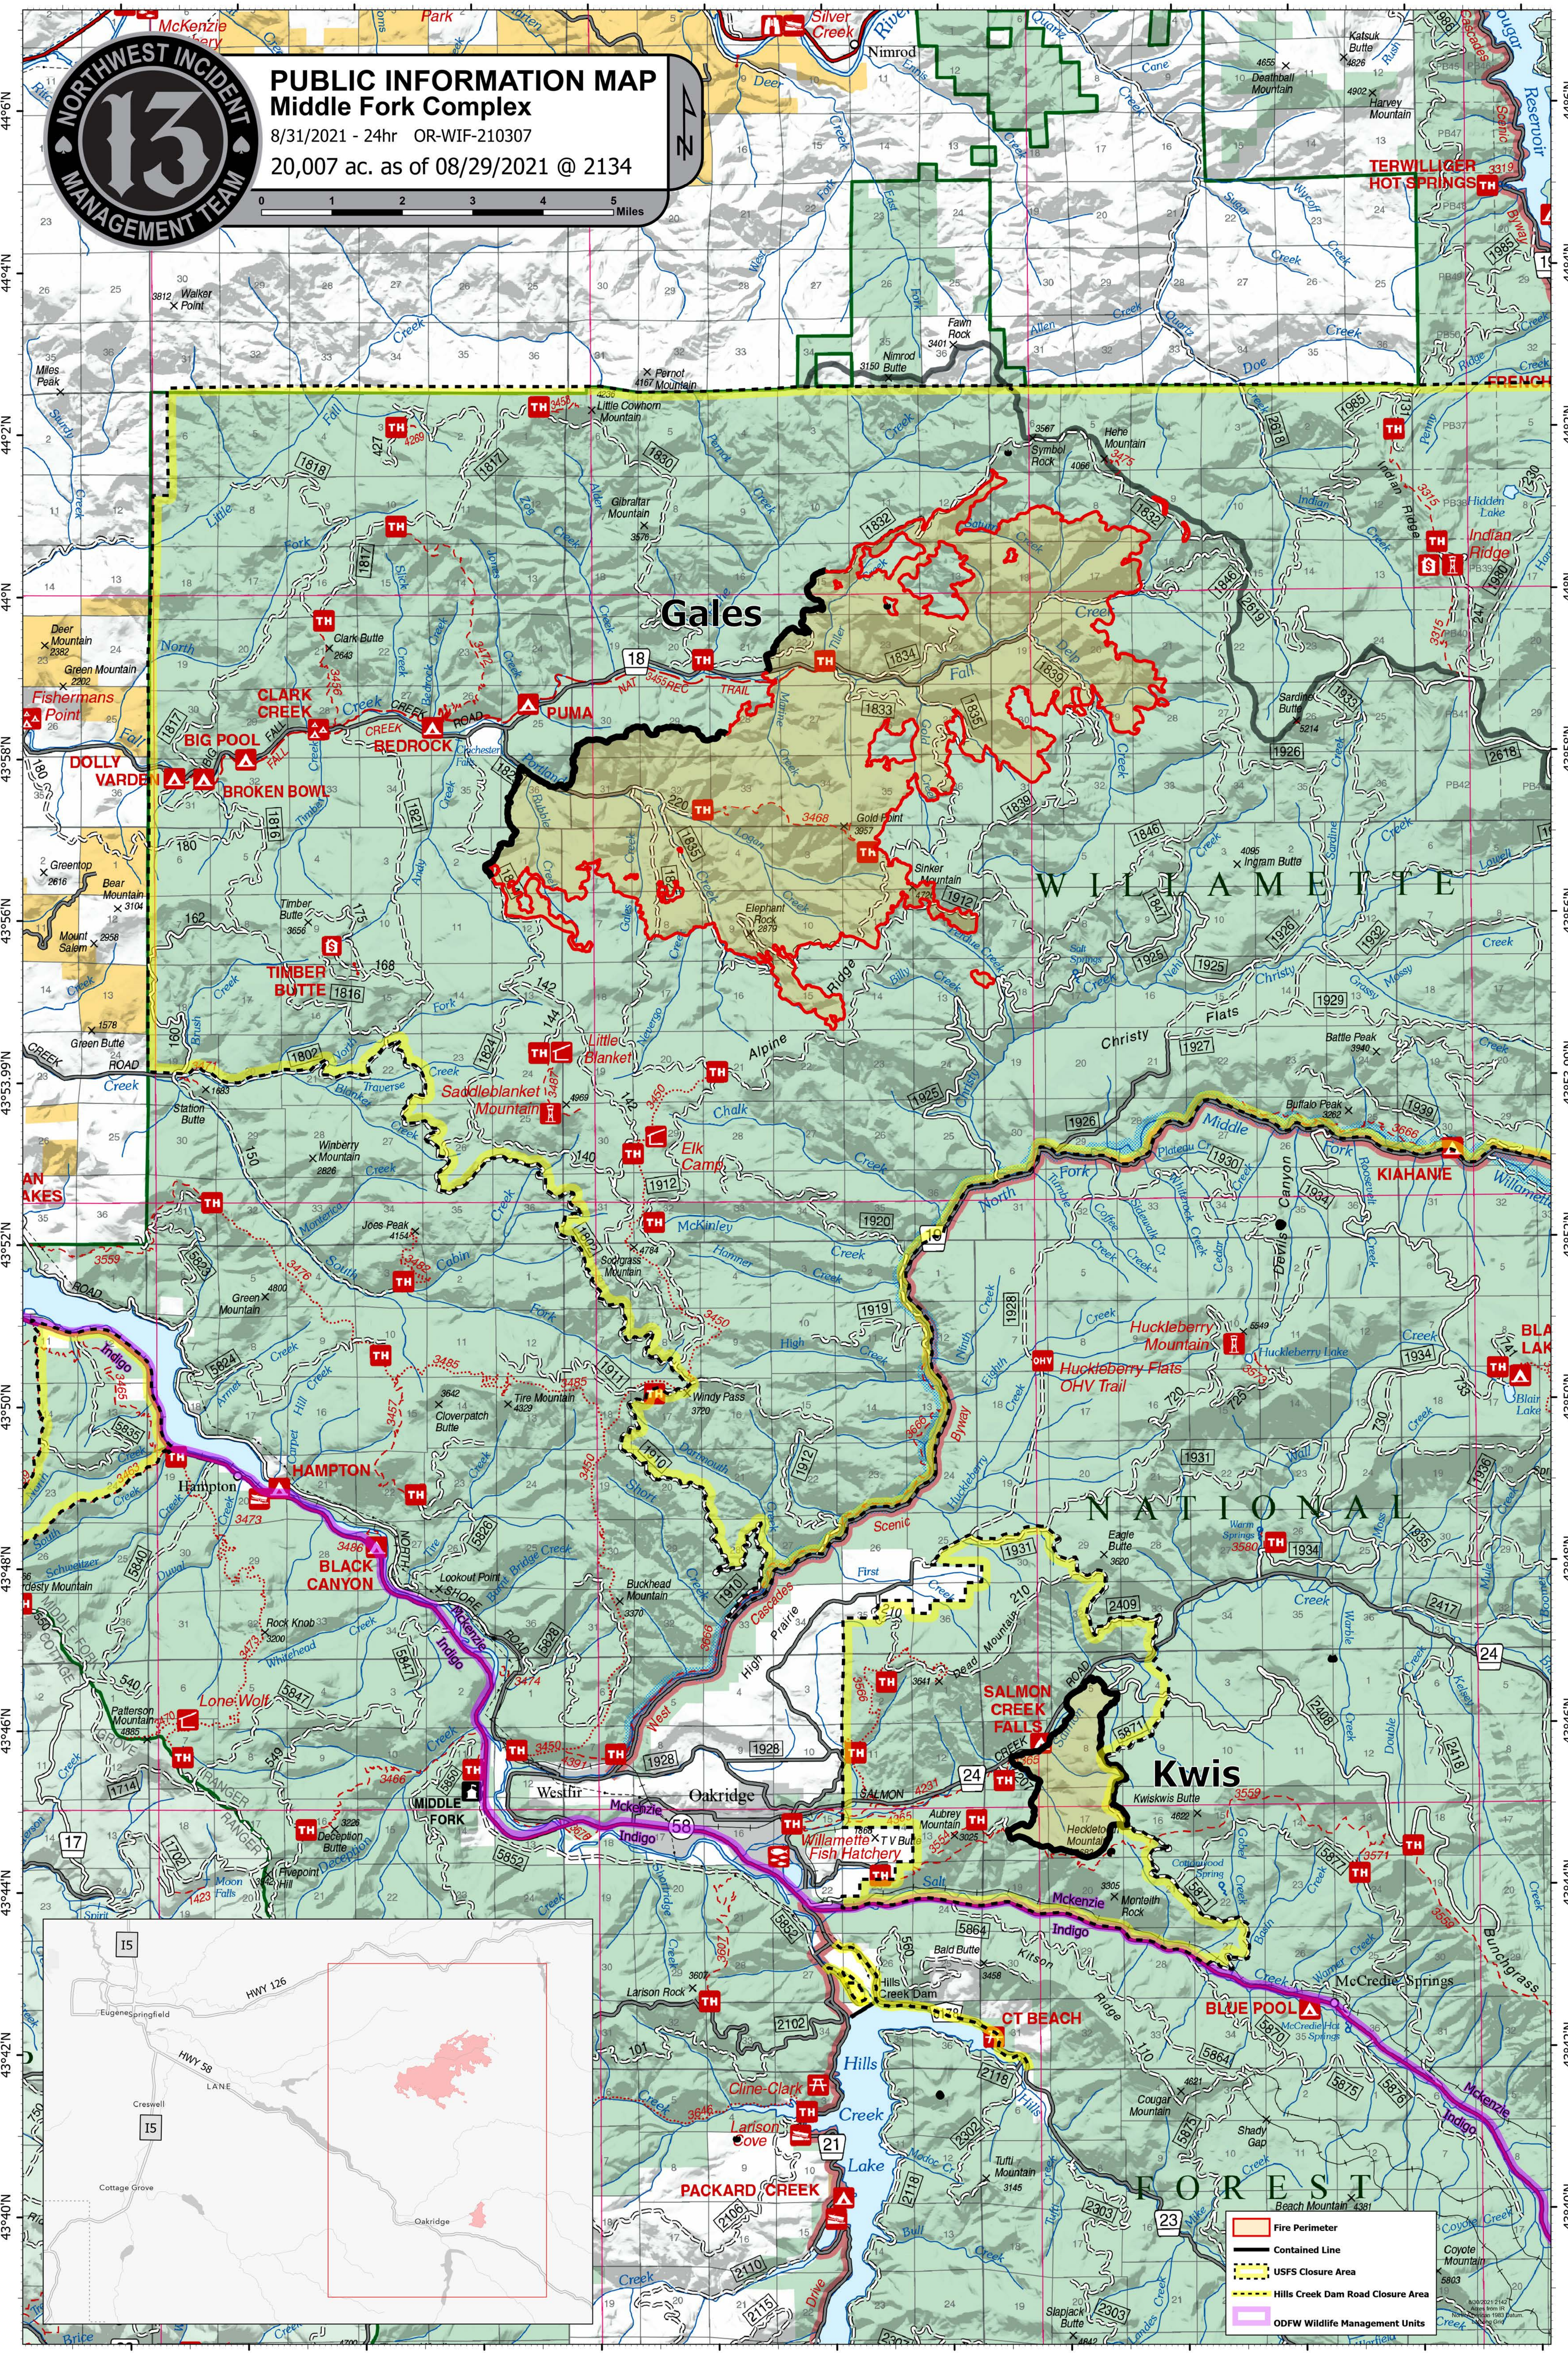

PUBLIC INFORMATION MAP

Middle Fork Complex

8/31/2021 - 24hr OR-WIF-210307
20,007 ac. as of 08/29/2021 @ 2134

- Fire Perimeter
- Contained Line
- USFS Closure Area
- Hills Creek Dam Road Closure Area
- ODFW Wildlife Management Units