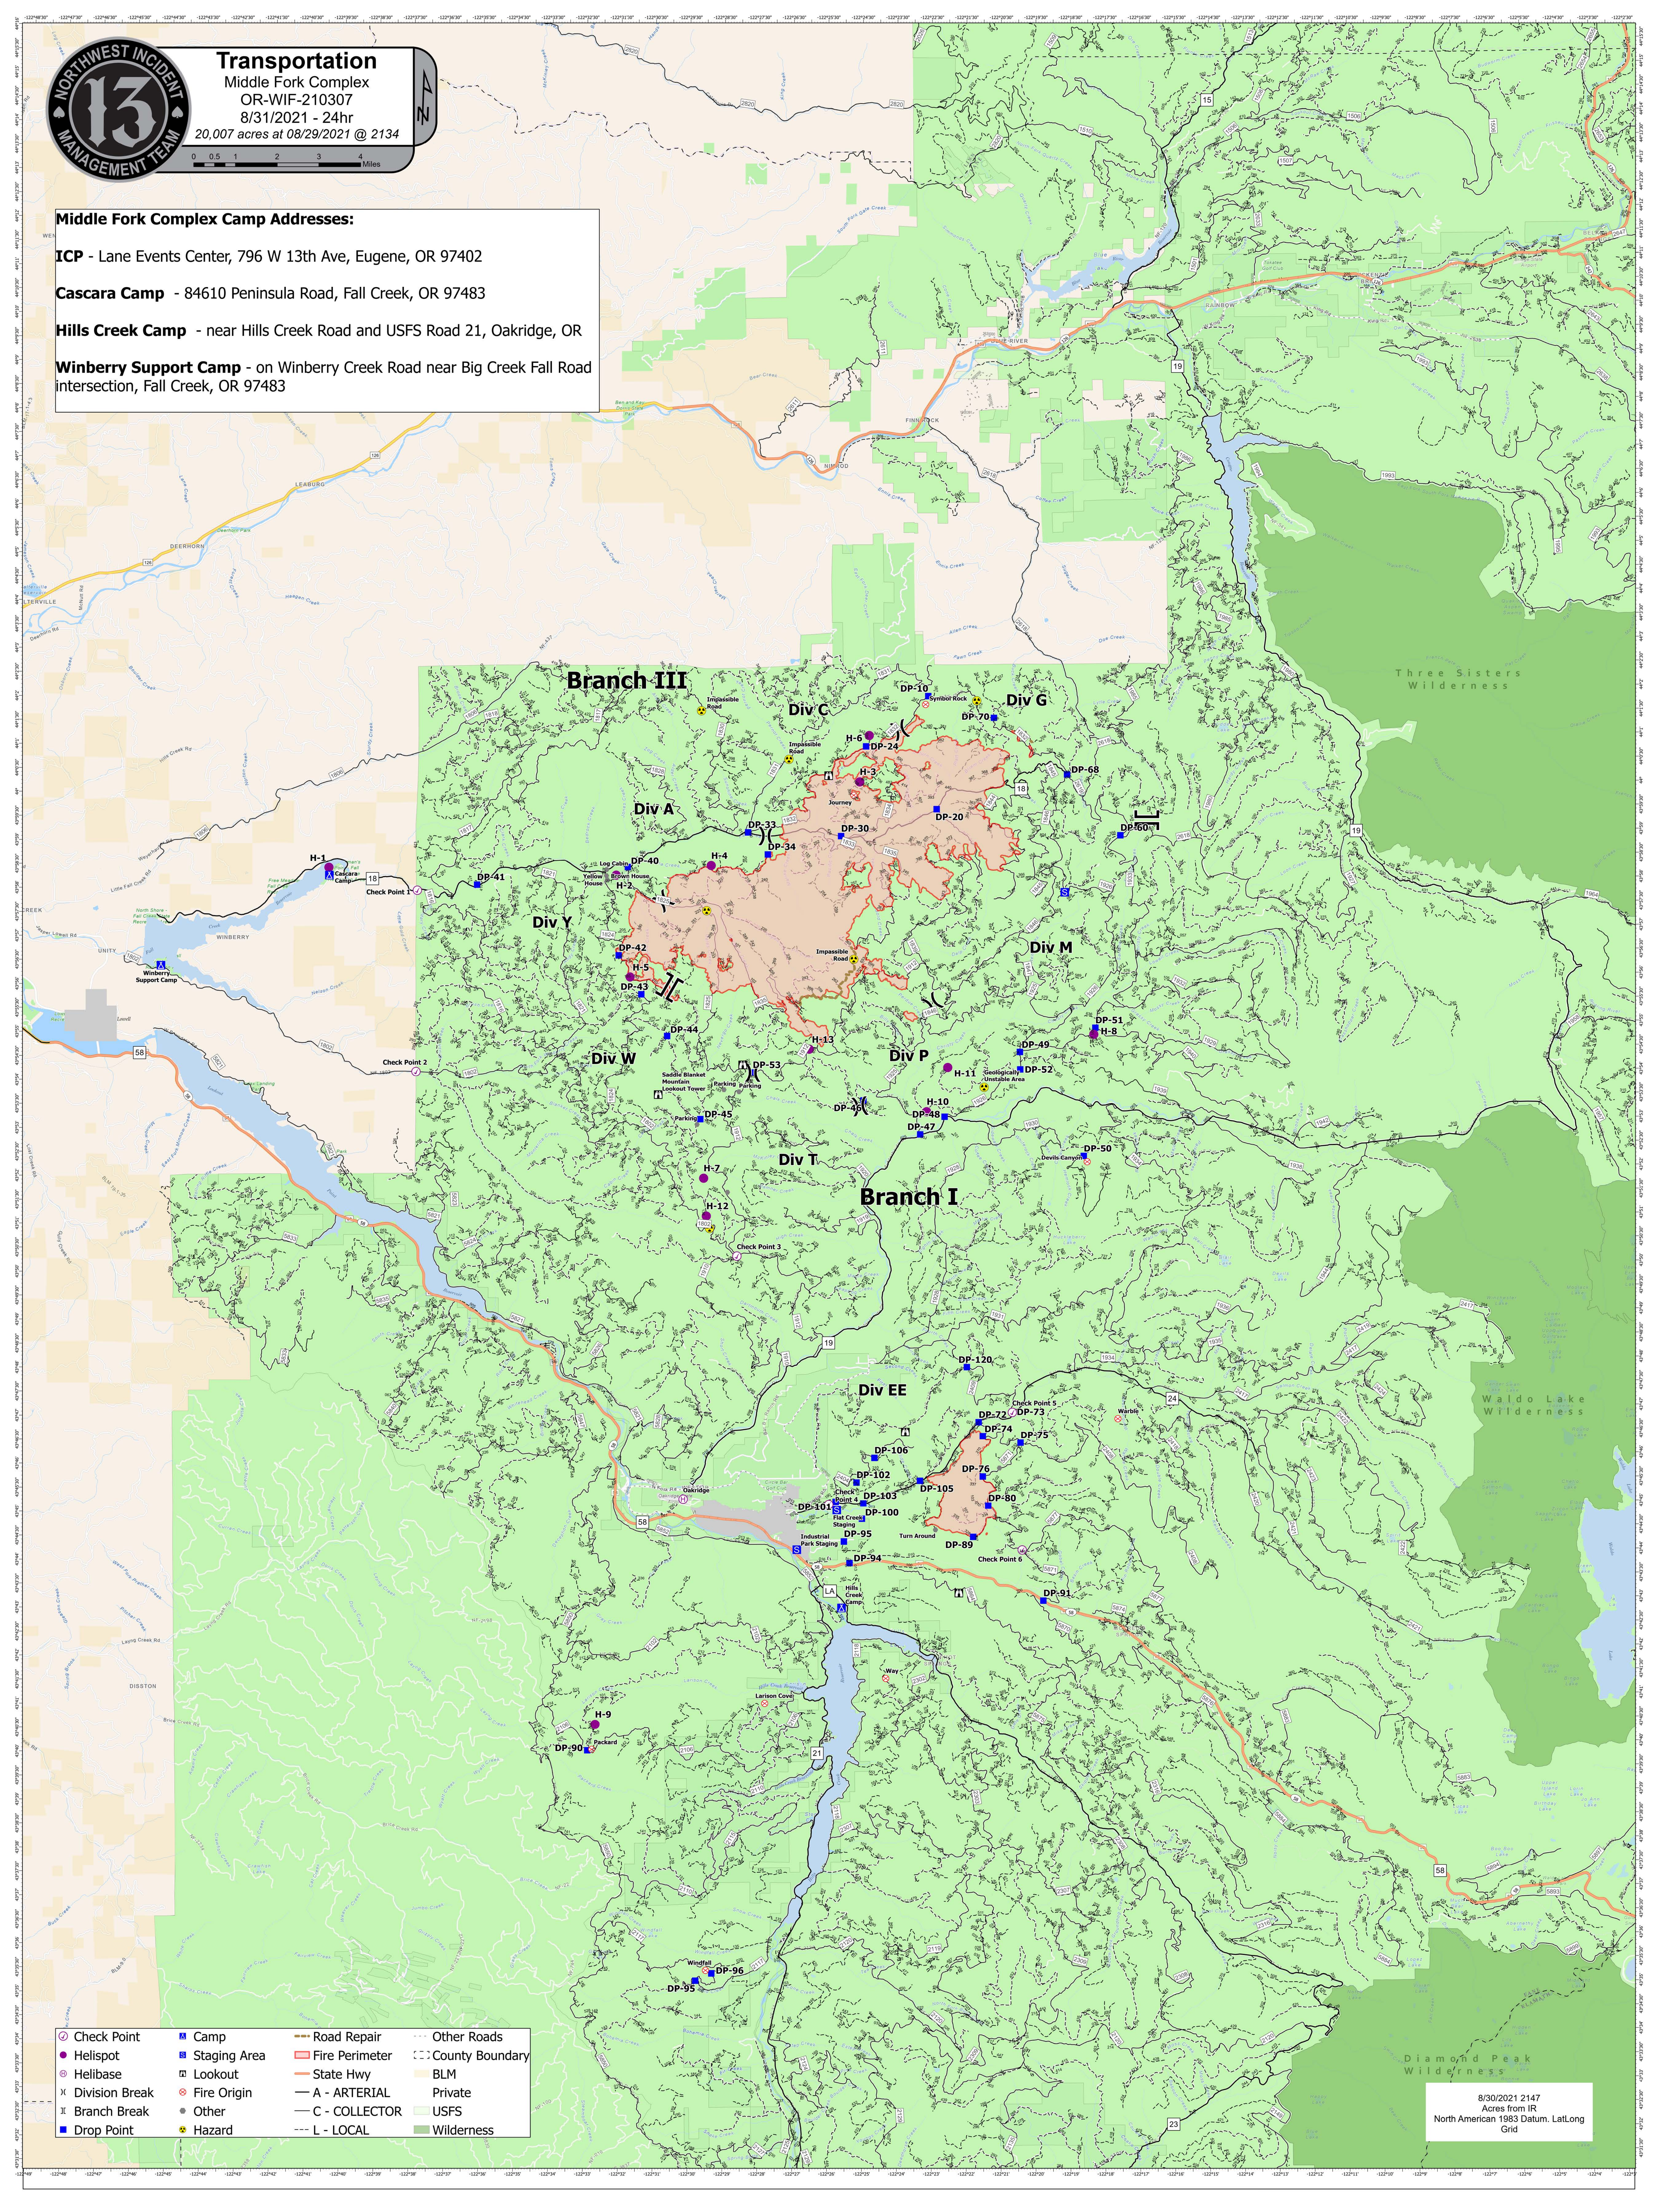

Transportation
 Middle Fork Complex
 OR-WIF-210307
 8/31/2021 - 24hr
 20,007 acres at 08/29/2021 @ 2134

0 0.5 1 2 3 4 Miles

Middle Fork Complex Camp Addresses:

ICP - Lane Events Center, 796 W 13th Ave, Eugene, OR 97402

Cascara Camp - 84610 Peninsula Road, Fall Creek, OR 97483

Hills Creek Camp - near Hills Creek Road and USFS Road 21, Oakridge, OR

Winberry Support Camp - on Winberry Creek Road near Big Creek Fall Road intersection, Fall Creek, OR 97483

○ Check Point	■ Camp	— Road Repair	--- Other Roads
● Helispot	■ Staging Area	— Fire Perimeter	--- County Boundary
○ Helibase	■ Lookout	— State Hwy	■ BLM
✕ Division Break	● Fire Origin	— A - ARTERIAL	■ Private
■ Branch Break	● Other	— C - COLLECTOR	■ USFS
■ Drop Point	● Hazard	— L - LOCAL	■ Wilderness

8/30/2021 2147
 Acres from IR
 North American 1983 Datum, Lat/Long
 Grid