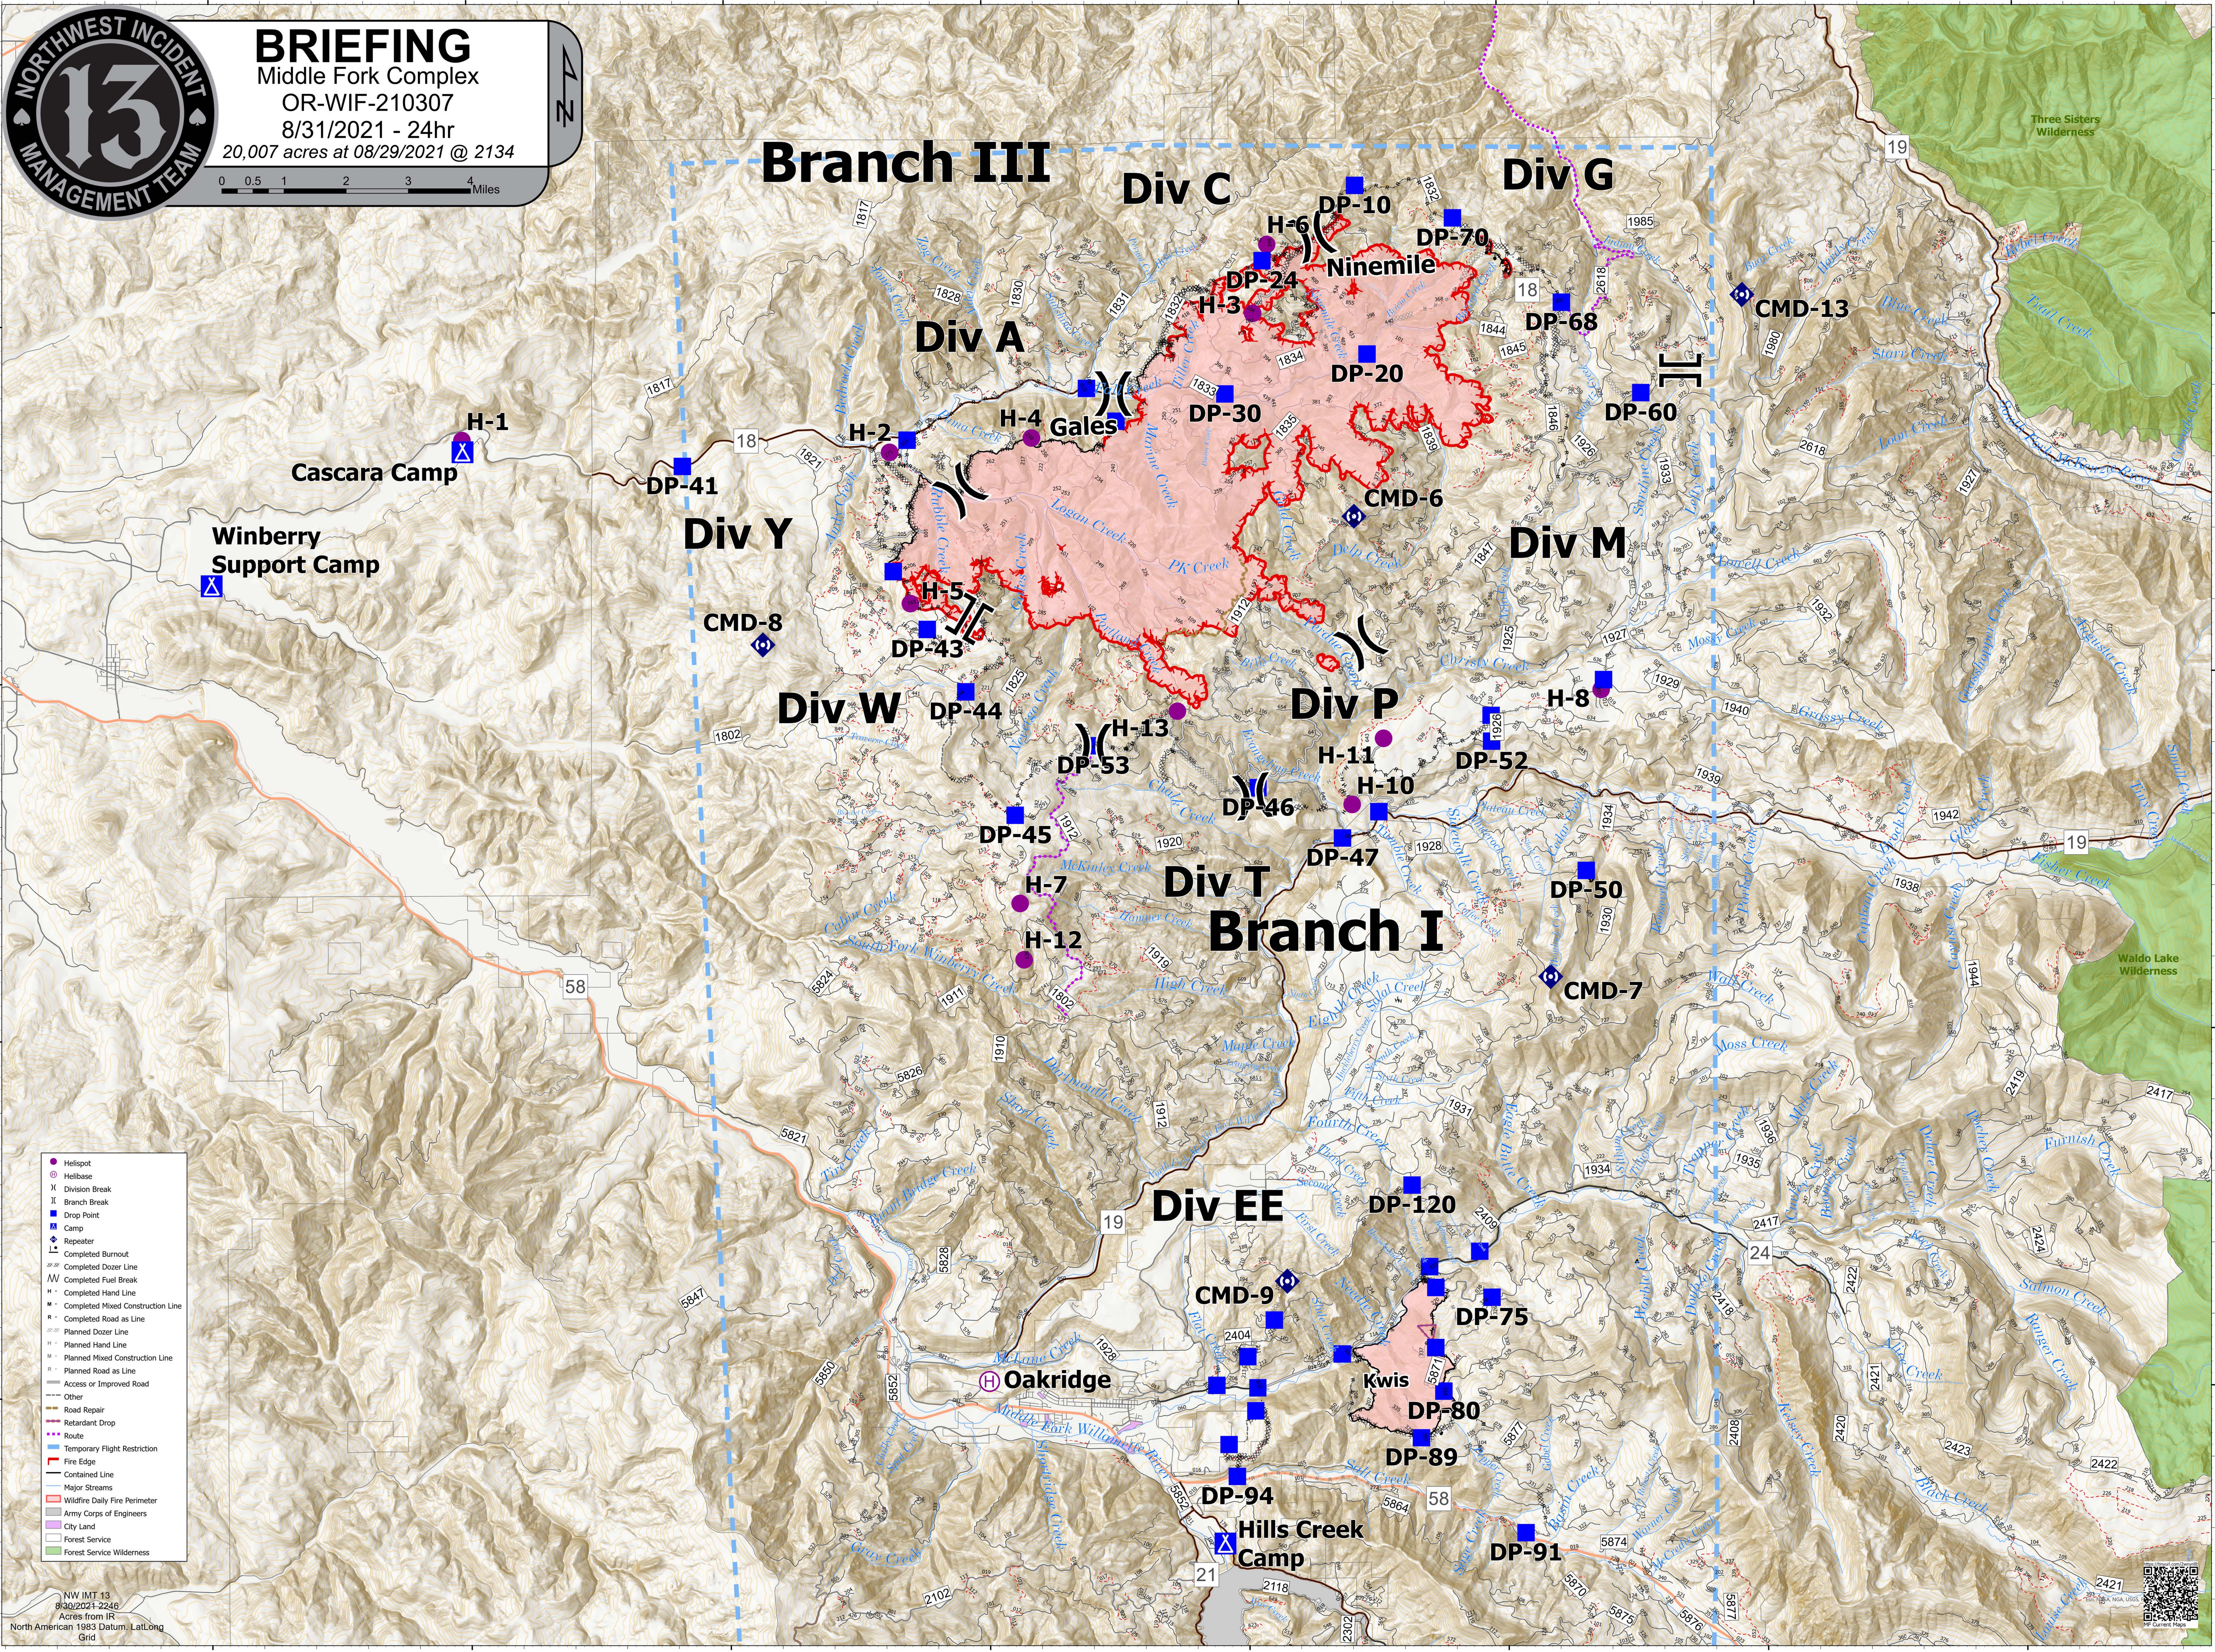

BRIEFING
Middle Fork Complex
OR-WIF-210307
8/31/2021 - 24hr
20,007 acres at 08/29/2021 @ 2134

- Helispot
- ⊕ Helibase
- X Division Break
- I Branch Break
- Drop Point
- ⊠ Camp
- ⊠ Repeater
- ⊠ Completed Burnout
- ⊠ Completed Dozer Line
- ⊠ Completed Fuel Break
- ⊠ Completed Hand Line
- ⊠ Completed Mixed Construction Line
- ⊠ Completed Road as Line
- ⊠ Planned Dozer Line
- ⊠ Planned Hand Line
- ⊠ Planned Mixed Construction Line
- ⊠ Planned Road as Line
- ⊠ Access or Improved Road
- ⊠ Other
- ⊠ Road Repair
- ⊠ Retardant Drop
- ⊠ Route
- ⊠ Temporary Flight Restriction
- Fire Edge
- Contained Line
- Major Streams
- Wildfire Daily Fire Perimeter
- Army Corps of Engineers
- City Land
- Forest Service
- Forest Service Wilderness

NW IMT 13
8/30/2021 22:46
Acres from IR
North American 1983 Datum, Lat/Long
Grid