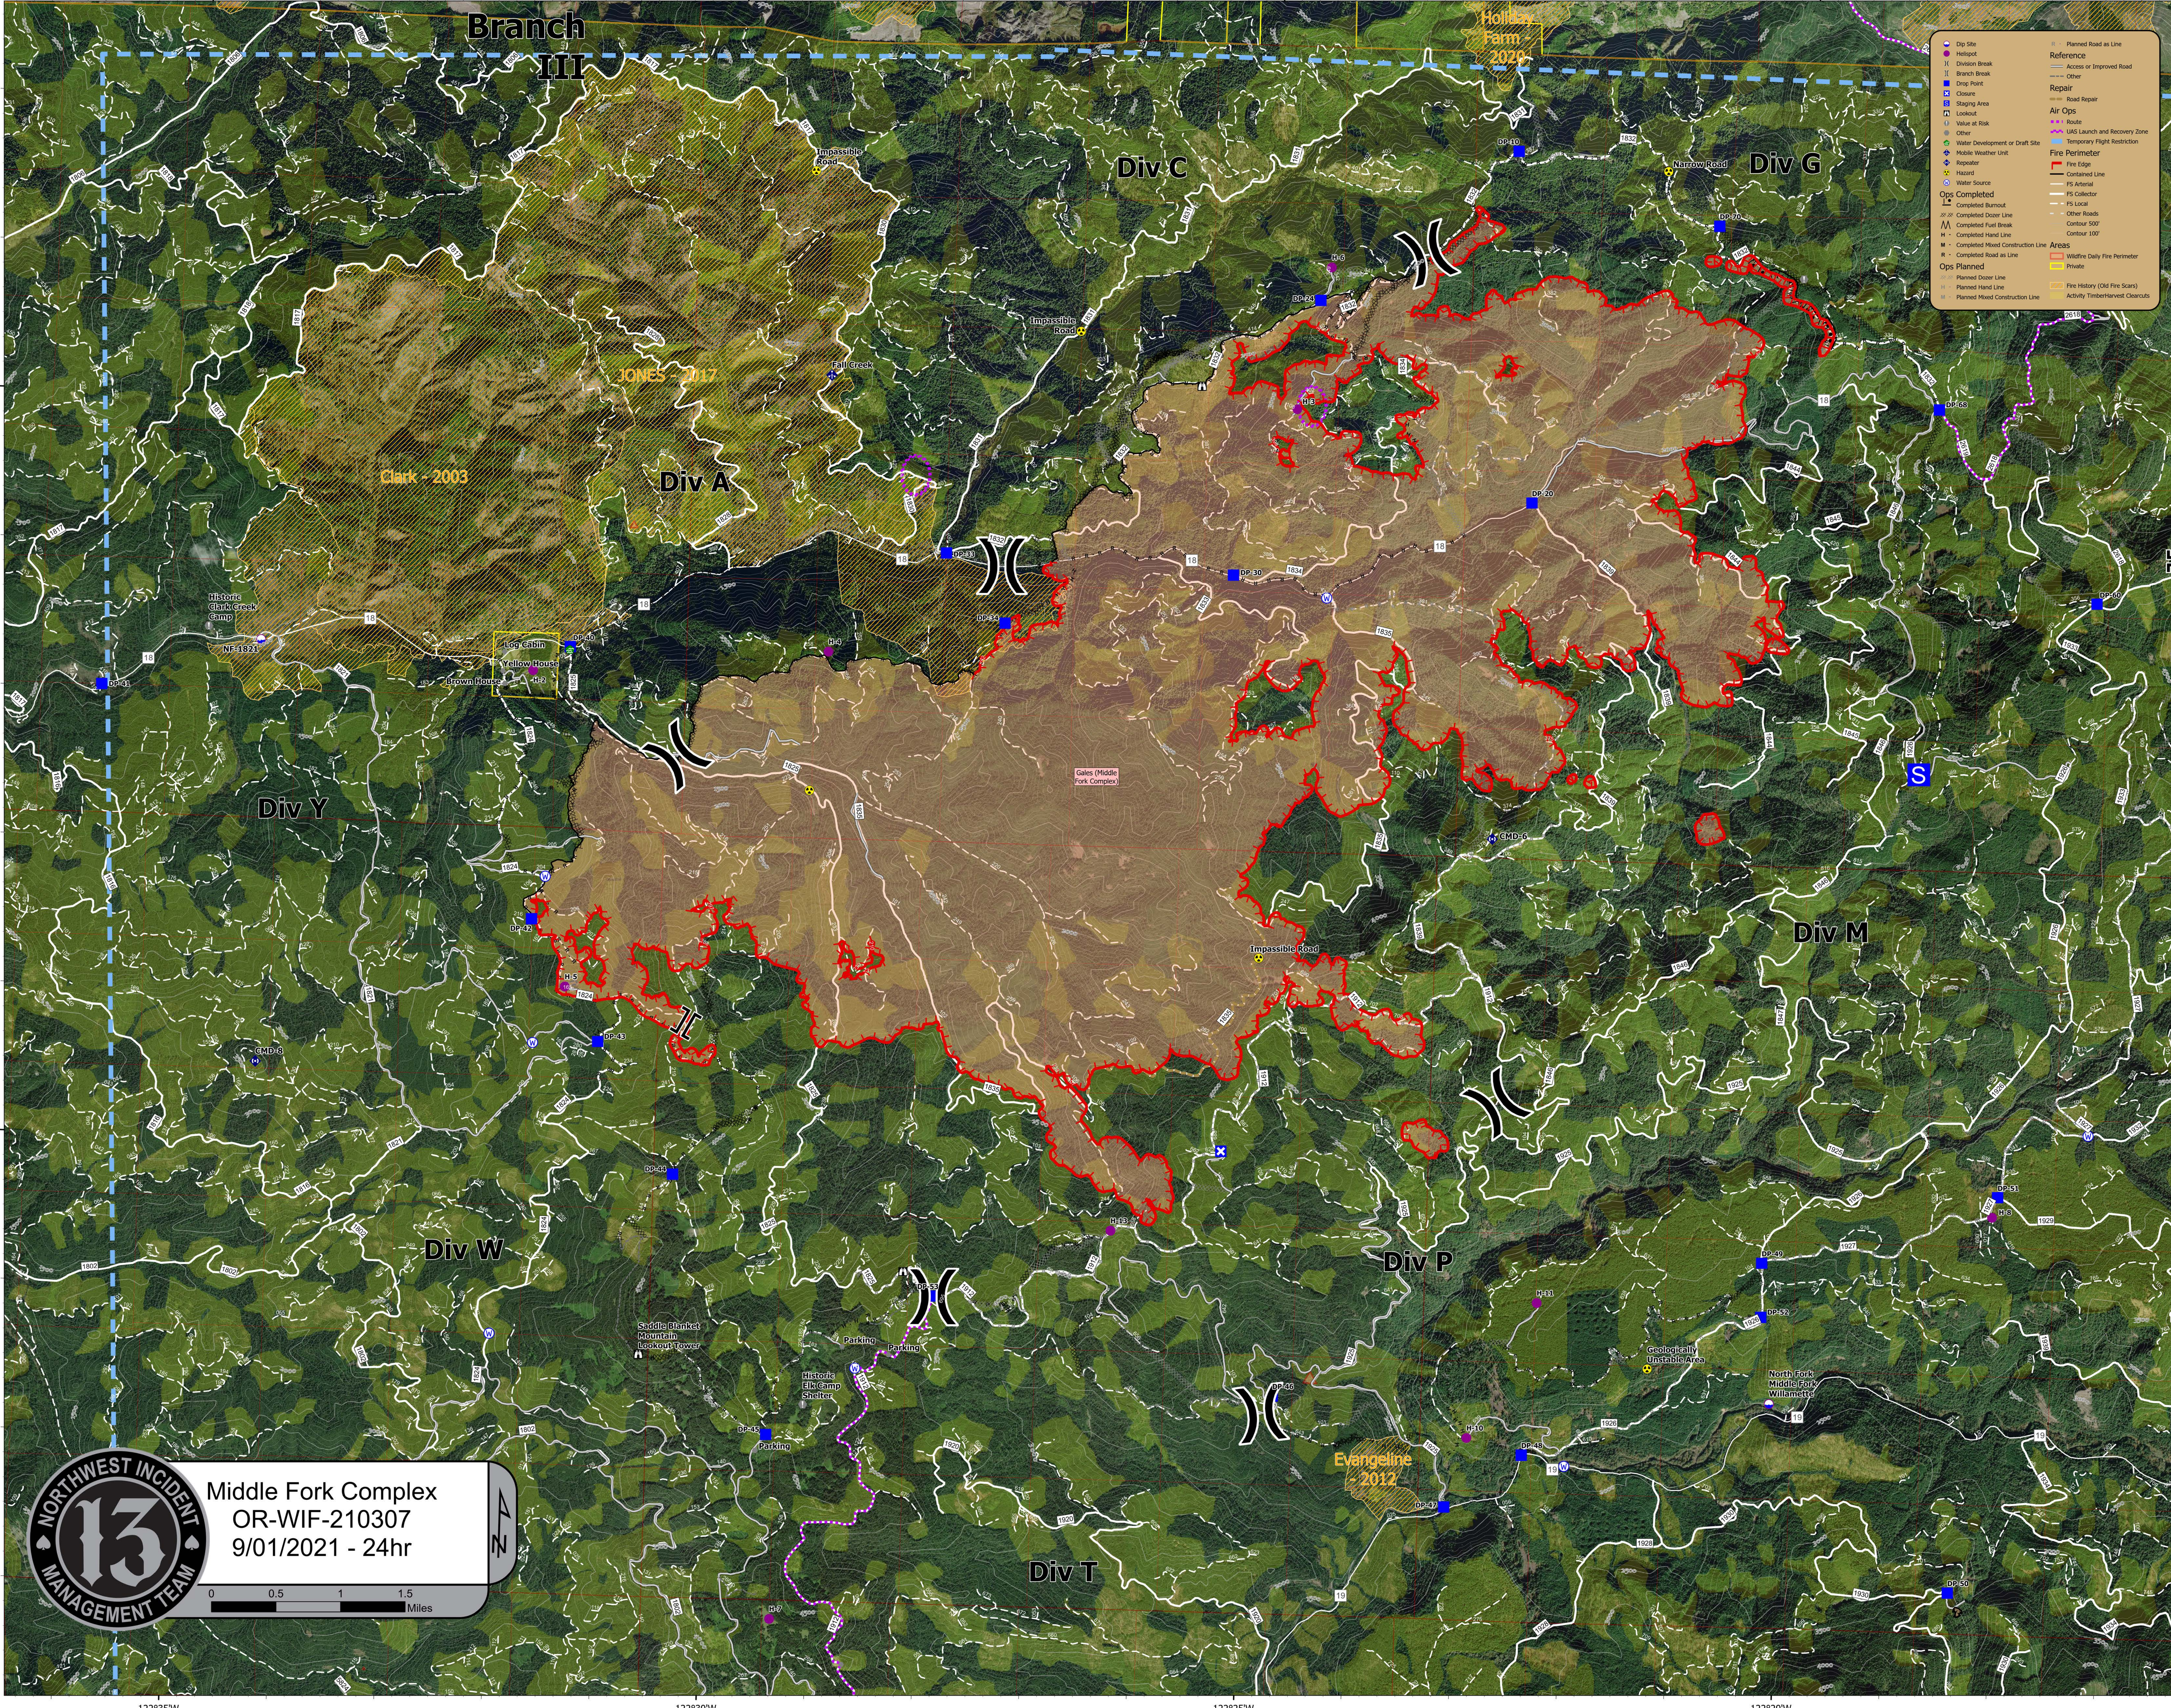

N. OPERATIONS - ORTHO

20,506 acres at 08/30/2021 @ 2135
Gales: 19,021 acres, Kwis: 1,485 acres

Middle Fork Complex

- Reference**
 - Planned Road as Line
 - Access or Improved Road
 - Other
- Repair**
 - Road Repair
- Air Ops**
 - Road
 - USFS Launch and Recovery Zone
 - Temporary Flight Restriction
- Fire Perimeter**
 - Fire Edge
 - Contained Line
 - FS Internal
 - FS Collector
 - FS Local
 - Other Roads
 - Contour 500'
 - Contour 100'
- Ops Completed**
 - Completed Burnout
 - Completed Dozer Line
 - Completed Fuel Break
 - Completed Hand Line
 - Completed Mixed Construction Line
 - Completed Road as Line
- Ops Planned**
 - Planned Dozer Line
 - Planned Hand Line
 - Planned Mixed Construction Line
- Wildfire Daily Fire Perimeter**
 - Private
 - Fire History (Old Fire Scans)
 - Activity TimberHarvest Clearcuts

Middle Fork Complex
OR-WIF-210307
9/01/2021 - 24hr

N44°N

N44°N

N55°E

N55°E

122°35'W

122°30'W

122°25'W

122°20'W

122°35'W

122°30'W

122°25'W

122°20'W