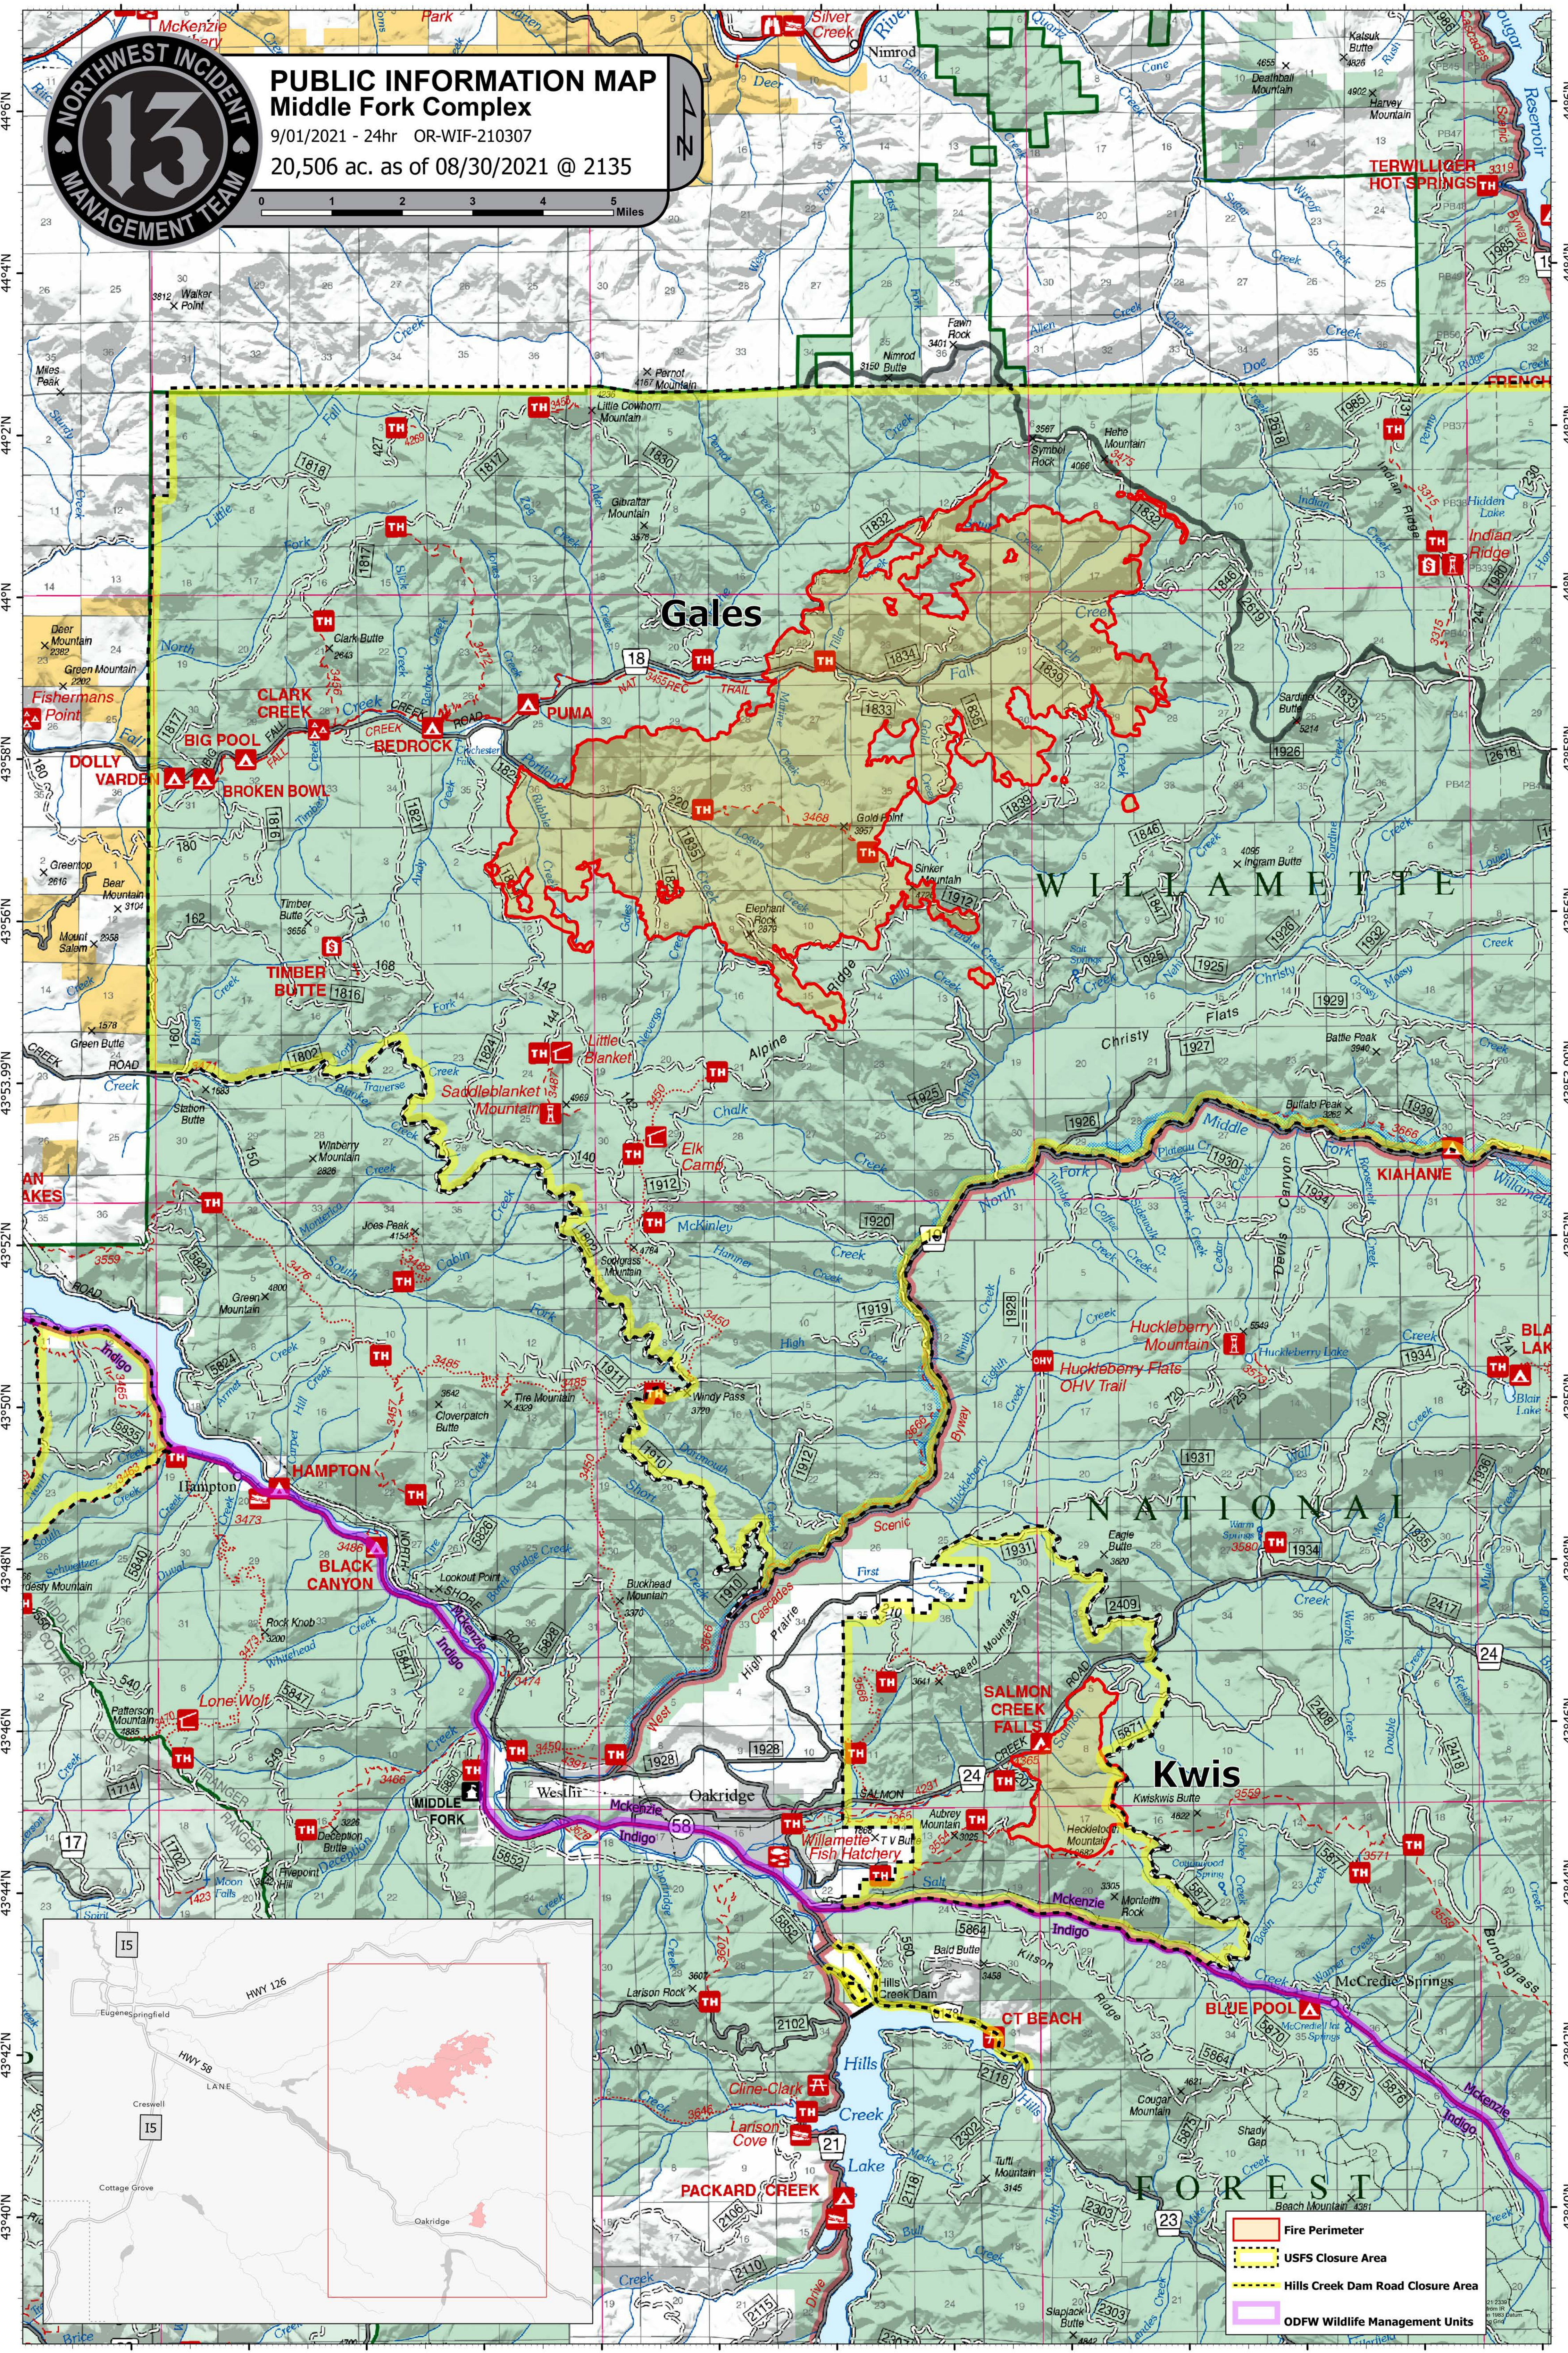

PUBLIC INFORMATION MAP
Middle Fork Complex
9/01/2021 - 24hr OR-WIF-210307
20,506 ac. as of 08/30/2021 @ 2135

- Fire Perimeter
- USFS Closure Area
- Hills Creek Dam Road Closure Area
- ODFW Wildlife Management Slups