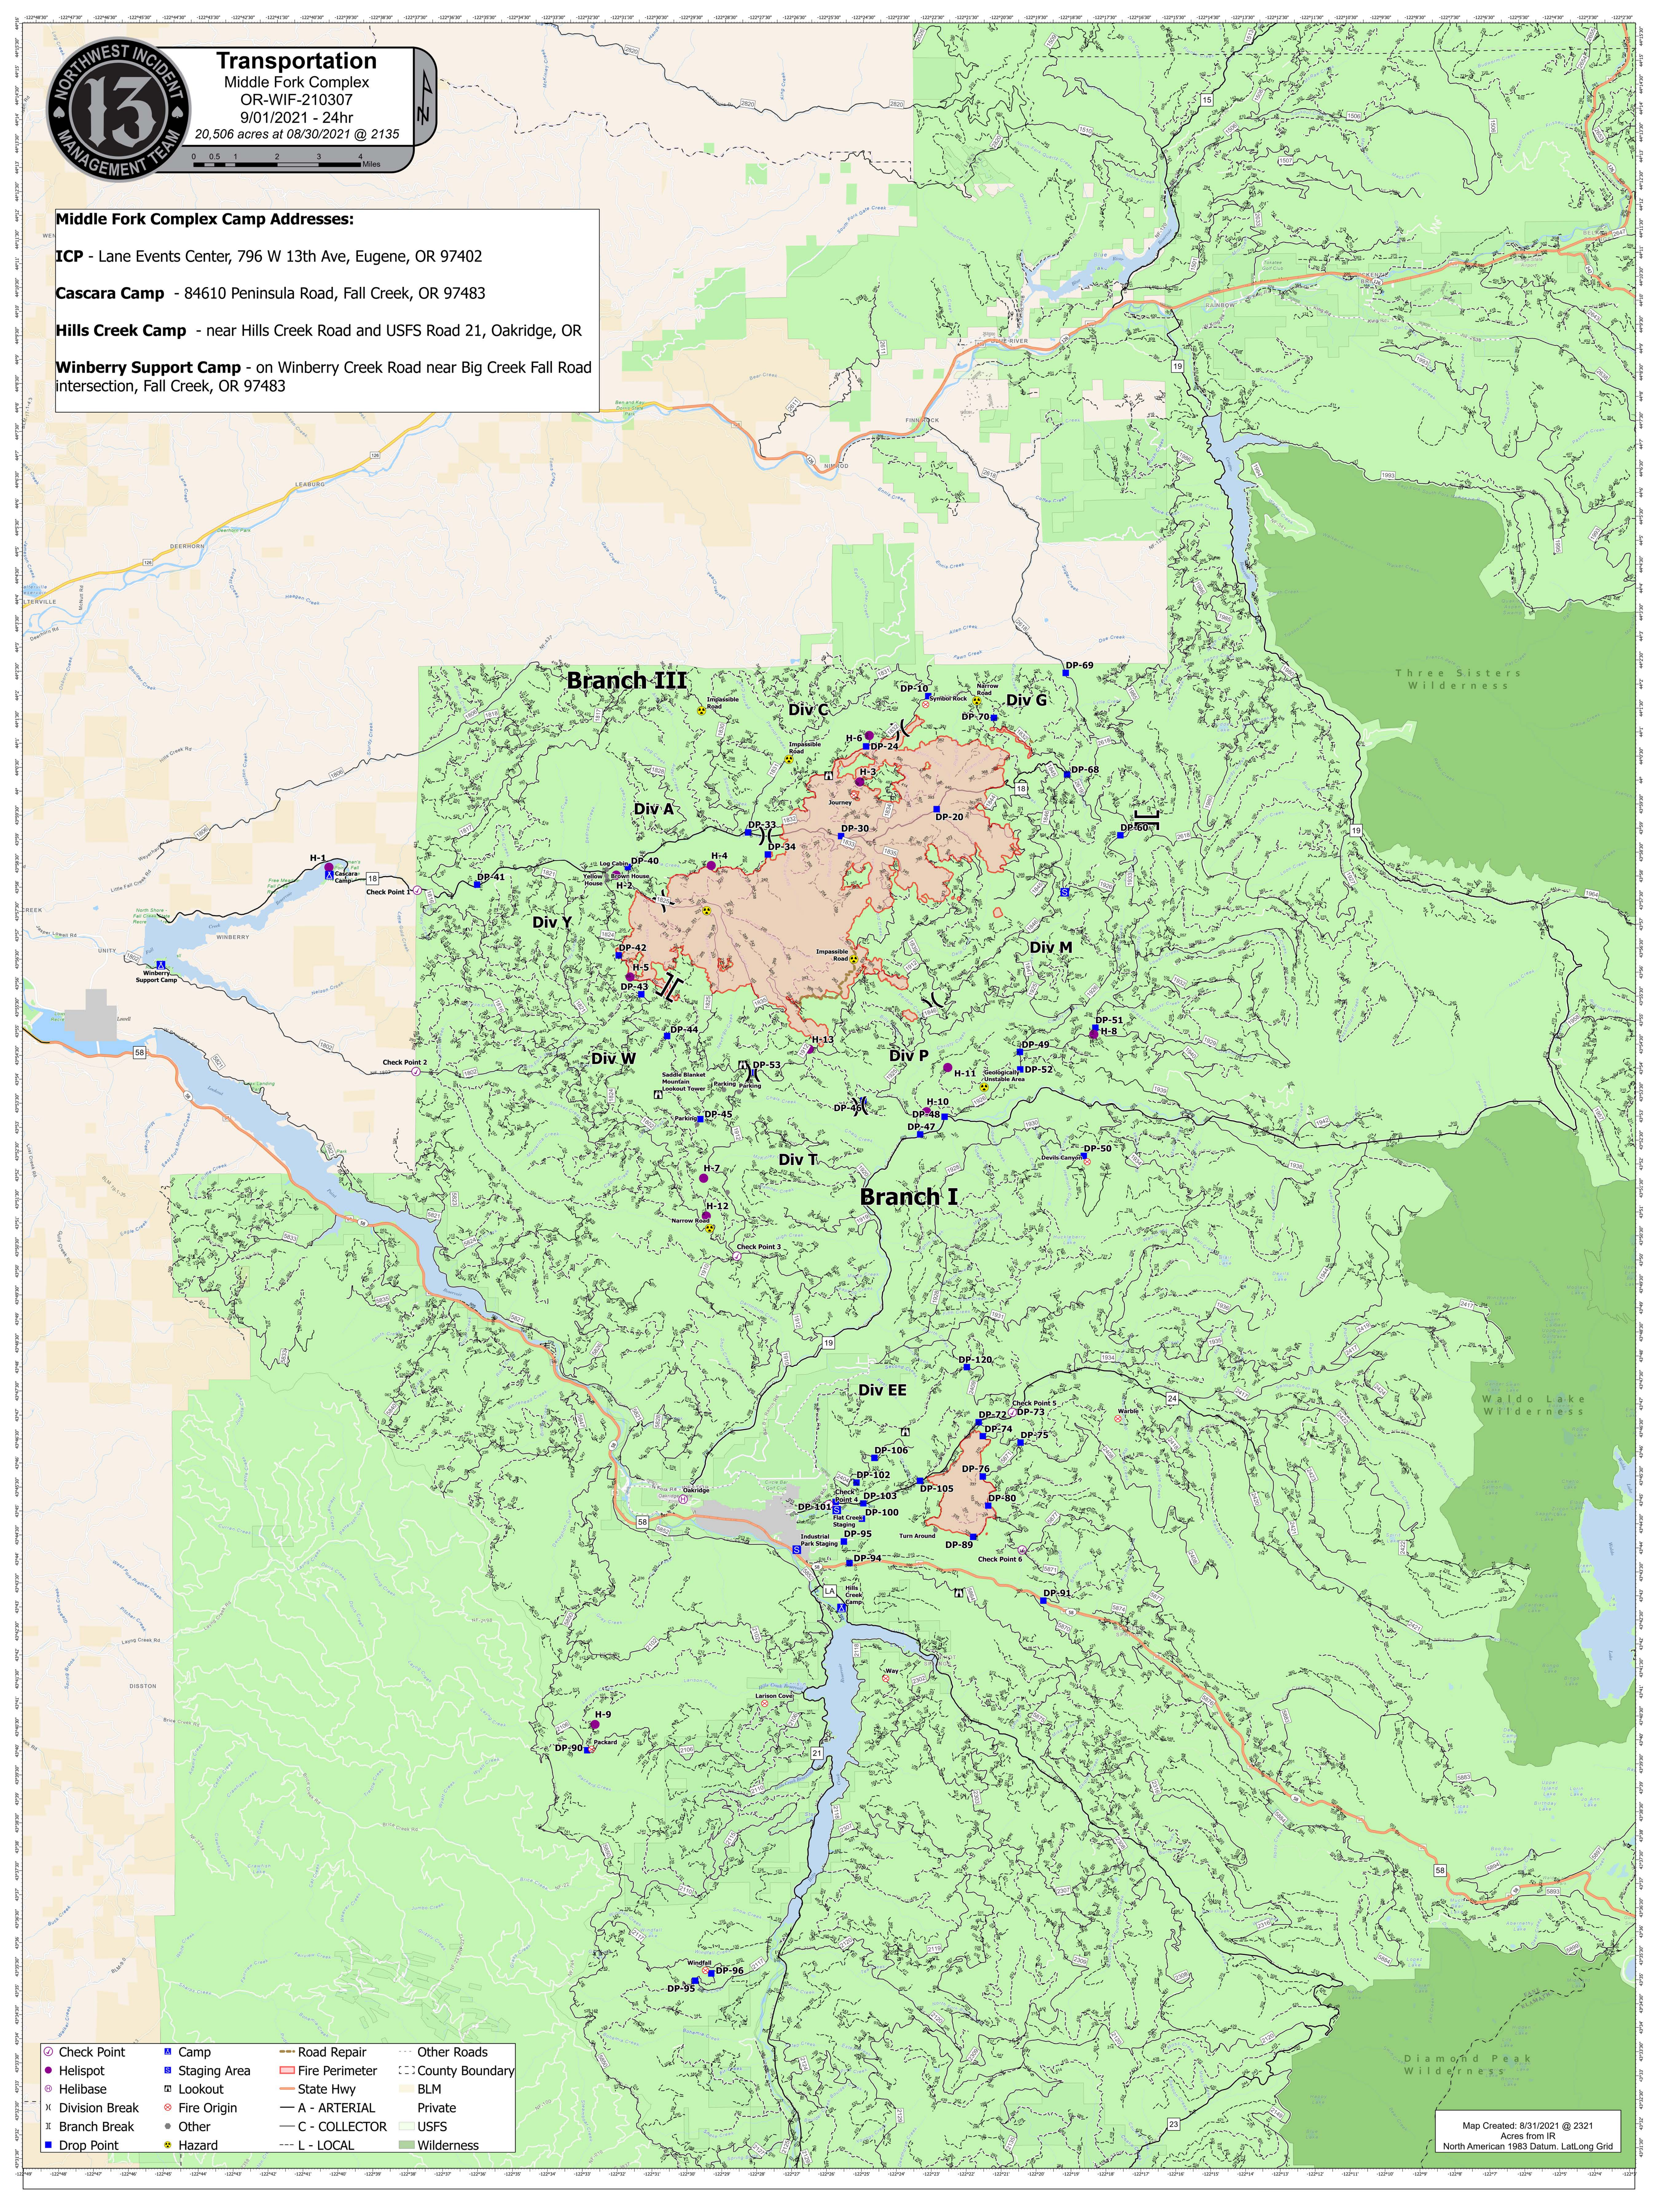

**Transportation**  
 Middle Fork Complex  
 OR-WIF-210307  
 9/01/2021 - 24hr  
 20,506 acres at 08/30/2021 @ 2135

0 0.5 1 2 3 4 Miles

**Middle Fork Complex Camp Addresses:**

**ICP** - Lane Events Center, 796 W 13th Ave, Eugene, OR 97402

**Cascara Camp** - 84610 Peninsula Road, Fall Creek, OR 97483

**Hills Creek Camp** - near Hills Creek Road and USFS Road 21, Oakridge, OR

**Winberry Support Camp** - on Winberry Creek Road near Big Creek Fall Road intersection, Fall Creek, OR 97483

○ Check Point	■ Camp	— Road Repair	--- Other Roads
● Helispot	■ Staging Area	— Fire Perimeter	--- County Boundary
⊗ Helibase	⊗ Lookout	— State Hwy	■ BLM
⊗ Division Break	⊗ Fire Origin	— A - ARTERIAL	■ Private
⊗ Branch Break	● Other	— C - COLLECTOR	■ USFS
■ Drop Point	★ Hazard	--- L - LOCAL	■ Wilderness

Map Created: 8/31/2021 @ 2321  
 Acres from IR  
 North American 1983 Datum, Lat/Long Grid