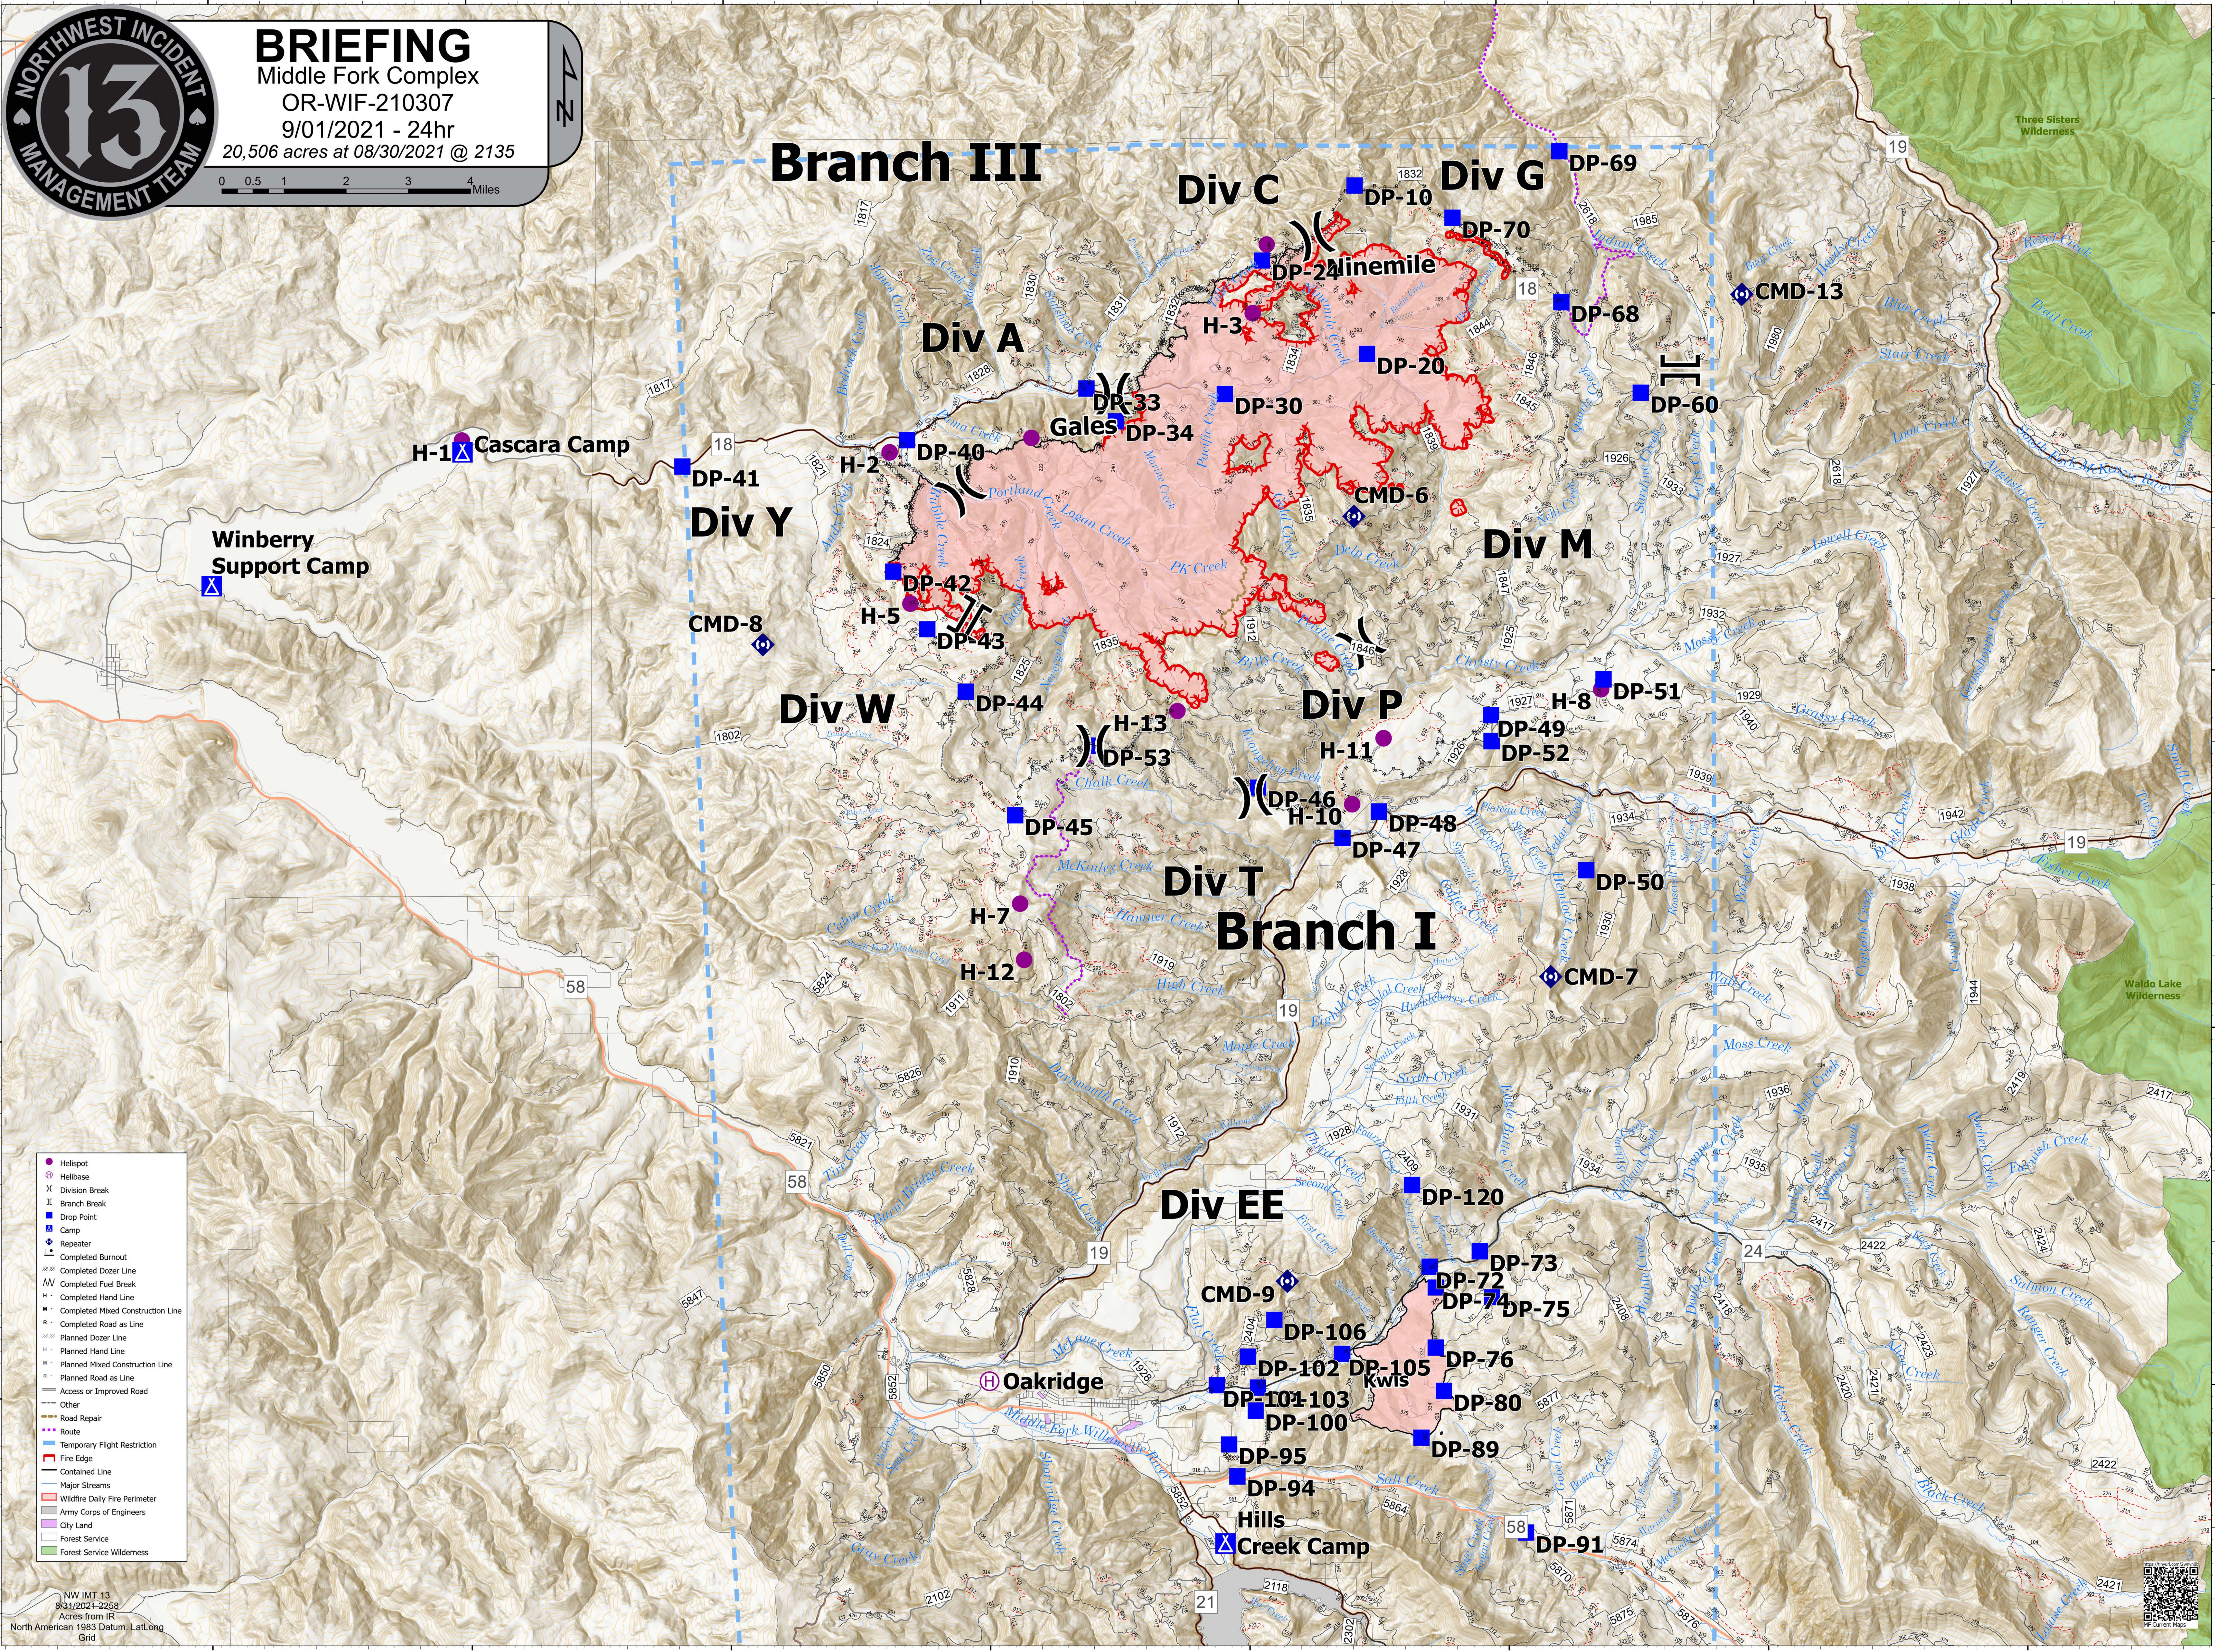

**BRIEFING**  
 Middle Fork Complex  
 OR-WIF-210307  
 9/01/2021 - 24hr  
 20,506 acres at 08/30/2021 @ 2135

- Helispot
- Helibase
- ⌵ Division Break
- ⌵ Branch Break
- Drop Point
- ⌵ Camp
- ⌵ Repeater
- ⊞ Completed Burnout
- ⊞ Completed Dozer Line
- ⊞ Completed Fuel Break
- ⊞ Completed Hand Line
- ⊞ Completed Mixed Construction Line
- ⊞ Completed Road as Line
- ⊞ Planned Dozer Line
- ⊞ Planned Hand Line
- ⊞ Planned Mixed Construction Line
- ⊞ Planned Road as Line
- Access or Improved Road
- Other
- Road Repair
- Route
- Temporary Flight Restriction
- Fire Edge
- Contained Line
- Major Streams
- Wildfire Daily Fire Perimeter
- Army Corps of Engineers
- City Land
- Forest Service
- Forest Service Wilderness

NW IMT 13  
 9/31/2021-2258  
 Acres from IR  
 North American 1983 Datum, Lat/Long  
 Grid