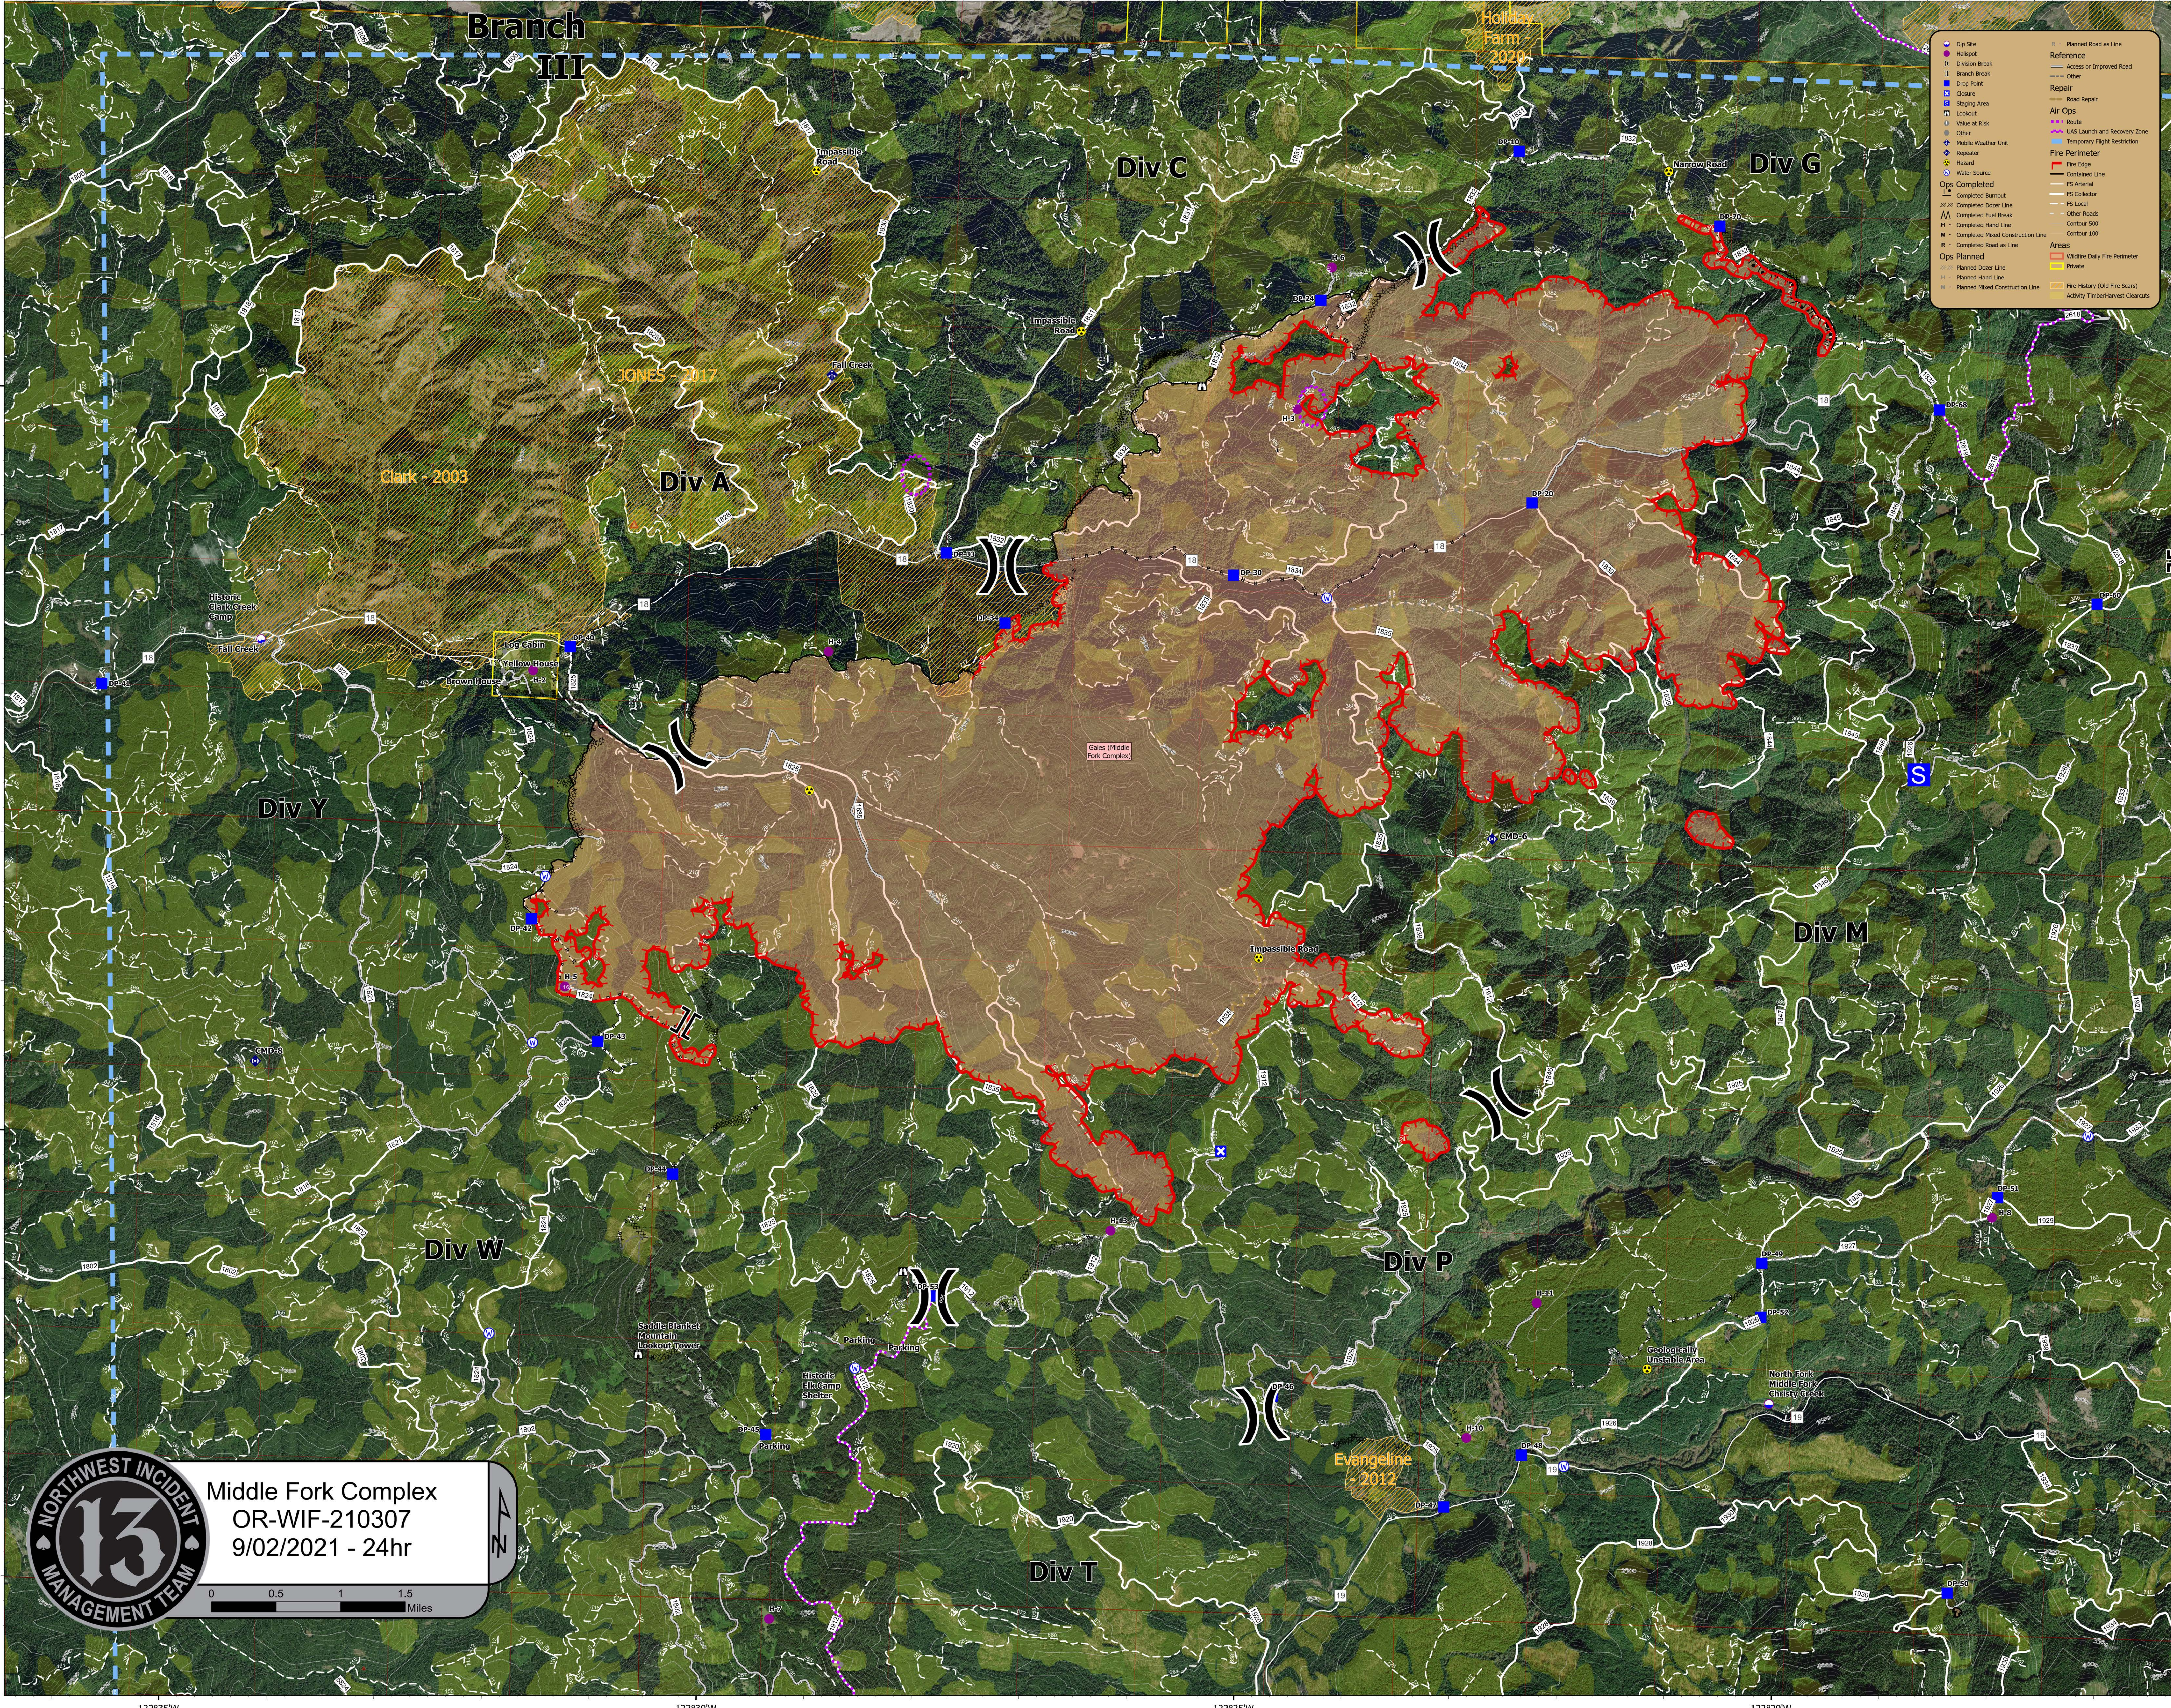

20,895 acres at 08/31/2021 @ 2112
Gales: 19,410 acres, Kwis: 1,485 acres

Middle Fork Complex
OR-WIF-210307
9/02/2021 - 24hr