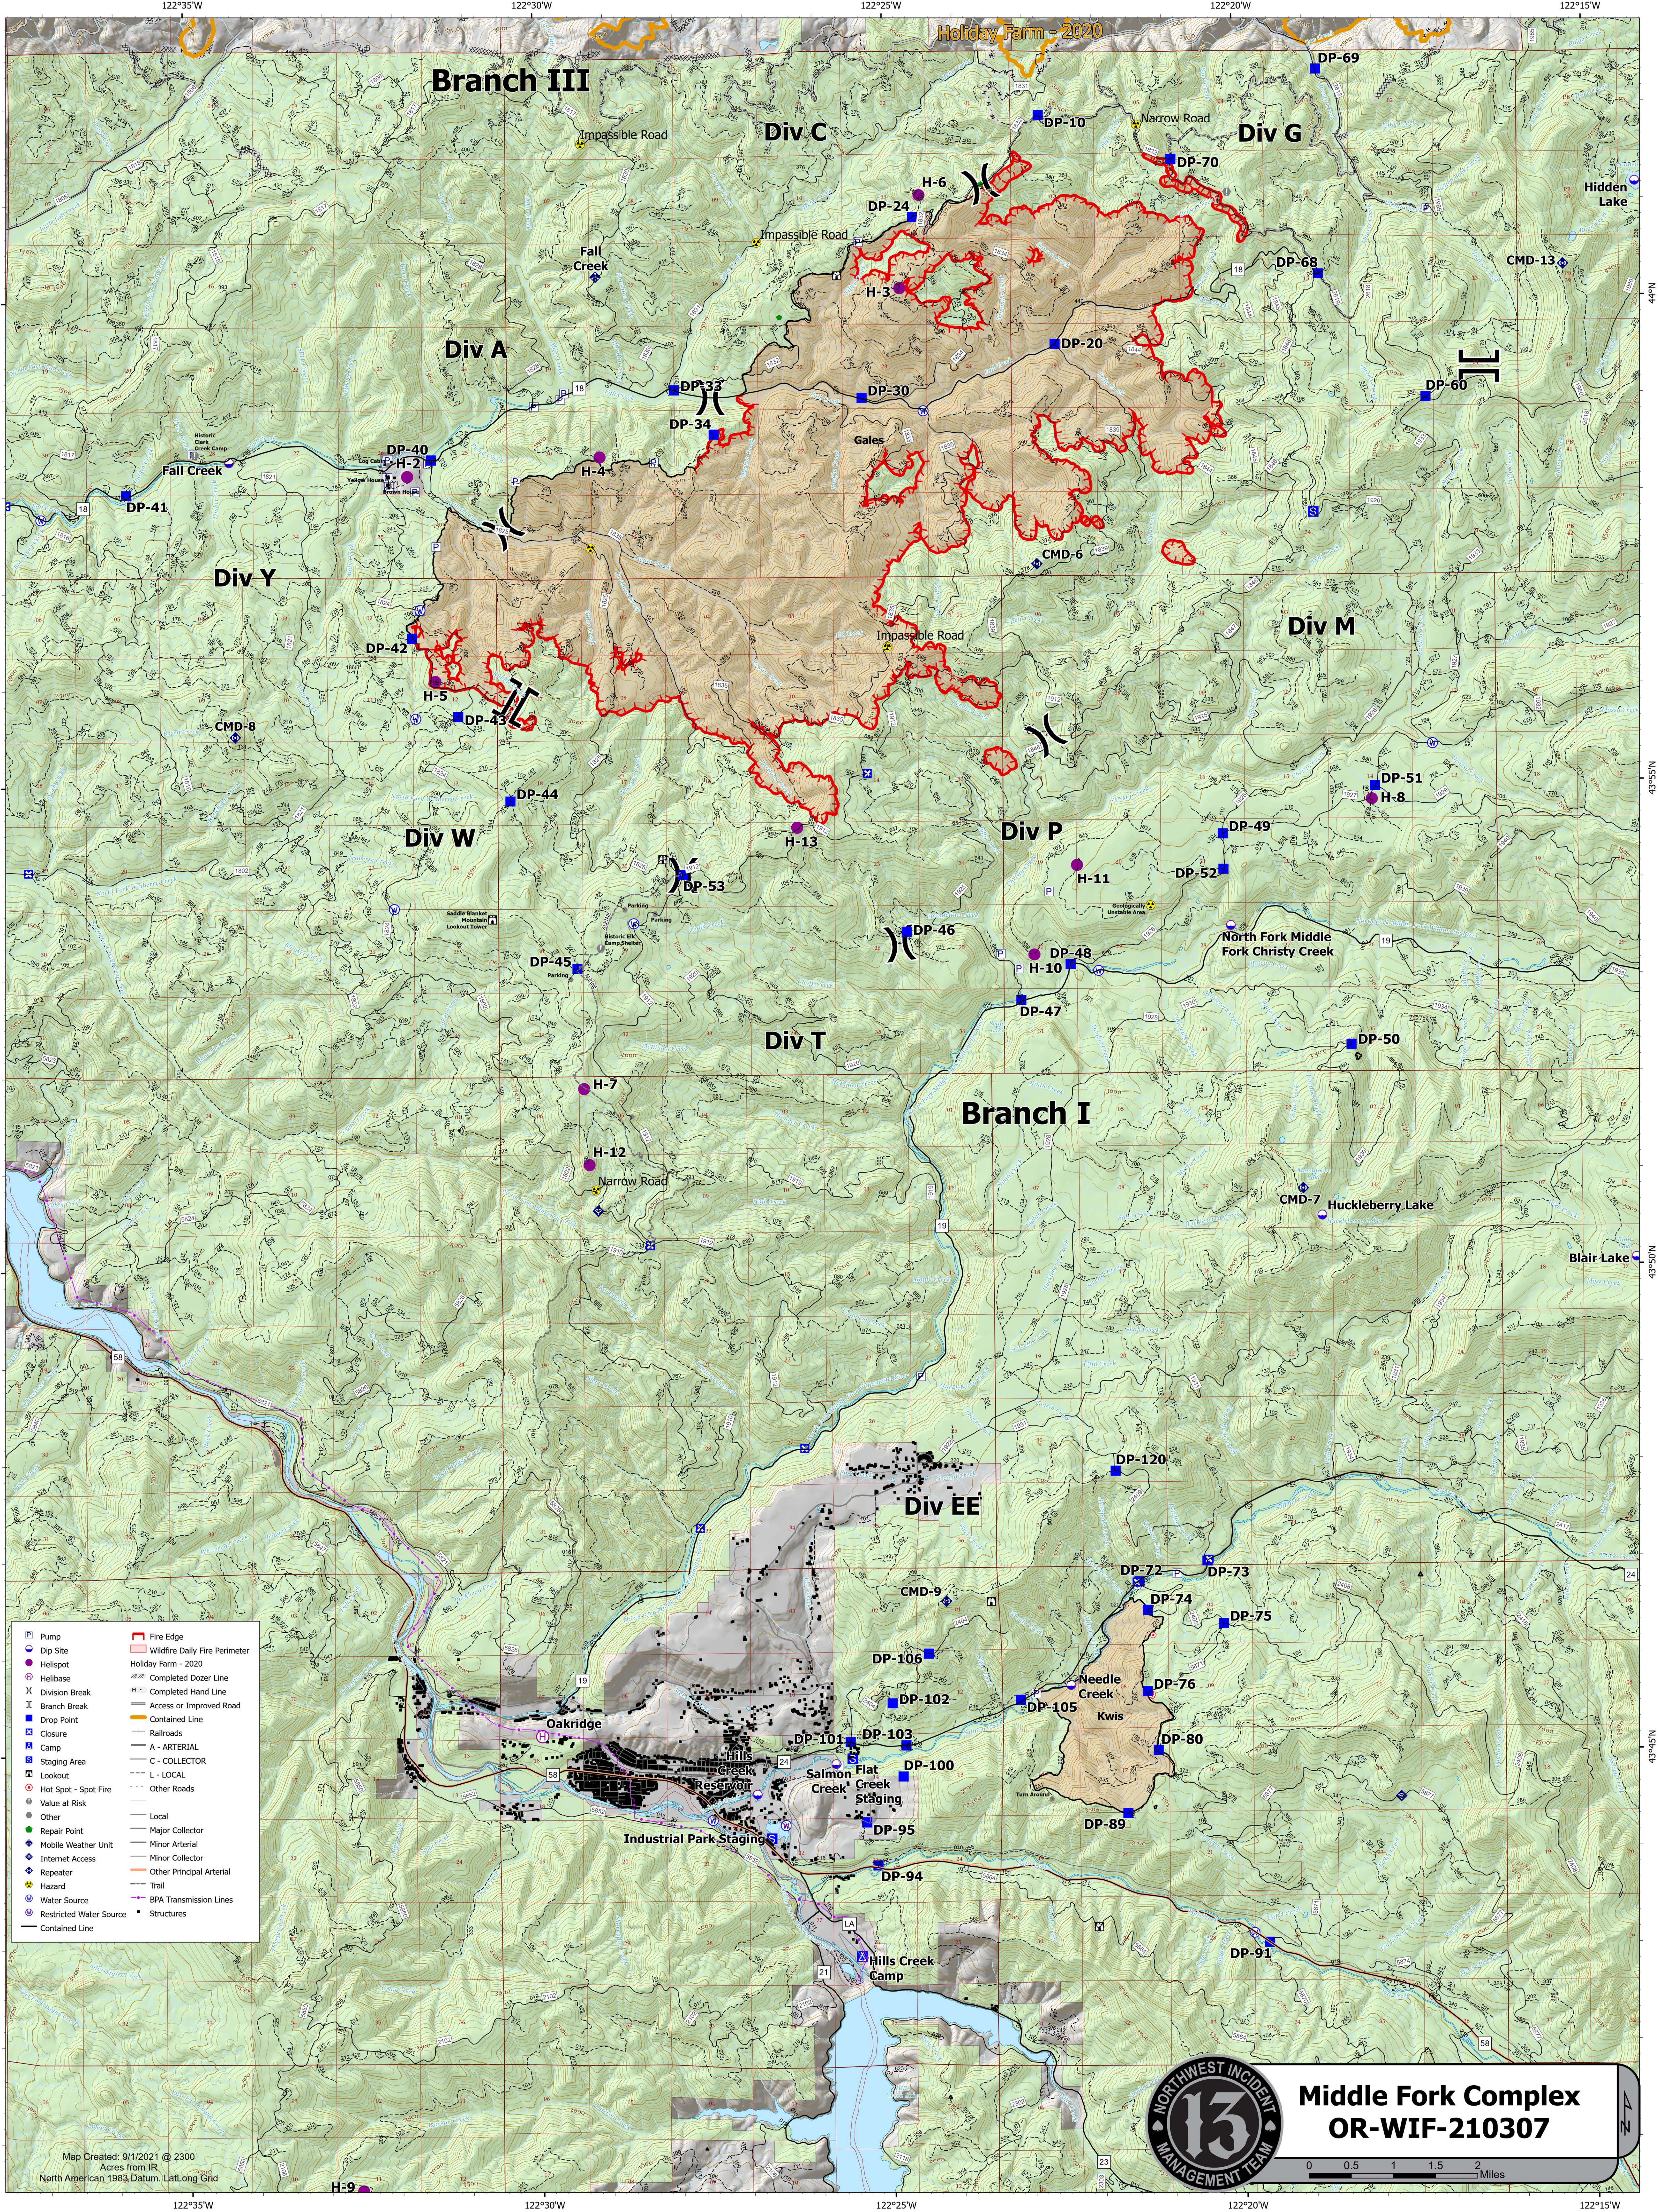

OPERATIONS

20,895 acres 08/31/2021 @ 2112
Gales: 19,410 acres, Kwis: 1,485 acres

Middle Fork Complex

Map Created 9/1/2021 @ 2300

Map Created: 9/1/2021 @ 2300
Acres from IR
North American 1983 Datum, Lat,Long Grid

NORTHWEST INCIDENT MANAGEMENT TEAM

13

Middle Fork Complex OR-WIF-210307

0 0.5 1 1.5 2 Miles