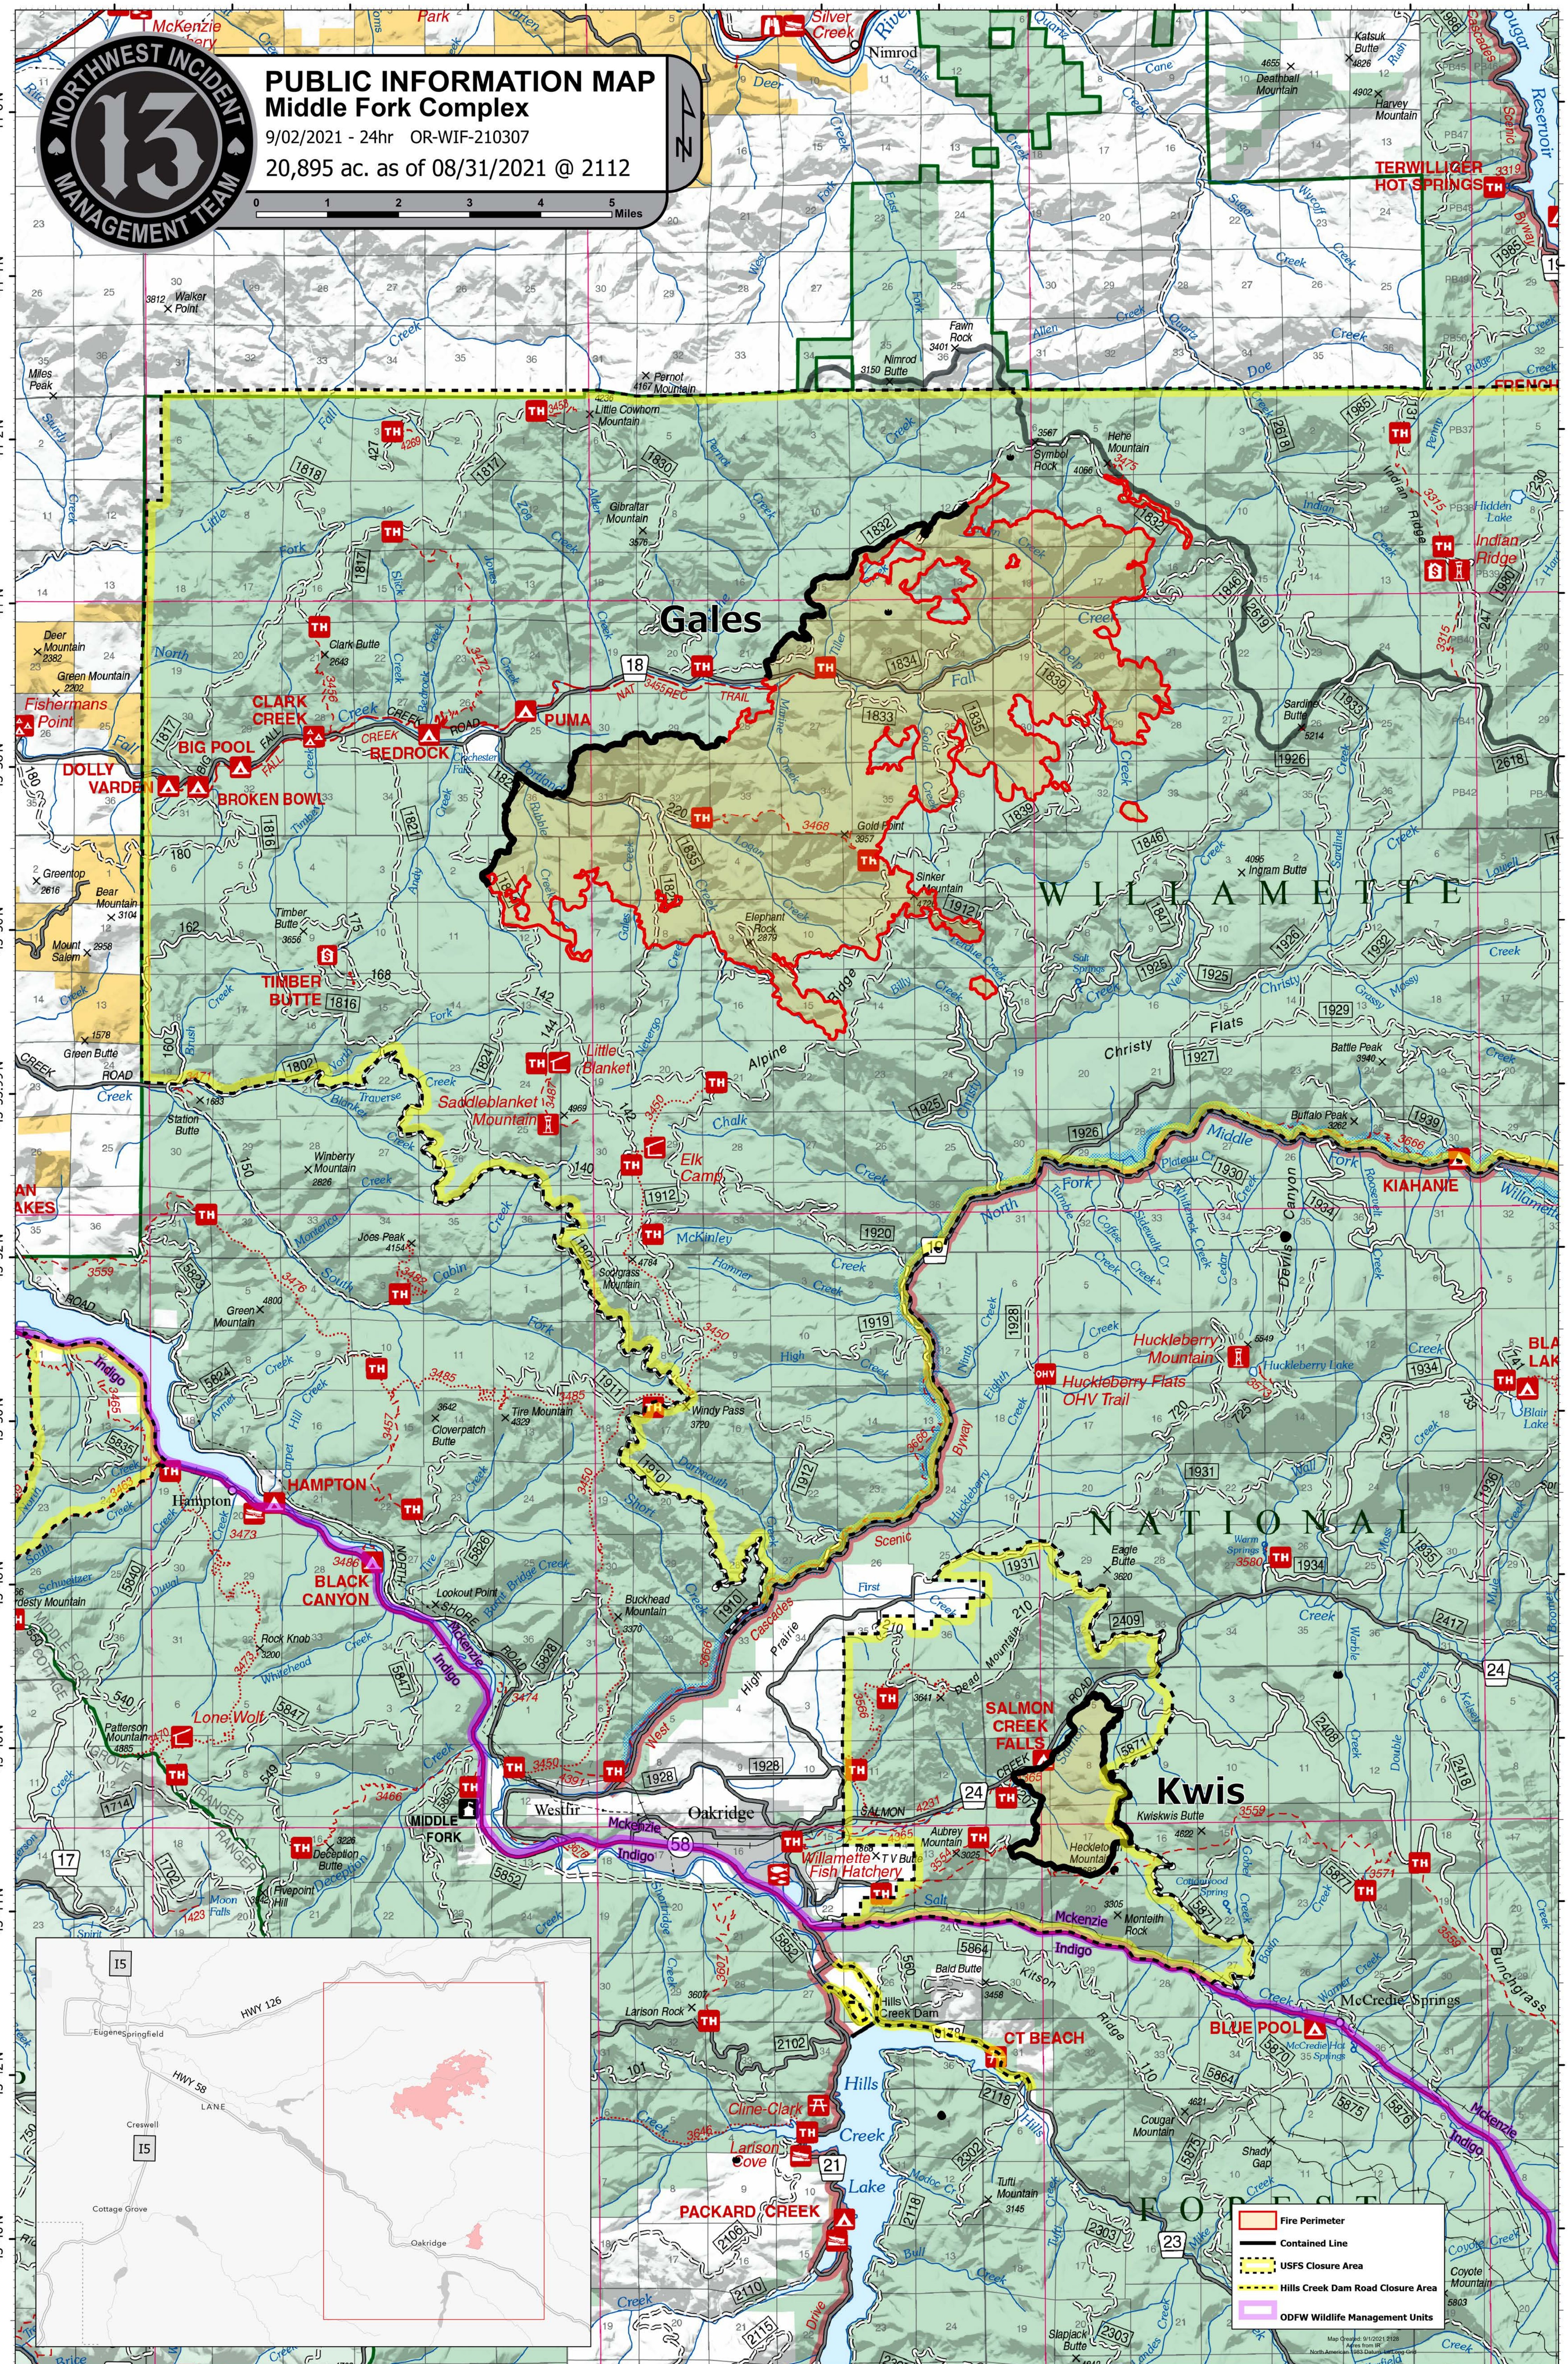

PUBLIC INFORMATION MAP Middle Fork Complex

9/02/2021 - 24hr OR-WIF-210307
20,895 ac. as of 08/31/2021 @ 2112

- Fire Perimeter
- Contained Line
- USFS Closure Area
- Hills Creek Dam Road Closure Area
- ODFW Wildlife Management Units