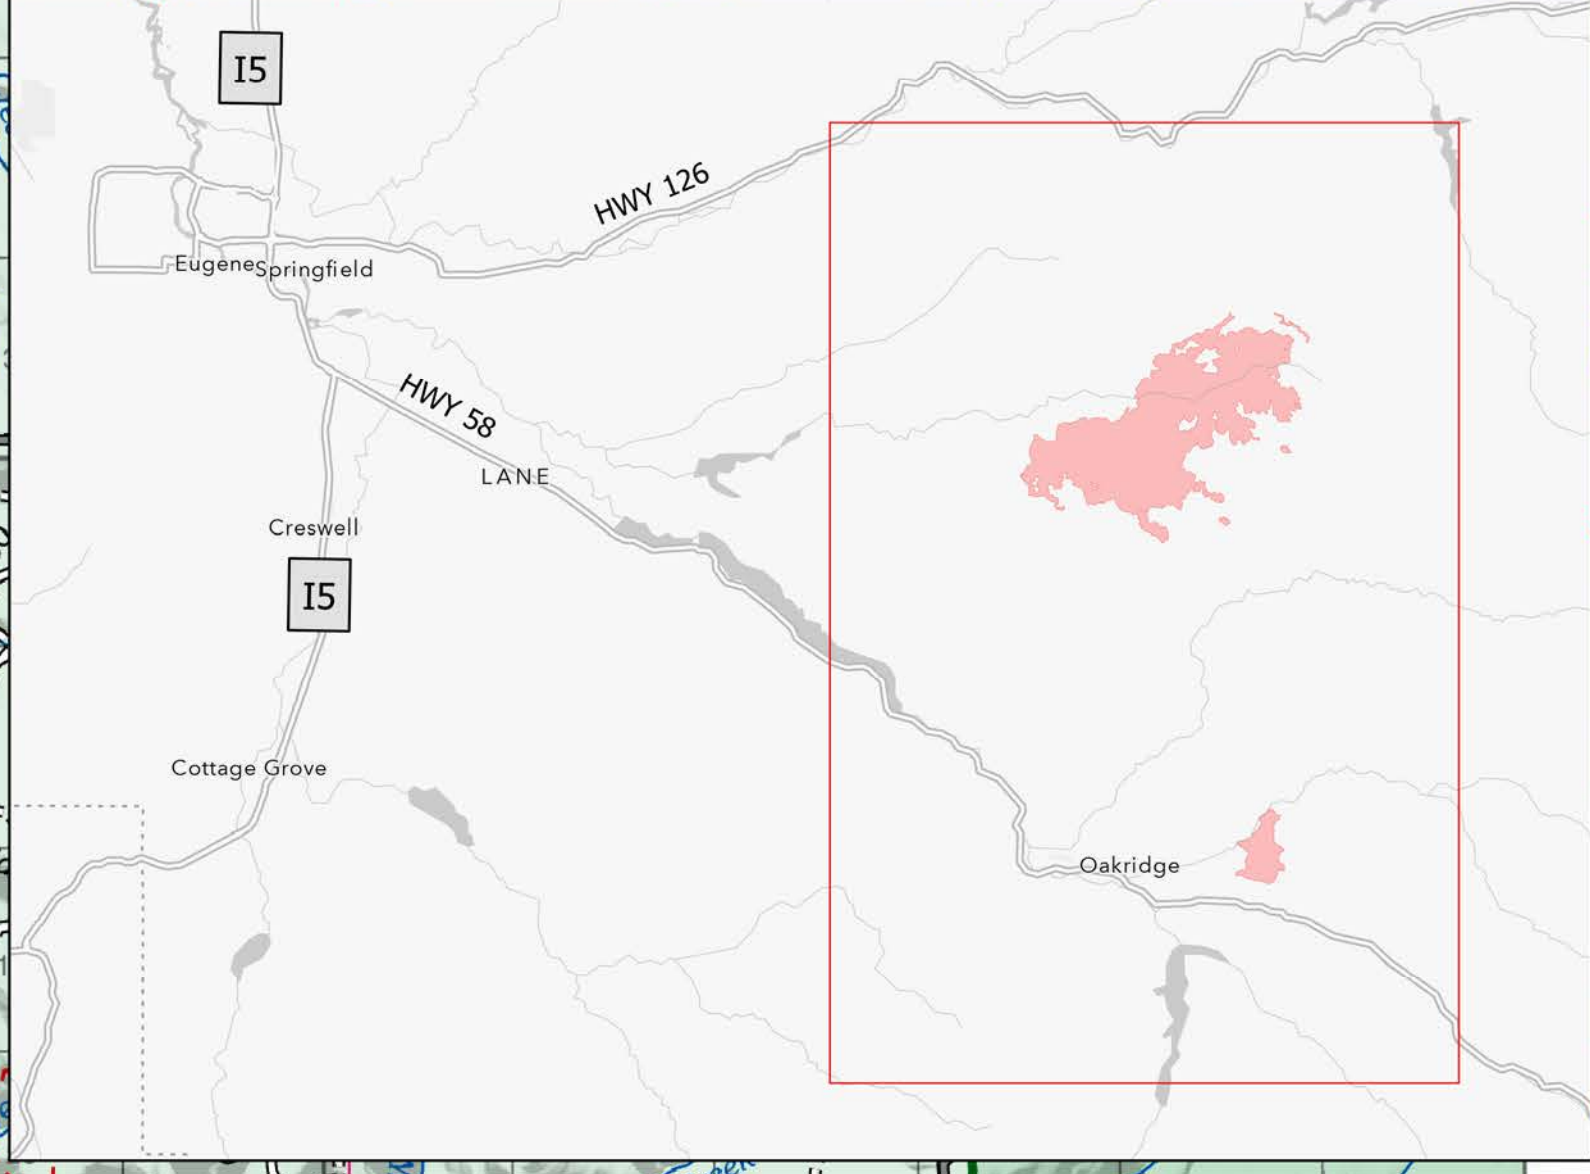

PUBLIC INFORMATION MAP Middle Fork Complex

9/02/2021 - 24hr OR-WIF-210307
20,895 ac. as of 08/31/2021 @ 2112

- Fire Perimeter
- Contained Line
- USFS Closure Area
- Hills Creek Dam Road Closure Area
- ODFW Wildlife Management Units