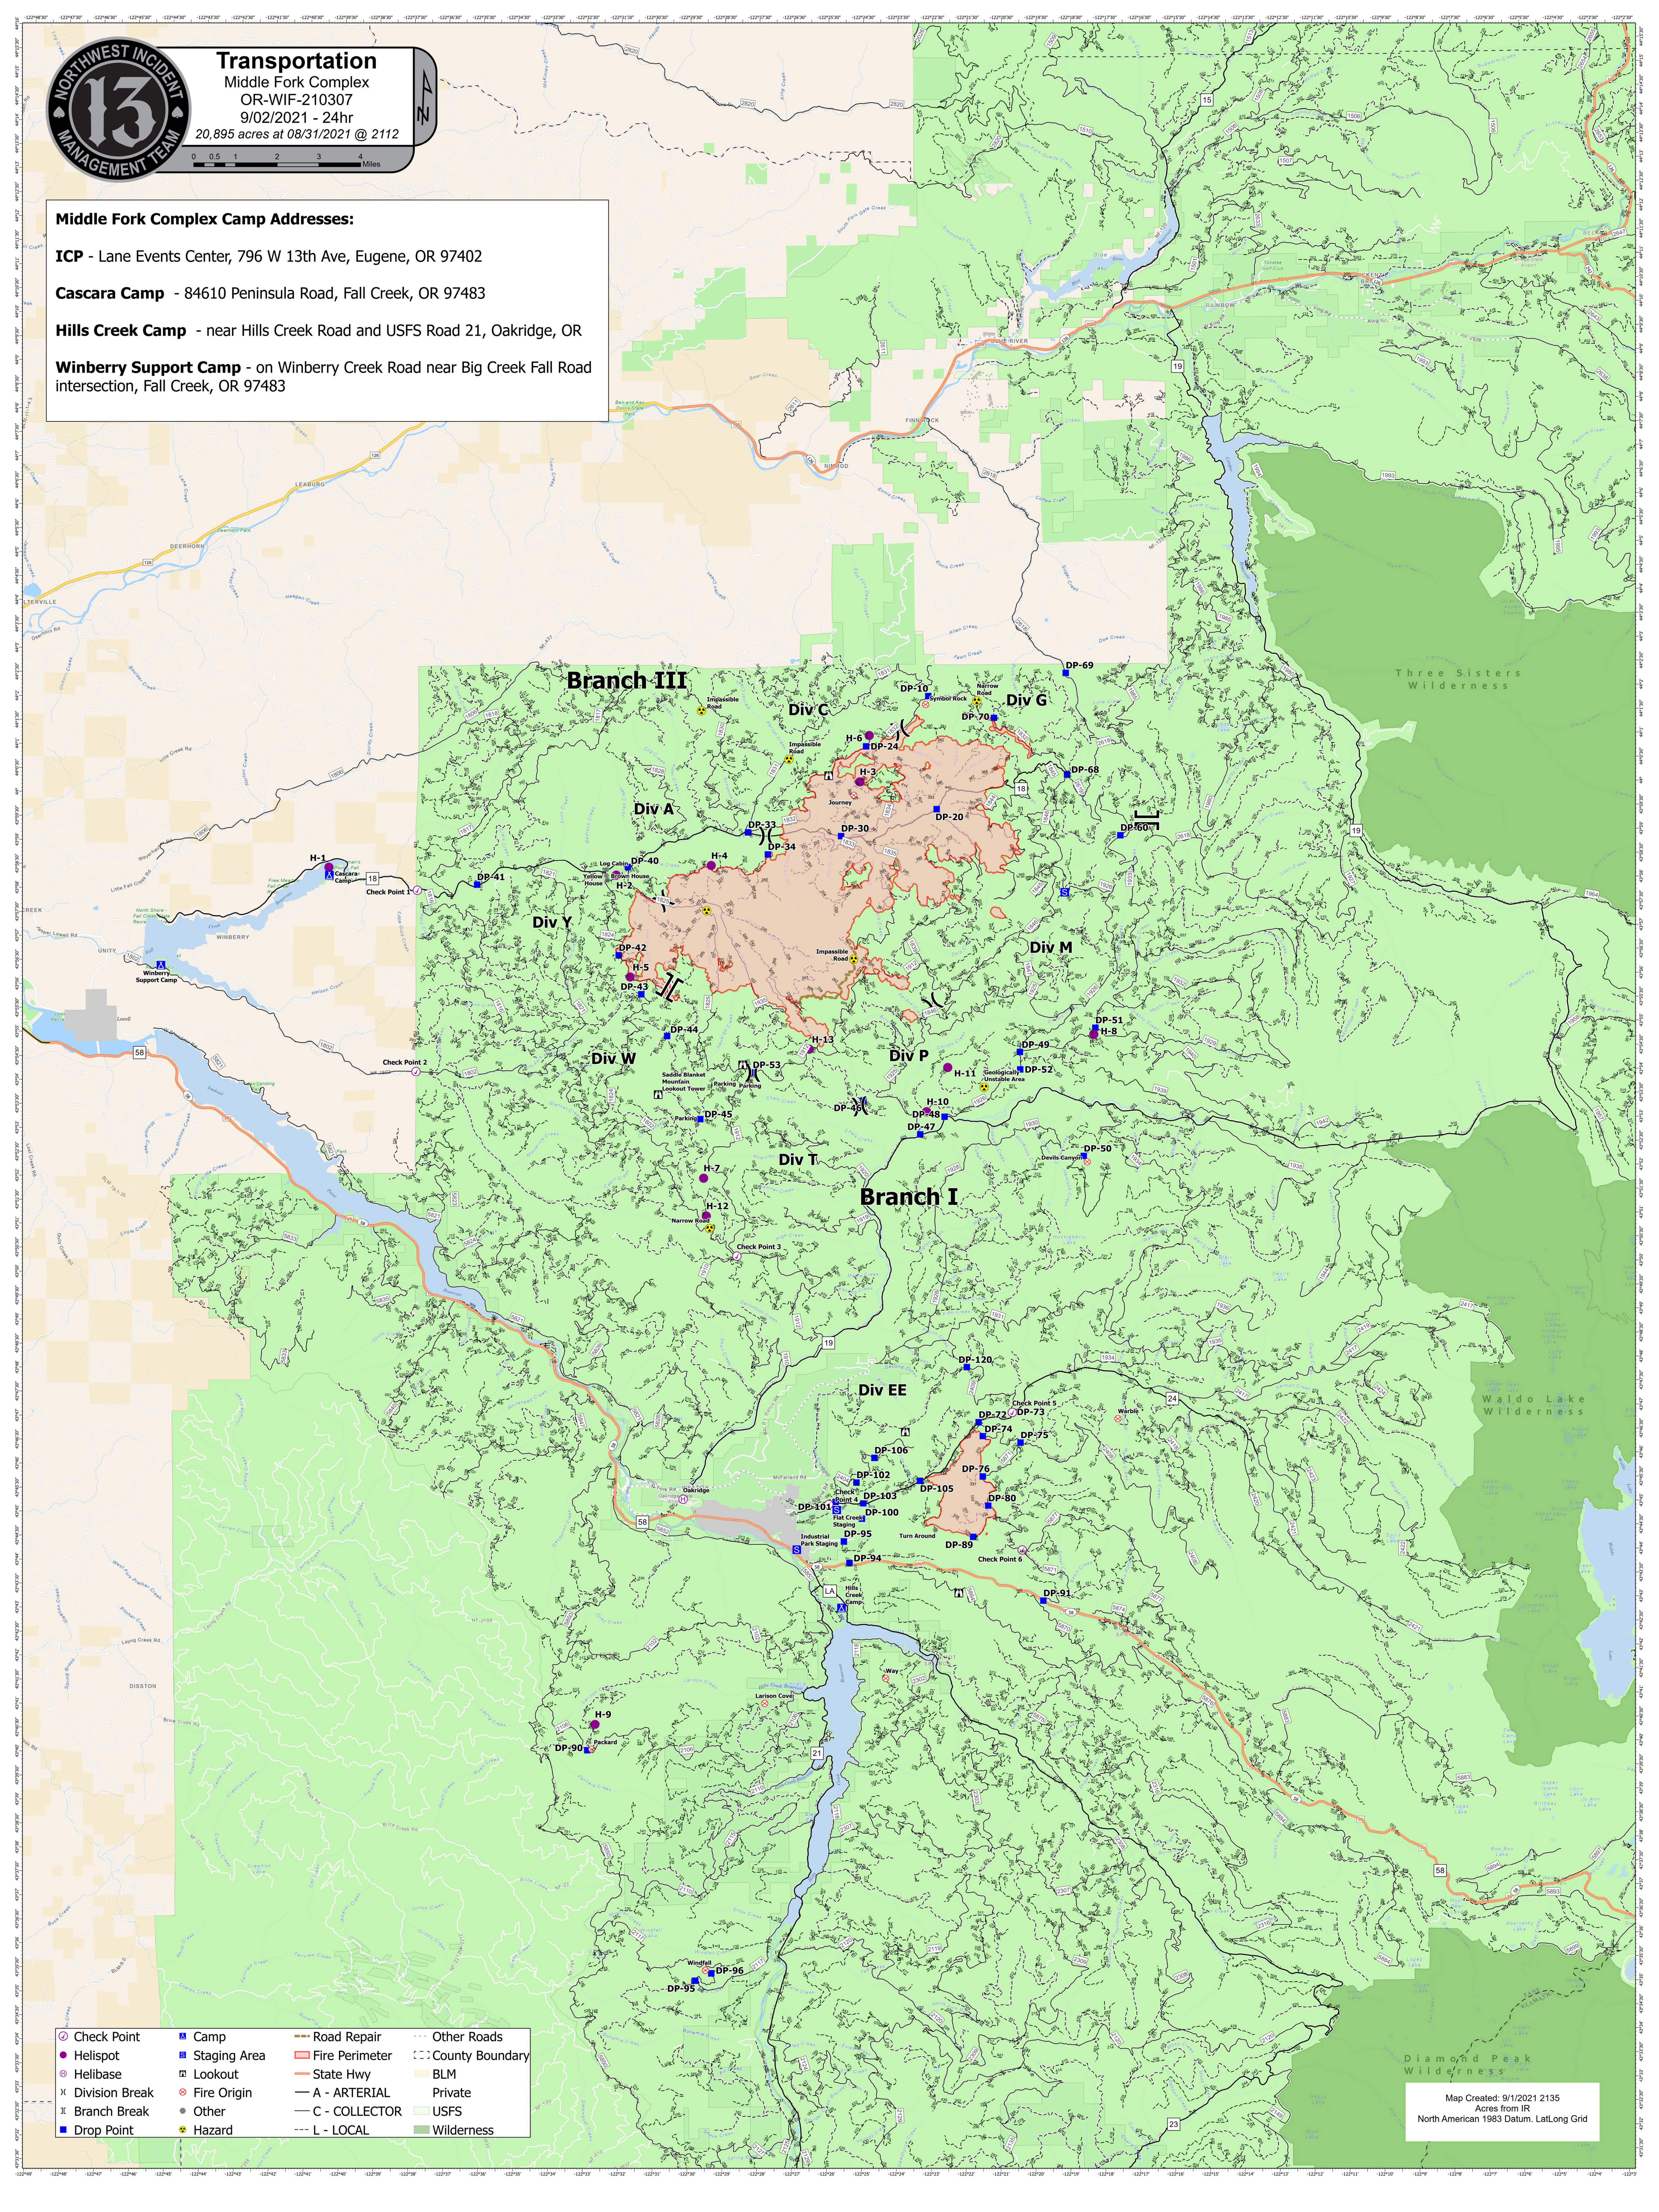

**Transportation**  
 Middle Fork Complex  
 OR-WIF-210307  
 9/02/2021 - 24hr  
 20,895 acres at 08/31/2021 @ 2112

0 0.5 1 2 3 4 Miles

**Middle Fork Complex Camp Addresses:**

**ICP** - Lane Events Center, 796 W 13th Ave, Eugene, OR 97402

**Cascara Camp** - 84610 Peninsula Road, Fall Creek, OR 97483

**Hills Creek Camp** - near Hills Creek Road and USFS Road 21, Oakridge, OR

**Winberry Support Camp** - on Winberry Creek Road near Big Creek Fall Road intersection, Fall Creek, OR 97483

⊙ Check Point	■ Camp	— Road Repair	--- Other Roads
● Helispot	■ Staging Area	— Fire Perimeter	--- County Boundary
⊙ Helibase	■ Lookout	— State Hwy	■ BLM
⊗ Division Break	● Fire Origin	— A - ARTERIAL	■ Private
⊗ Branch Break	● Other	— C - COLLECTOR	■ USFS
■ Drop Point	● Hazard	— L - LOCAL	■ Wilderness

Map Created: 9/1/2021 2135  
 Acres from IR  
 North American 1983 Datum, Lat/Long Grid