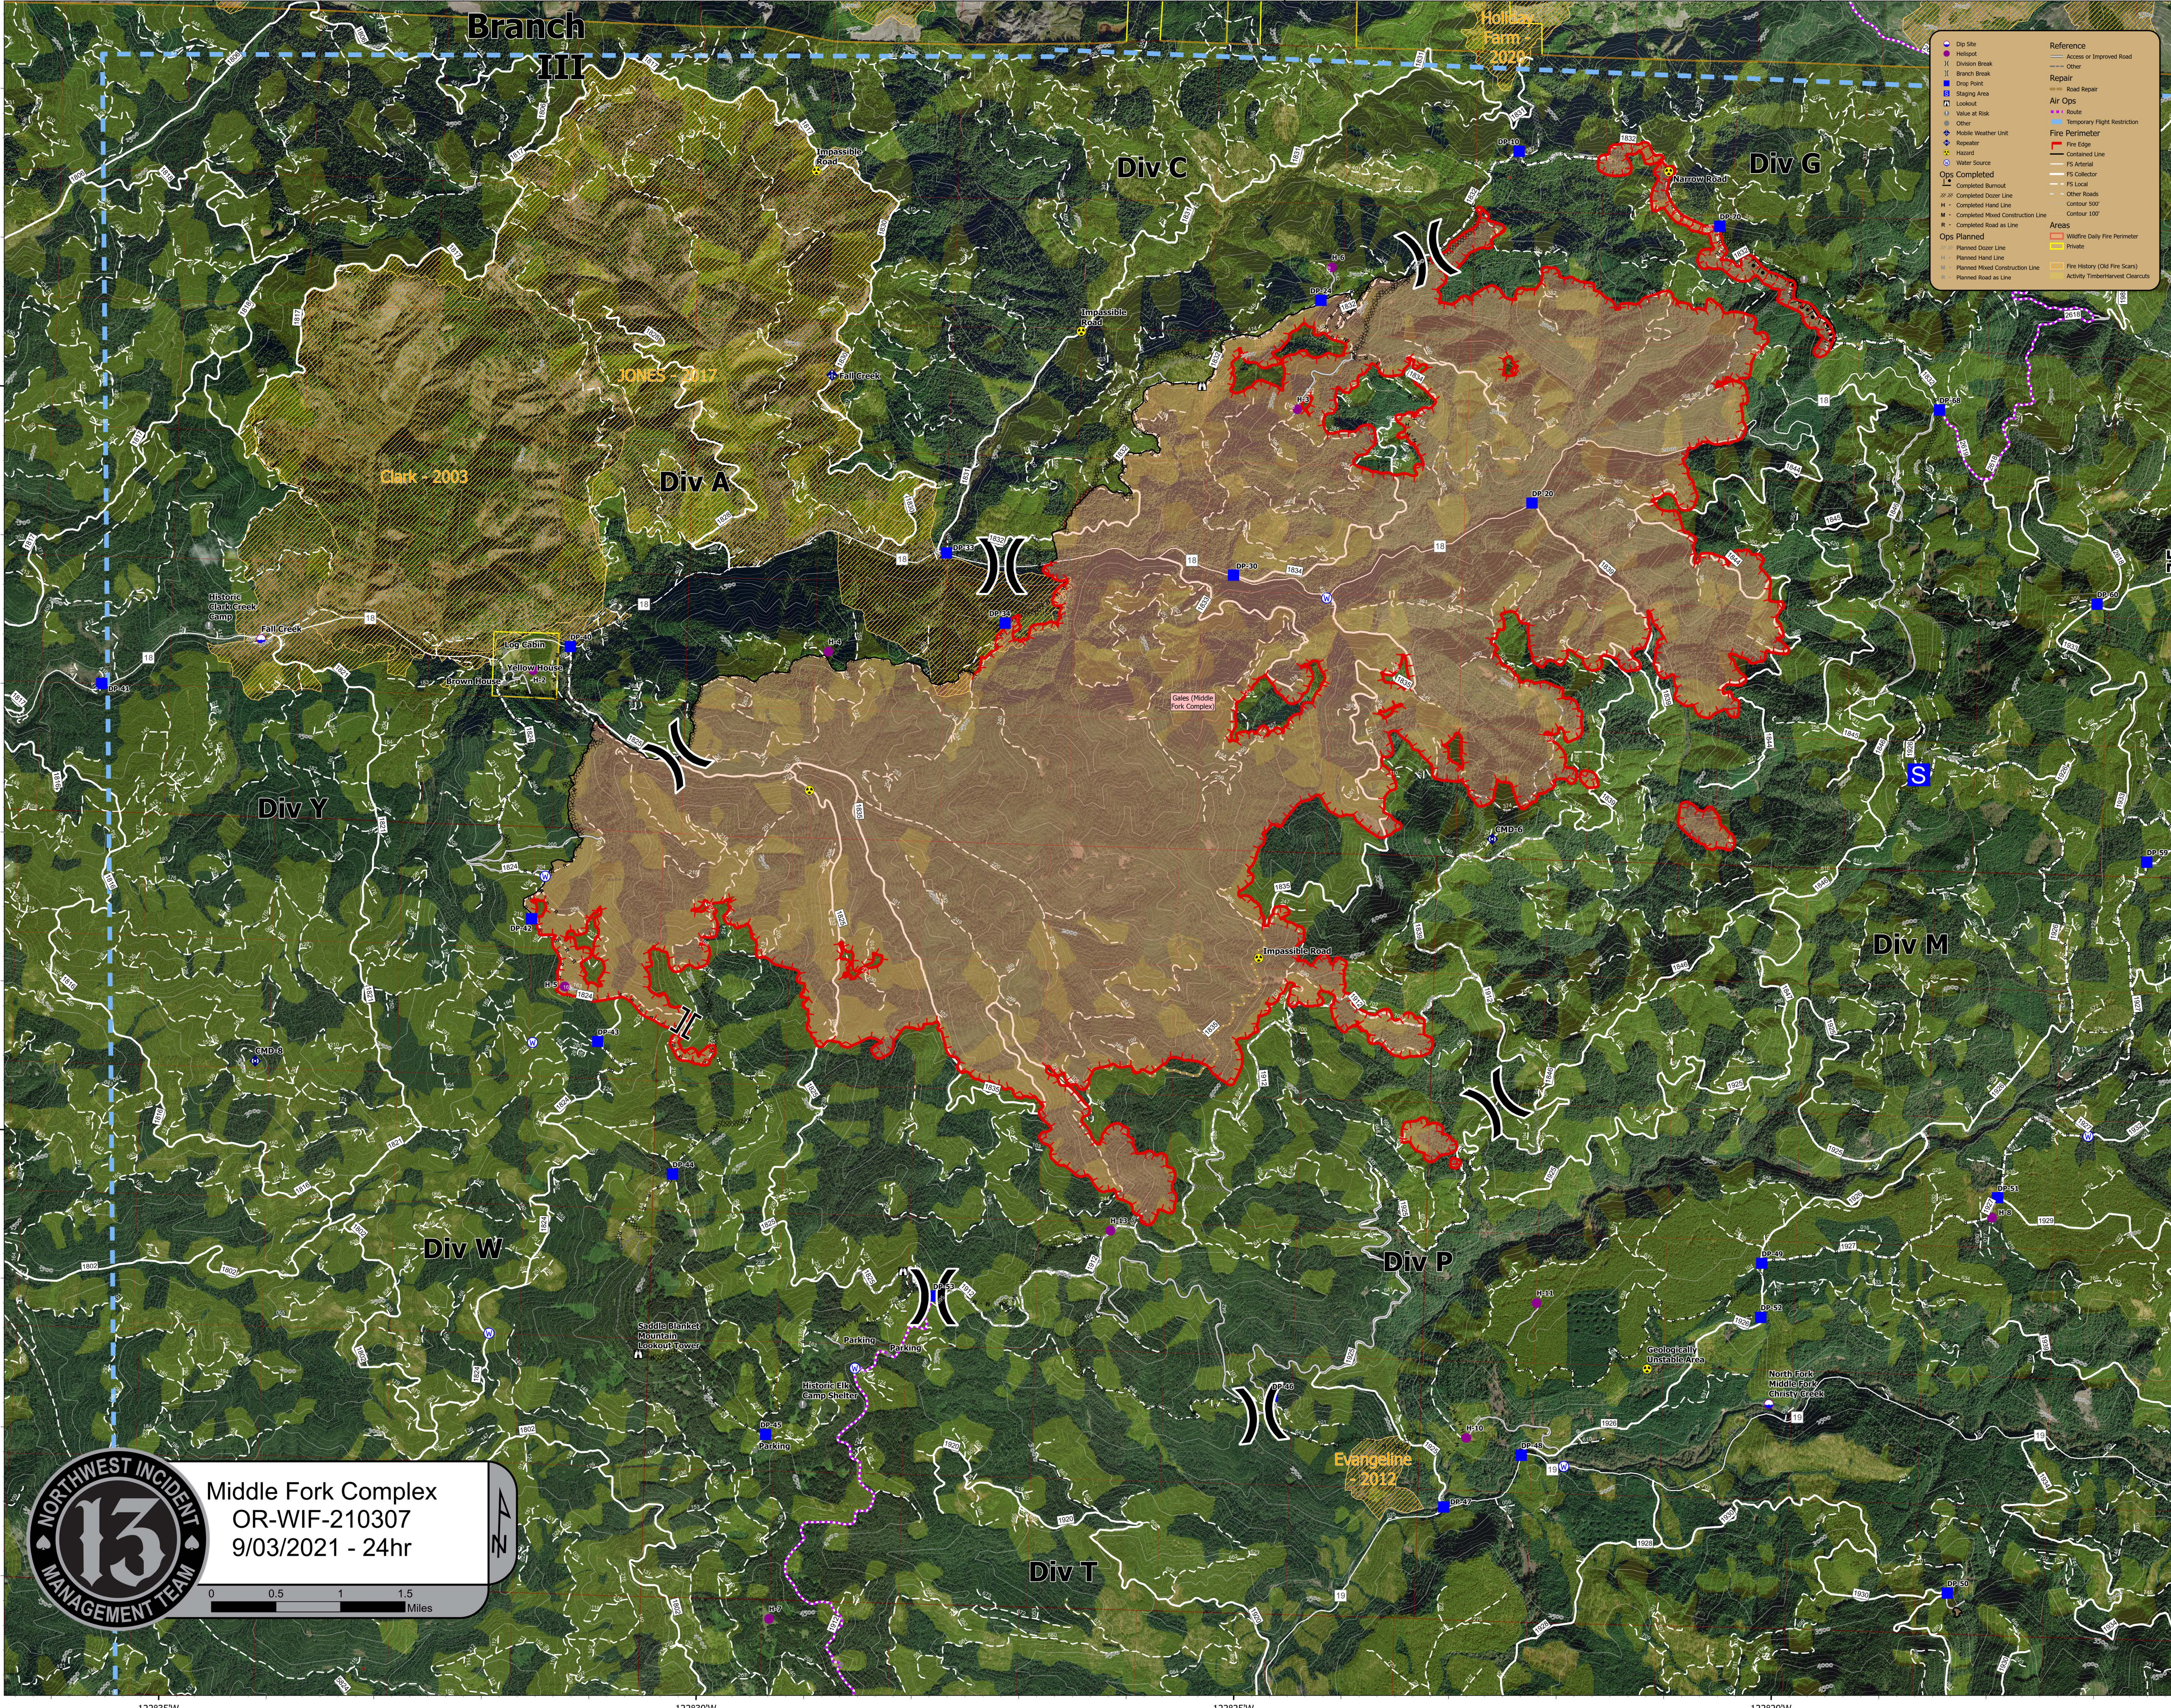

21,403 acres at 09/01/2021 @ 2102
Gales: 19,918 acres, Kwis: 1,485 acres

Symbol	Reference
● Dip Site	Access or Improved Road
○ Wellpoint	Other
⊥ Branch Break	Repair
● Drop Point	Road Repair
□ Staging Area	Route
□ Lookout	Temporary Flight Restriction
○ Value at Risk	Fire Perimeter
○ Other	Fire Edge
○ Mobile Weather Unit	Containment Line
○ Responder	FS Arterial
○ Hazard	FS Collector
○ Water Source	FS Leak
○ Other Roads	Contour 500'
○ Contour 100'	Contour 100'
○ Area	Wildfire Daily Fire Perimeter
○ Private	Fire History (Old Fire Scars)
○ Activity Timber Harvest Clearcuts	

Middle Fork Complex
OR-WIF-210307
9/03/2021 - 24hr