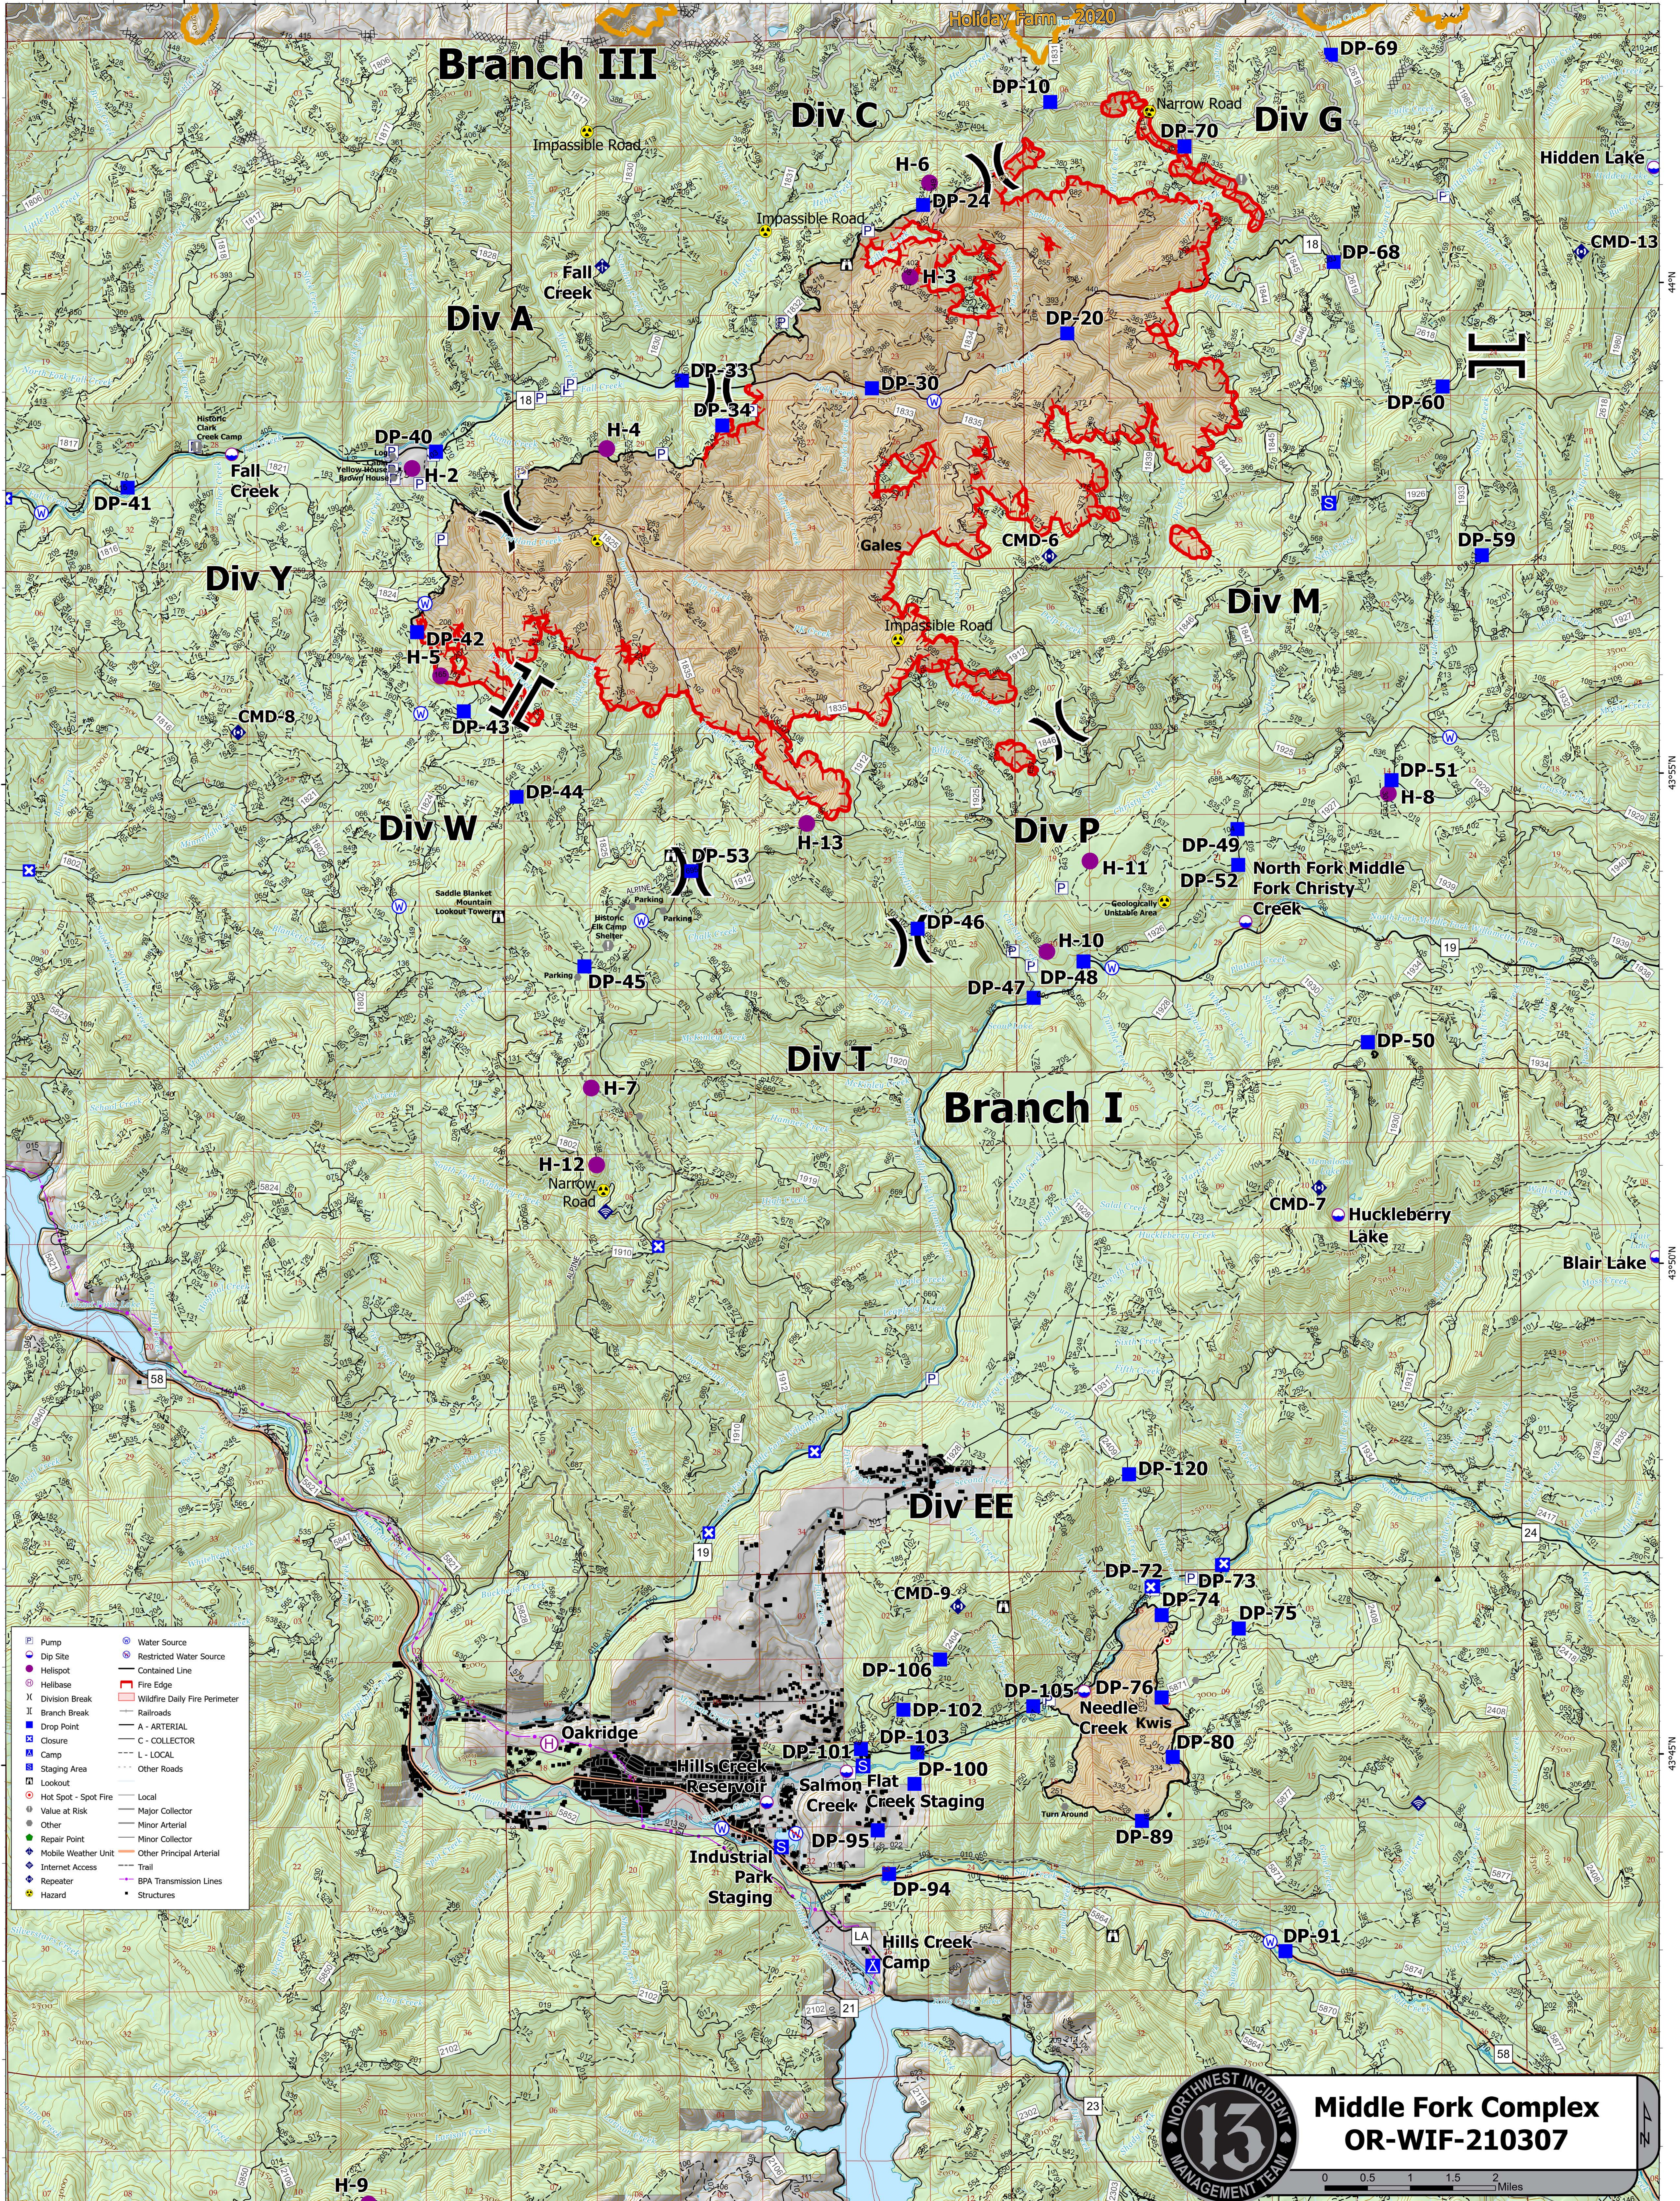

OPERATIONS

21,403 acres 09/01/2021 @ 2102
Gales: 19,918 acres, Kwis: 1,485 acres

Middle Fork Complex

Map Created: 9/2/2021 @ 2059
Acres from IR
North American 1983 Datum, Lat-Long Grid

9/03/2021 - 24hr

Middle Fork Complex
OR-WIF-210307