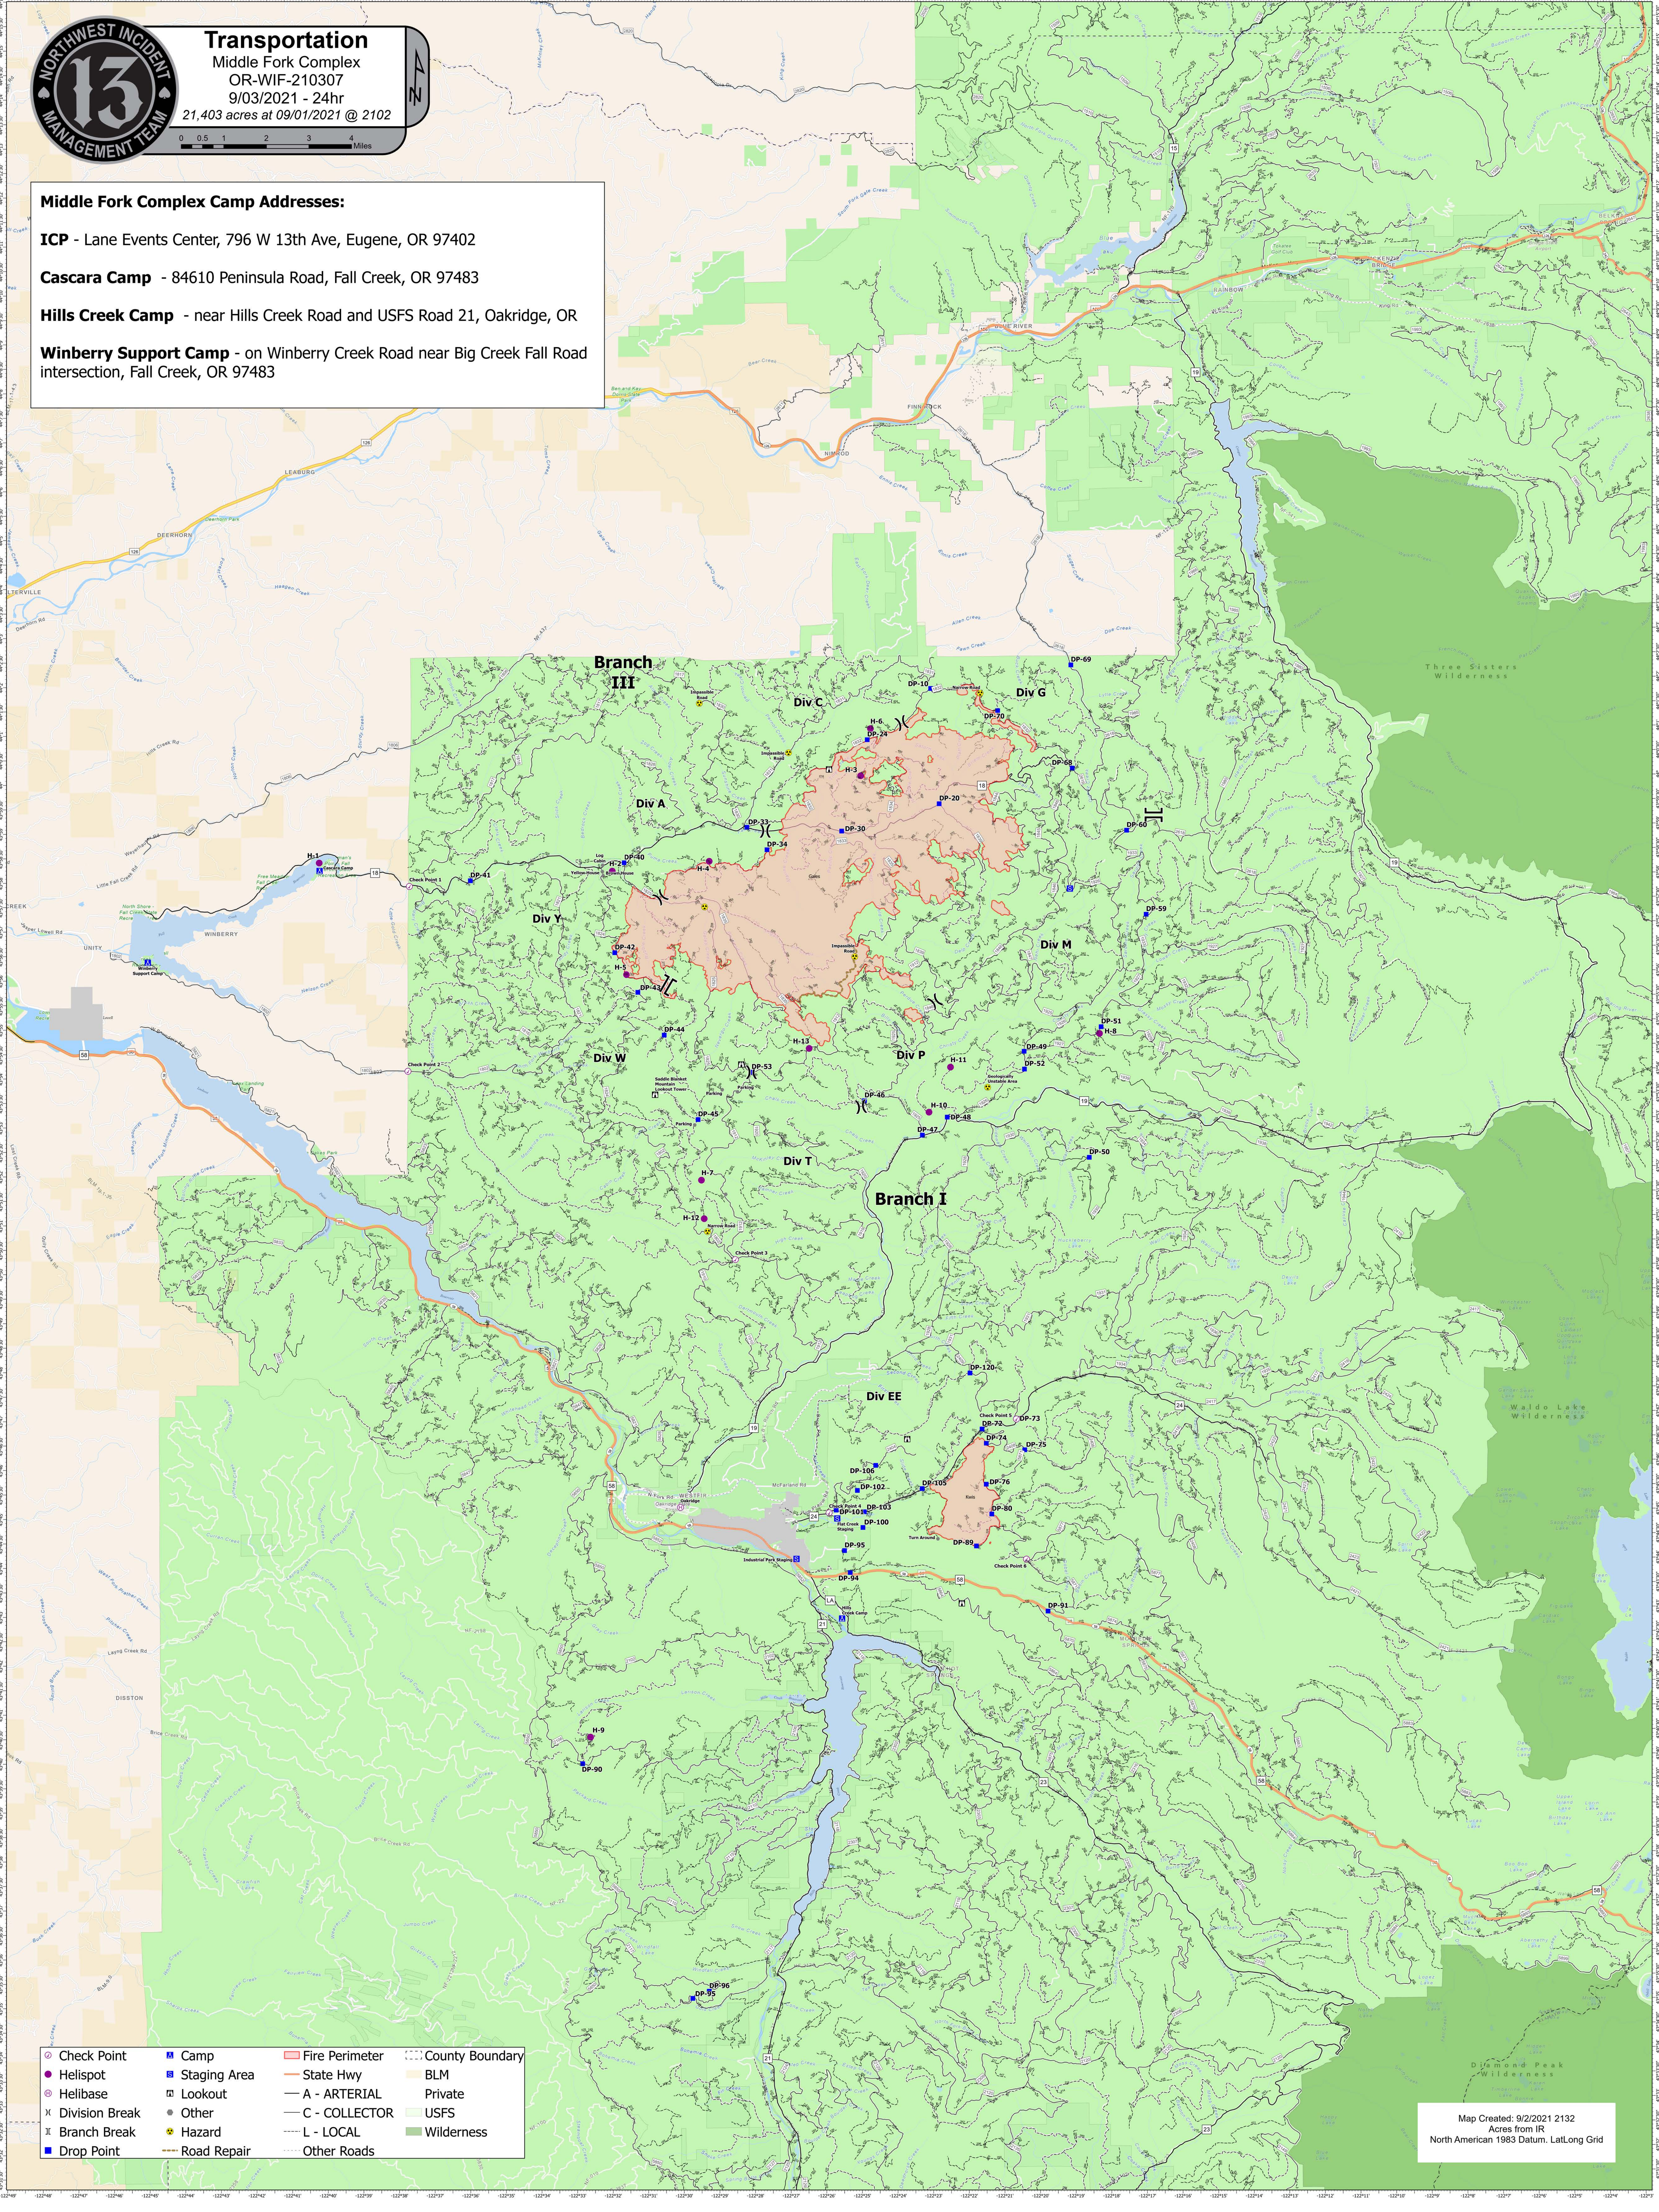

Transportation
 Middle Fork Complex
 OR-WIF-210307
 9/03/2021 - 24hr
 21,403 acres at 09/01/2021 @ 2102

Middle Fork Complex Camp Addresses:

ICP - Lane Events Center, 796 W 13th Ave, Eugene, OR 97402

Cascara Camp - 84610 Peninsula Road, Fall Creek, OR 97483

Hills Creek Camp - near Hills Creek Road and USFS Road 21, Oakridge, OR

Winberry Support Camp - on Winberry Creek Road near Big Creek Fall Road intersection, Fall Creek, OR 97483

- | | | | |
|------------------|----------------|------------------|-------------------|
| ○ Check Point | ■ Camp | ▬ Fire Perimeter | ▬ County Boundary |
| ● Helispot | ■ Staging Area | ▬ State Hwy | ■ BLM |
| ○ Helibase | ■ Lookout | ▬ A - ARTERIAL | ■ Private |
| ✂ Division Break | ● Other | ▬ C - COLLECTOR | ■ USFS |
| ✂ Branch Break | ● Hazard | ▬ L - LOCAL | ■ Wilderness |
| ■ Drop Point | ▬ Road Repair | ▬ Other Roads | |

Map Created: 9/2/2021 2132
 Acres from IR
 North American 1983 Datum, Lat/Long Grid