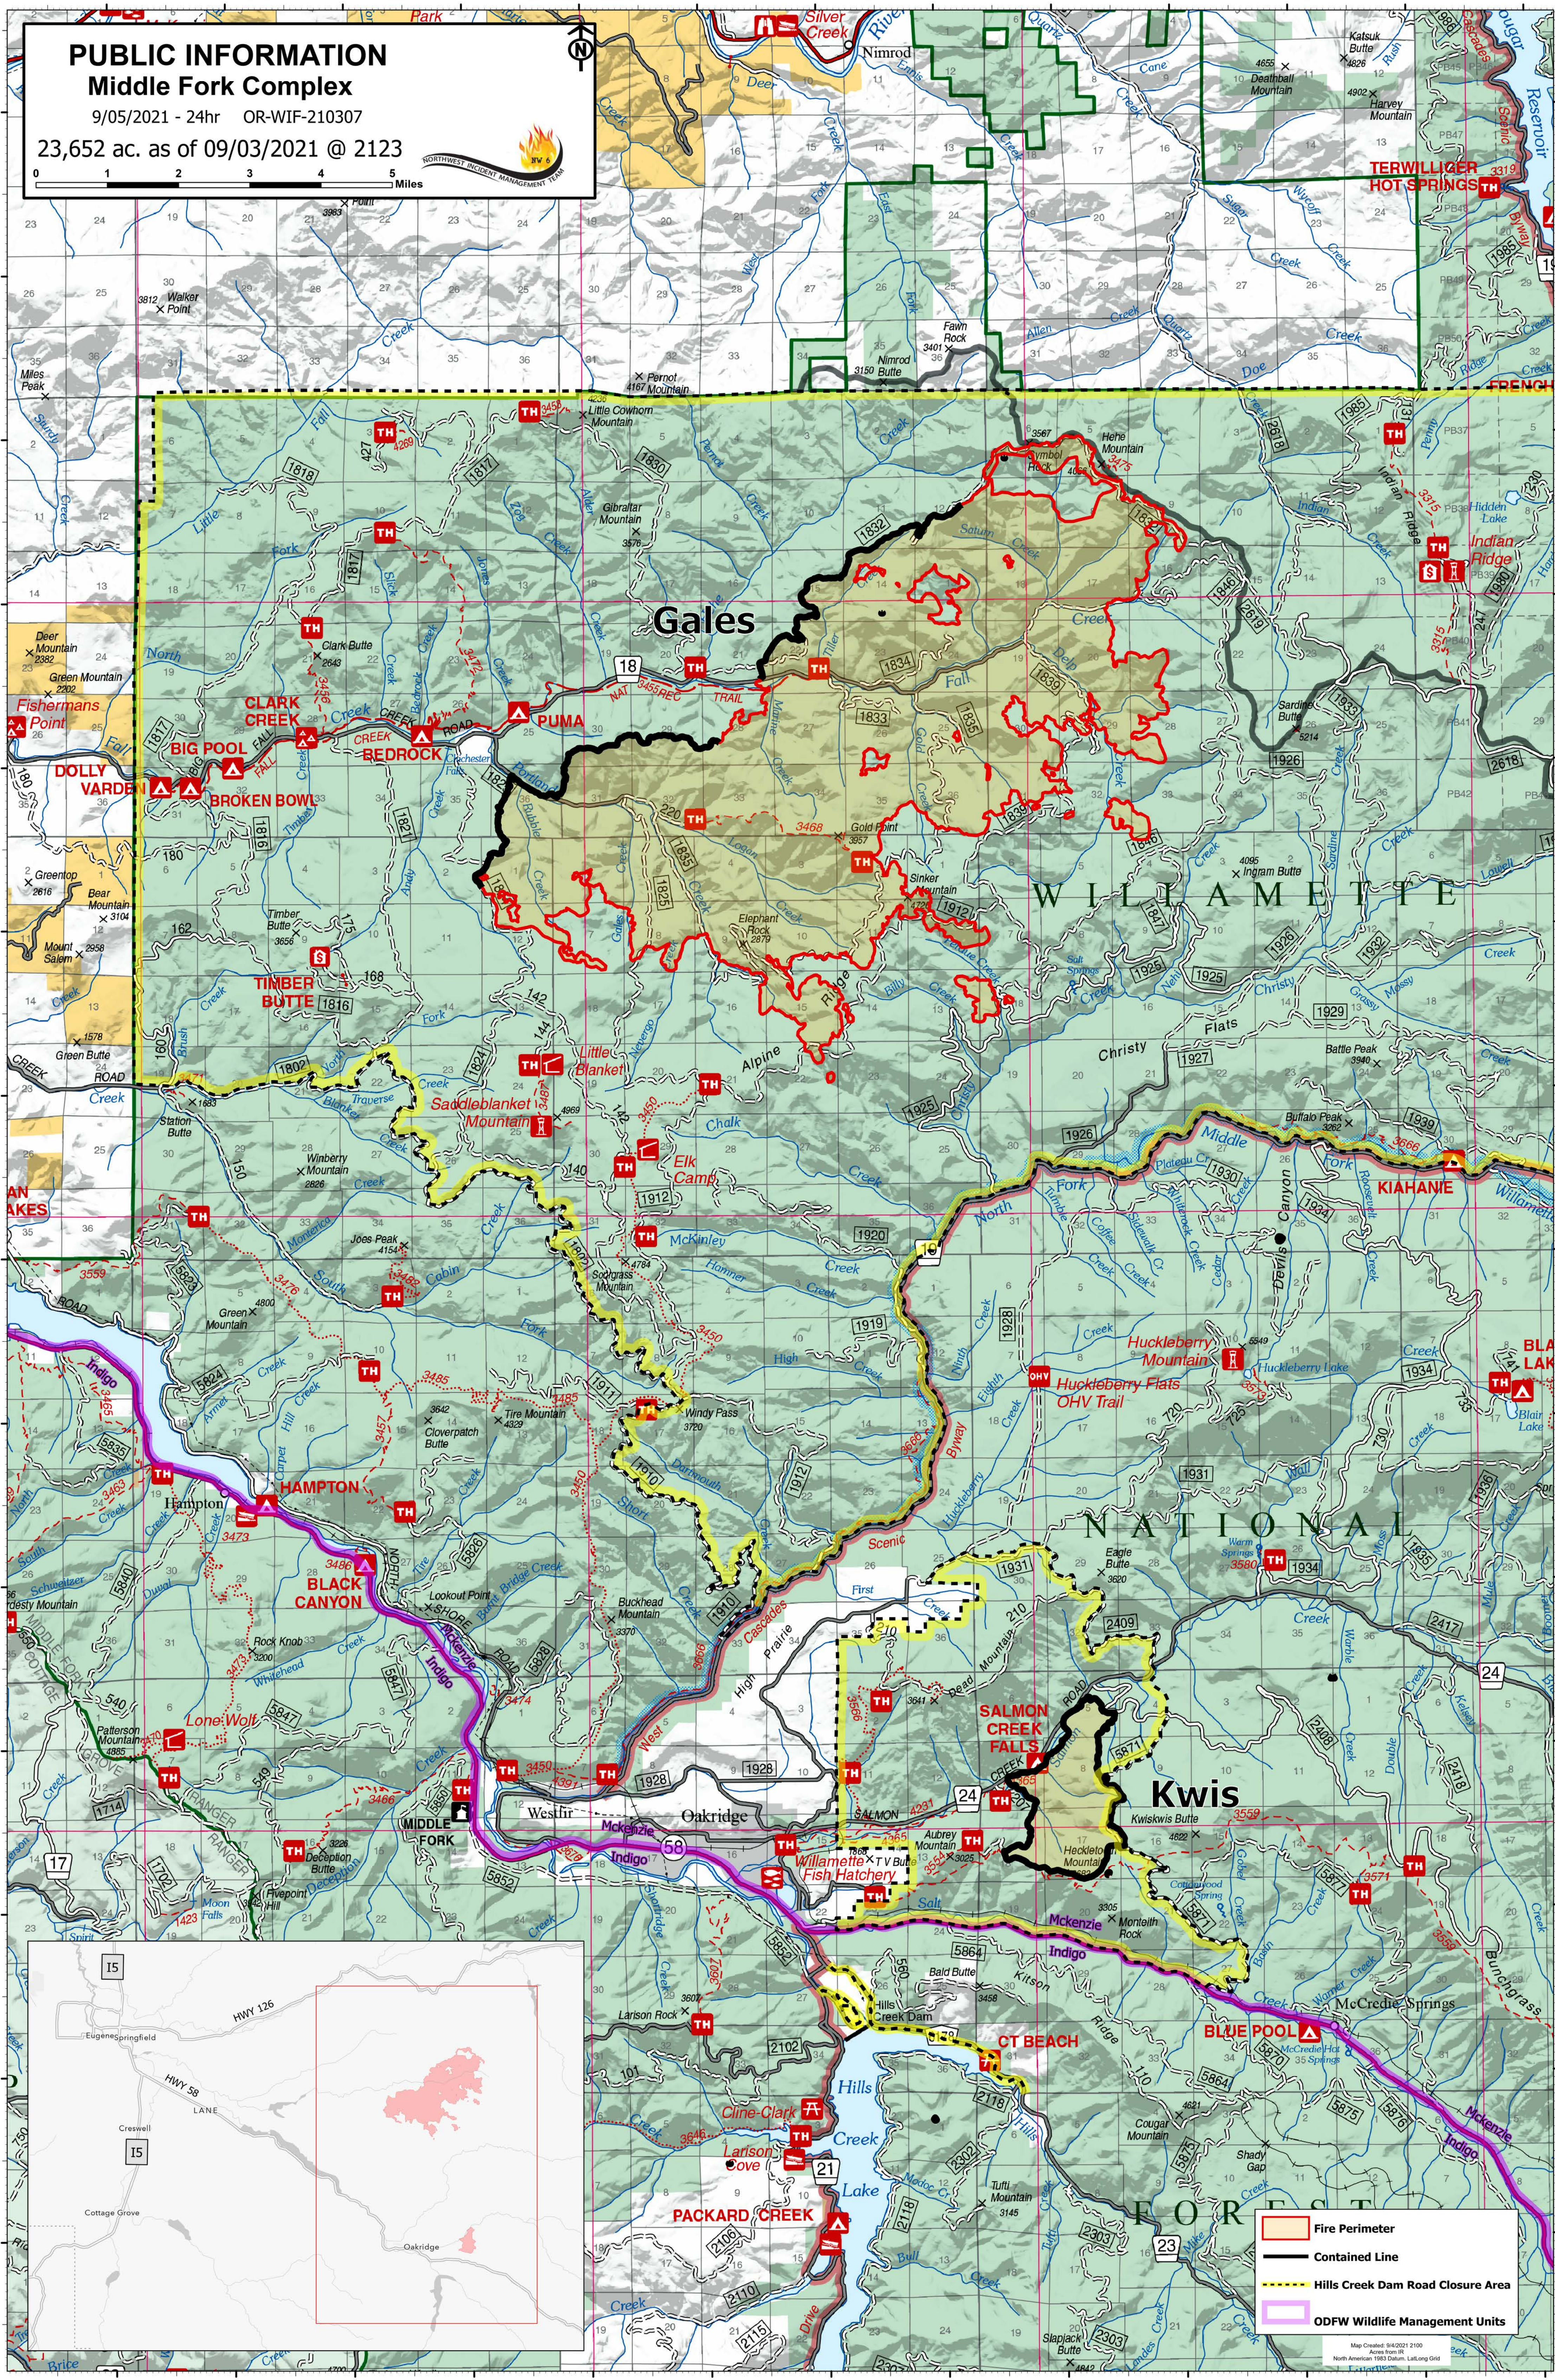

PUBLIC INFORMATION

Middle Fork Complex

9/05/2021 - 24hr OR-WIF-210307

23,652 ac. as of 09/03/2021 @ 2123

0 1 2 3 4 5 Miles

- Fire Perimeter
- Contained Line
- Hills Creek Dam Road Closure Area
- ODFW Wildlife Management Units

Map Created: 9/4/2021 2:00
Aces from: NR
North American 1983 Datum, Lat/Long Grid
E:\11111111