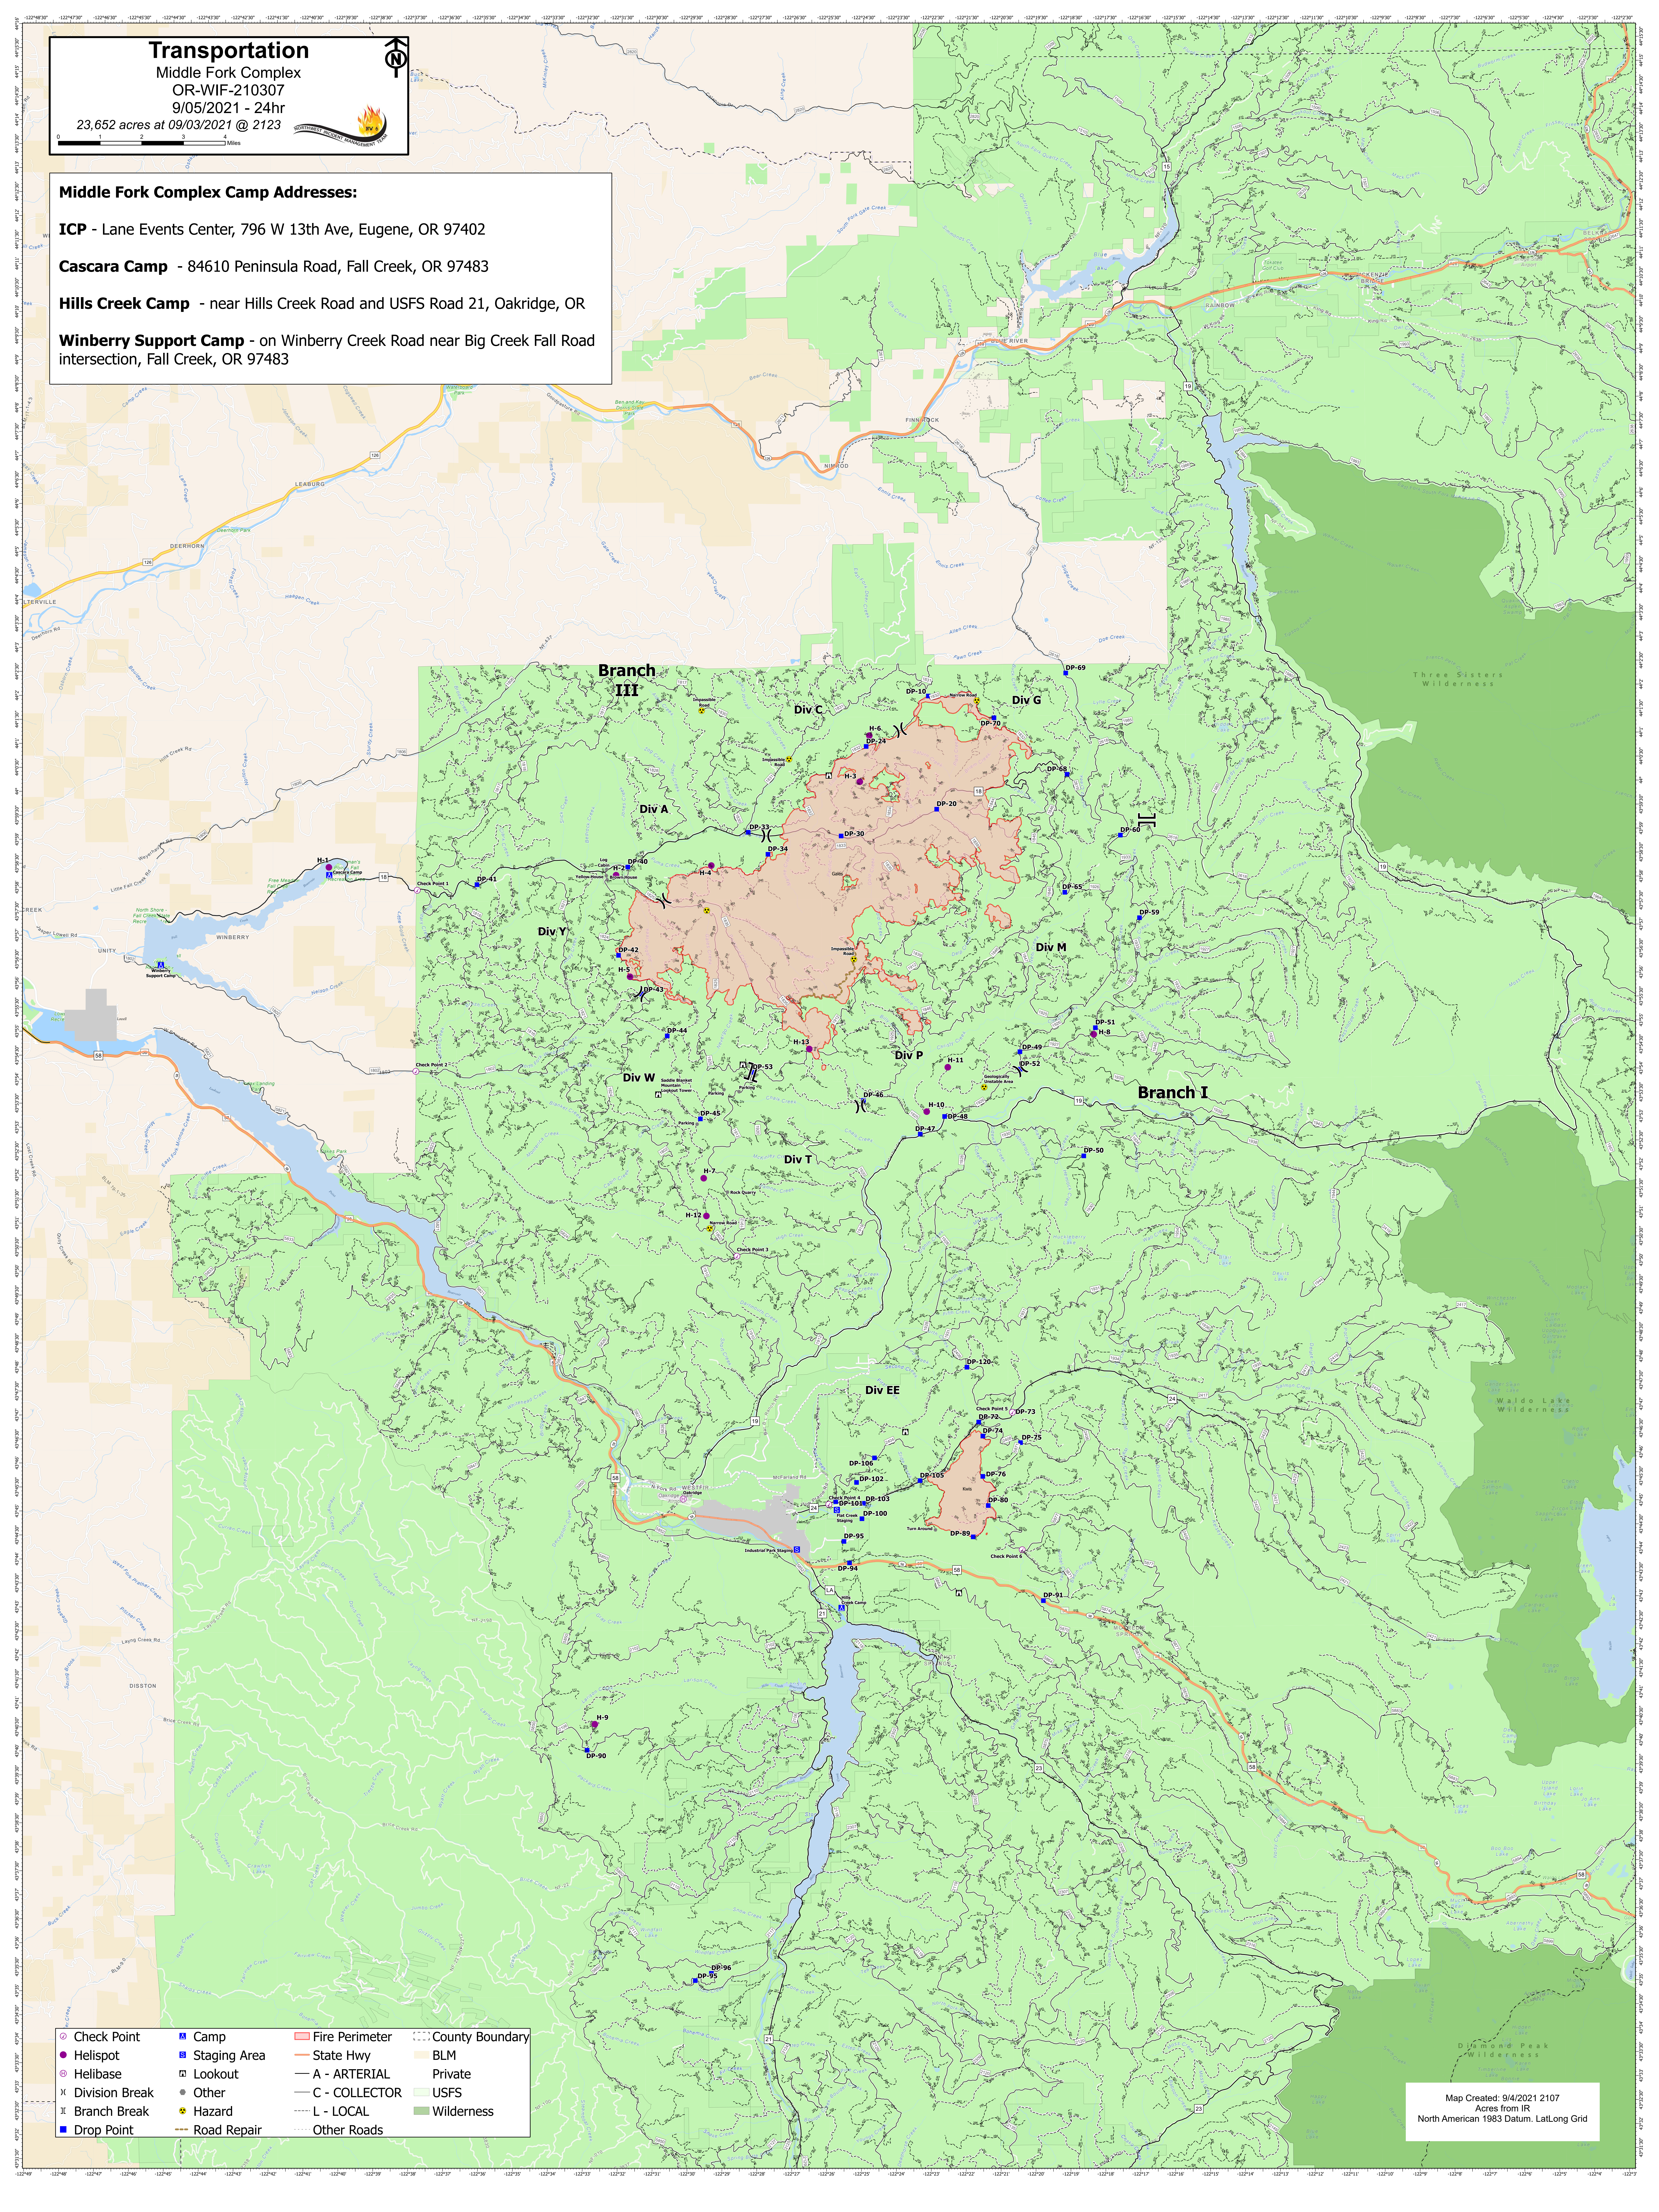

Transportation

Middle Fork Complex
OR-WIF-210307
9/05/2021 - 24hr
23,652 acres at 09/03/2021 @ 2123

Middle Fork Complex Camp Addresses:

ICP - Lane Events Center, 796 W 13th Ave, Eugene, OR 97402

Cascara Camp - 84610 Peninsula Road, Fall Creek, OR 97483

Hills Creek Camp - near Hills Creek Road and USFS Road 21, Oakridge, OR

Winberry Support Camp - on Winberry Creek Road near Big Creek Fall Road intersection, Fall Creek, OR 97483

Map Created: 9/4/2021 2107
Acres from IR
North American 1983 Datum, LatLong Grid