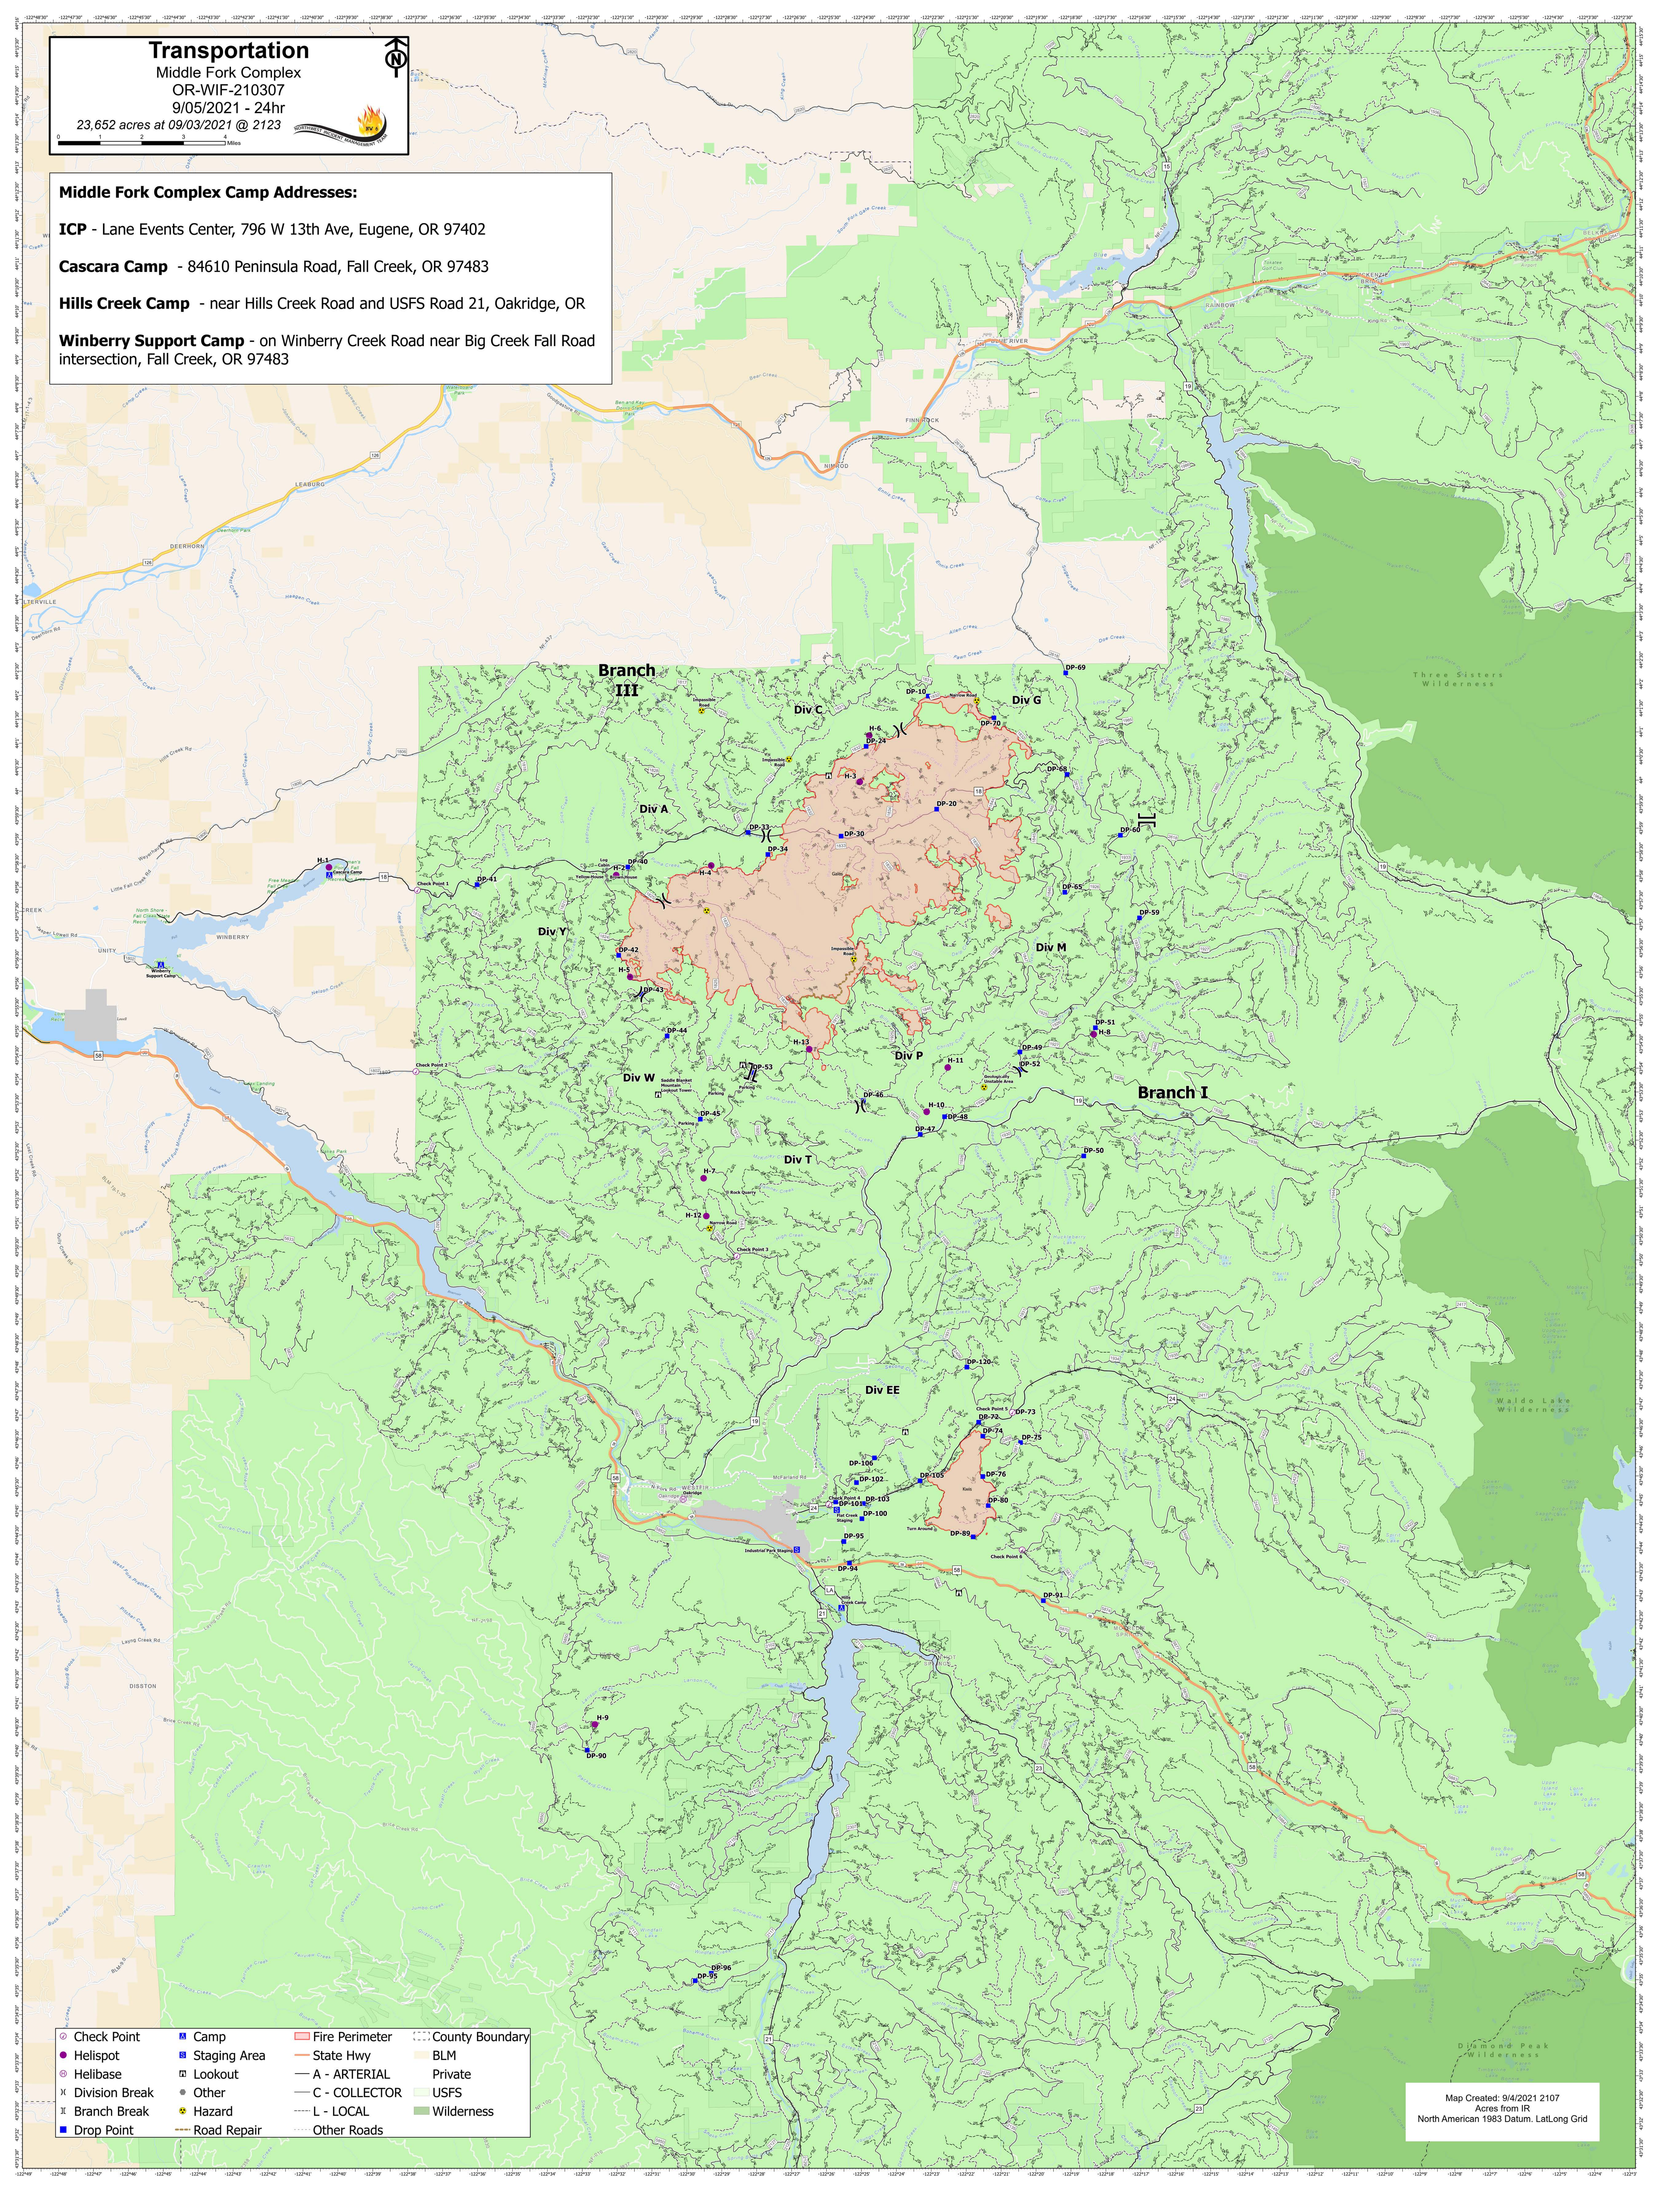

Transportation

Middle Fork Complex
OR-WIF-210307
9/05/2021 - 24hr
23,652 acres at 09/03/2021 @ 2123

Middle Fork Complex Camp Addresses:

ICP - Lane Events Center, 796 W 13th Ave, Eugene, OR 97402

Cascara Camp - 84610 Peninsula Road, Fall Creek, OR 97483

Hills Creek Camp - near Hills Creek Road and USFS Road 21, Oakridge, OR

Winberry Support Camp - on Winberry Creek Road near Big Creek Fall Road intersection, Fall Creek, OR 97483

○ Check Point	■ Camp	— Fire Perimeter	--- County Boundary
● Helispot	■ Staging Area	— State Hwy	■ BLM
○ Helibase	■ Lookout	— A - ARTERIAL	■ Private
X Division Break	● Other	— C - COLLECTOR	■ USFS
Branch Break	● Hazard	— L - LOCAL	■ Wilderness
■ Drop Point	— Road Repair	--- Other Roads	

Map Created: 9/4/2021 2107
Acres from IR
North American 1983 Datum, LatLong Grid