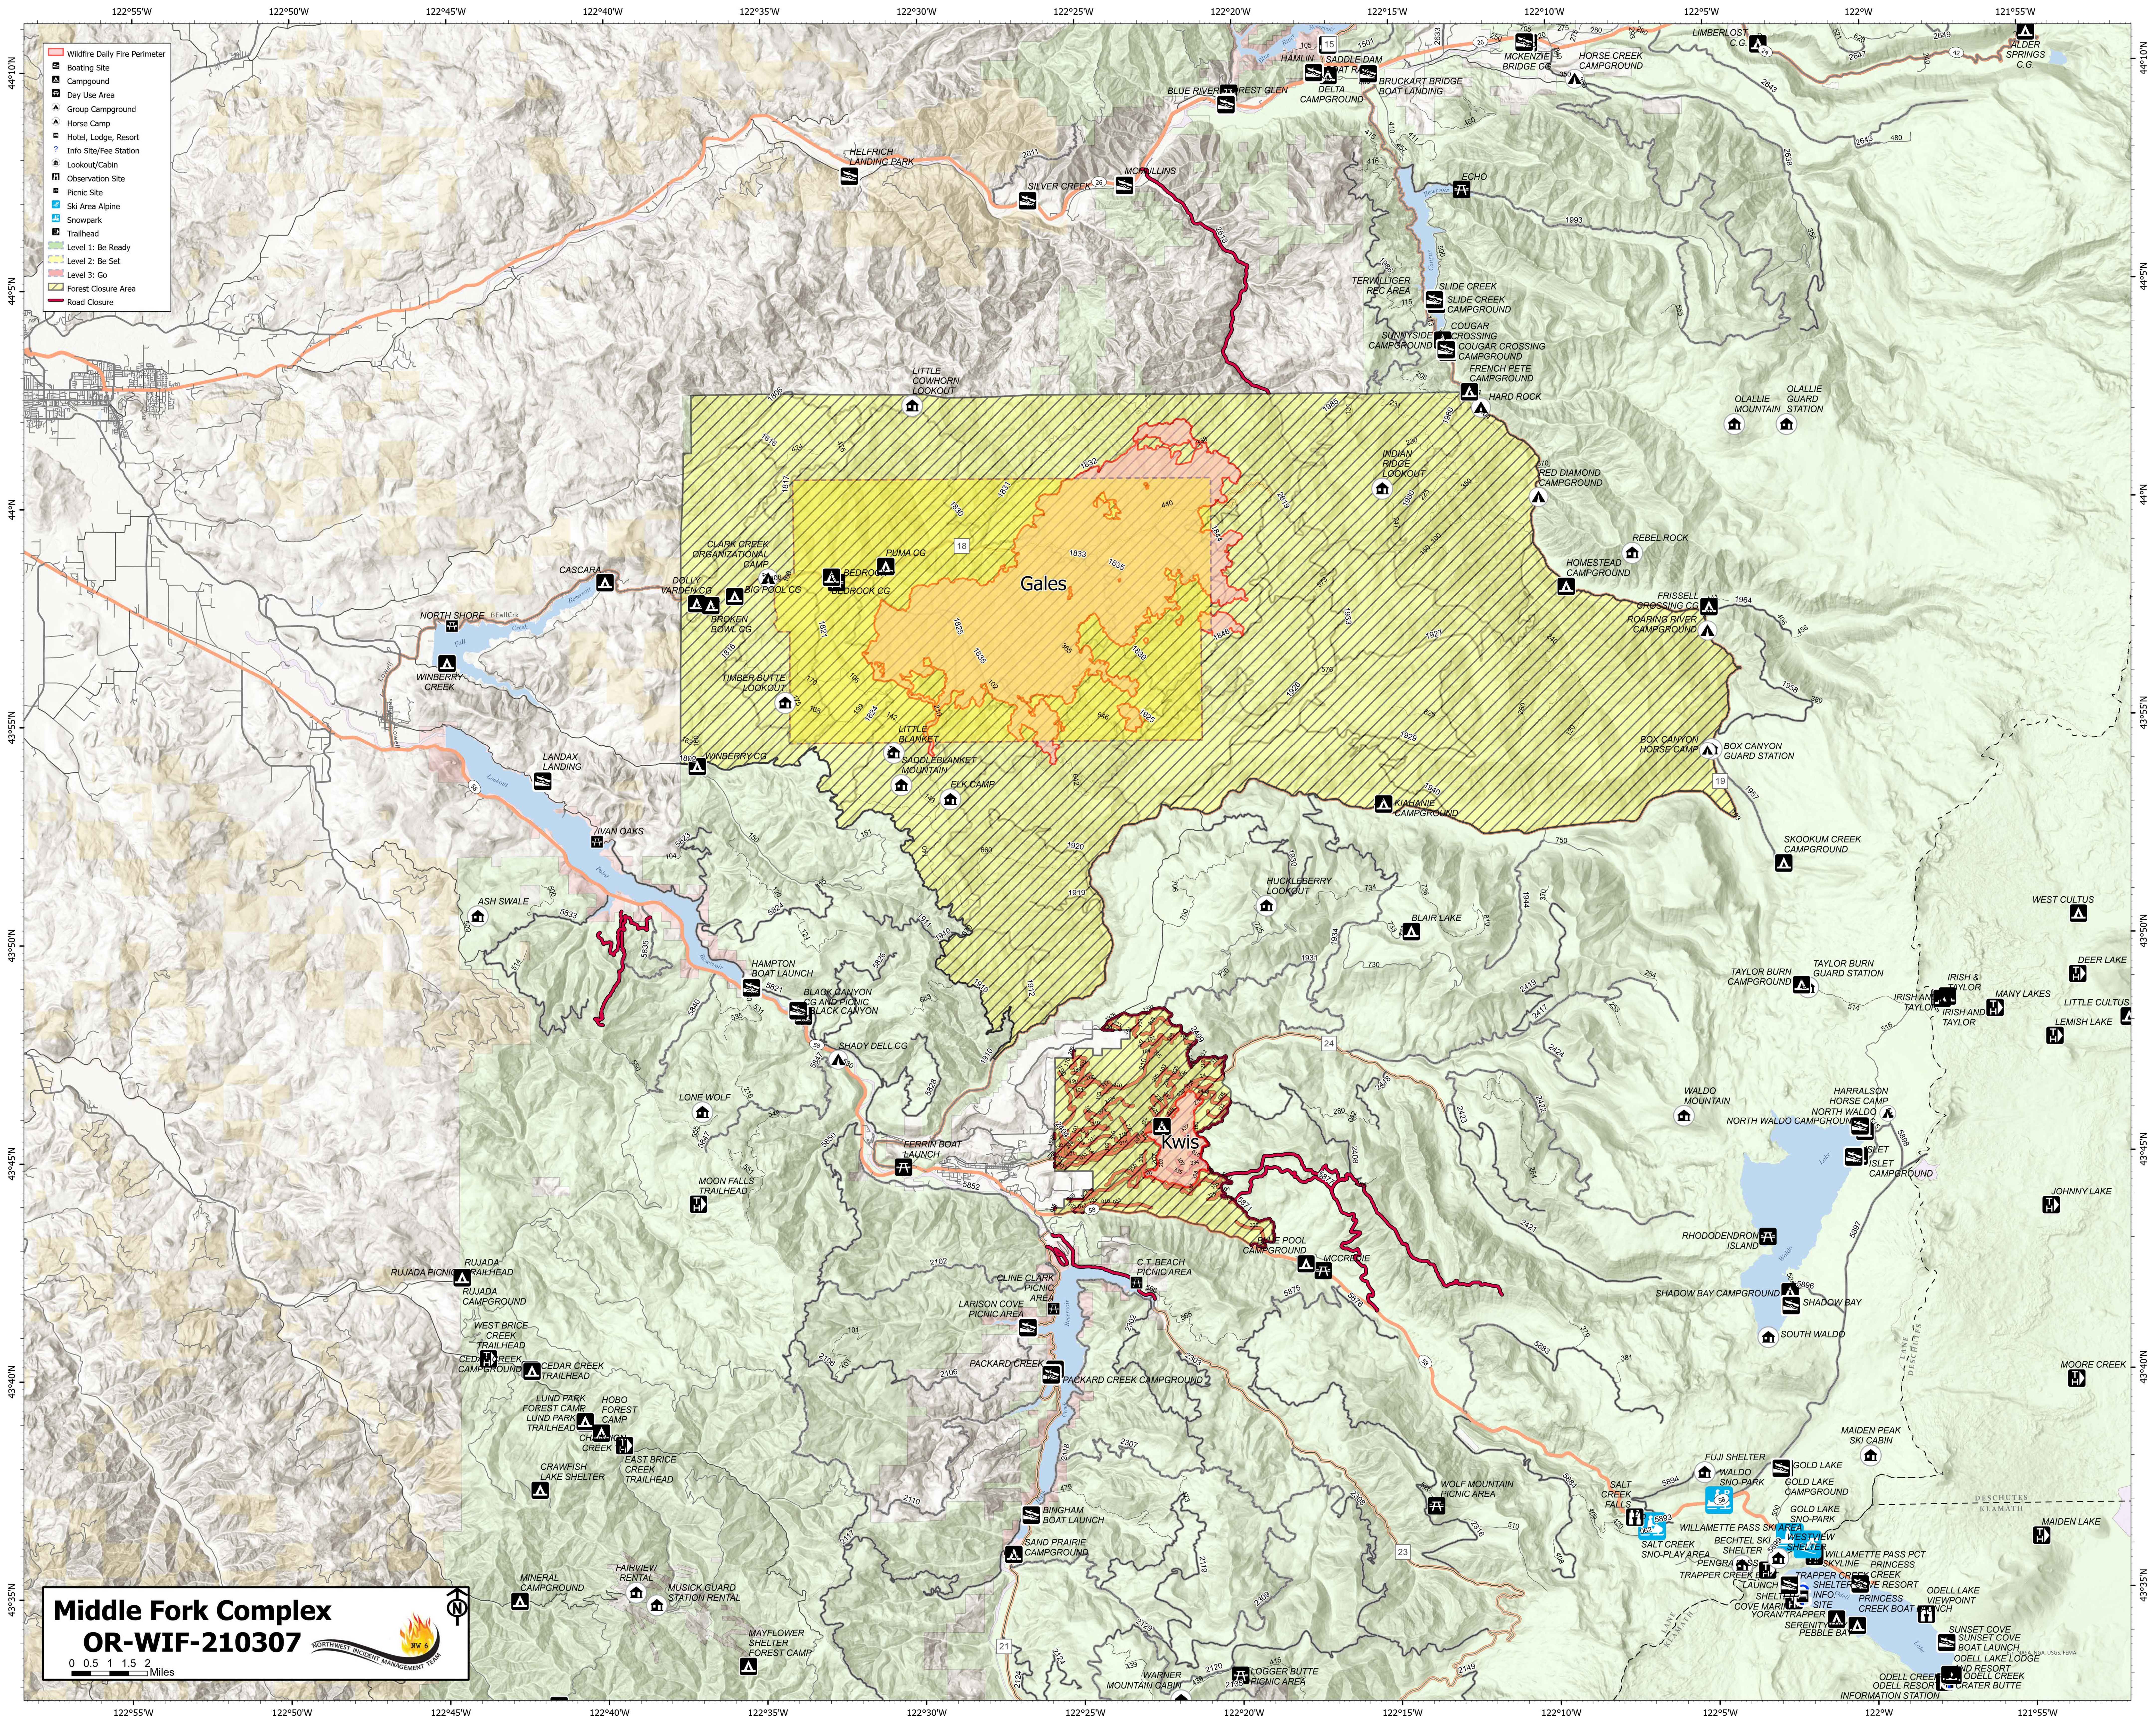

# Closure & Evacuation

25,944 acres  
09/05/2021 @ 2104

# Middle Fork Complex

NW 1M T 6  
Map Created: 9/6/2021 @ 1900  
North American 1983 Datum

**Middle Fork Complex**  
**OR-WIF-210307**

0 0.5 1 1.5 2 Miles