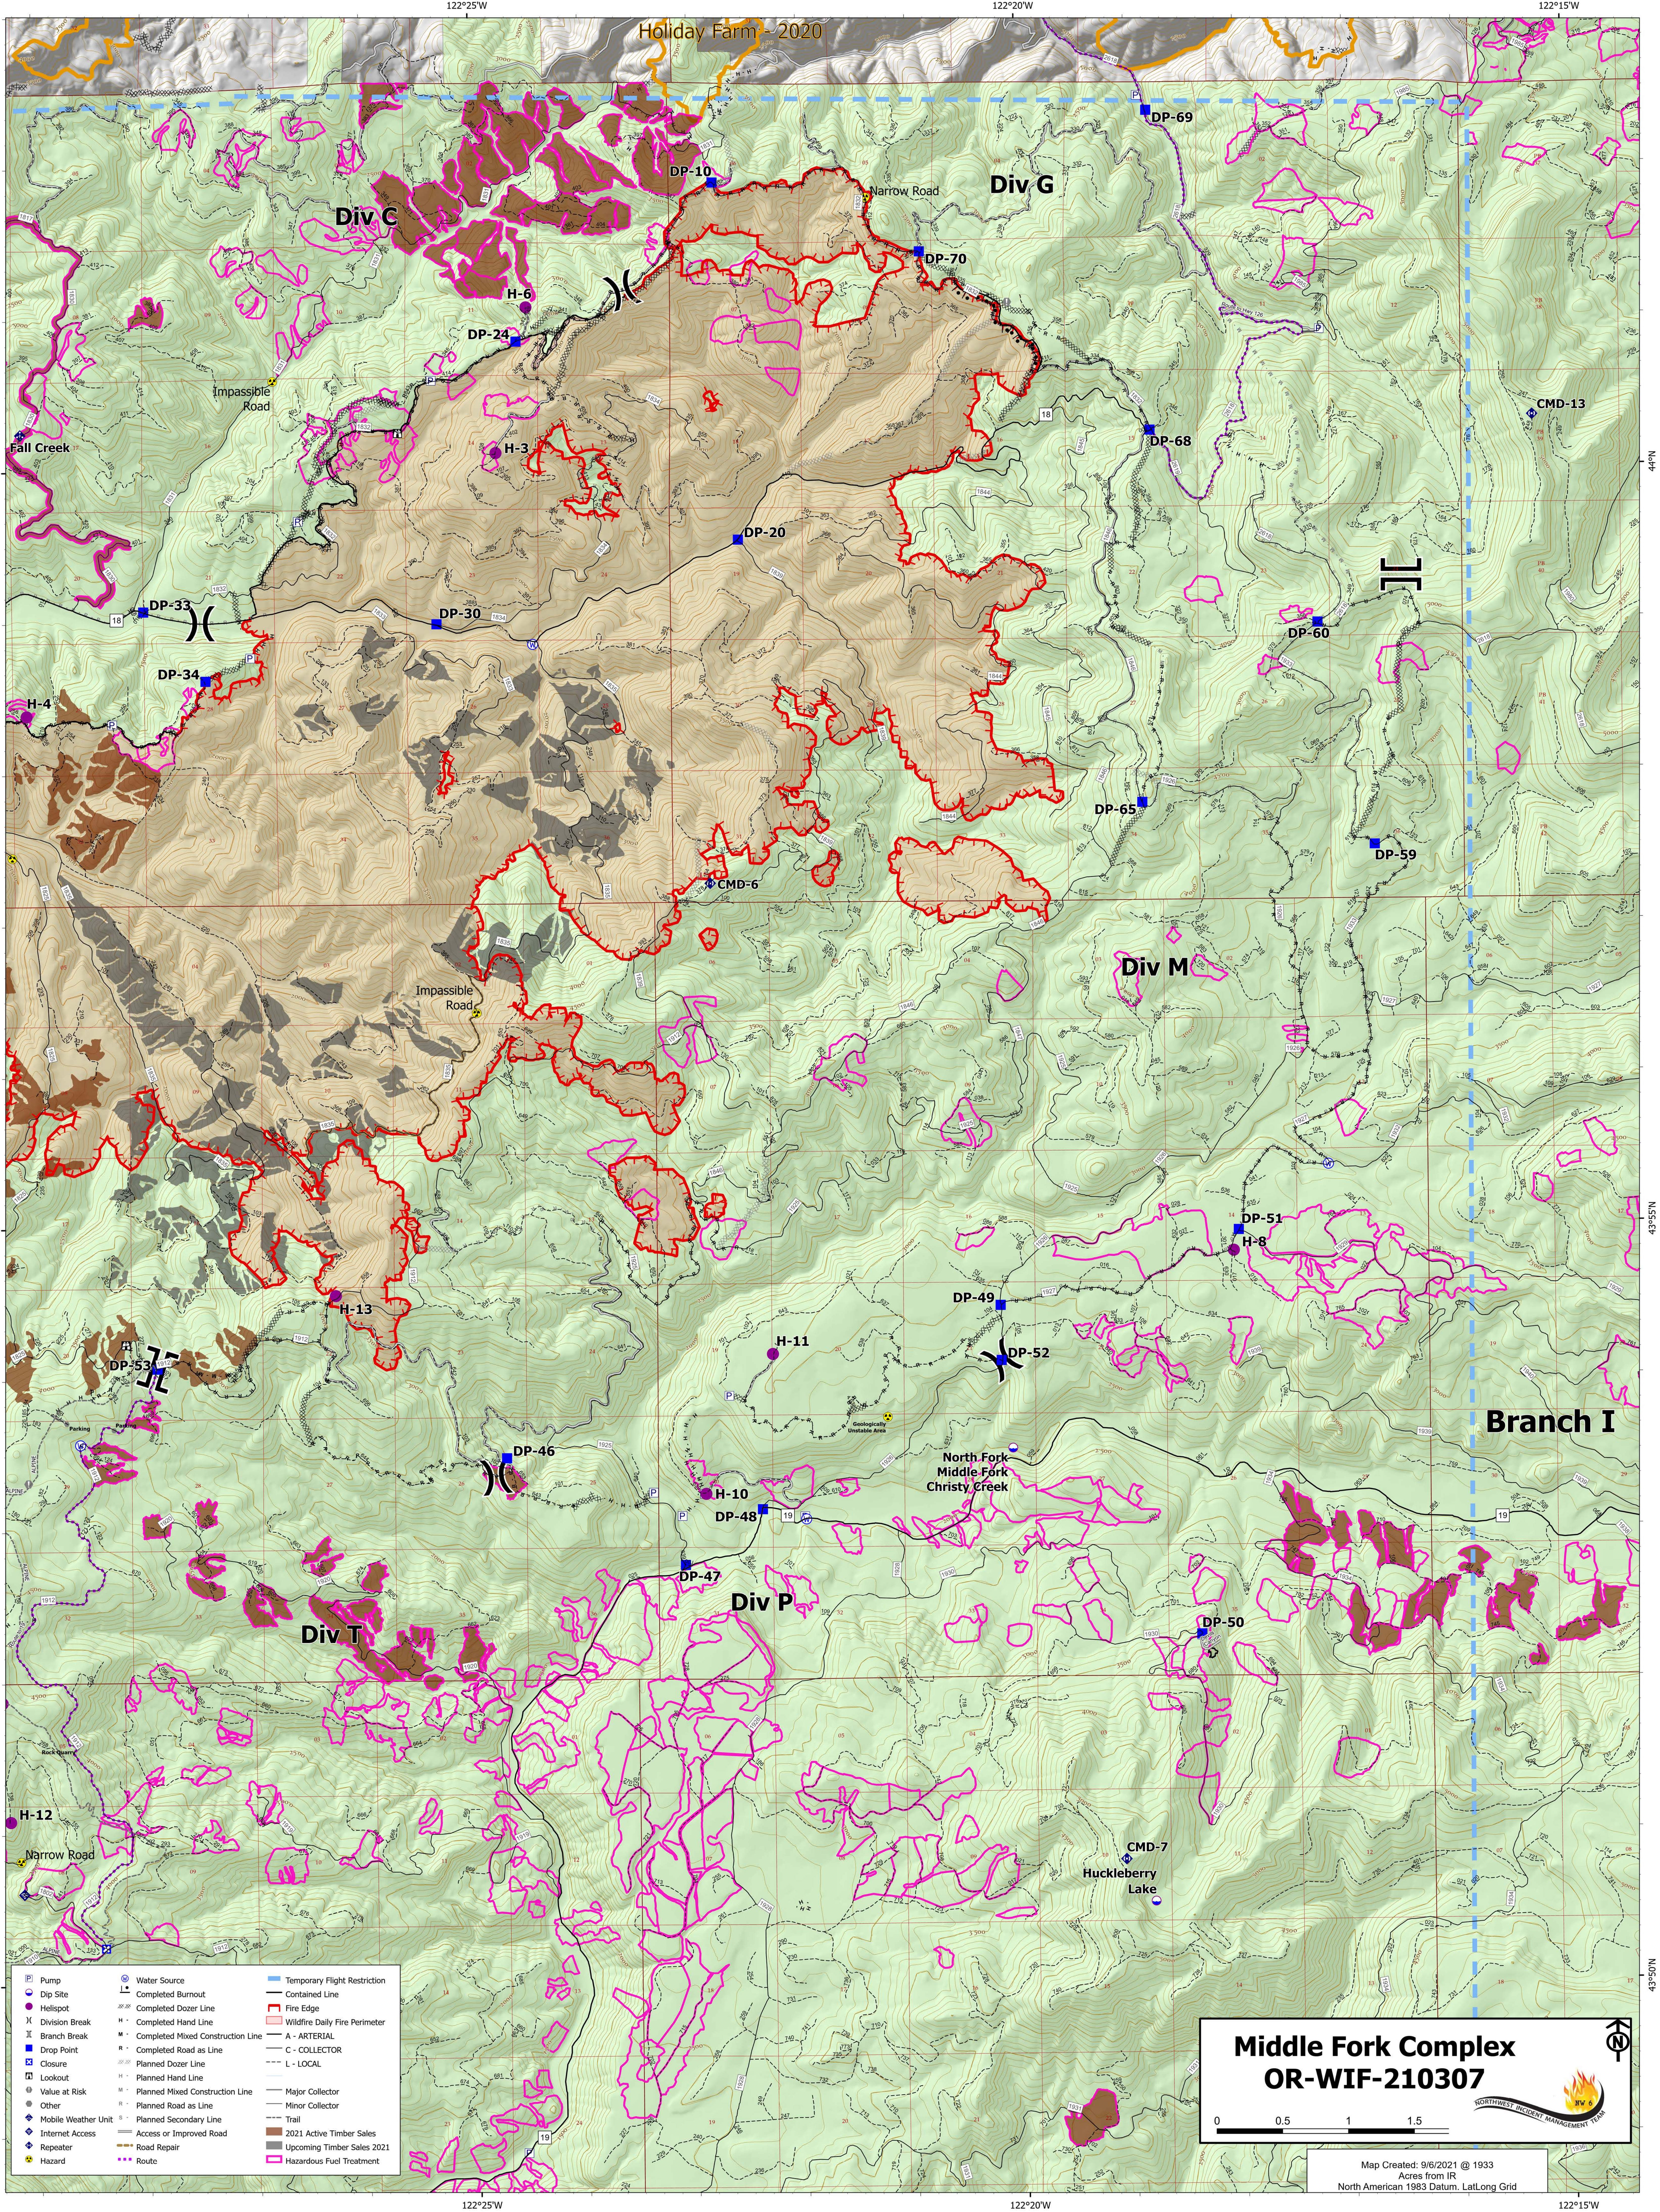

N. OPERATIONS - Branch I - Fuels & Timber Sales Middle Fork Complex

25,944 acres 09/05/2021 @ 2104

Gales: 24,459 acres; Kwis: 1,485 acres

Map Created 9/6/2021 @ 1933

Middle Fork Complex
OR-WIF-210307

0 0.5 1 1.5

Map Created: 9/6/2021 @ 1933
Acres from IR
North American 1983 Datum, Lat/Long Grid