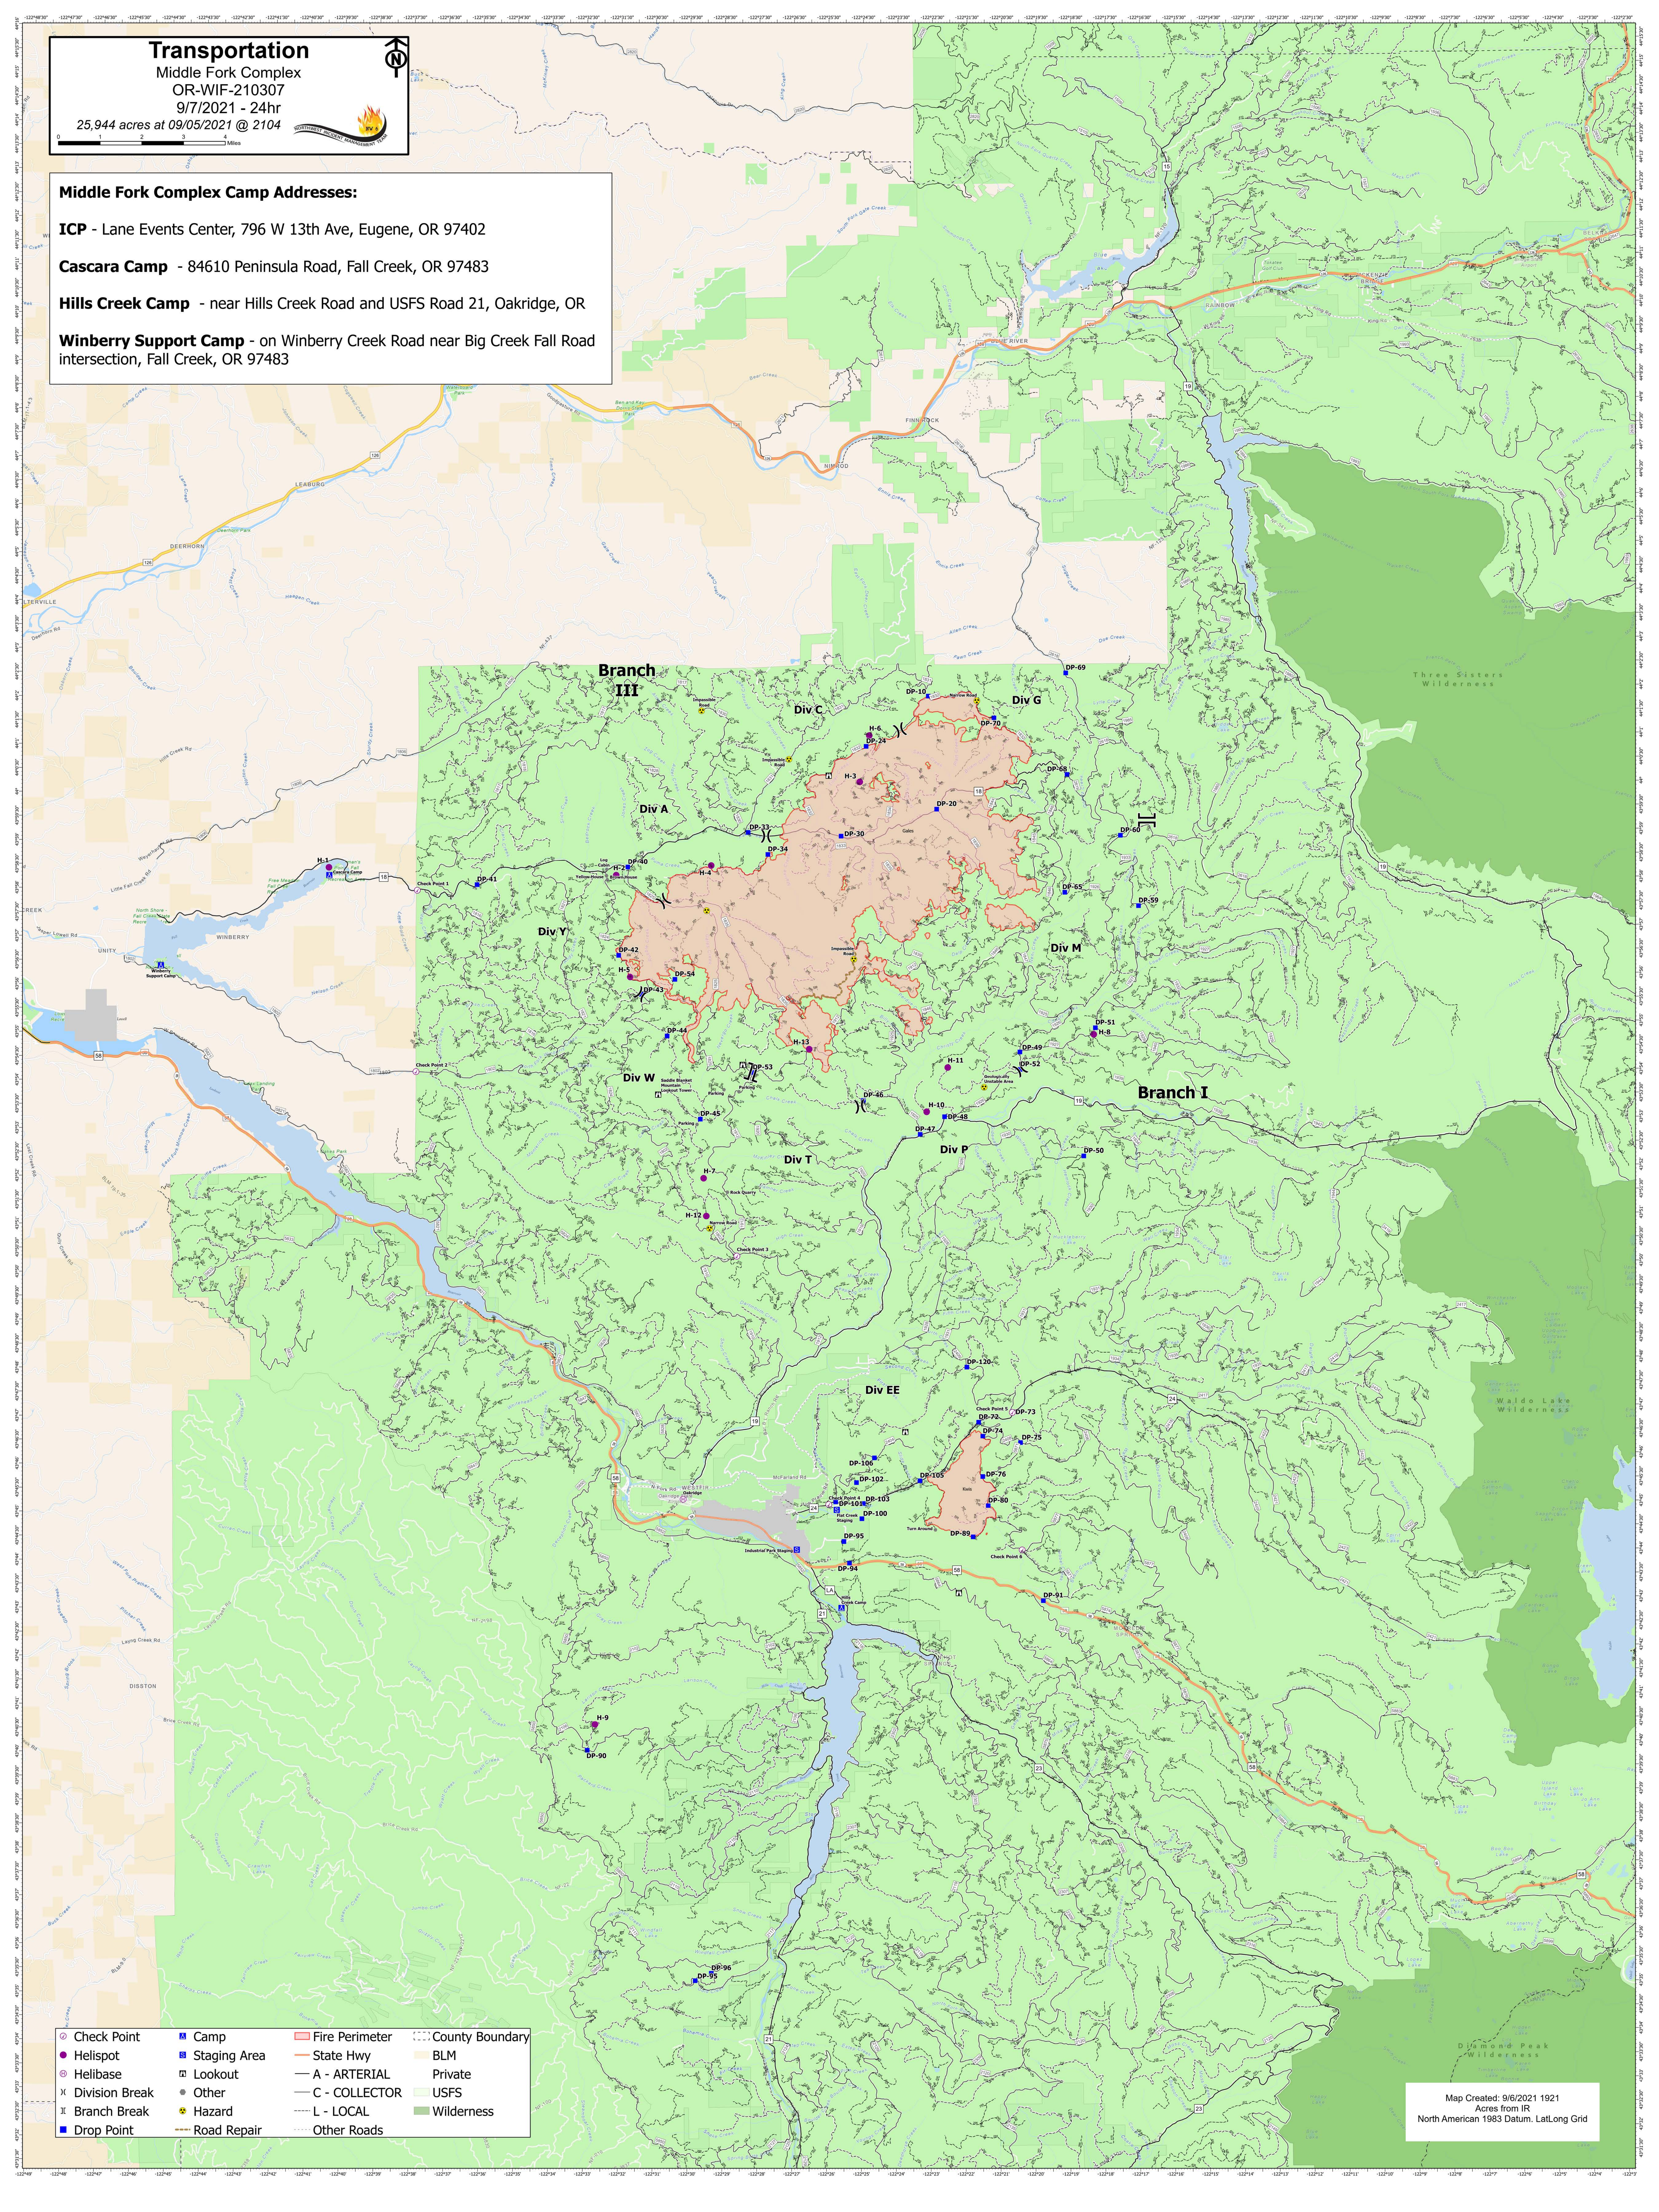

Transportation

Middle Fork Complex
OR-WIF-210307
9/7/2021 - 24hr
25,944 acres at 09/05/2021 @ 2104

Middle Fork Complex Camp Addresses:

ICP - Lane Events Center, 796 W 13th Ave, Eugene, OR 97402

Cascara Camp - 84610 Peninsula Road, Fall Creek, OR 97483

Hills Creek Camp - near Hills Creek Road and USFS Road 21, Oakridge, OR

Winberry Support Camp - on Winberry Creek Road near Big Creek Fall Road intersection, Fall Creek, OR 97483

○ Check Point	■ Camp	— Fire Perimeter	--- County Boundary
● Helispot	■ Staging Area	— State Hwy	■ BLM
○ Helibase	■ Lookout	— A - ARTERIAL	■ Private
X Division Break	● Other	— C - COLLECTOR	■ USFS
Branch Break	● Hazard	— L - LOCAL	■ Wilderness
■ Drop Point	— Road Repair	--- Other Roads	

Map Created: 9/6/2021 1921
Acres from IR
North American 1983 Datum, LatLong Grid