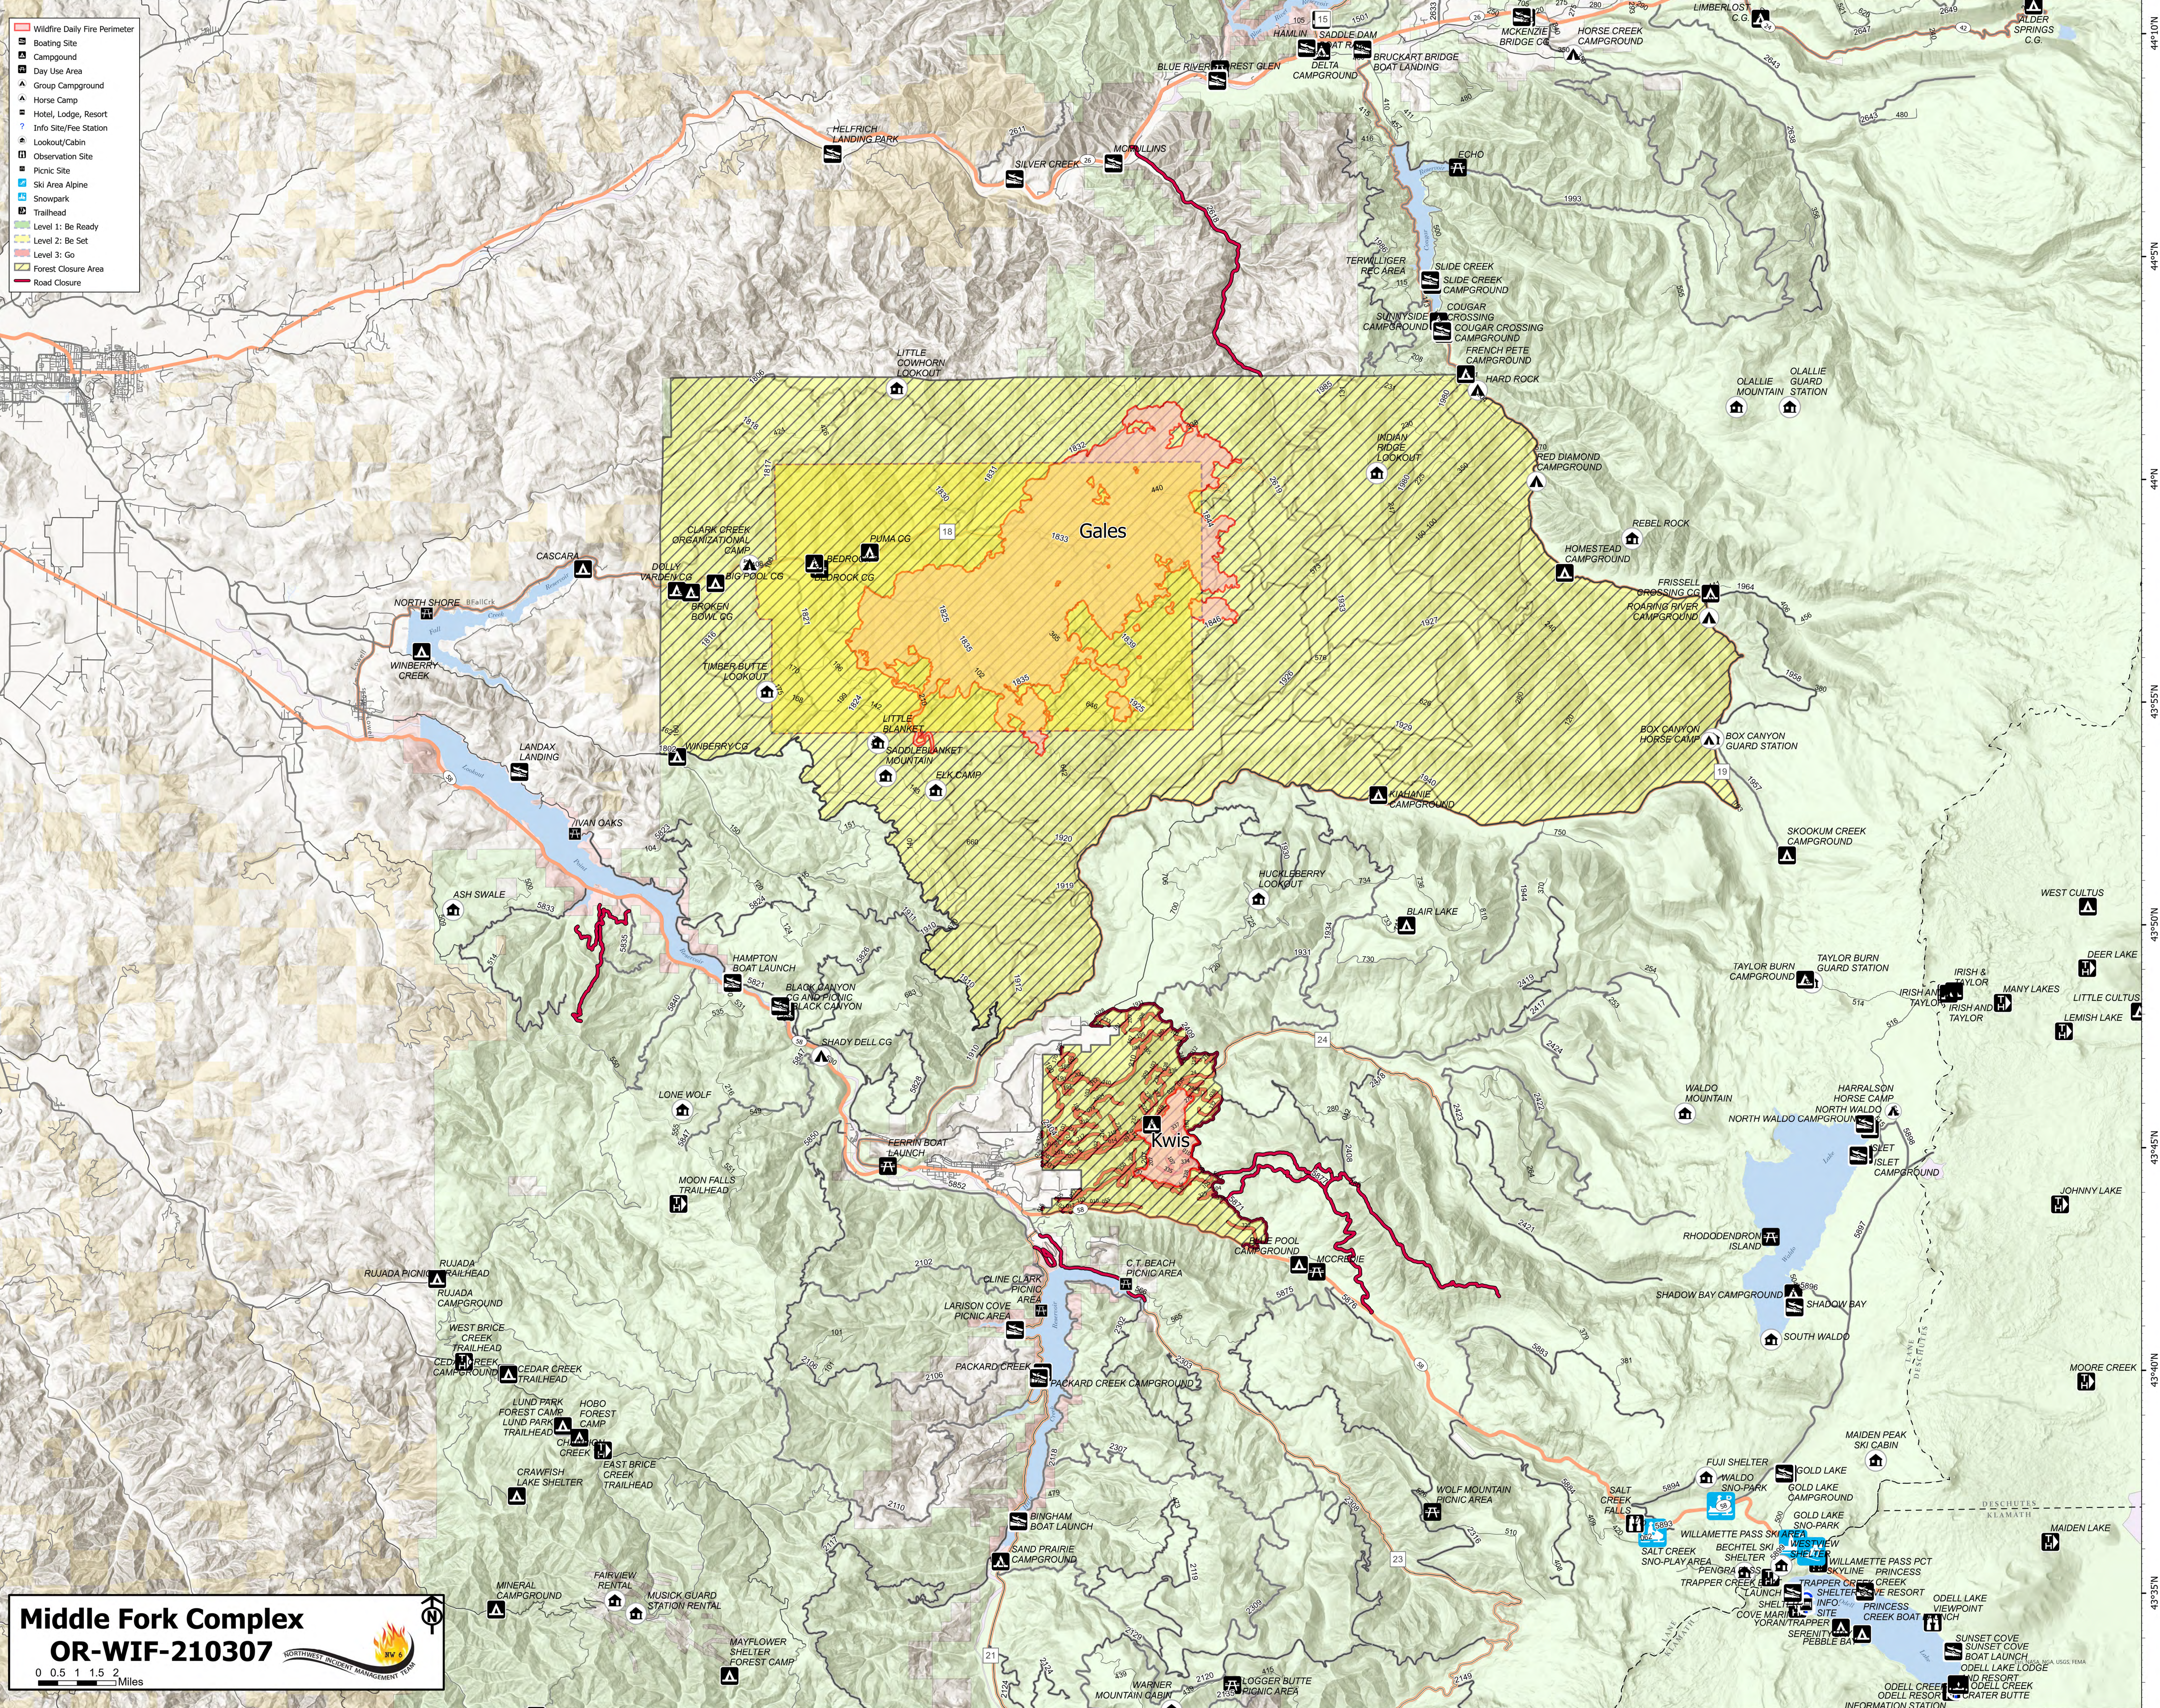

Closure & Evacuation

9/8/2021 - 24hr

26,477 acres
09/06/2021 @ 2126

Middle Fork Complex

NW 1M T 6
Map Created: 9/7/2021 @ 2033
North American 1983 Datum

Middle Fork Complex
OR-WIF-210307

0 0.5 1 1.5 2 Miles