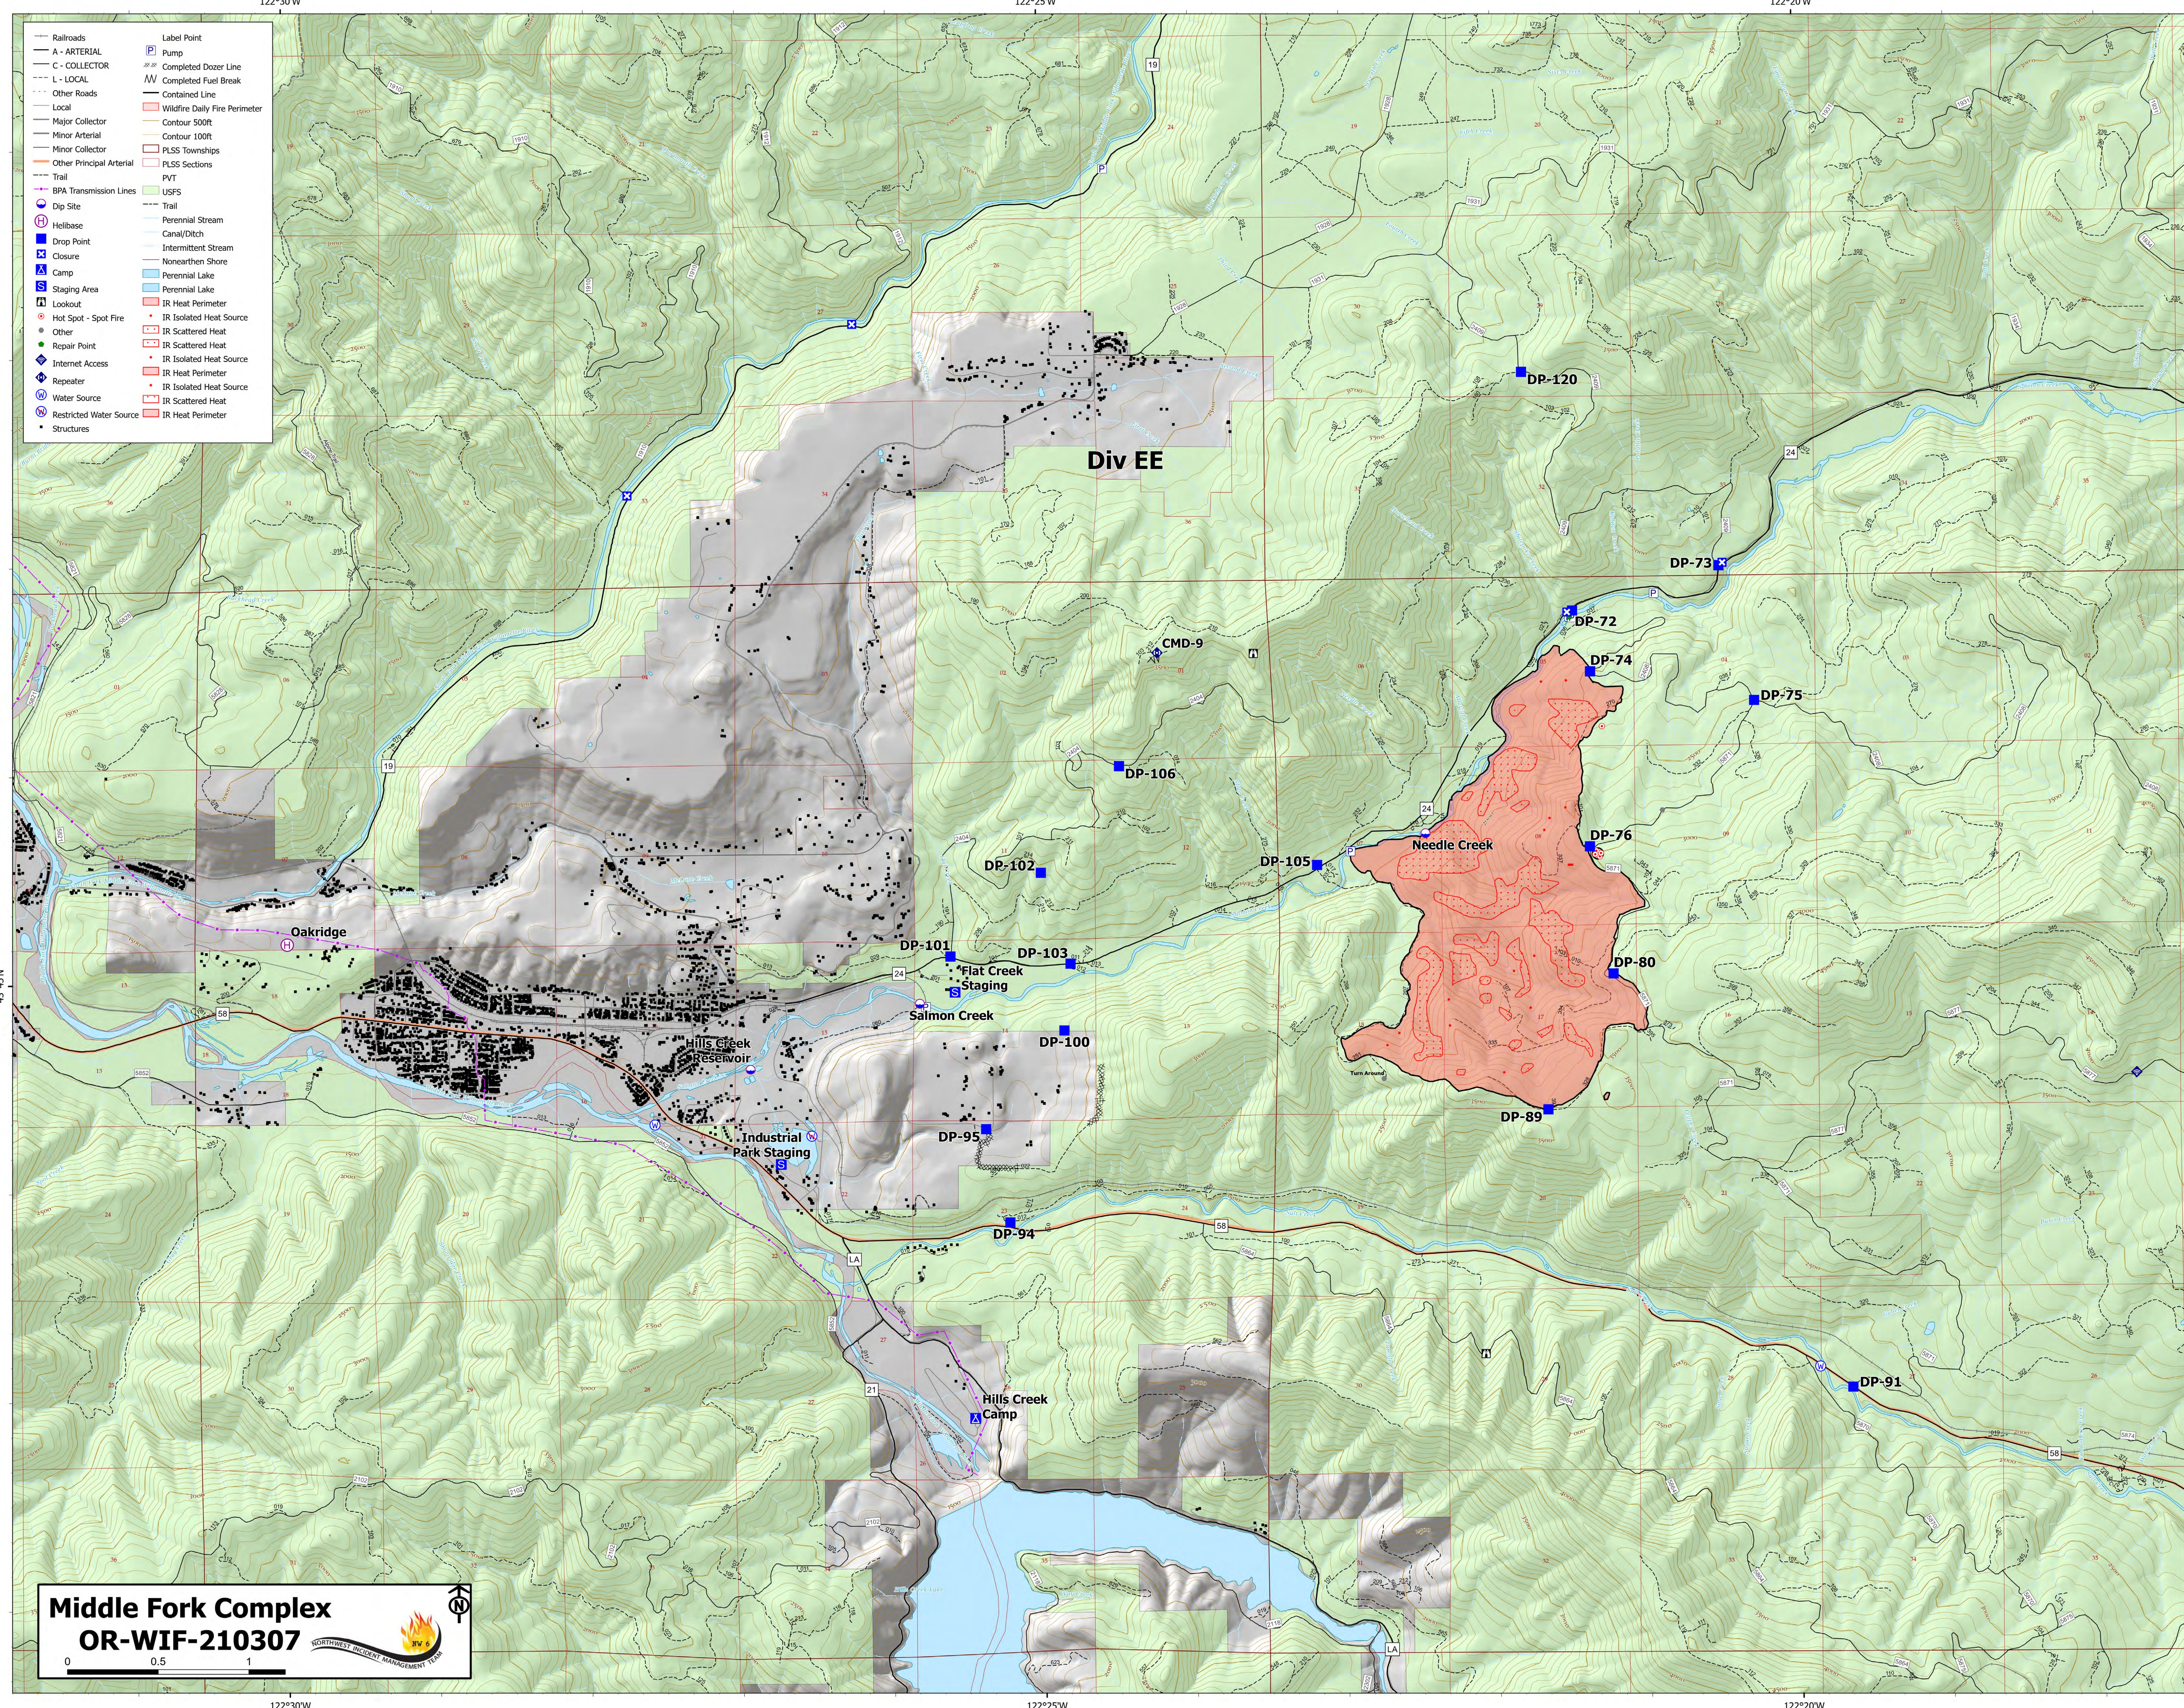

OPERATIONS IR - SOUTH

27,394 acres 09/07/2021 @ 2205
Gales: 25,909 acres; Kwis: 1,485 acres

Middle Fork Complex

Map Created 9/8/2021 @ 0846
North American 1983 Datum.
Lattong Grid
Acres from IR

Middle Fork Complex
OR-WIF-210307

0 0.5 1