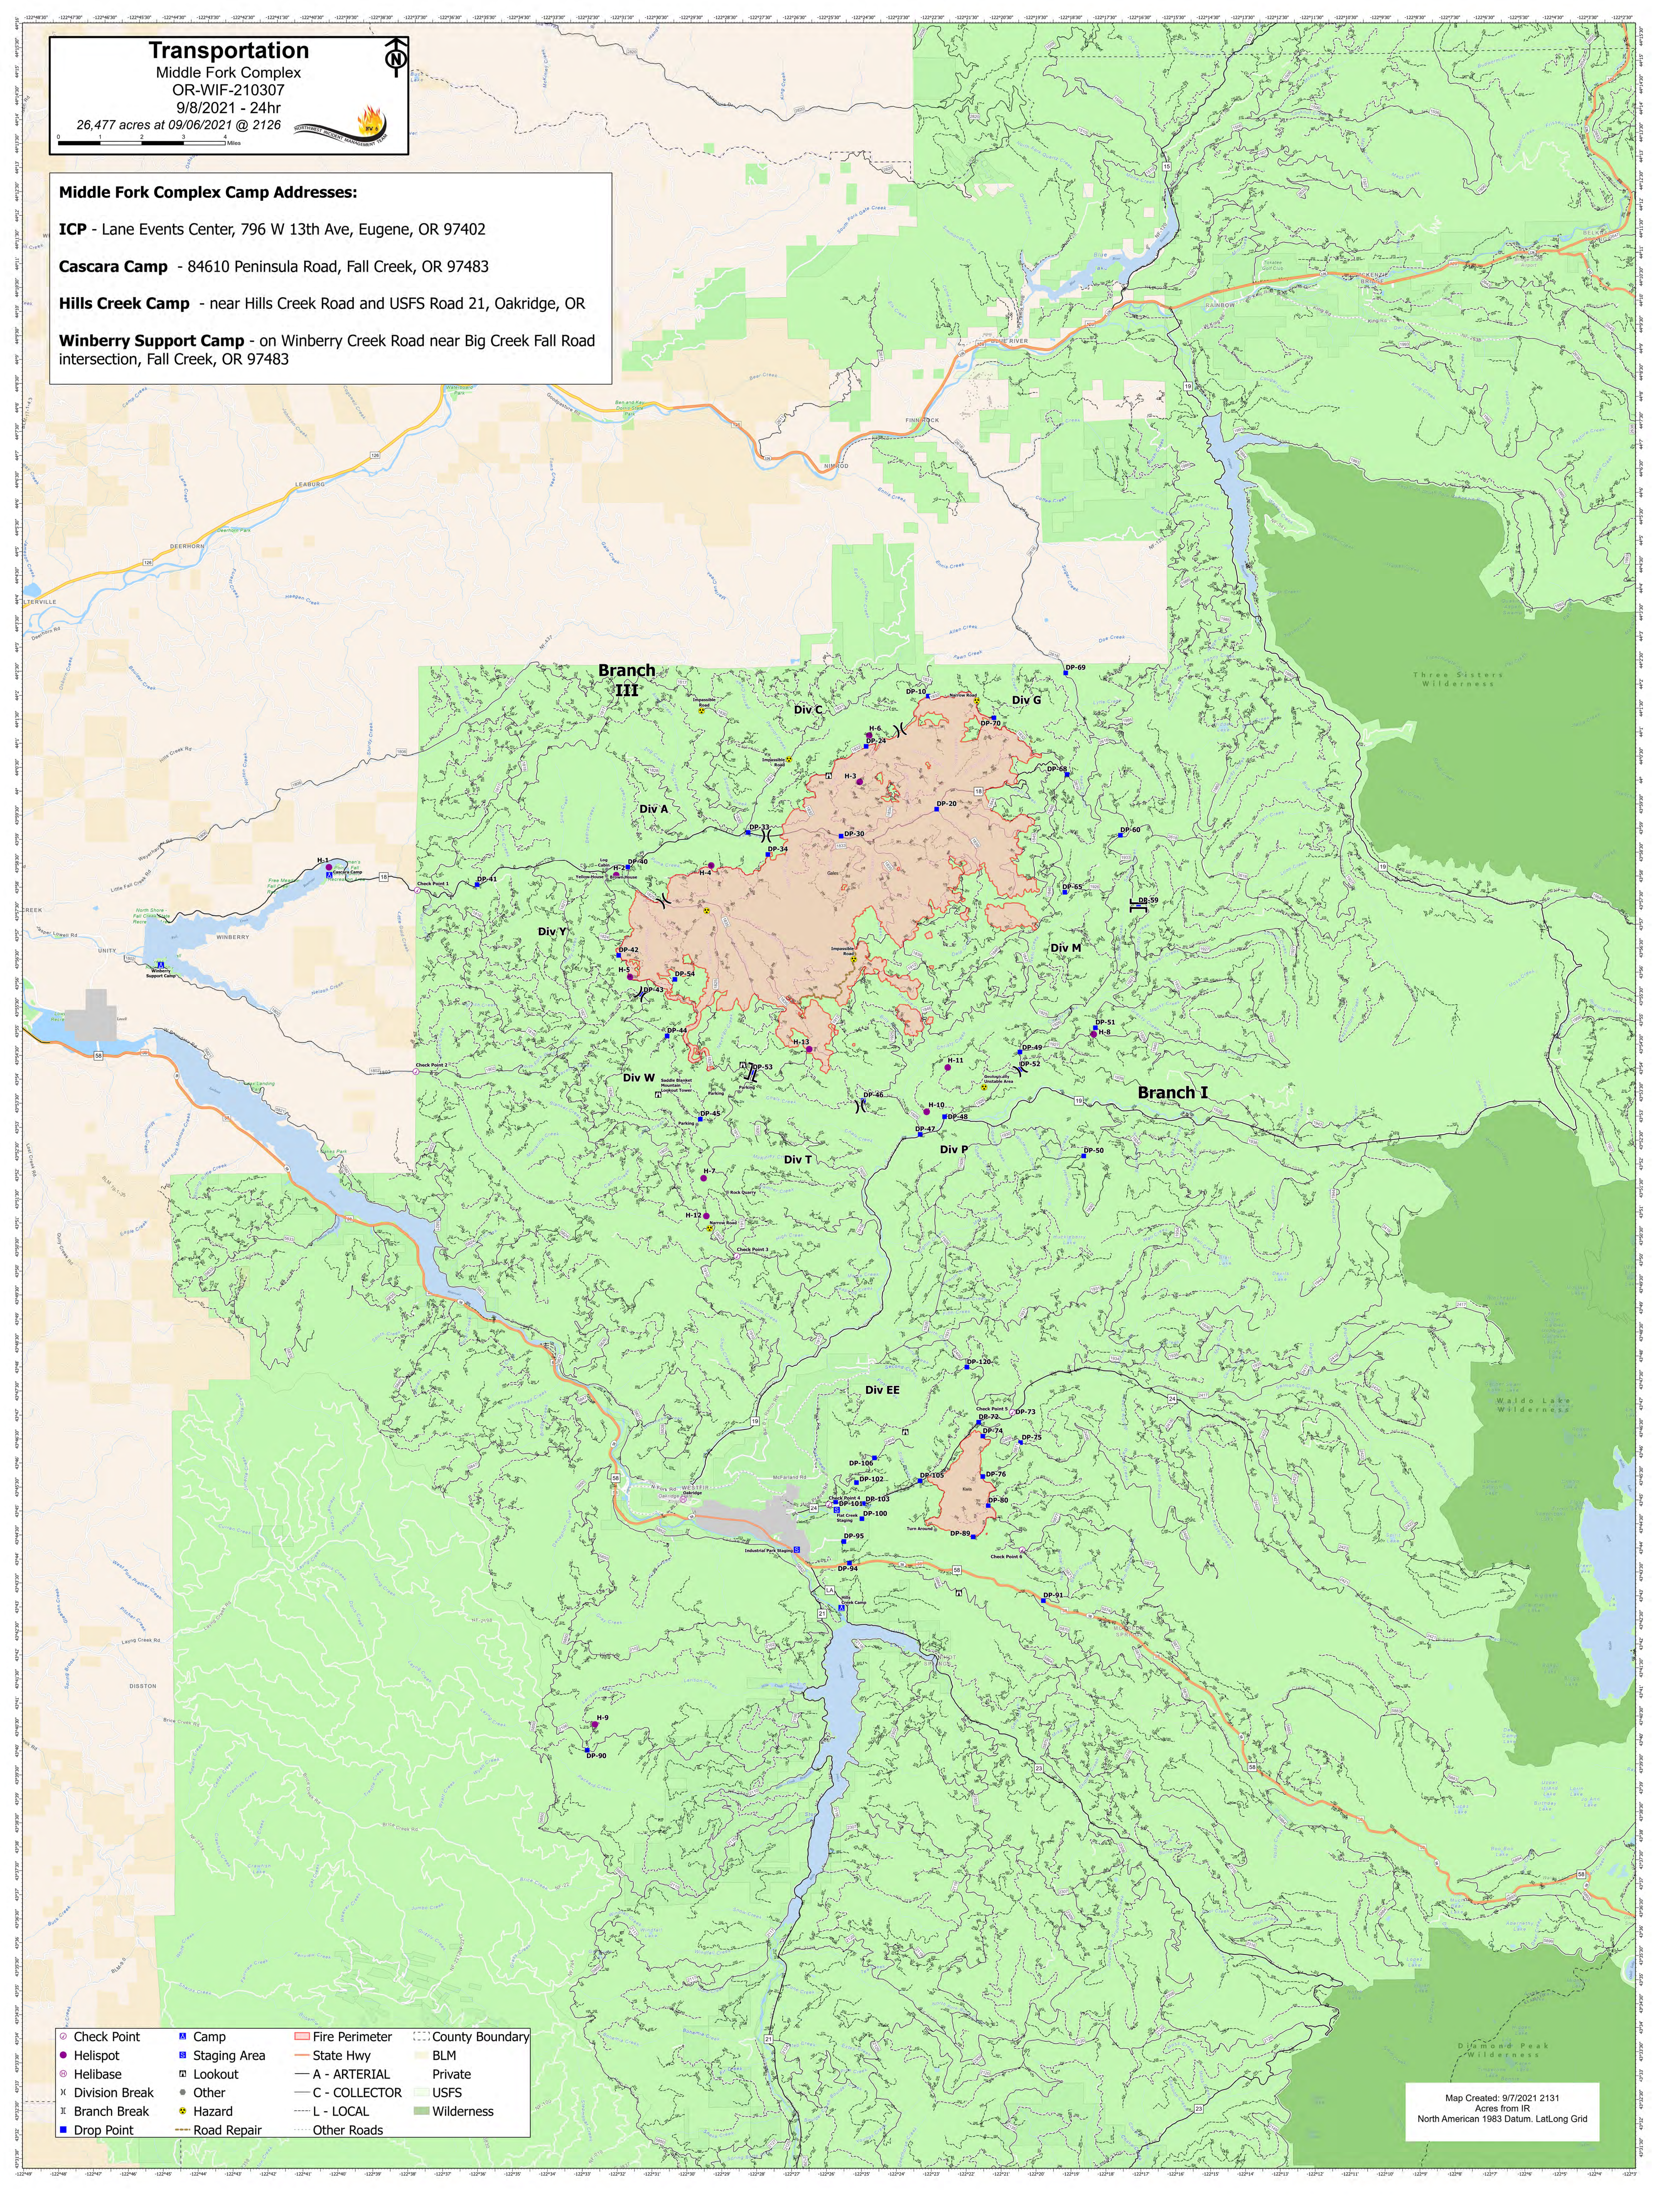

Transportation

Middle Fork Complex
OR-WIF-210307
9/8/2021 - 24hr
26,477 acres at 09/06/2021 @ 2126

Middle Fork Complex Camp Addresses:

ICP - Lane Events Center, 796 W 13th Ave, Eugene, OR 97402

Cascara Camp - 84610 Peninsula Road, Fall Creek, OR 97483

Hills Creek Camp - near Hills Creek Road and USFS Road 21, Oakridge, OR

Winberry Support Camp - on Winberry Creek Road near Big Creek Fall Road intersection, Fall Creek, OR 97483

○ Check Point	■ Camp	▬ Fire Perimeter	▬ County Boundary
● Helispot	■ Staging Area	▬ State Hwy	■ BLM
○ Helibase	■ Lookout	▬ A - ARTERIAL	■ Private
✕ Division Break	● Other	▬ C - COLLECTOR	■ USFS
✕ Branch Break	● Hazard	▬ L - LOCAL	■ Wilderness
■ Drop Point	▬ Road Repair	▬ Other Roads	

Map Created: 9/7/2021 2131
Acres from IR
North American 1983 Datum, Lat/Long Grid