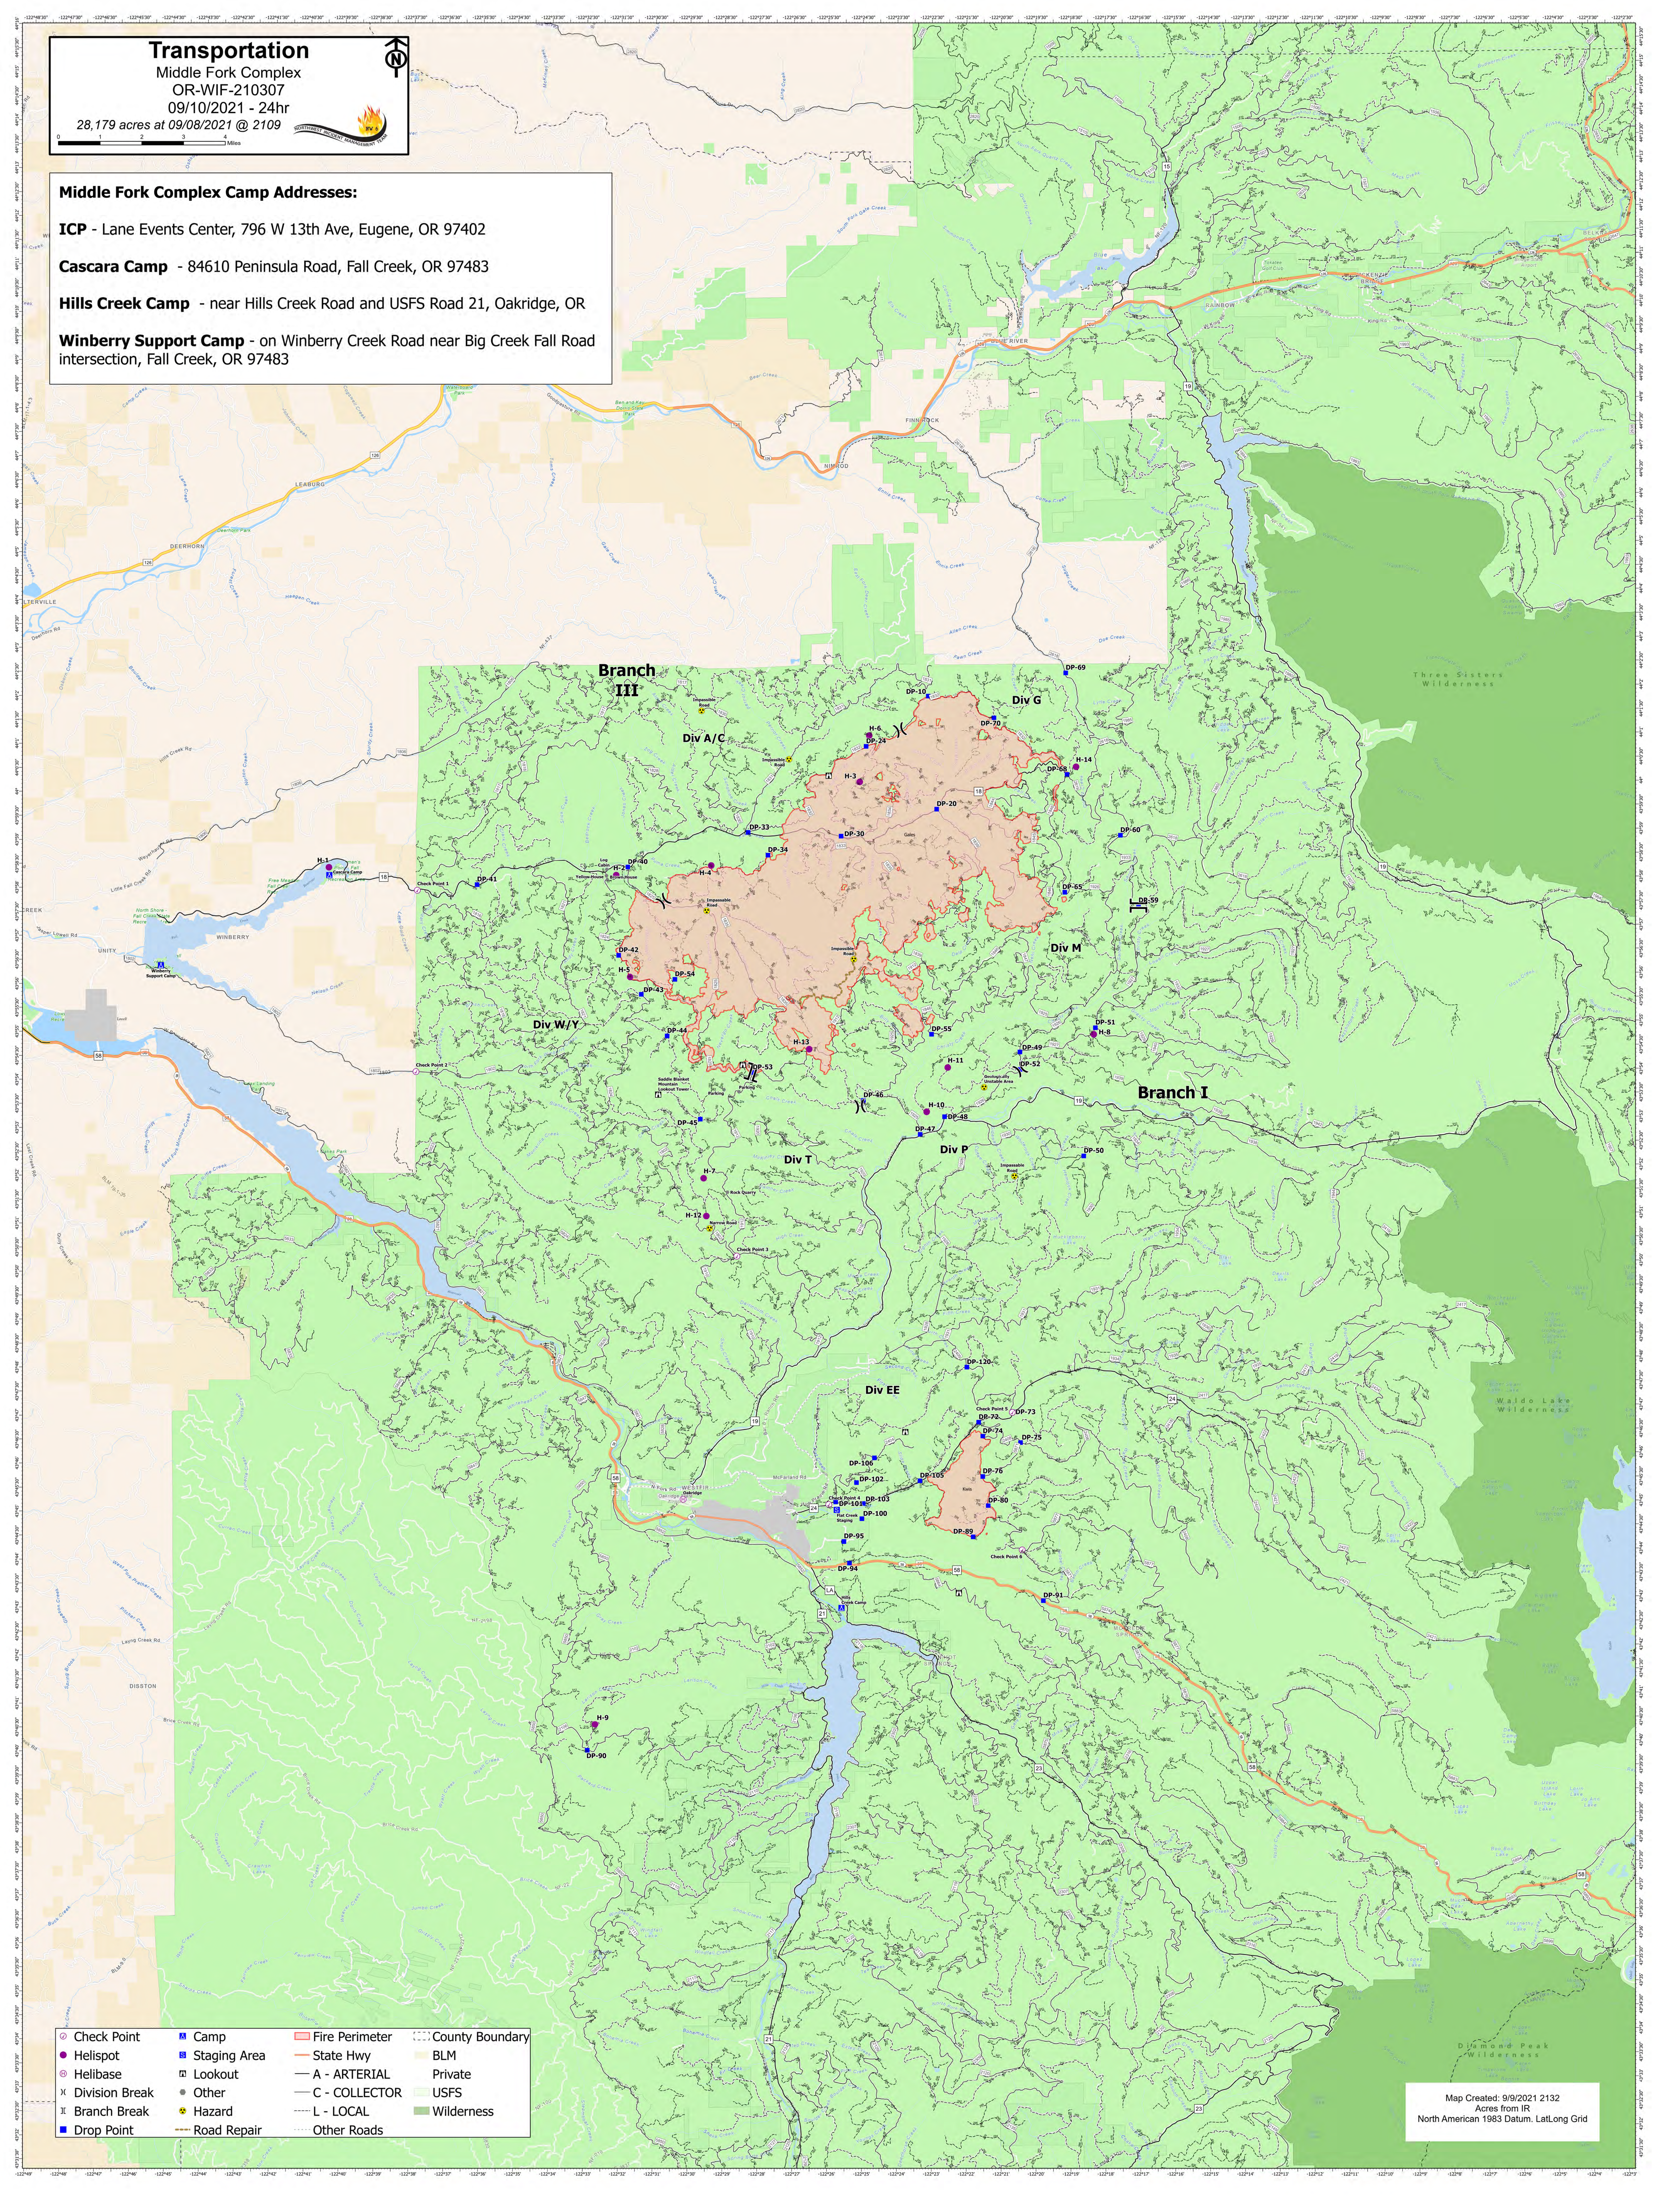

Transportation

Middle Fork Complex
OR-WIF-210307

09/10/2021 - 24hr

28,179 acres at 09/08/2021 @ 2109

Middle Fork Complex Camp Addresses:

ICP - Lane Events Center, 796 W 13th Ave, Eugene, OR 97402

Cascara Camp - 84610 Peninsula Road, Fall Creek, OR 97483

Hills Creek Camp - near Hills Creek Road and USFS Road 21, Oakridge, OR

Winberry Support Camp - on Winberry Creek Road near Big Creek Fall Road intersection, Fall Creek, OR 97483

Map Created: 9/9/2021 2132
Acres from IR
North American 1983 Datum, Lat/Long Grid