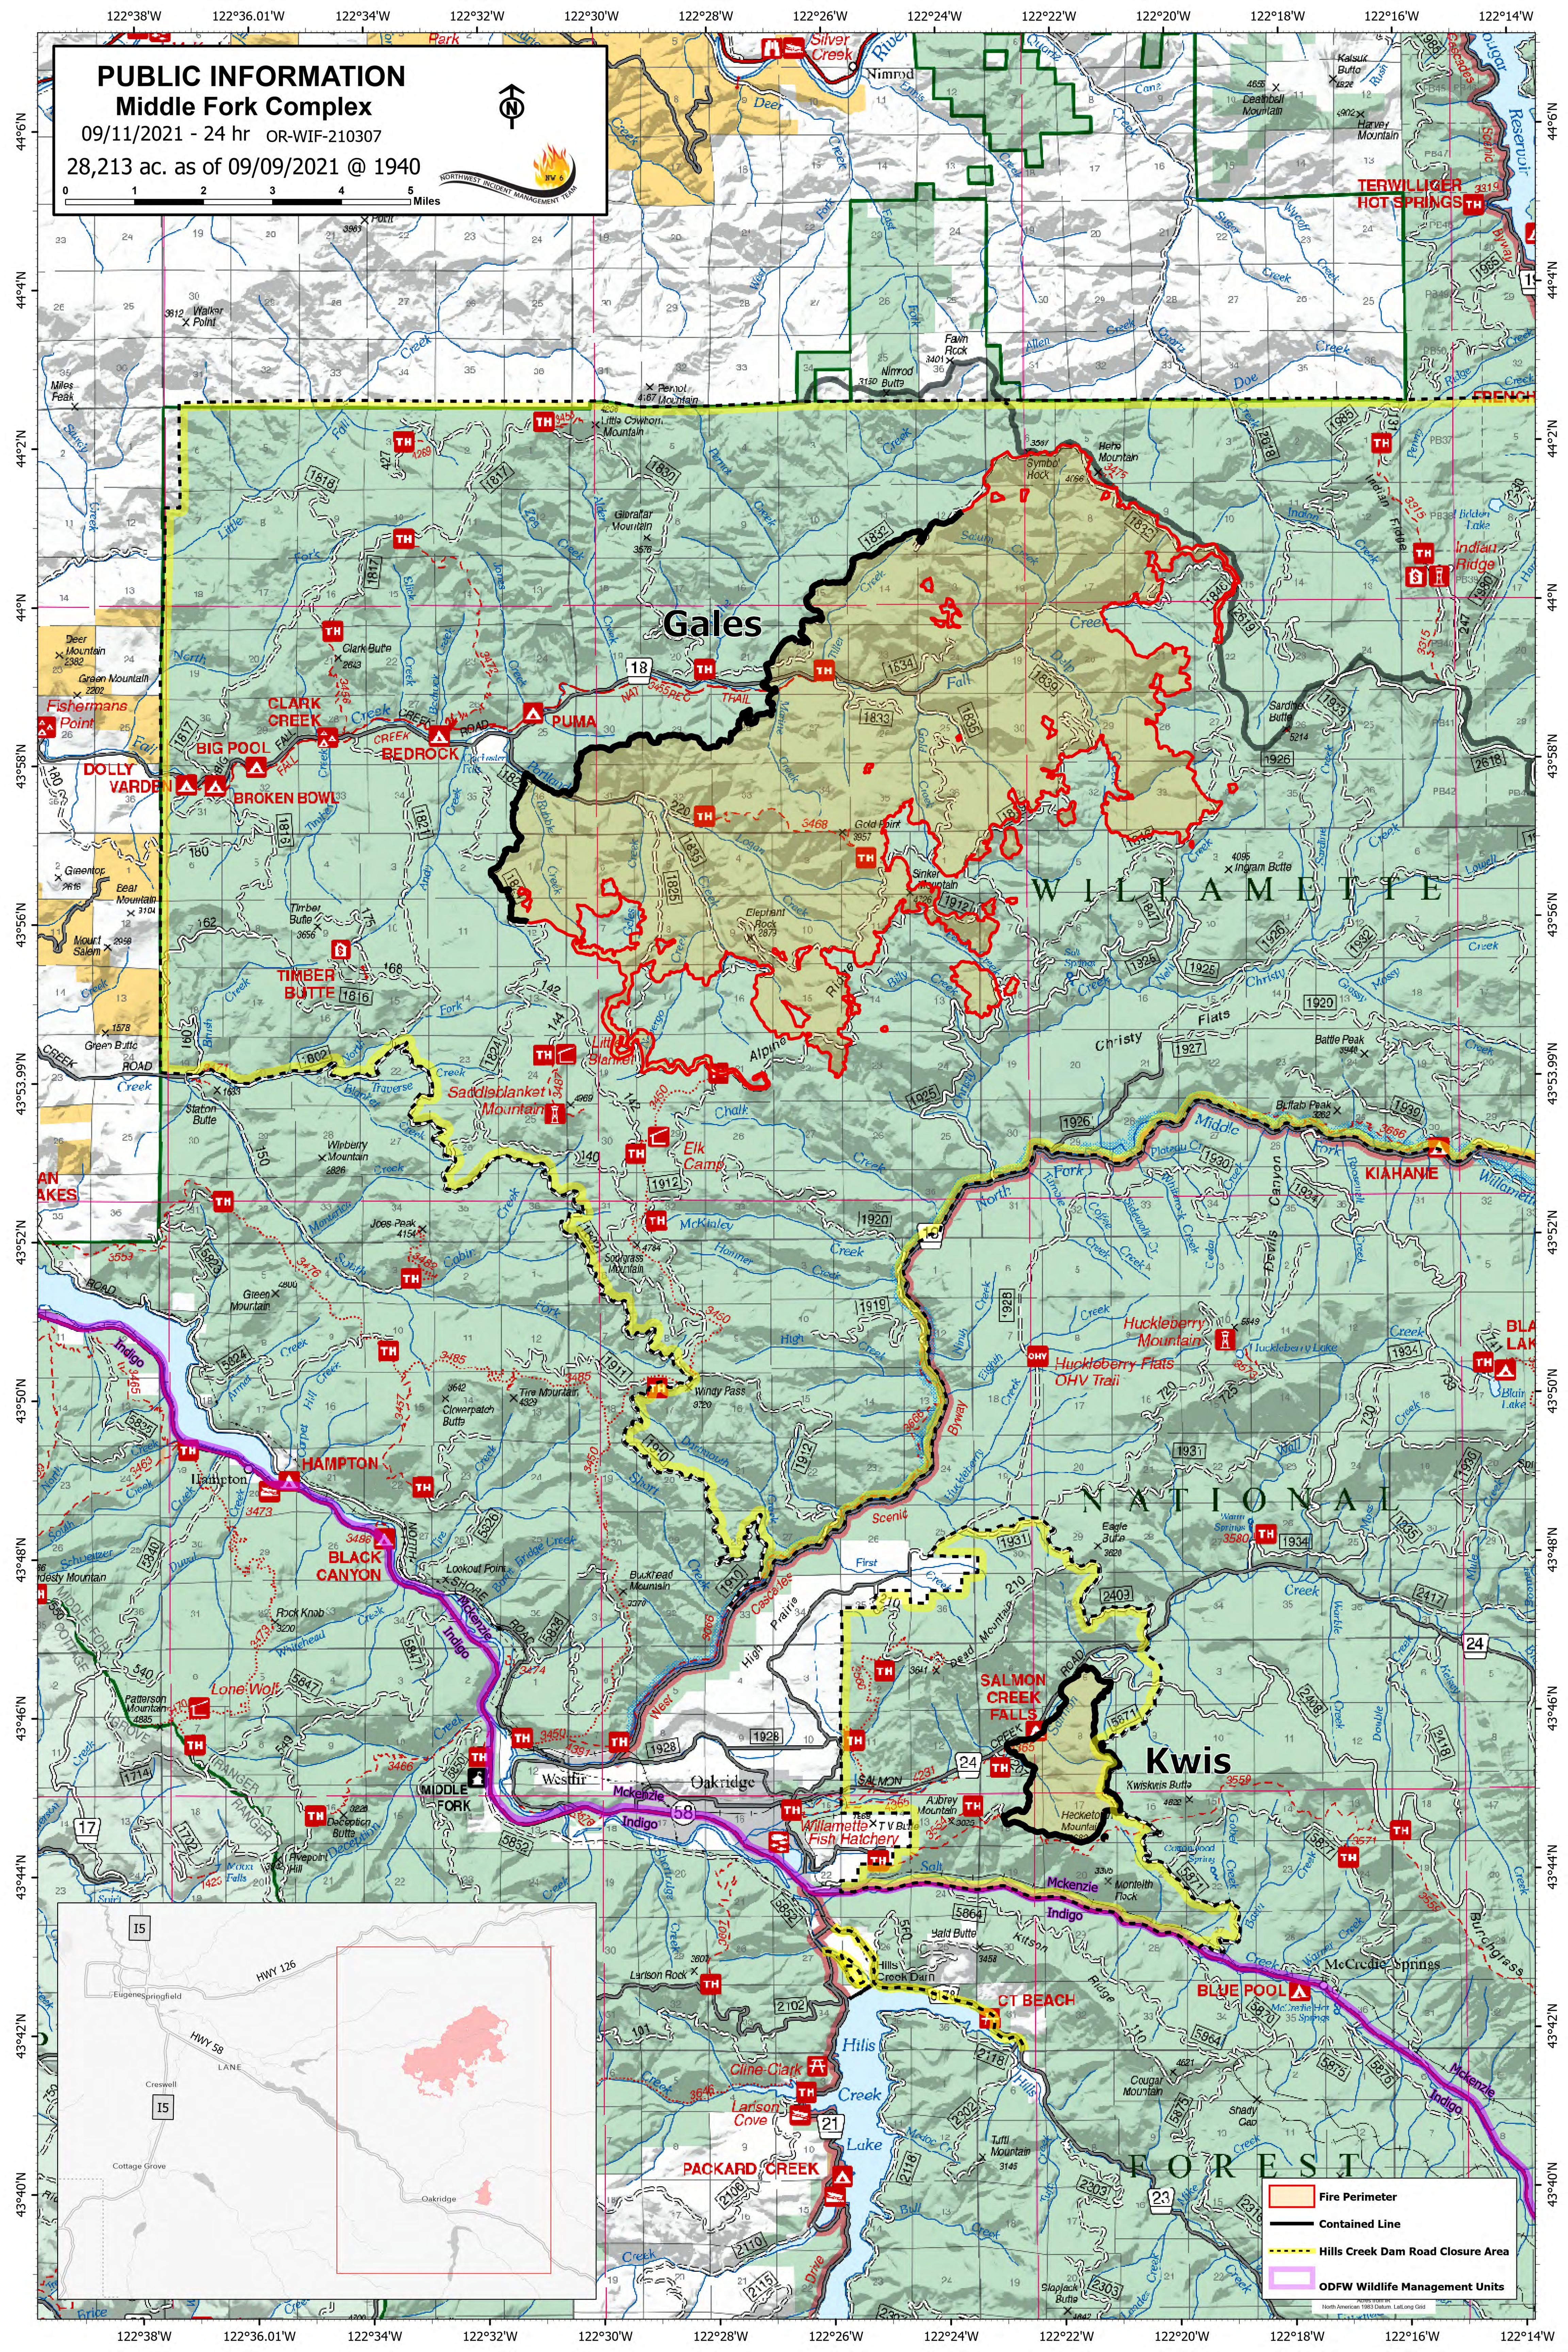

PUBLIC INFORMATION

Middle Fork Complex

09/11/2021 - 24 hr OR-WIF-210307

28,213 ac. as of 09/09/2021 @ 1940

- Fire Perimeter
- Contained Line
- Hills Creek Dam Road Closure Area
- ODFW Wildlife Management Units