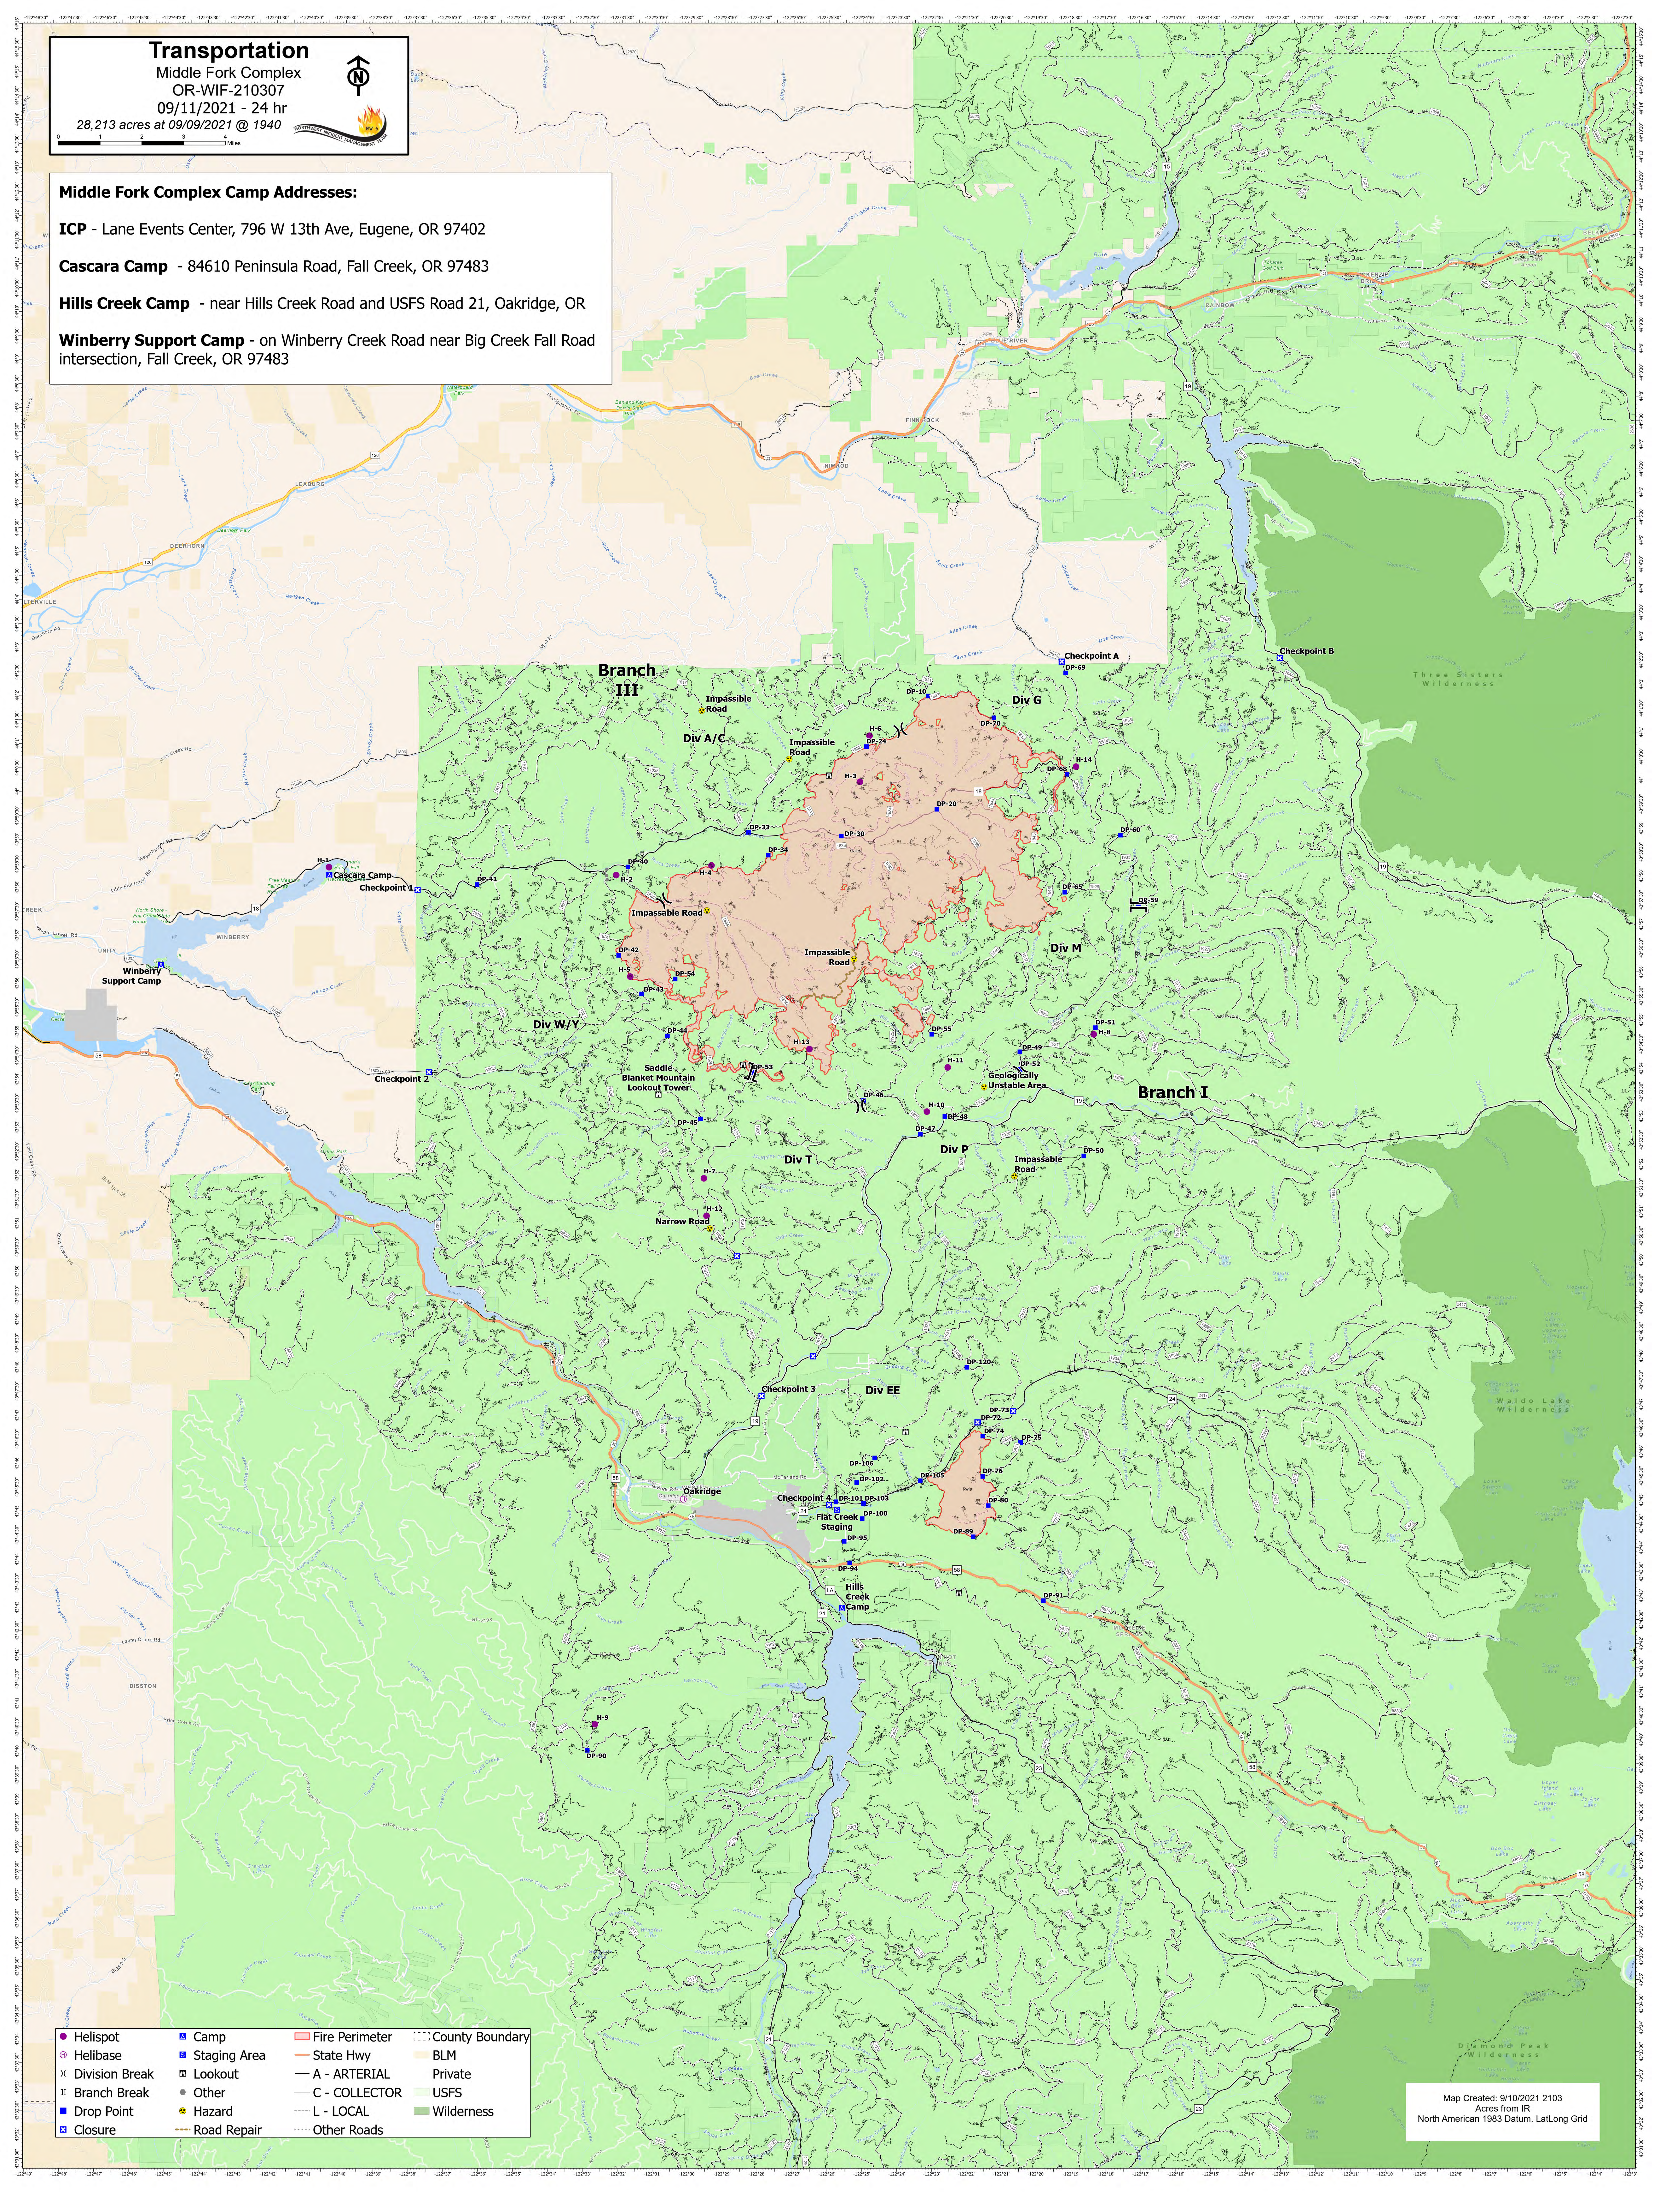

Transportation

Middle Fork Complex
OR-WIF-210307
09/11/2021 - 24 hr
28,213 acres at 09/09/2021 @ 1940

Middle Fork Complex Camp Addresses:

ICP - Lane Events Center, 796 W 13th Ave, Eugene, OR 97402

Cascara Camp - 84610 Peninsula Road, Fall Creek, OR 97483

Hills Creek Camp - near Hills Creek Road and USFS Road 21, Oakridge, OR

Winberry Support Camp - on Winberry Creek Road near Big Creek Fall Road intersection, Fall Creek, OR 97483

● Helispot	■ Camp	— Fire Perimeter	--- County Boundary
○ Helibase	■ Staging Area	— State Hwy	■ BLM
⌘ Division Break	■ Lookout	— A - ARTERIAL	■ Private
⌘ Branch Break	● Other	— C - COLLECTOR	■ USFS
■ Drop Point	● Hazard	— L - LOCAL	■ Wilderness
■ Closure	— Road Repair	— Other Roads	

Map Created: 9/10/2021 2103
Acres from IR
North American 1983 Datum, Lat/Long Grid