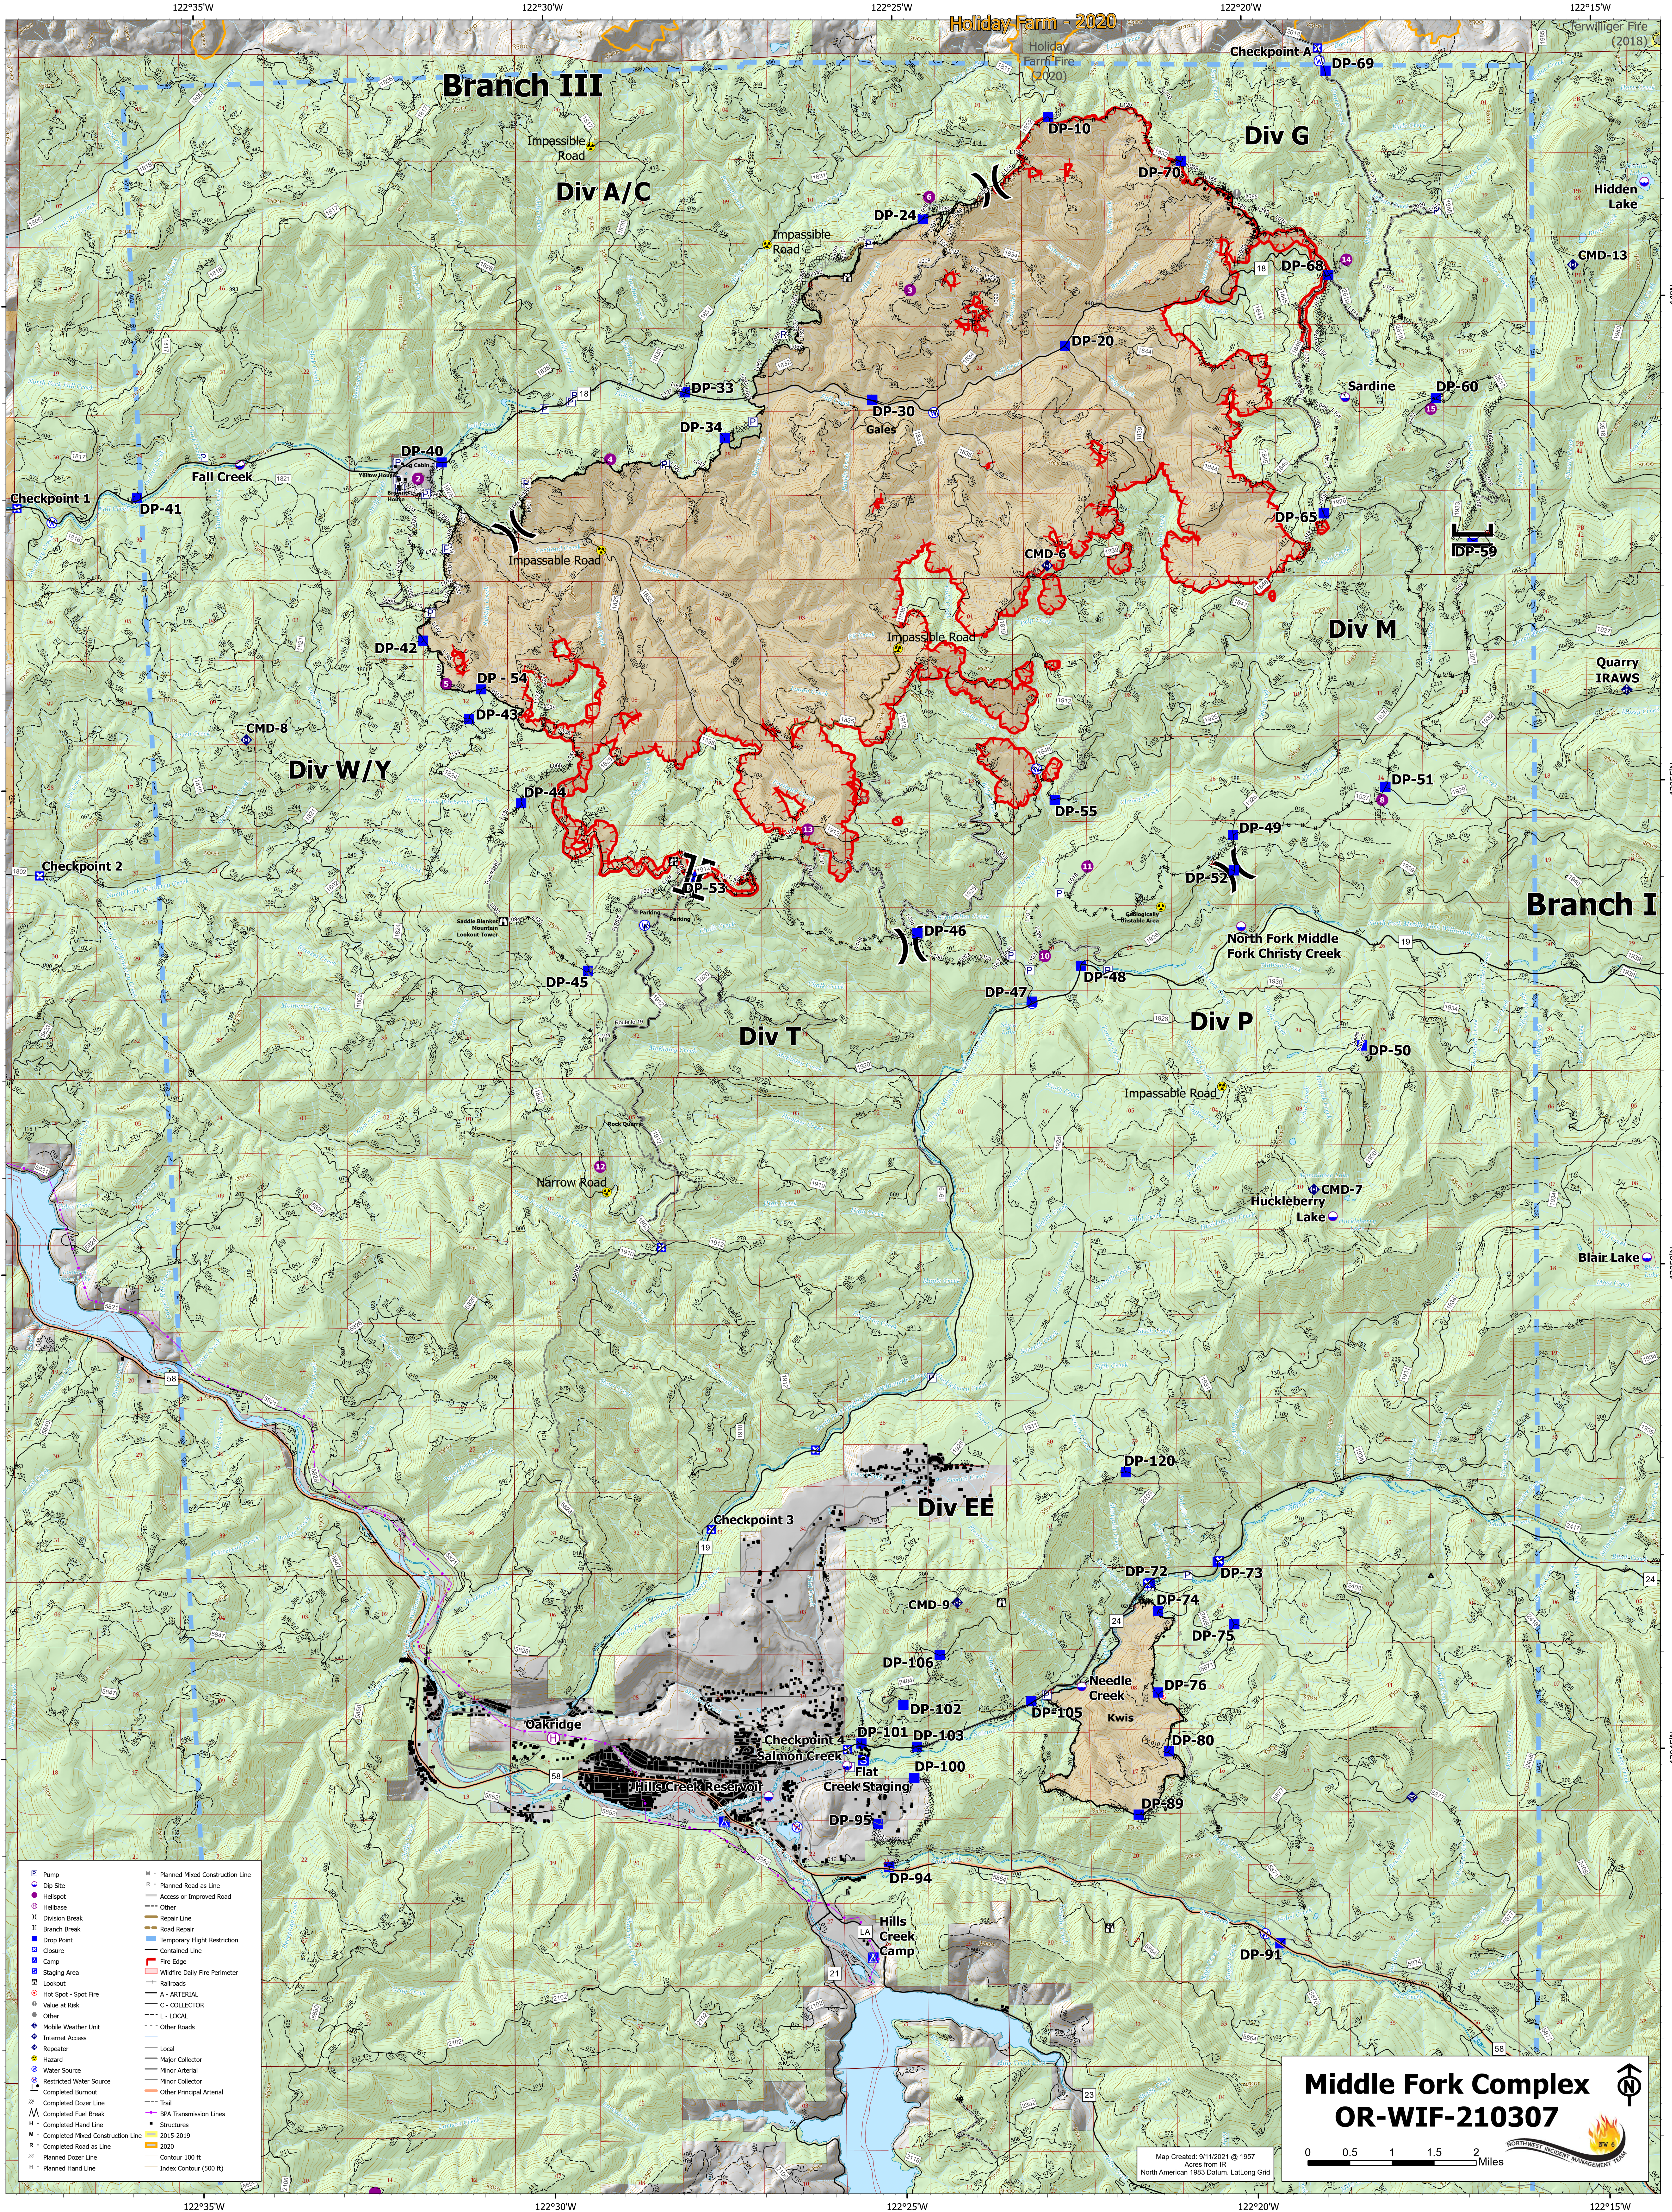

OPERATIONS

09/12/2021 - 24 hr

28,213 acres 09/09/2021 @ 1940
Gales Fire: 26,728 acres

Middle Fork Complex

Map Created 9/11/2021 @ 1957

Middle Fork Complex
OR-WIF-21037

Map Created: 9/11/2021 @ 1957
North American 1983 Datum, LatLong Grid

0 0.5 1 1.5 2 Miles