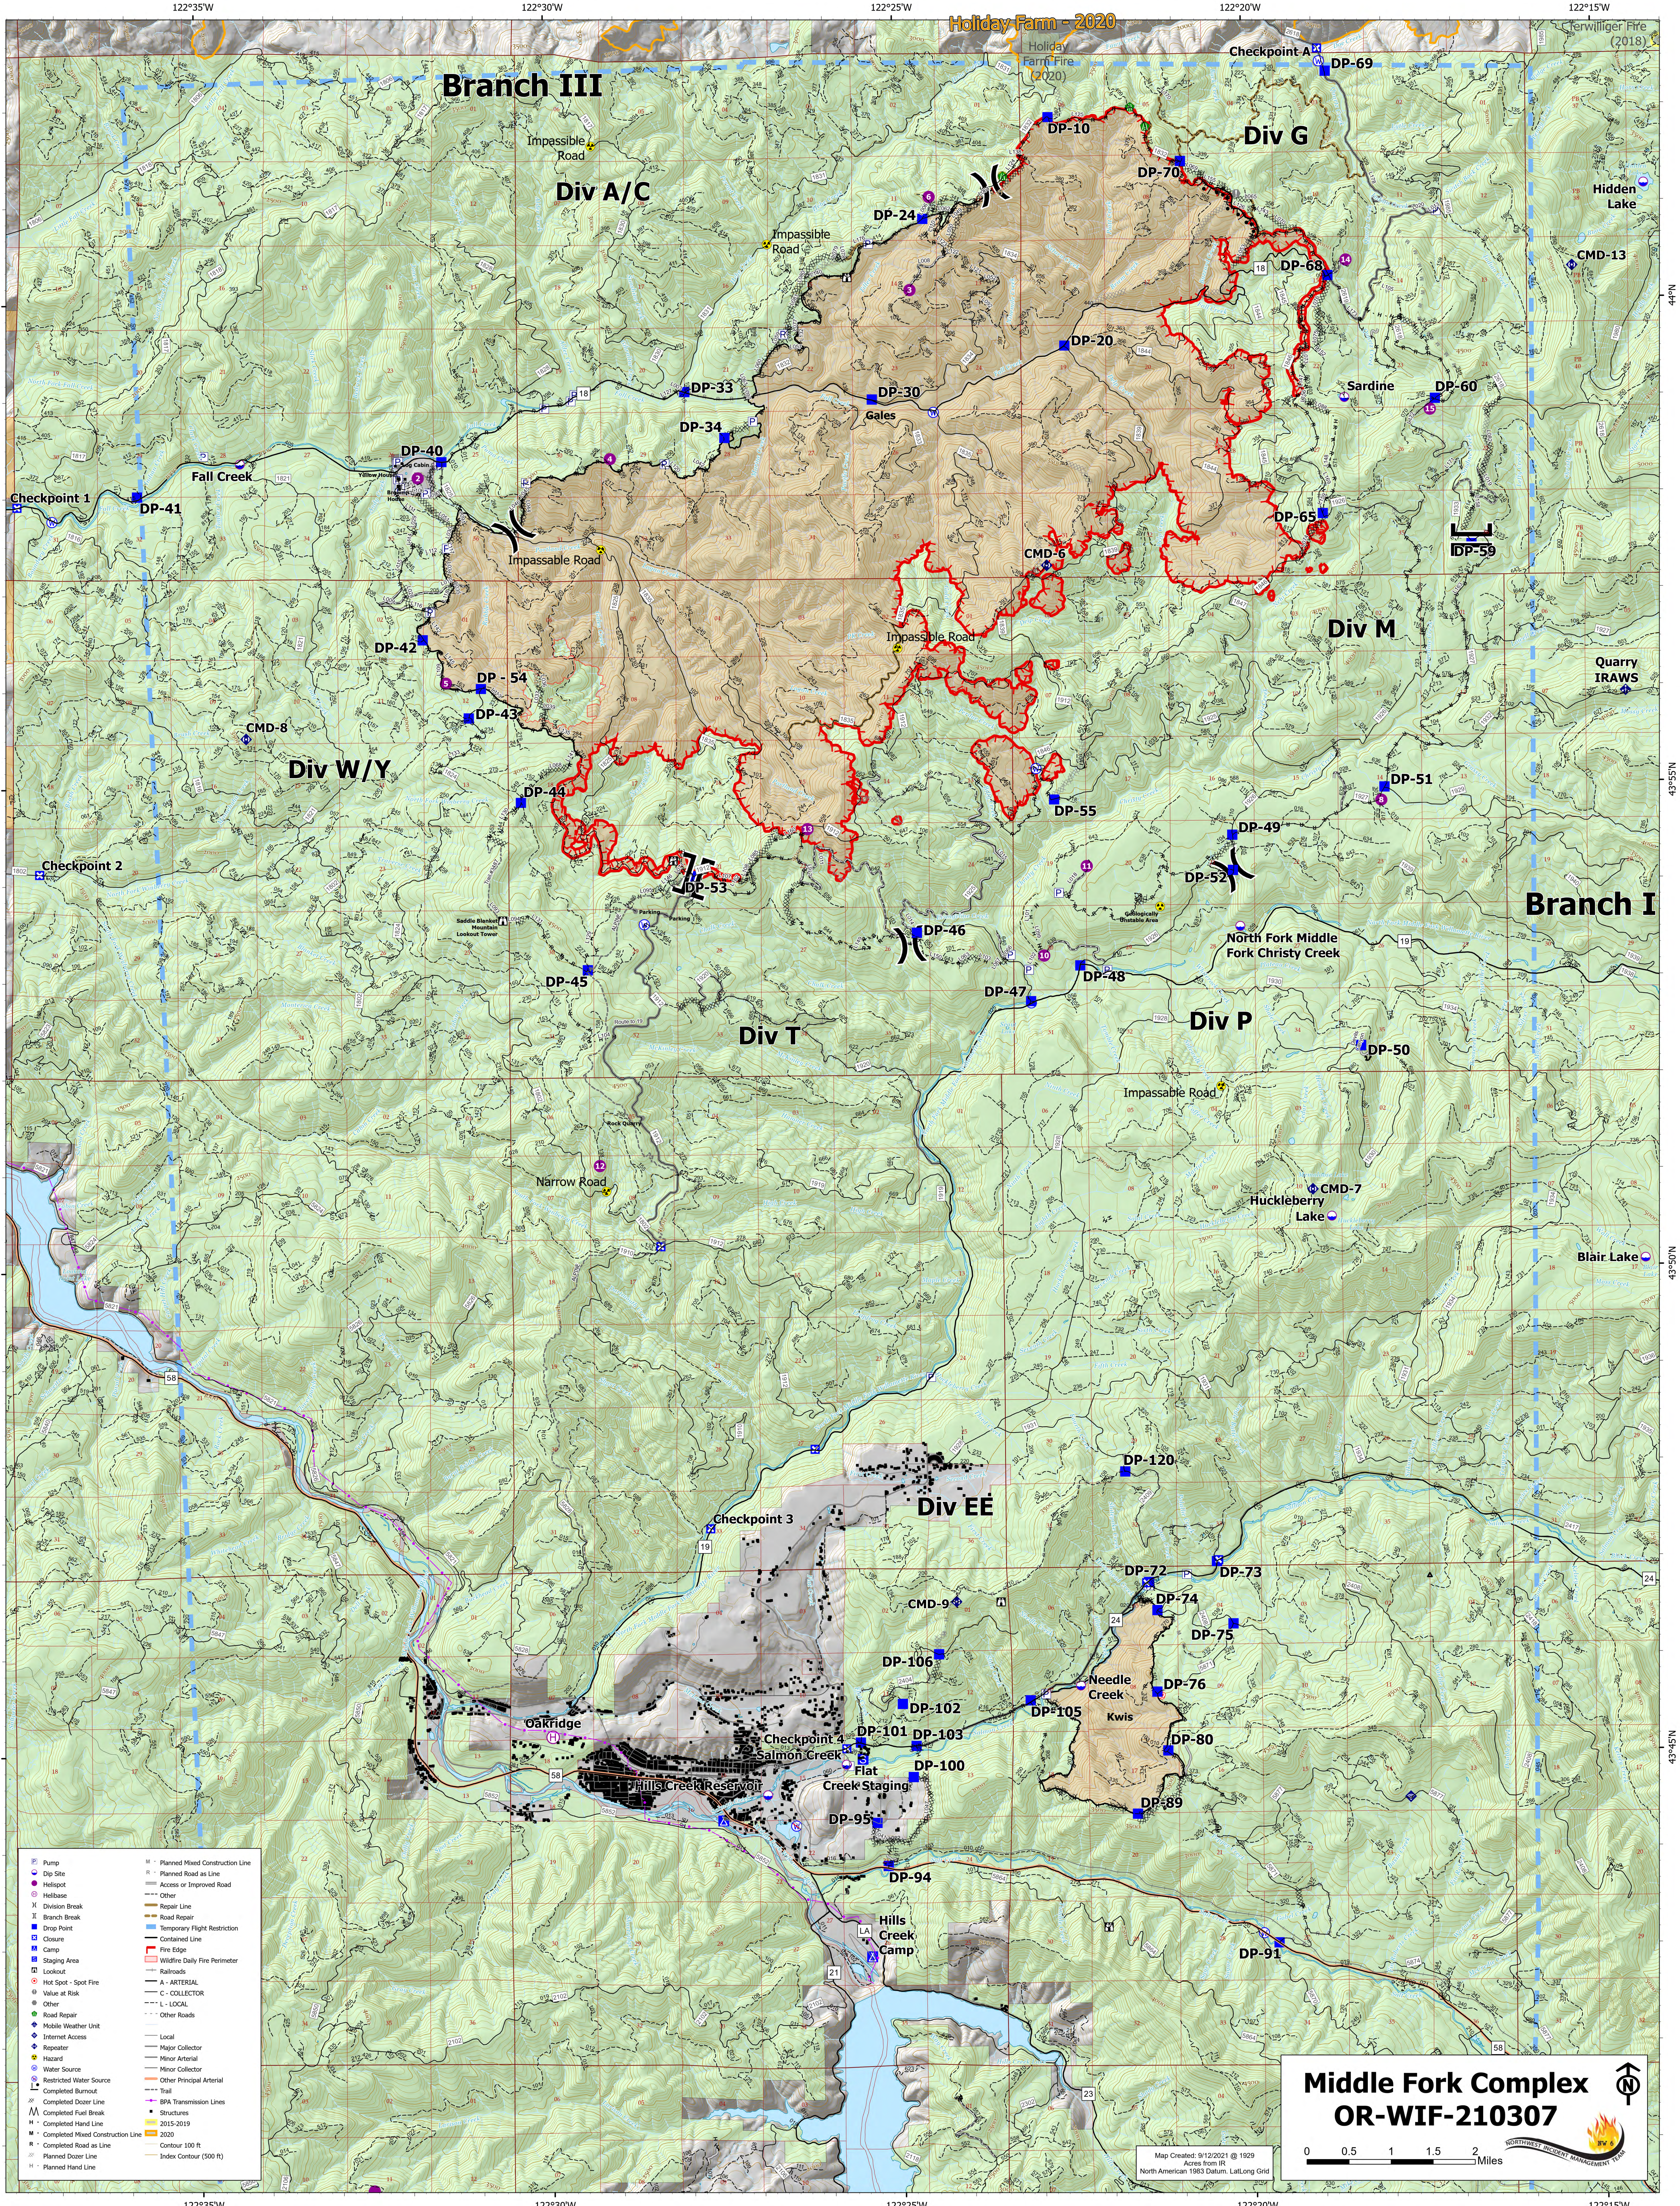

OPERATIONS

09/13/2021 - 24 hr

28,551 acres 09/12/2021 @ 1615
Gales Fire: 27,066 acres

Middle Fork Complex

Map Created 9/12/2021 @ 1928

Middle Fork Complex
OR-WIF-210307

Map Created: 9/12/2021 @ 1929
North American 1983 Datum, Lat, Long Grid

0 0.5 1 1.5 2 Miles