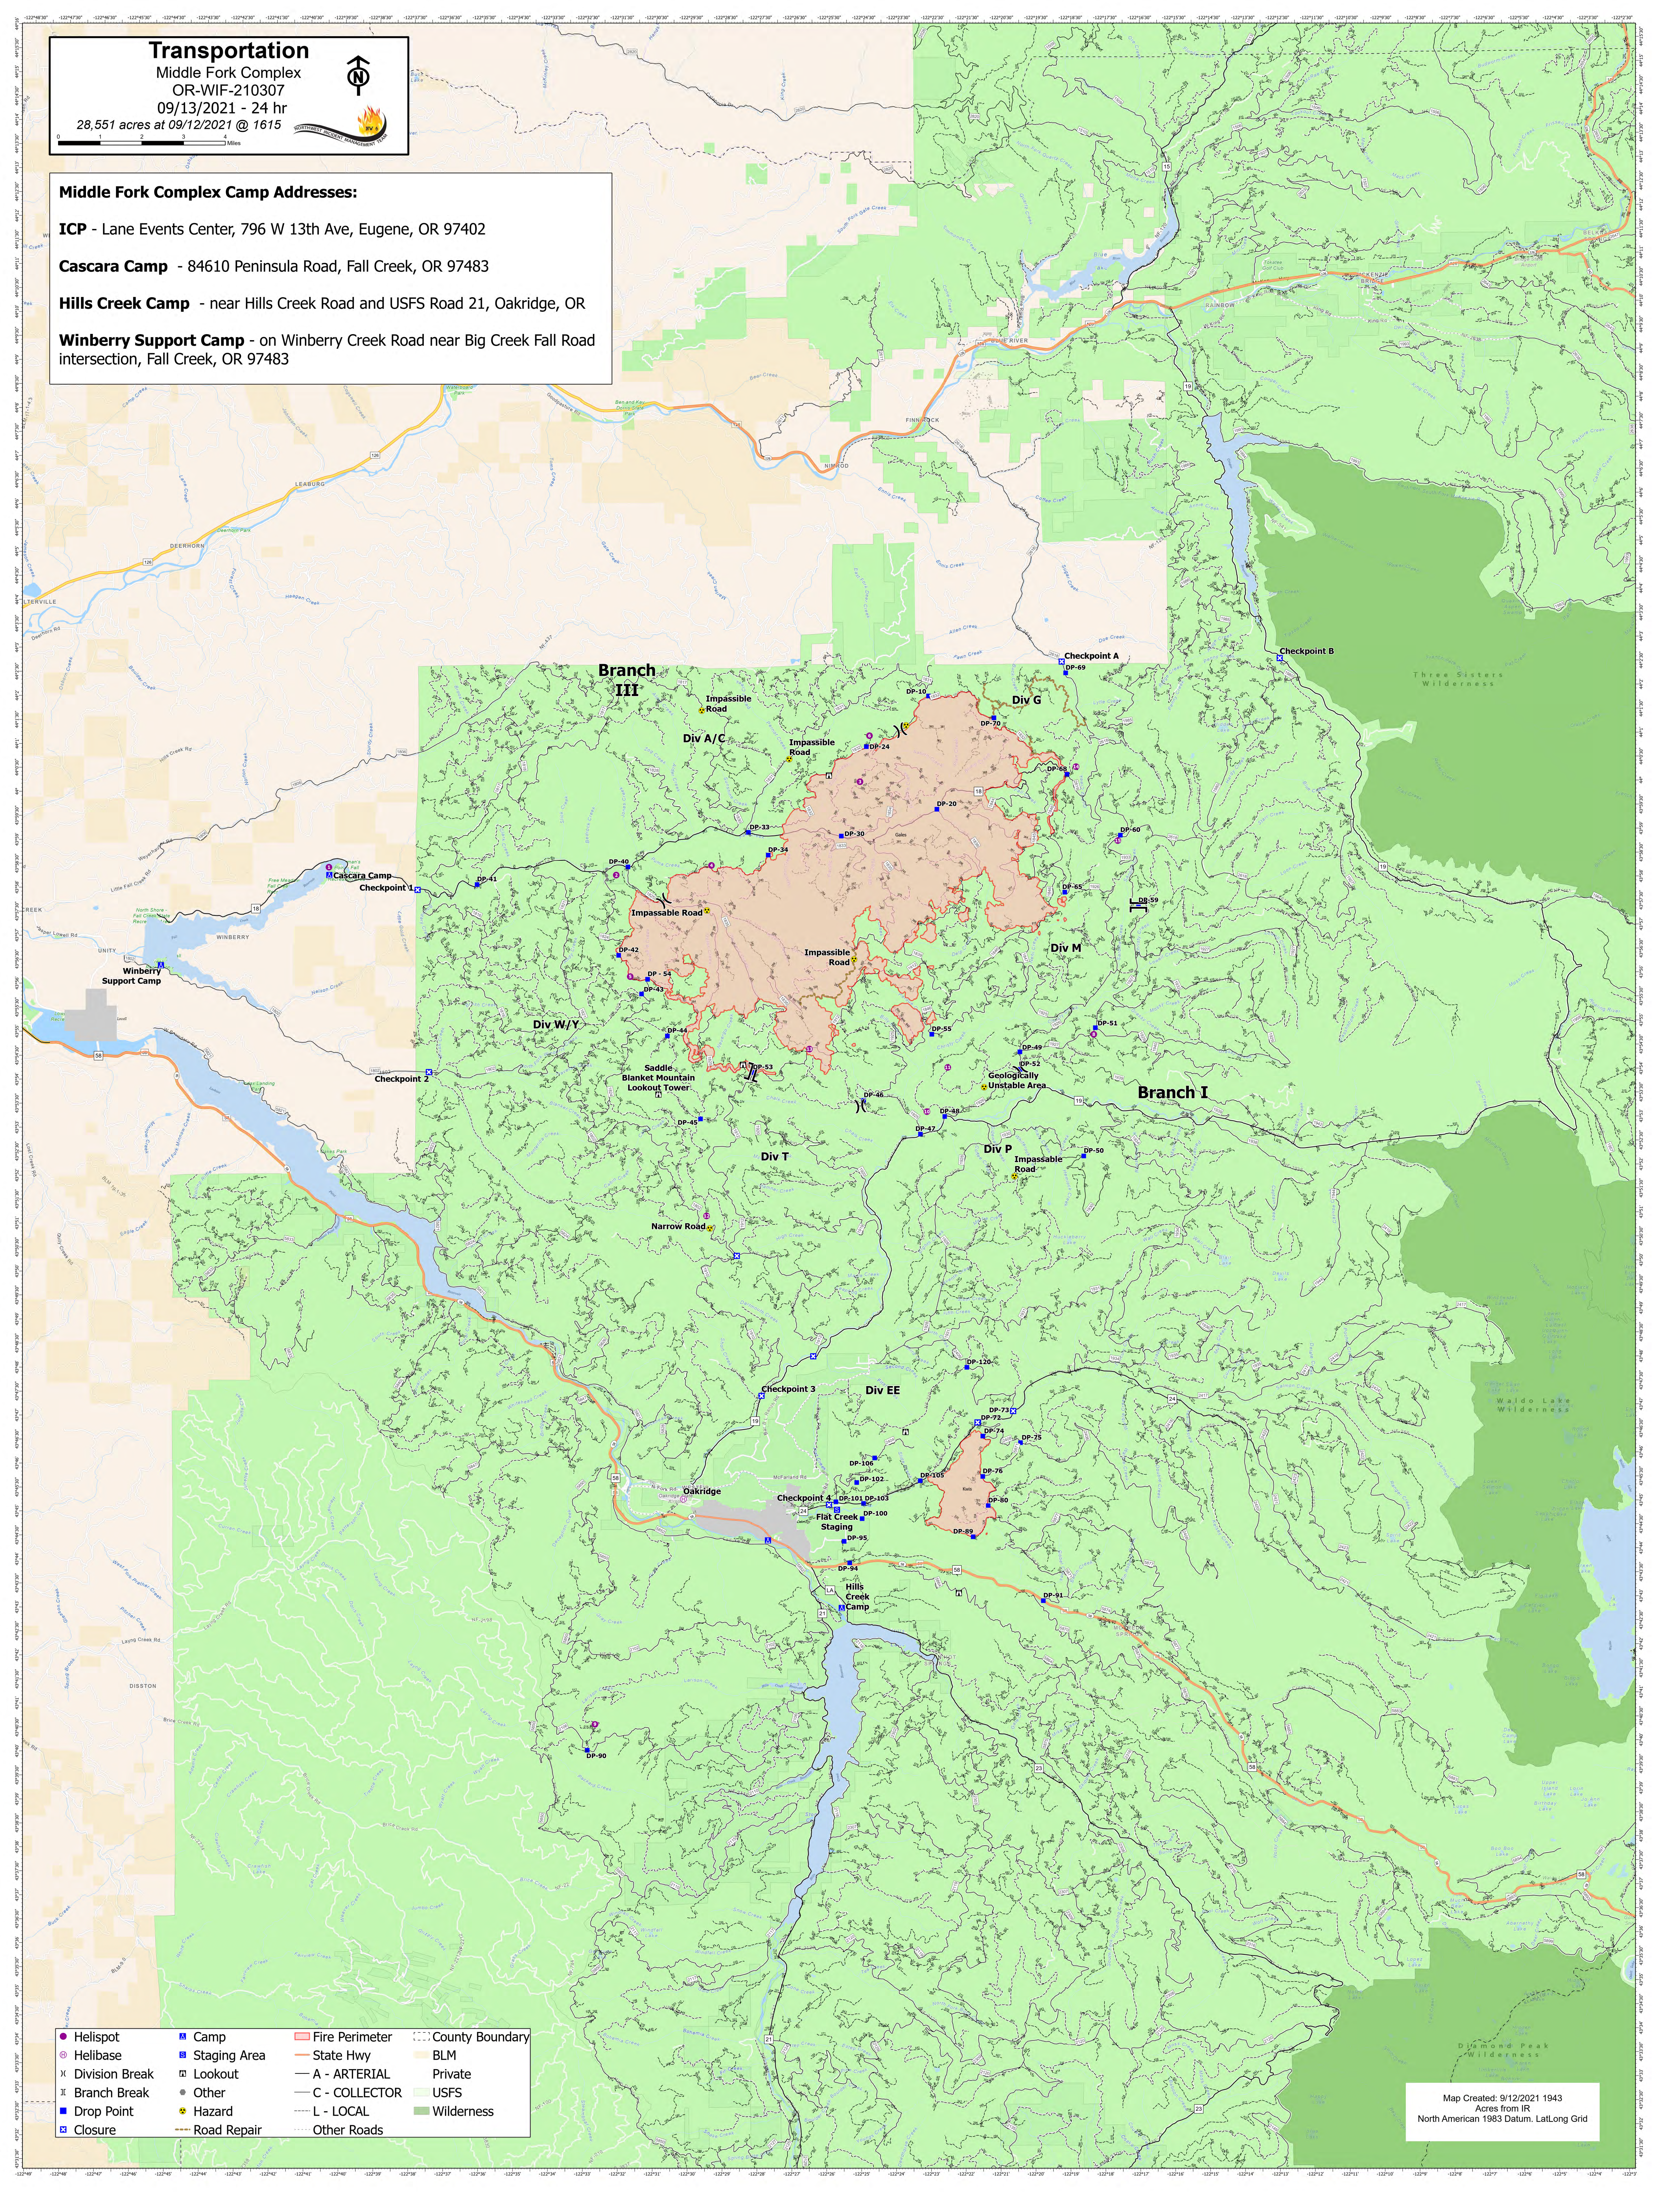

Transportation

Middle Fork Complex
OR-WIF-210307

09/13/2021 - 24 hr

28,551 acres at 09/12/2021 @ 1615

Middle Fork Complex Camp Addresses:

ICP - Lane Events Center, 796 W 13th Ave, Eugene, OR 97402

Cascara Camp - 84610 Peninsula Road, Fall Creek, OR 97483

Hills Creek Camp - near Hills Creek Road and USFS Road 21, Oakridge, OR

Winberry Support Camp - on Winberry Creek Road near Big Creek Fall Road intersection, Fall Creek, OR 97483

● Helispot	■ Camp	▬ Fire Perimeter	▬ County Boundary
○ Helibase	■ Staging Area	▬ State Hwy	▬ BLM
⌘ Division Break	■ Lookout	▬ A - ARTERIAL	▬ Private
▬ Branch Break	● Other	▬ C - COLLECTOR	▬ USFS
■ Drop Point	● Hazard	▬ L - LOCAL	▬ Wilderness
■ Closure	▬ Road Repair	▬ Other Roads	

Map Created: 9/12/2021 1943
Acres from IR
North American 1983 Datum, Lat/Long Grid