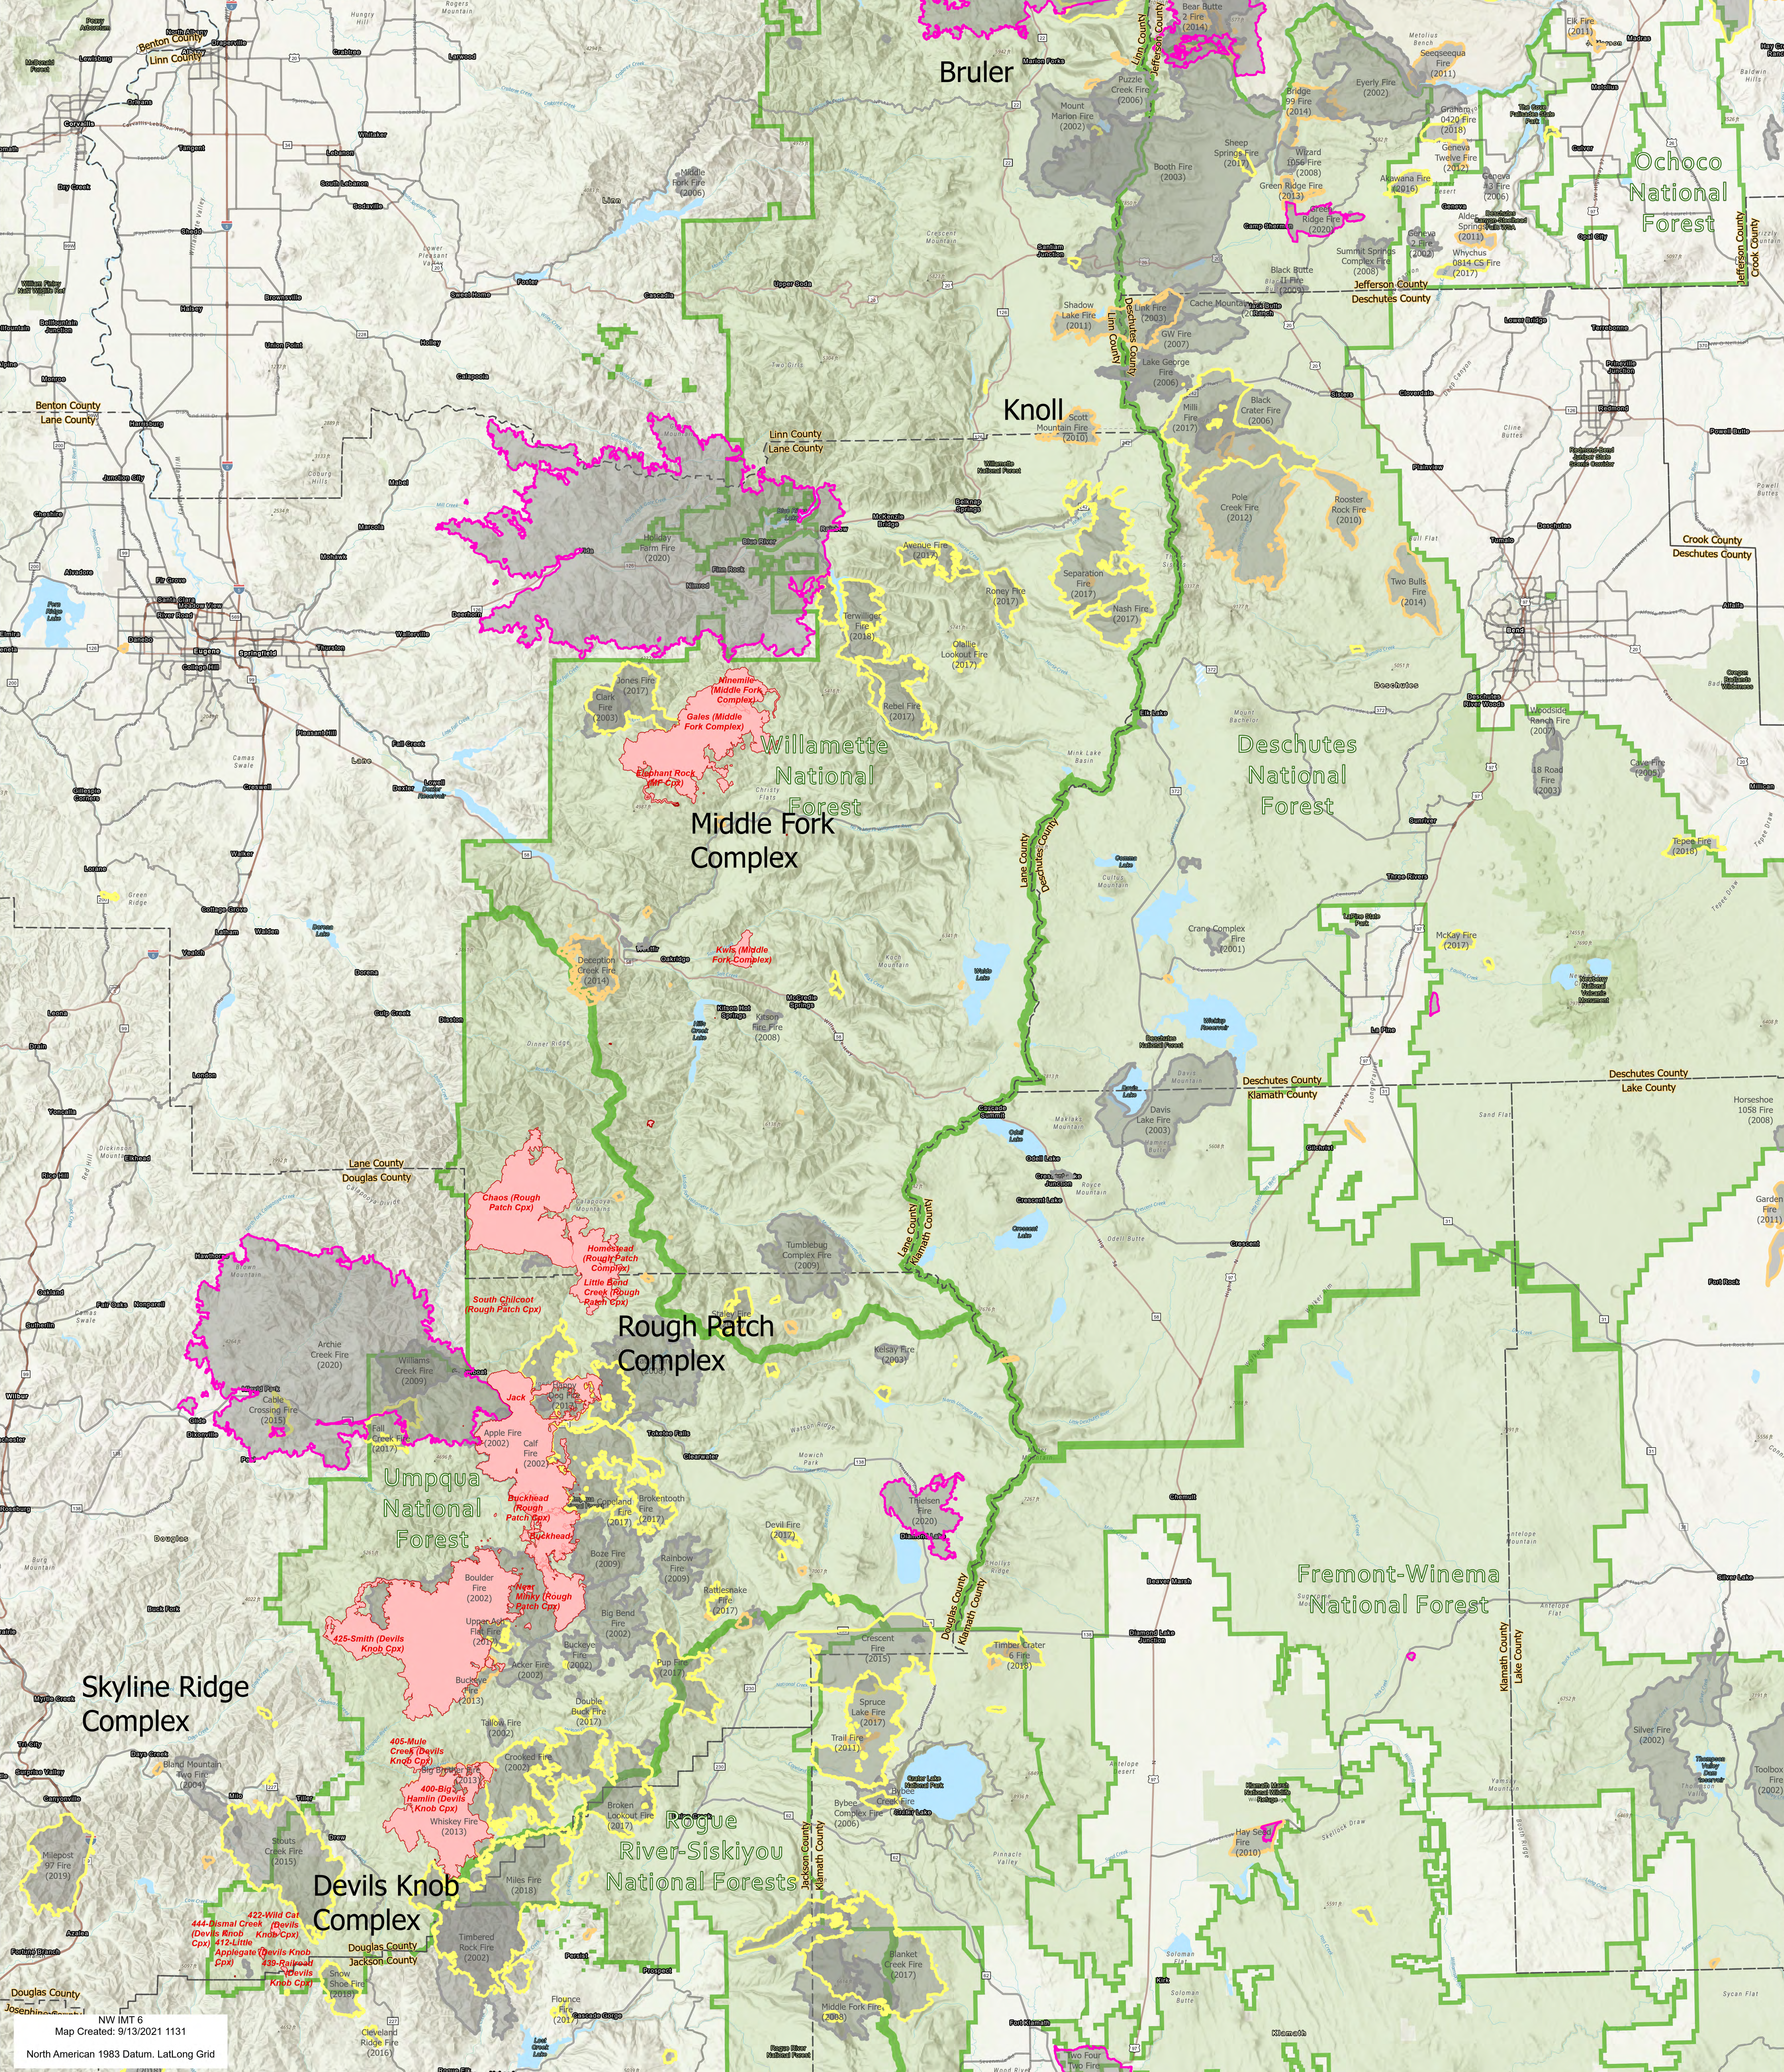

# Vicinity Map

## Middle Fork Complex

### OR-WIF-210307

#### Bull Complex to Devils Knob Complex

0 5 10 Miles

■ Wildfire  
 County  
 2000-2009  
 2010-2014  
 2015-2019  
 2020

NW IMT 6  
 Map Created: 9/13/2021 1131  
 North American 1983 Datum, Lat/Long Grid