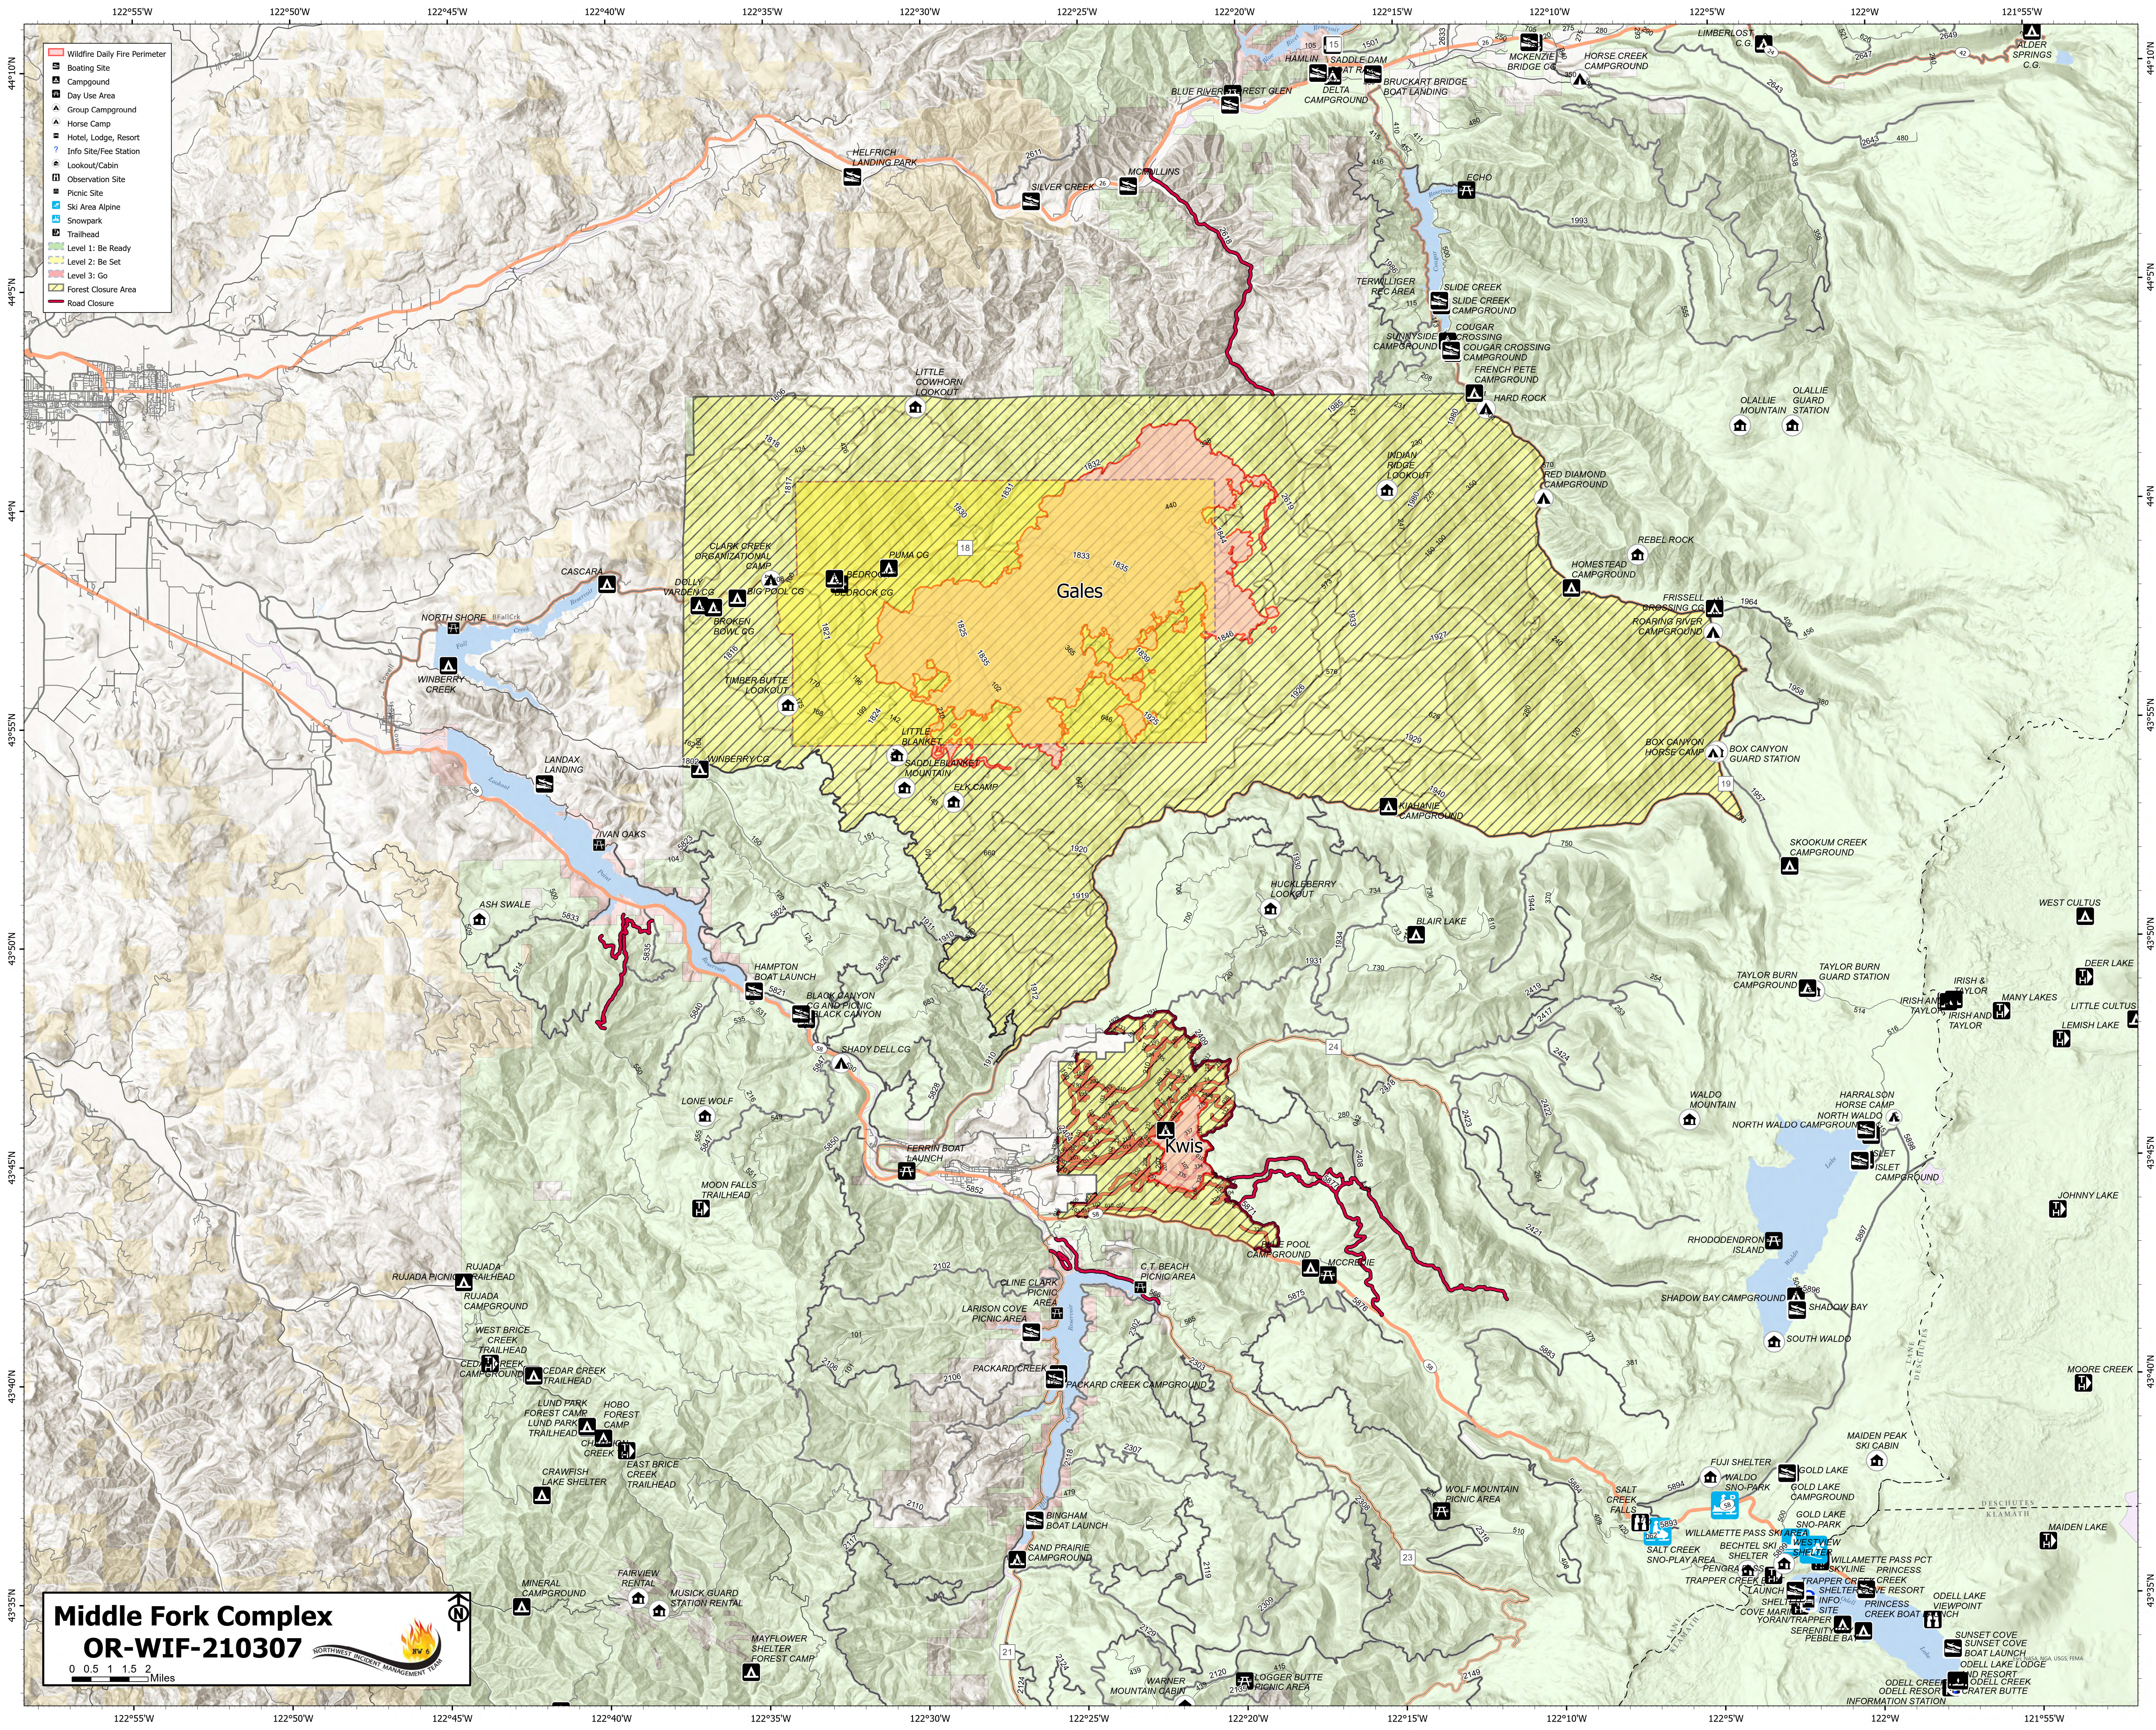

Closure & Evacuation

29,180 acres
09/13/2021 @ 0014

Middle Fork Complex

NW 11 MT 6
Map Created: 9/13/2021 @ 2013
North American 1983 Datum

- Wildfire Daily Fire Perimeter
- Boating Site
- Day Use Area
- Group Campground
- Horse Camp
- Hotel, Lodge, Resort
- Info Site/Fee Station
- Lookout/Cabin
- Observation Site
- Picnic Site
- Ski Area Alpine
- Snowpark
- Trailhead
- Level 1: Be Ready
- Level 2: Be Set
- Level 3: Go
- Forest Closure Area
- Road Closure

Middle Fork Complex
OR-WIF-210307

0 0.5 1 1.5 2 Miles