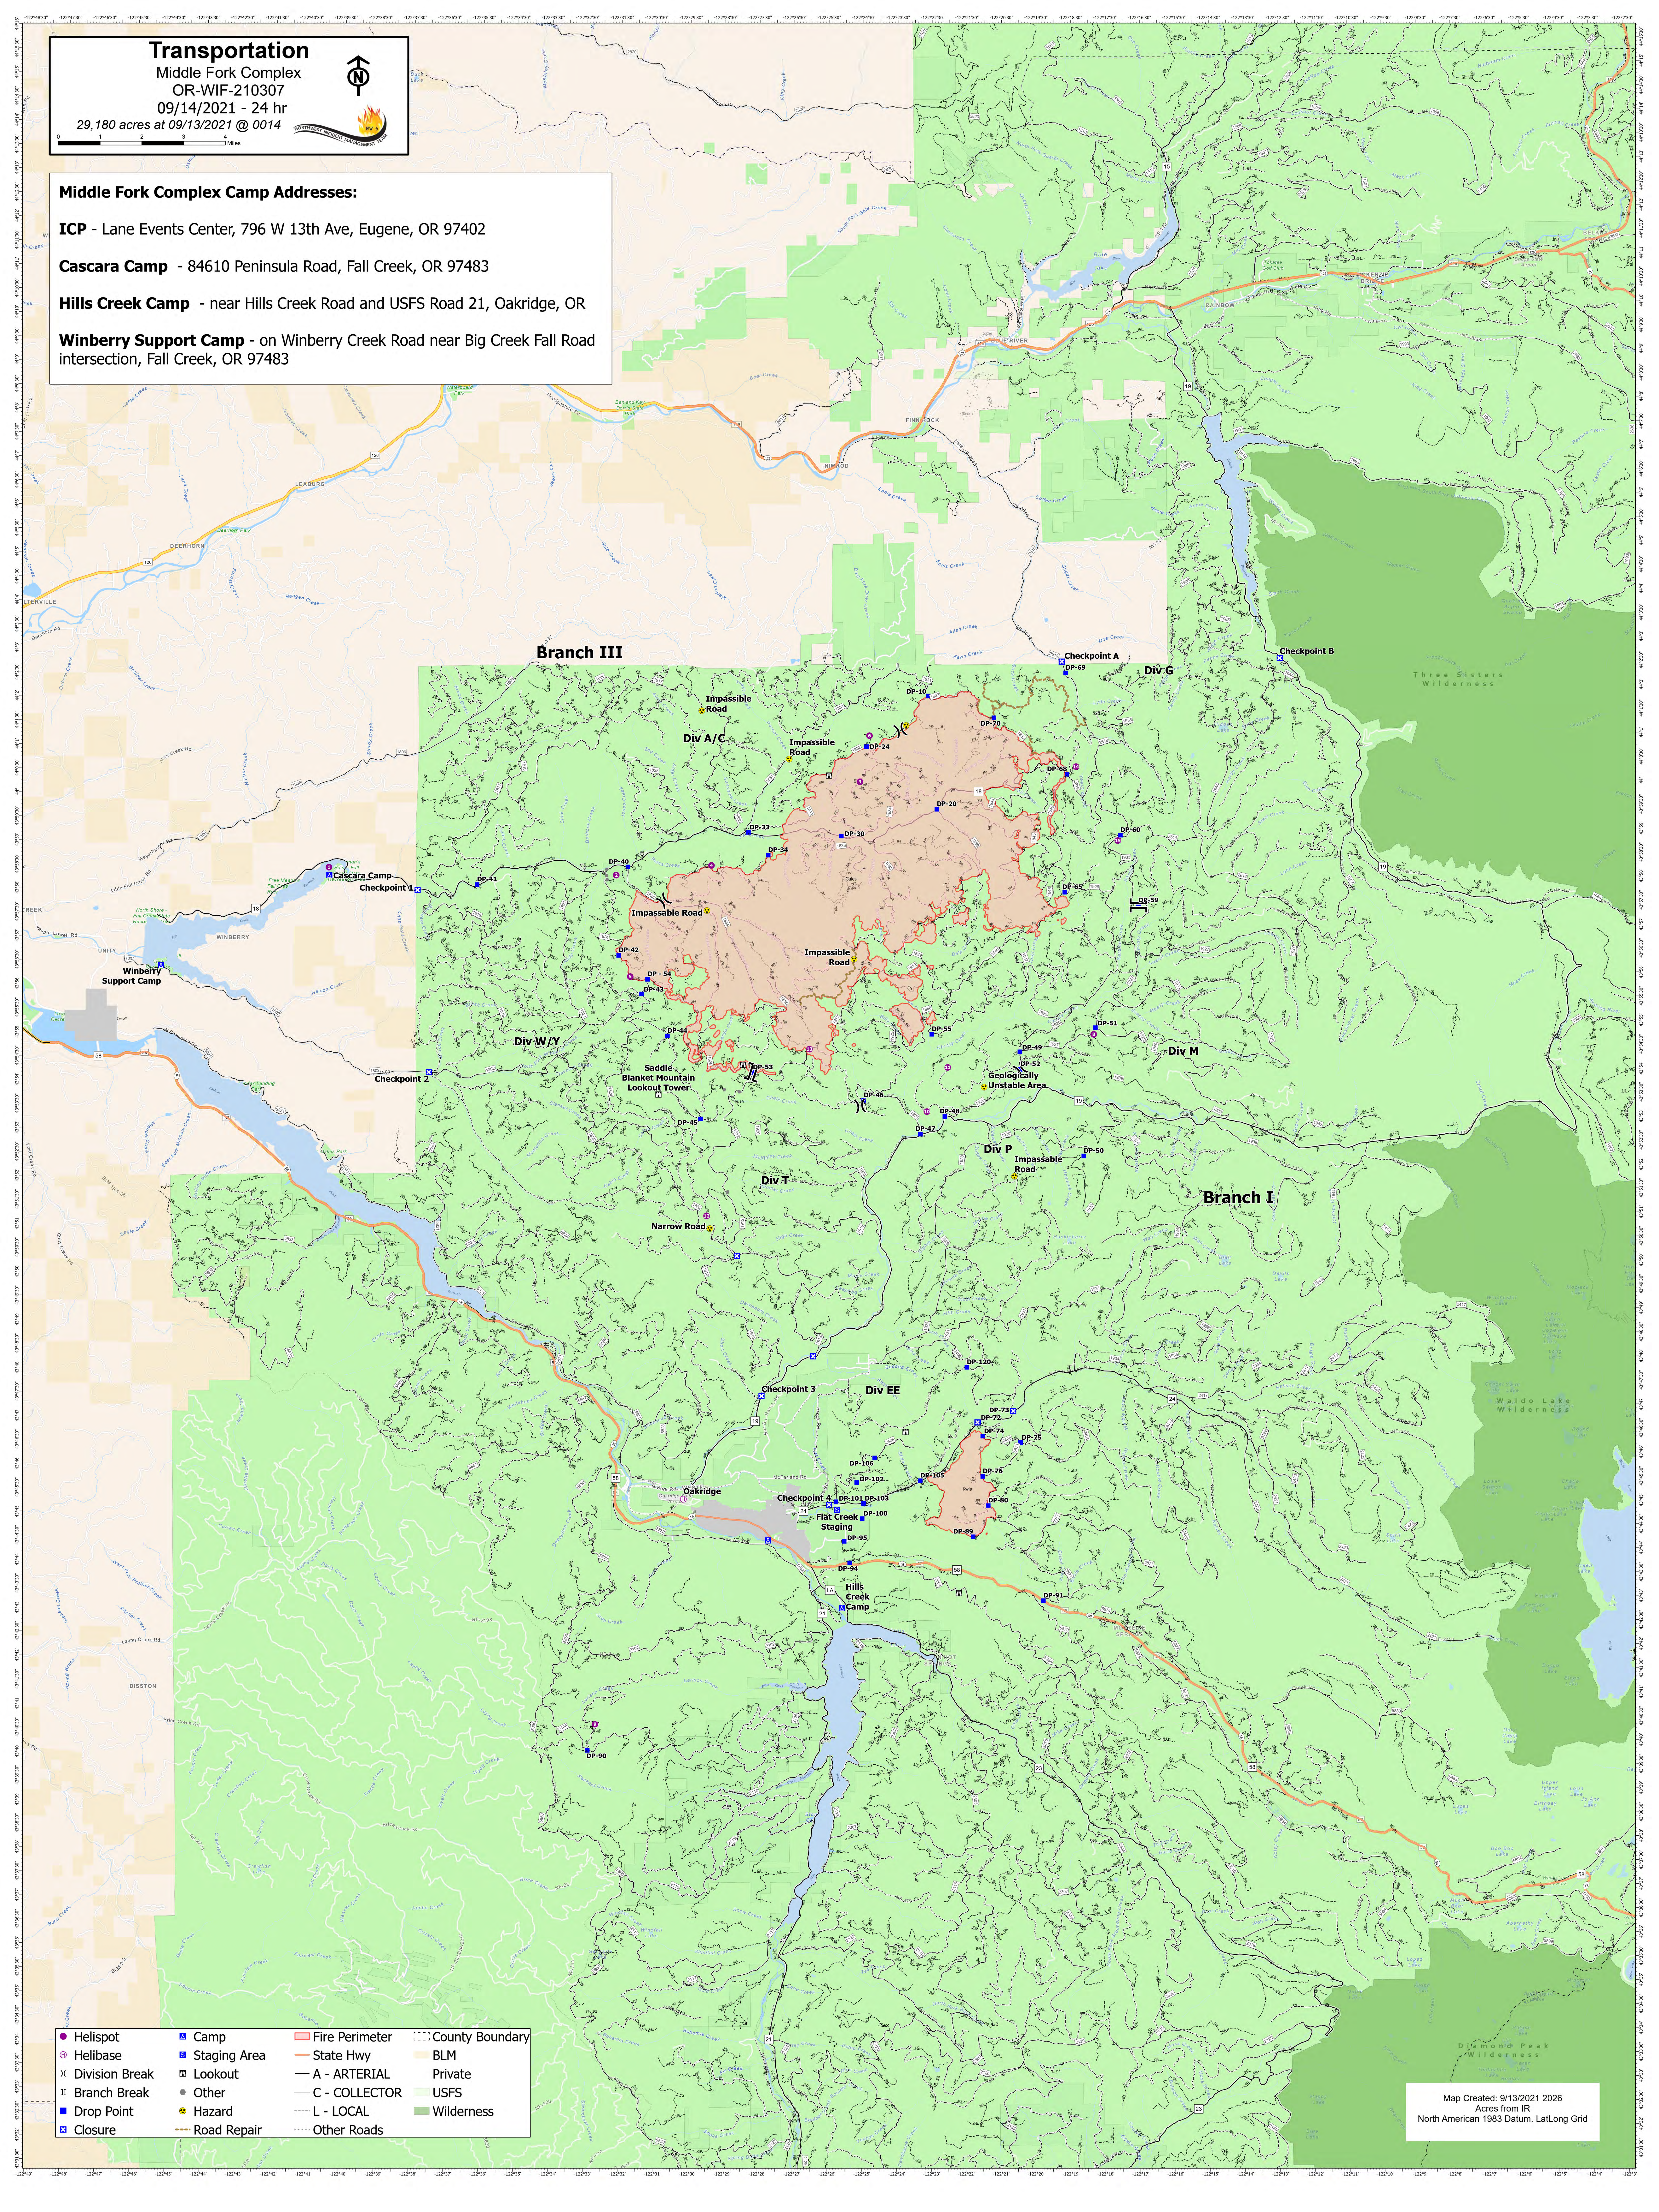

# Transportation

Middle Fork Complex  
OR-WIF-210307

09/14/2021 - 24 hr

29,180 acres at 09/13/2021 @ 0014

## Middle Fork Complex Camp Addresses:

**ICP** - Lane Events Center, 796 W 13th Ave, Eugene, OR 97402

**Cascara Camp** - 84610 Peninsula Road, Fall Creek, OR 97483

**Hills Creek Camp** - near Hills Creek Road and USFS Road 21, Oakridge, OR

**Winberry Support Camp** - on Winberry Creek Road near Big Creek Fall Road intersection, Fall Creek, OR 97483

● Helispot	■ Camp	▭ Fire Perimeter	▭ County Boundary
○ Helibase	■ Staging Area	— State Hwy	▭ BLM
⌘ Division Break	■ Lookout	— A - ARTERIAL	▭ Private
⌘ Branch Break	● Other	— C - COLLECTOR	▭ USFS
■ Drop Point	● Hazard	— L - LOCAL	▭ Wilderness
■ Closure	— Road Repair	— Other Roads	

Map Created: 9/13/2021 2026  
Acres from IR  
North American 1983 Datum, Lat/Long Grid