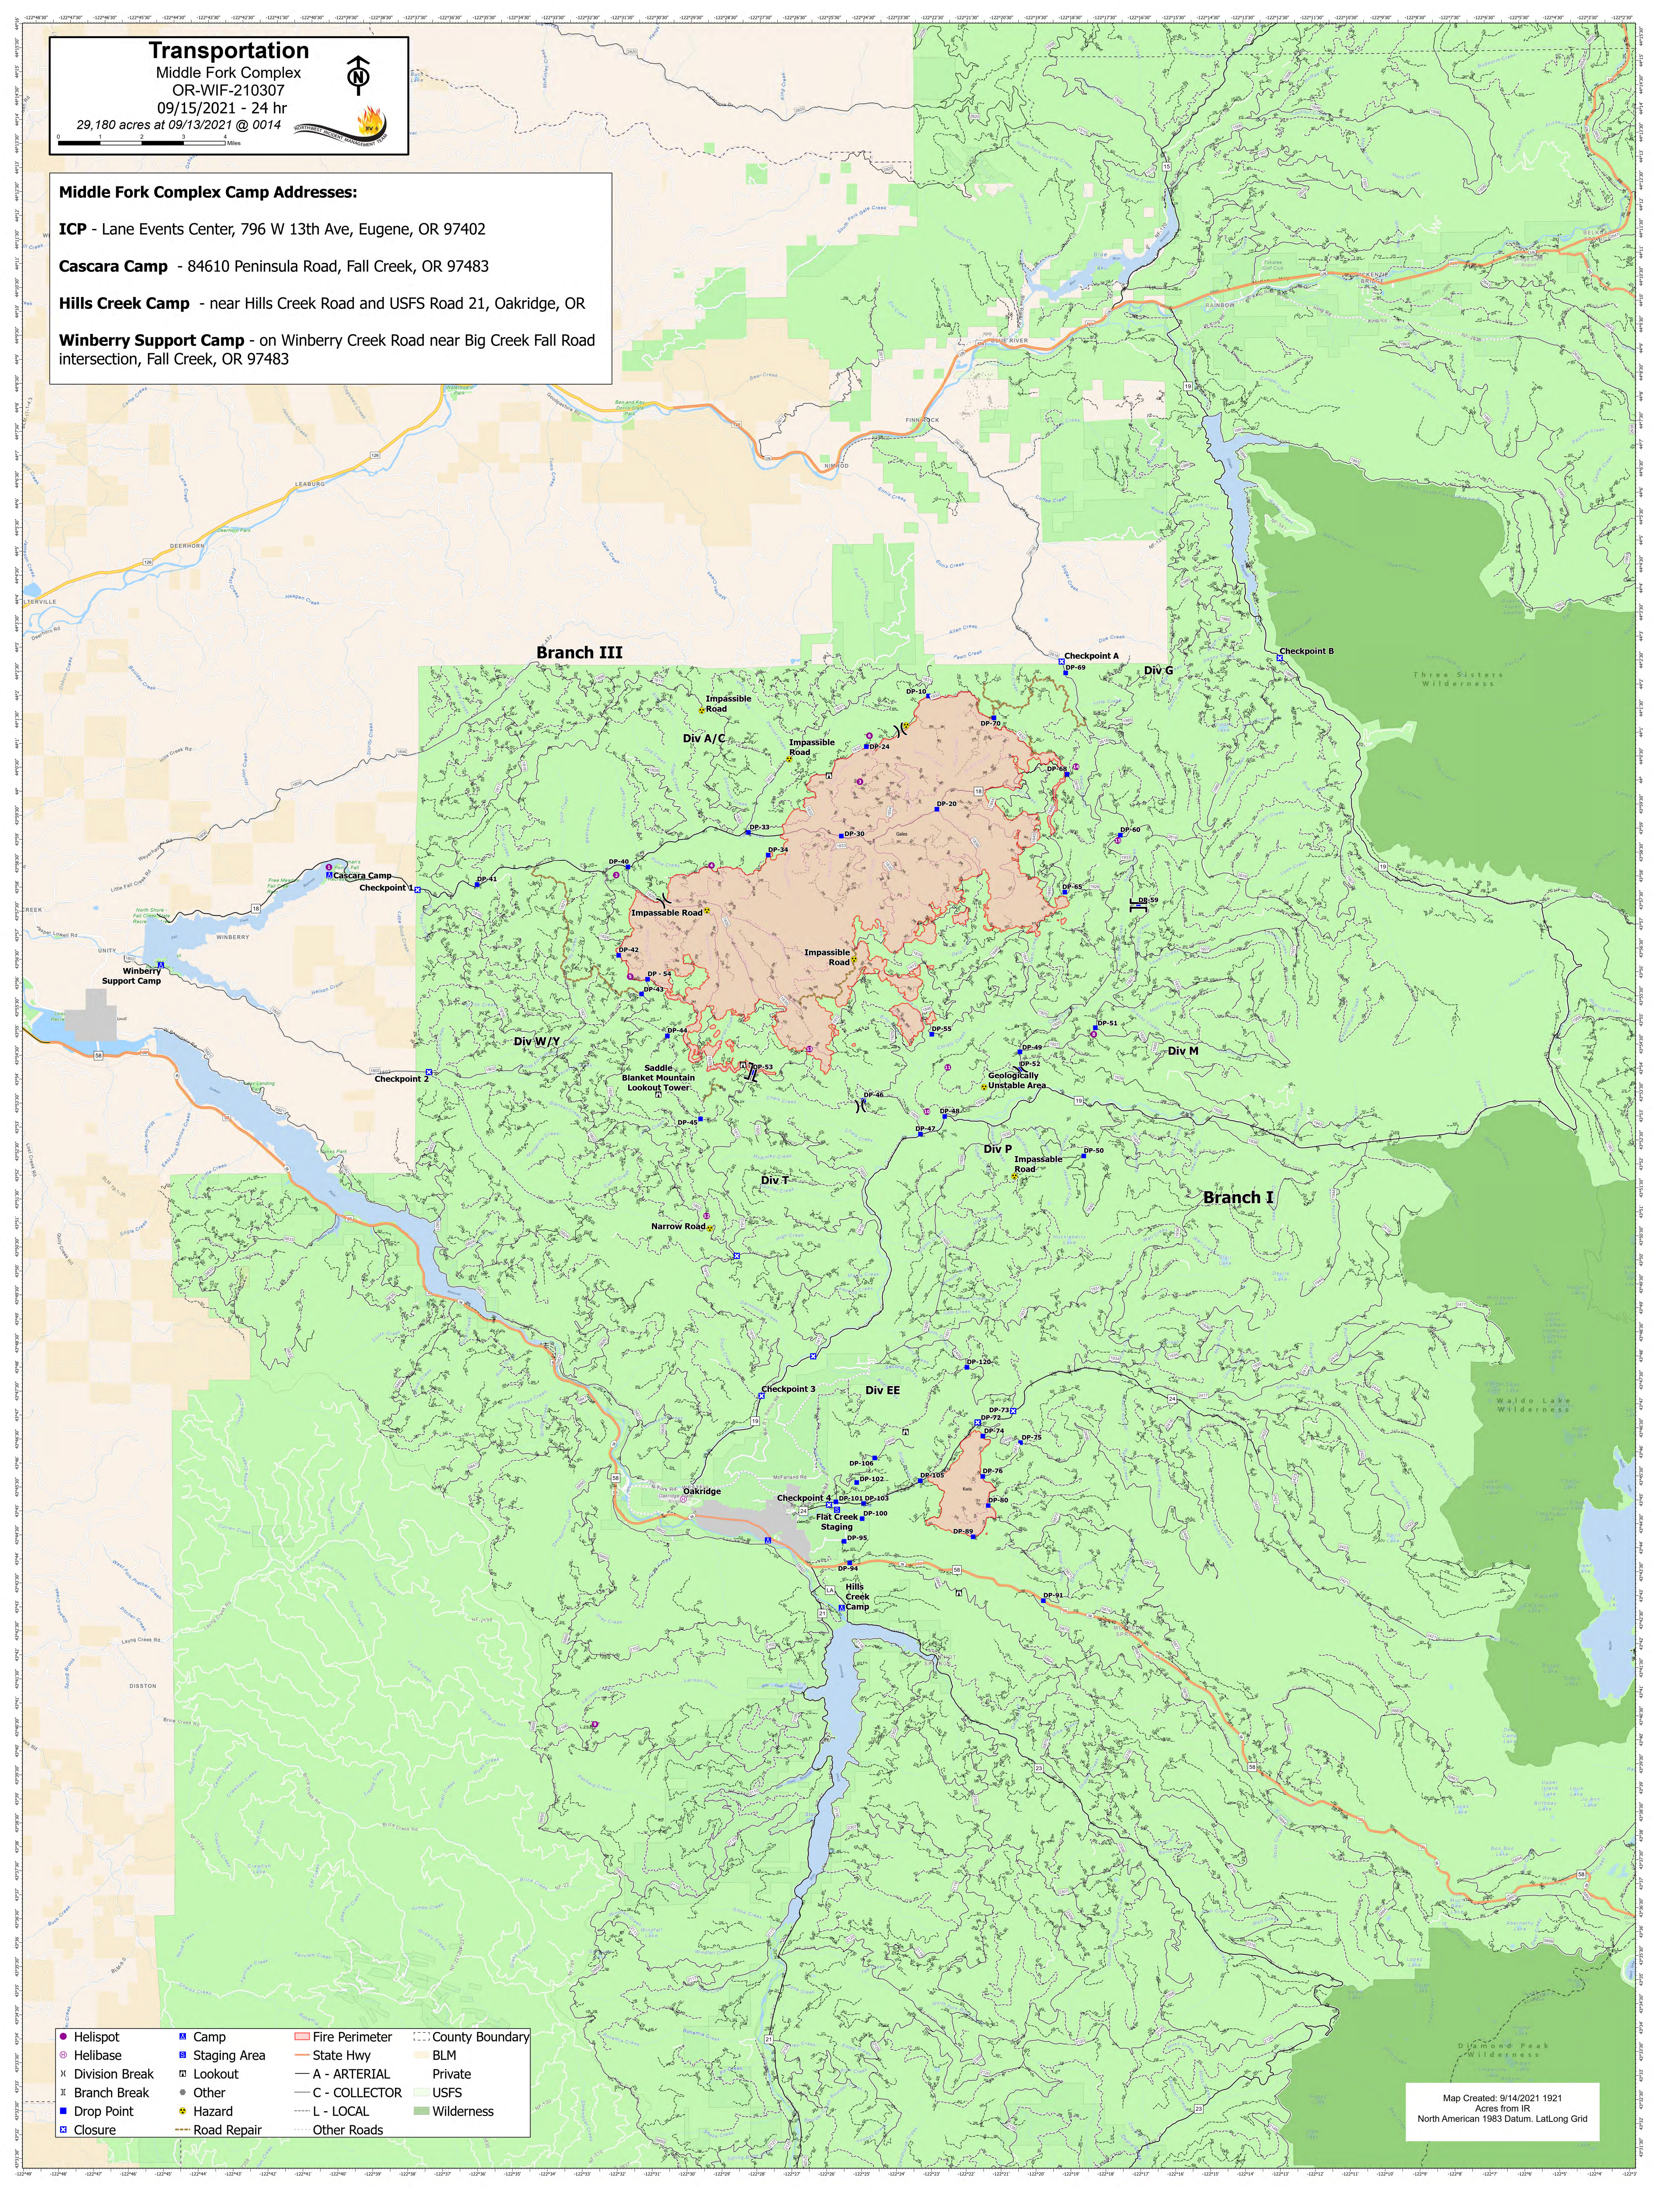

Transportation

Middle Fork Complex
OR-WIF-210307

09/15/2021 - 24 hr

29,180 acres at 09/13/2021 @ 0014

Middle Fork Complex Camp Addresses:

ICP - Lane Events Center, 796 W 13th Ave, Eugene, OR 97402

Cascara Camp - 84610 Peninsula Road, Fall Creek, OR 97483

Hills Creek Camp - near Hills Creek Road and USFS Road 21, Oakridge, OR

Winberry Support Camp - on Winberry Creek Road near Big Creek Fall Road intersection, Fall Creek, OR 97483

● Helispot	■ Camp	▬ Fire Perimeter	▬ County Boundary
○ Helibase	■ Staging Area	▬ State Hwy	▬ BLM
⌘ Division Break	■ Lookout	▬ A - ARTERIAL	▬ Private
⌘ Branch Break	● Other	▬ C - COLLECTOR	▬ USFS
■ Drop Point	● Hazard	▬ L - LOCAL	▬ Wilderness
■ Closure	▬ Road Repair	▬ Other Roads	

Map Created: 9/14/2021 1921
Acres from IR
North American 1983 Datum, Lat/Long Grid