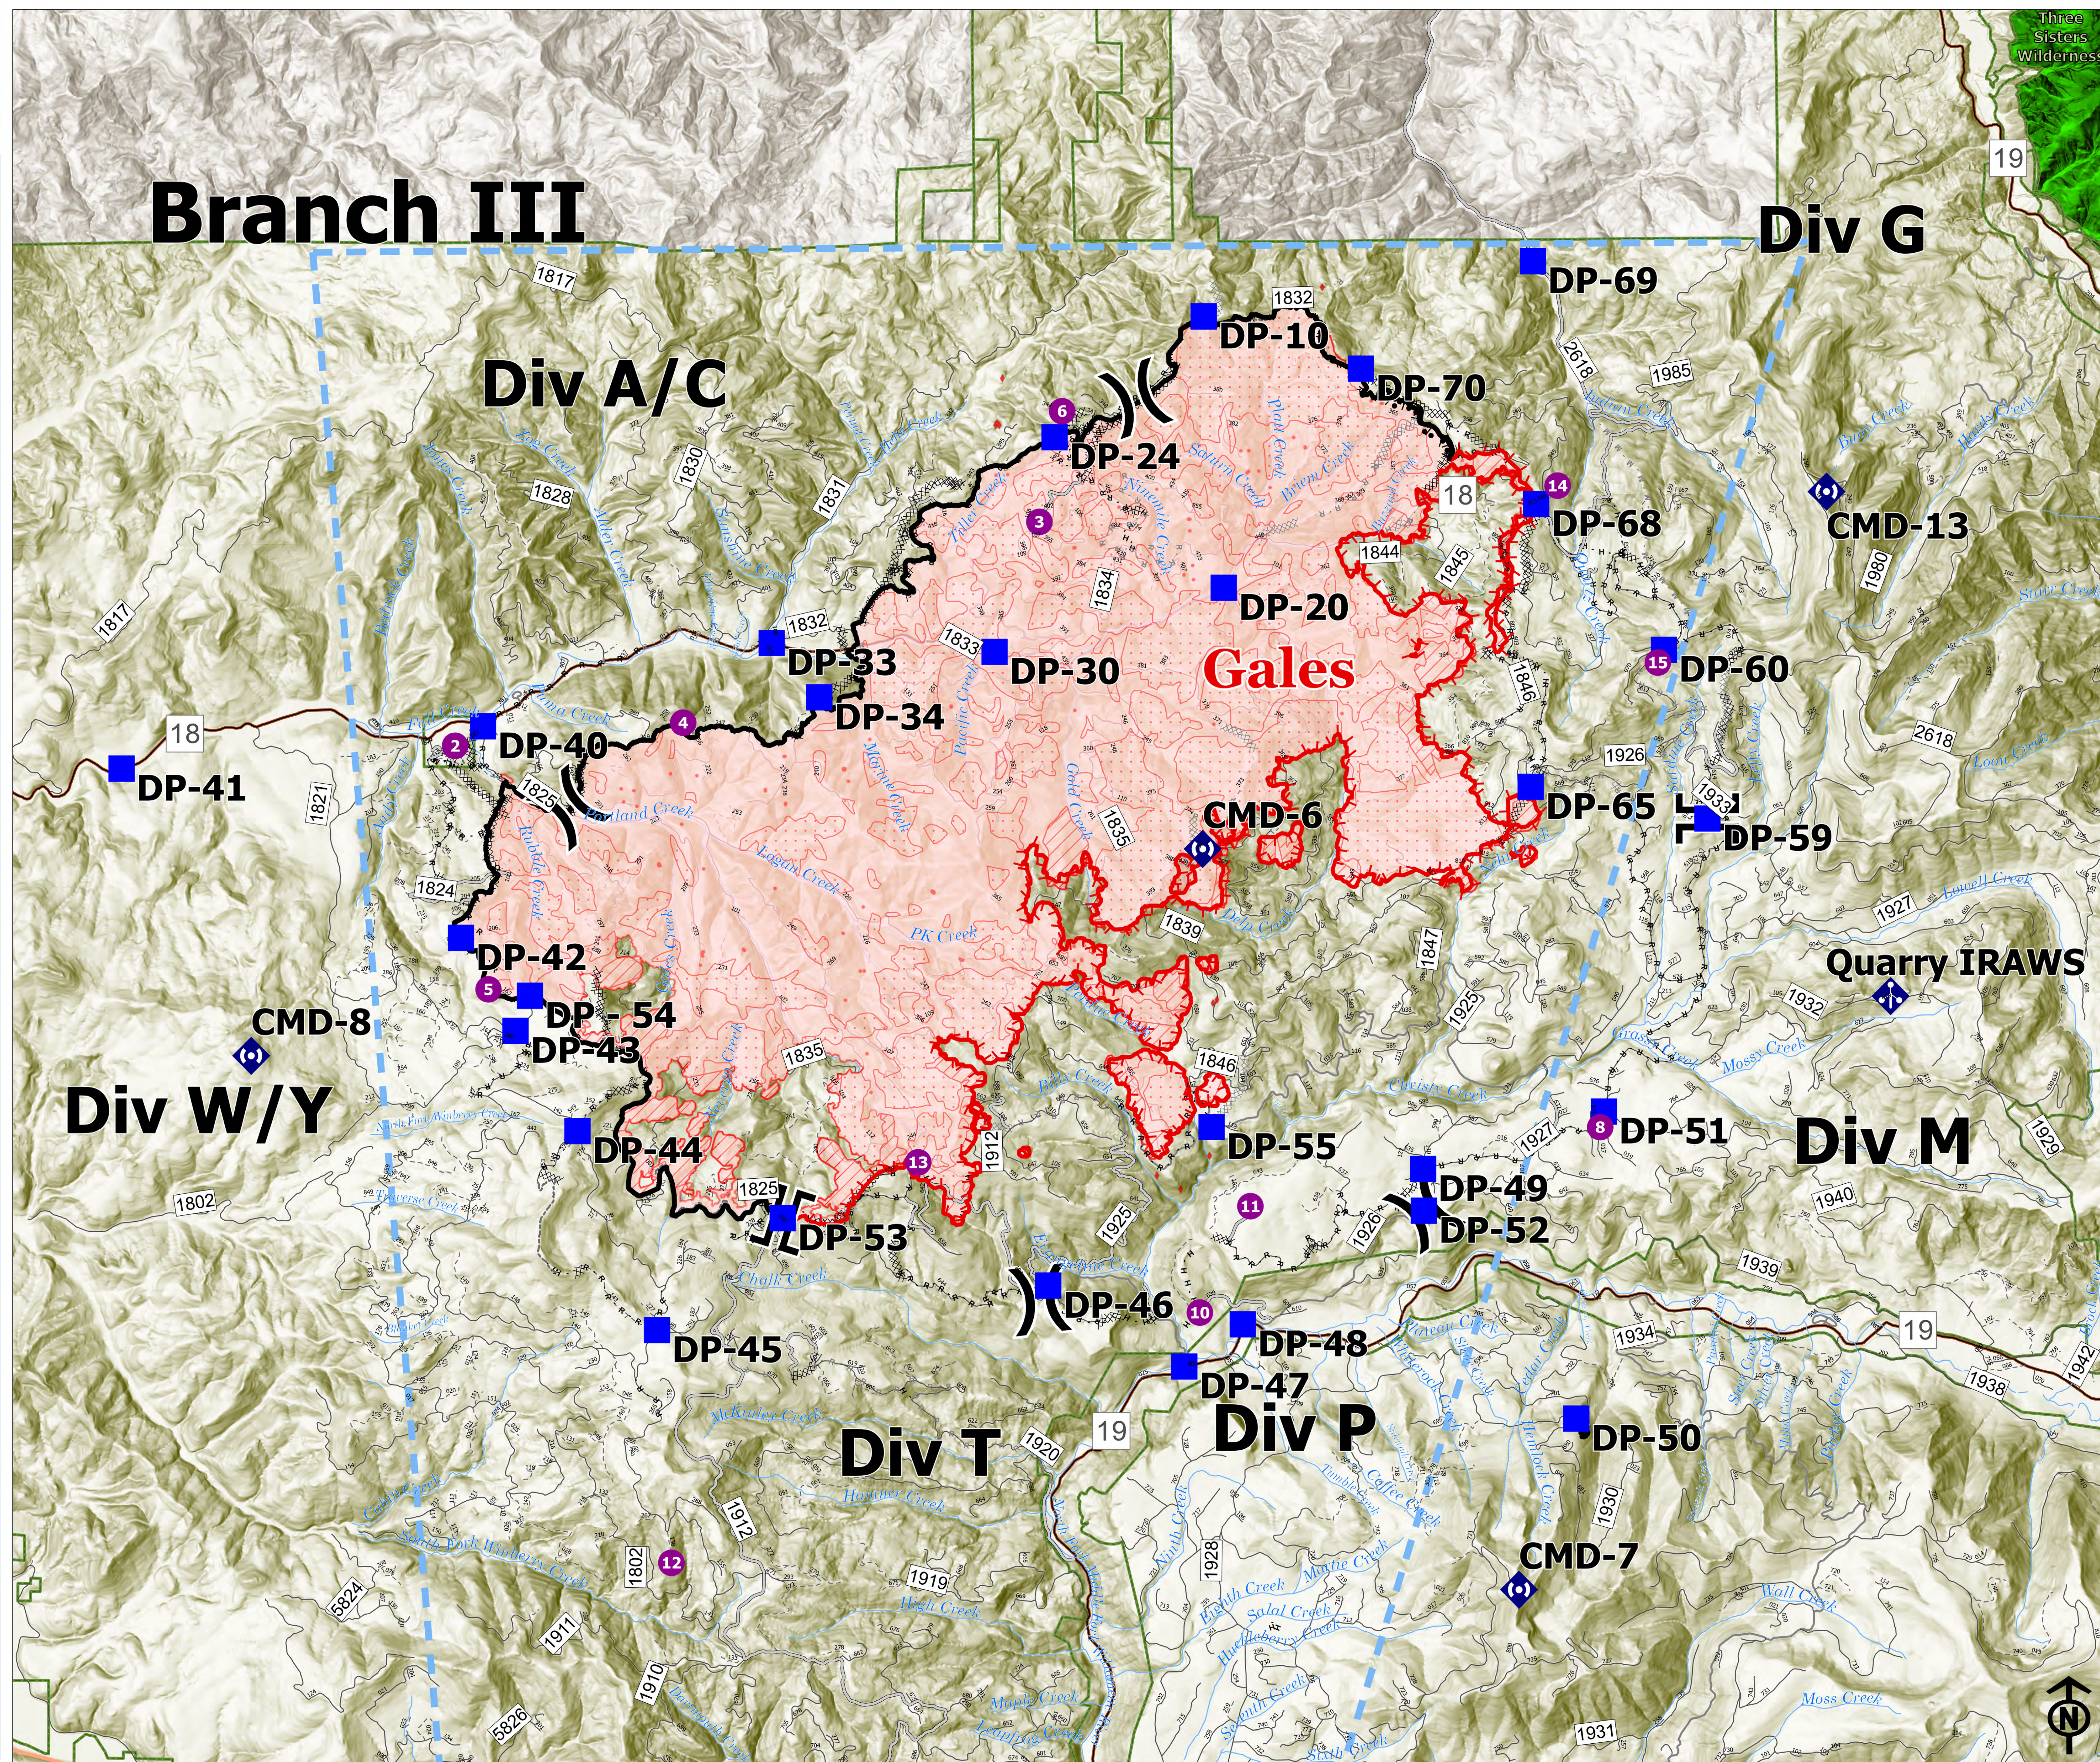

BRIEFING

30,083 acres at 09/15/2021 @ 2134

- Helispot
- ⌋ Division Break
- ⌋ Branch Break
- Drop Point
- ⊕ Mobile Weather Unit
- ⊕ Repeater
- Completed Burnout
- Completed Dozer Line
- Completed Hand Line
- Completed Mixed Construction Line
- Completed Road as Line
- Planned Dozer Line
- Planned Hand Line
- Planned Mixed Construction Line
- Planned Road as Line
- Access or Improved Road
- Other
- Temporary Flight Restriction
- Fire Edge
- Contained Line
- Major Streams
- Wildfire Daily Fire Perimeter
- Forest Service
- Forest Service Wilderness
- IR Isolated Heat Source
- IR Possible Heat Source
- ▨ IR Intense Heat
- ▨ IR Scattered Heat
- ▨ IR Heat Perimeter