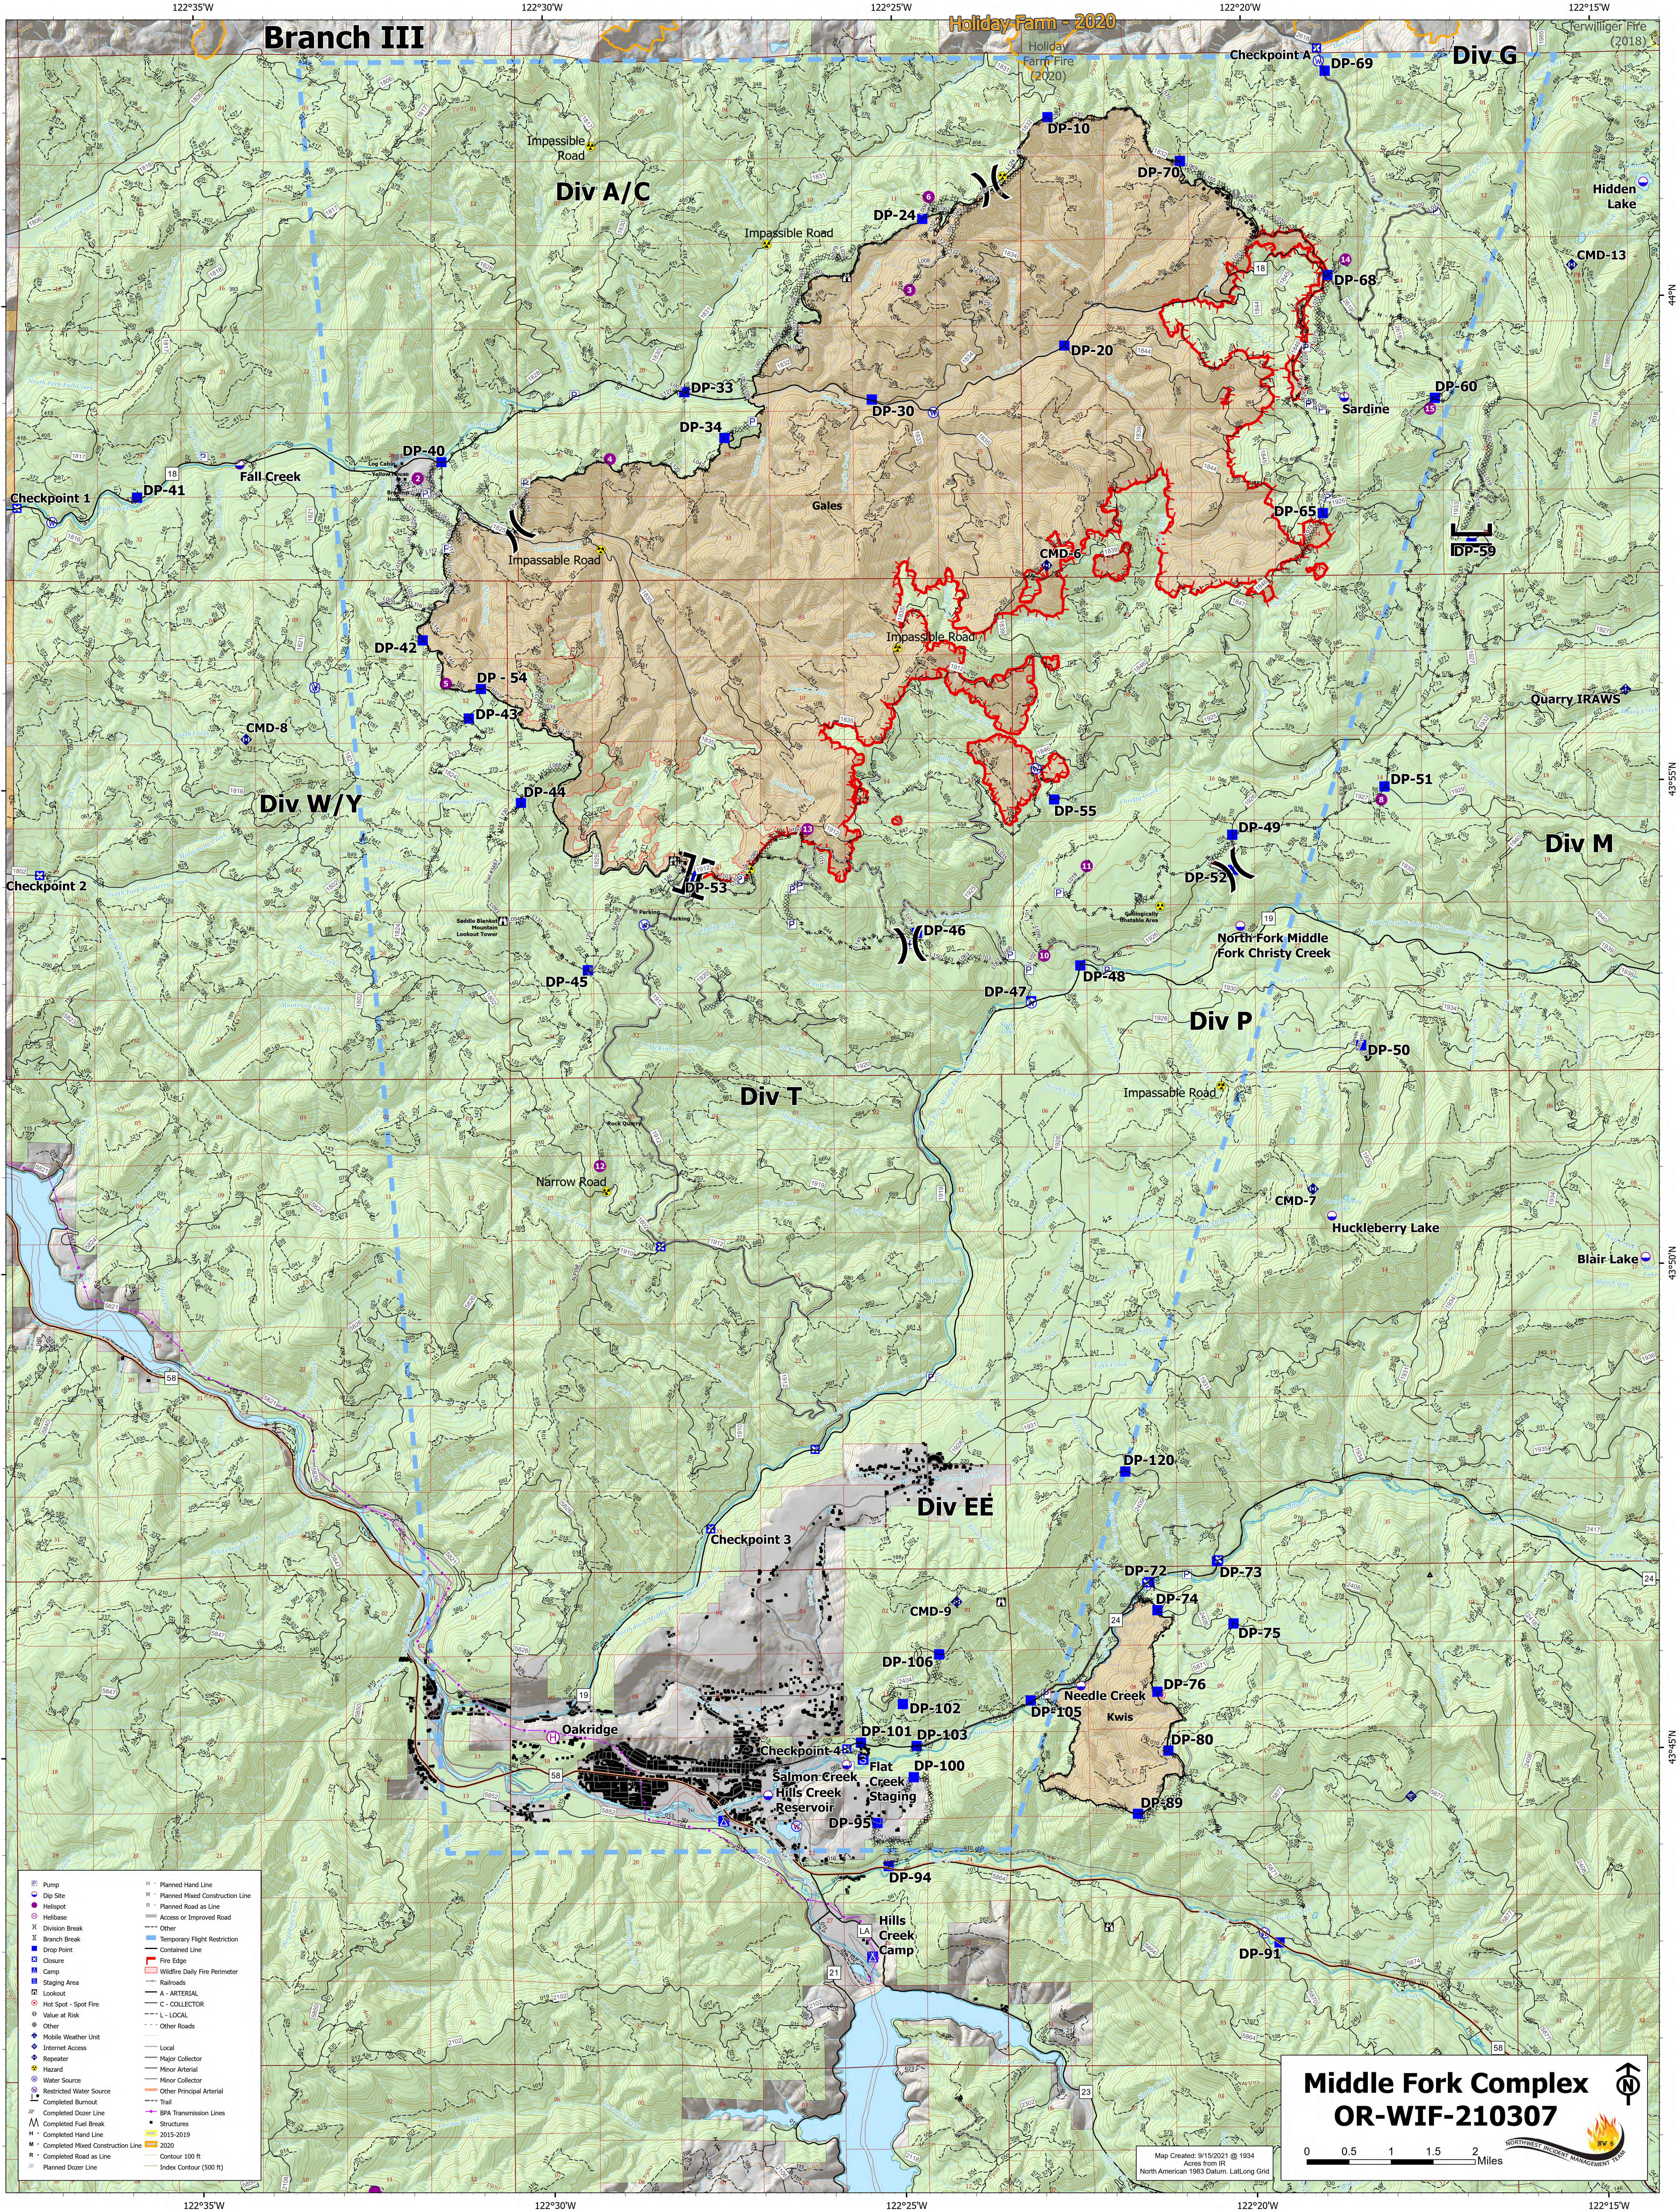

# OPERATIONS

09/16/2021 - 24 hr

29,706 acres 09/14/2021 @ 2244  
Gales Fire: 28,221 acres

# Middle Fork Complex

Map Created 9/15/2021 @ 1933

**Middle Fork Complex**  
**OR-WIF-210307**

Map Created: 9/15/2021 @ 1933  
Acres from 19  
North American 1983 Datum, Lat, Long Grid

0 0.5 1 1.5 2 Miles