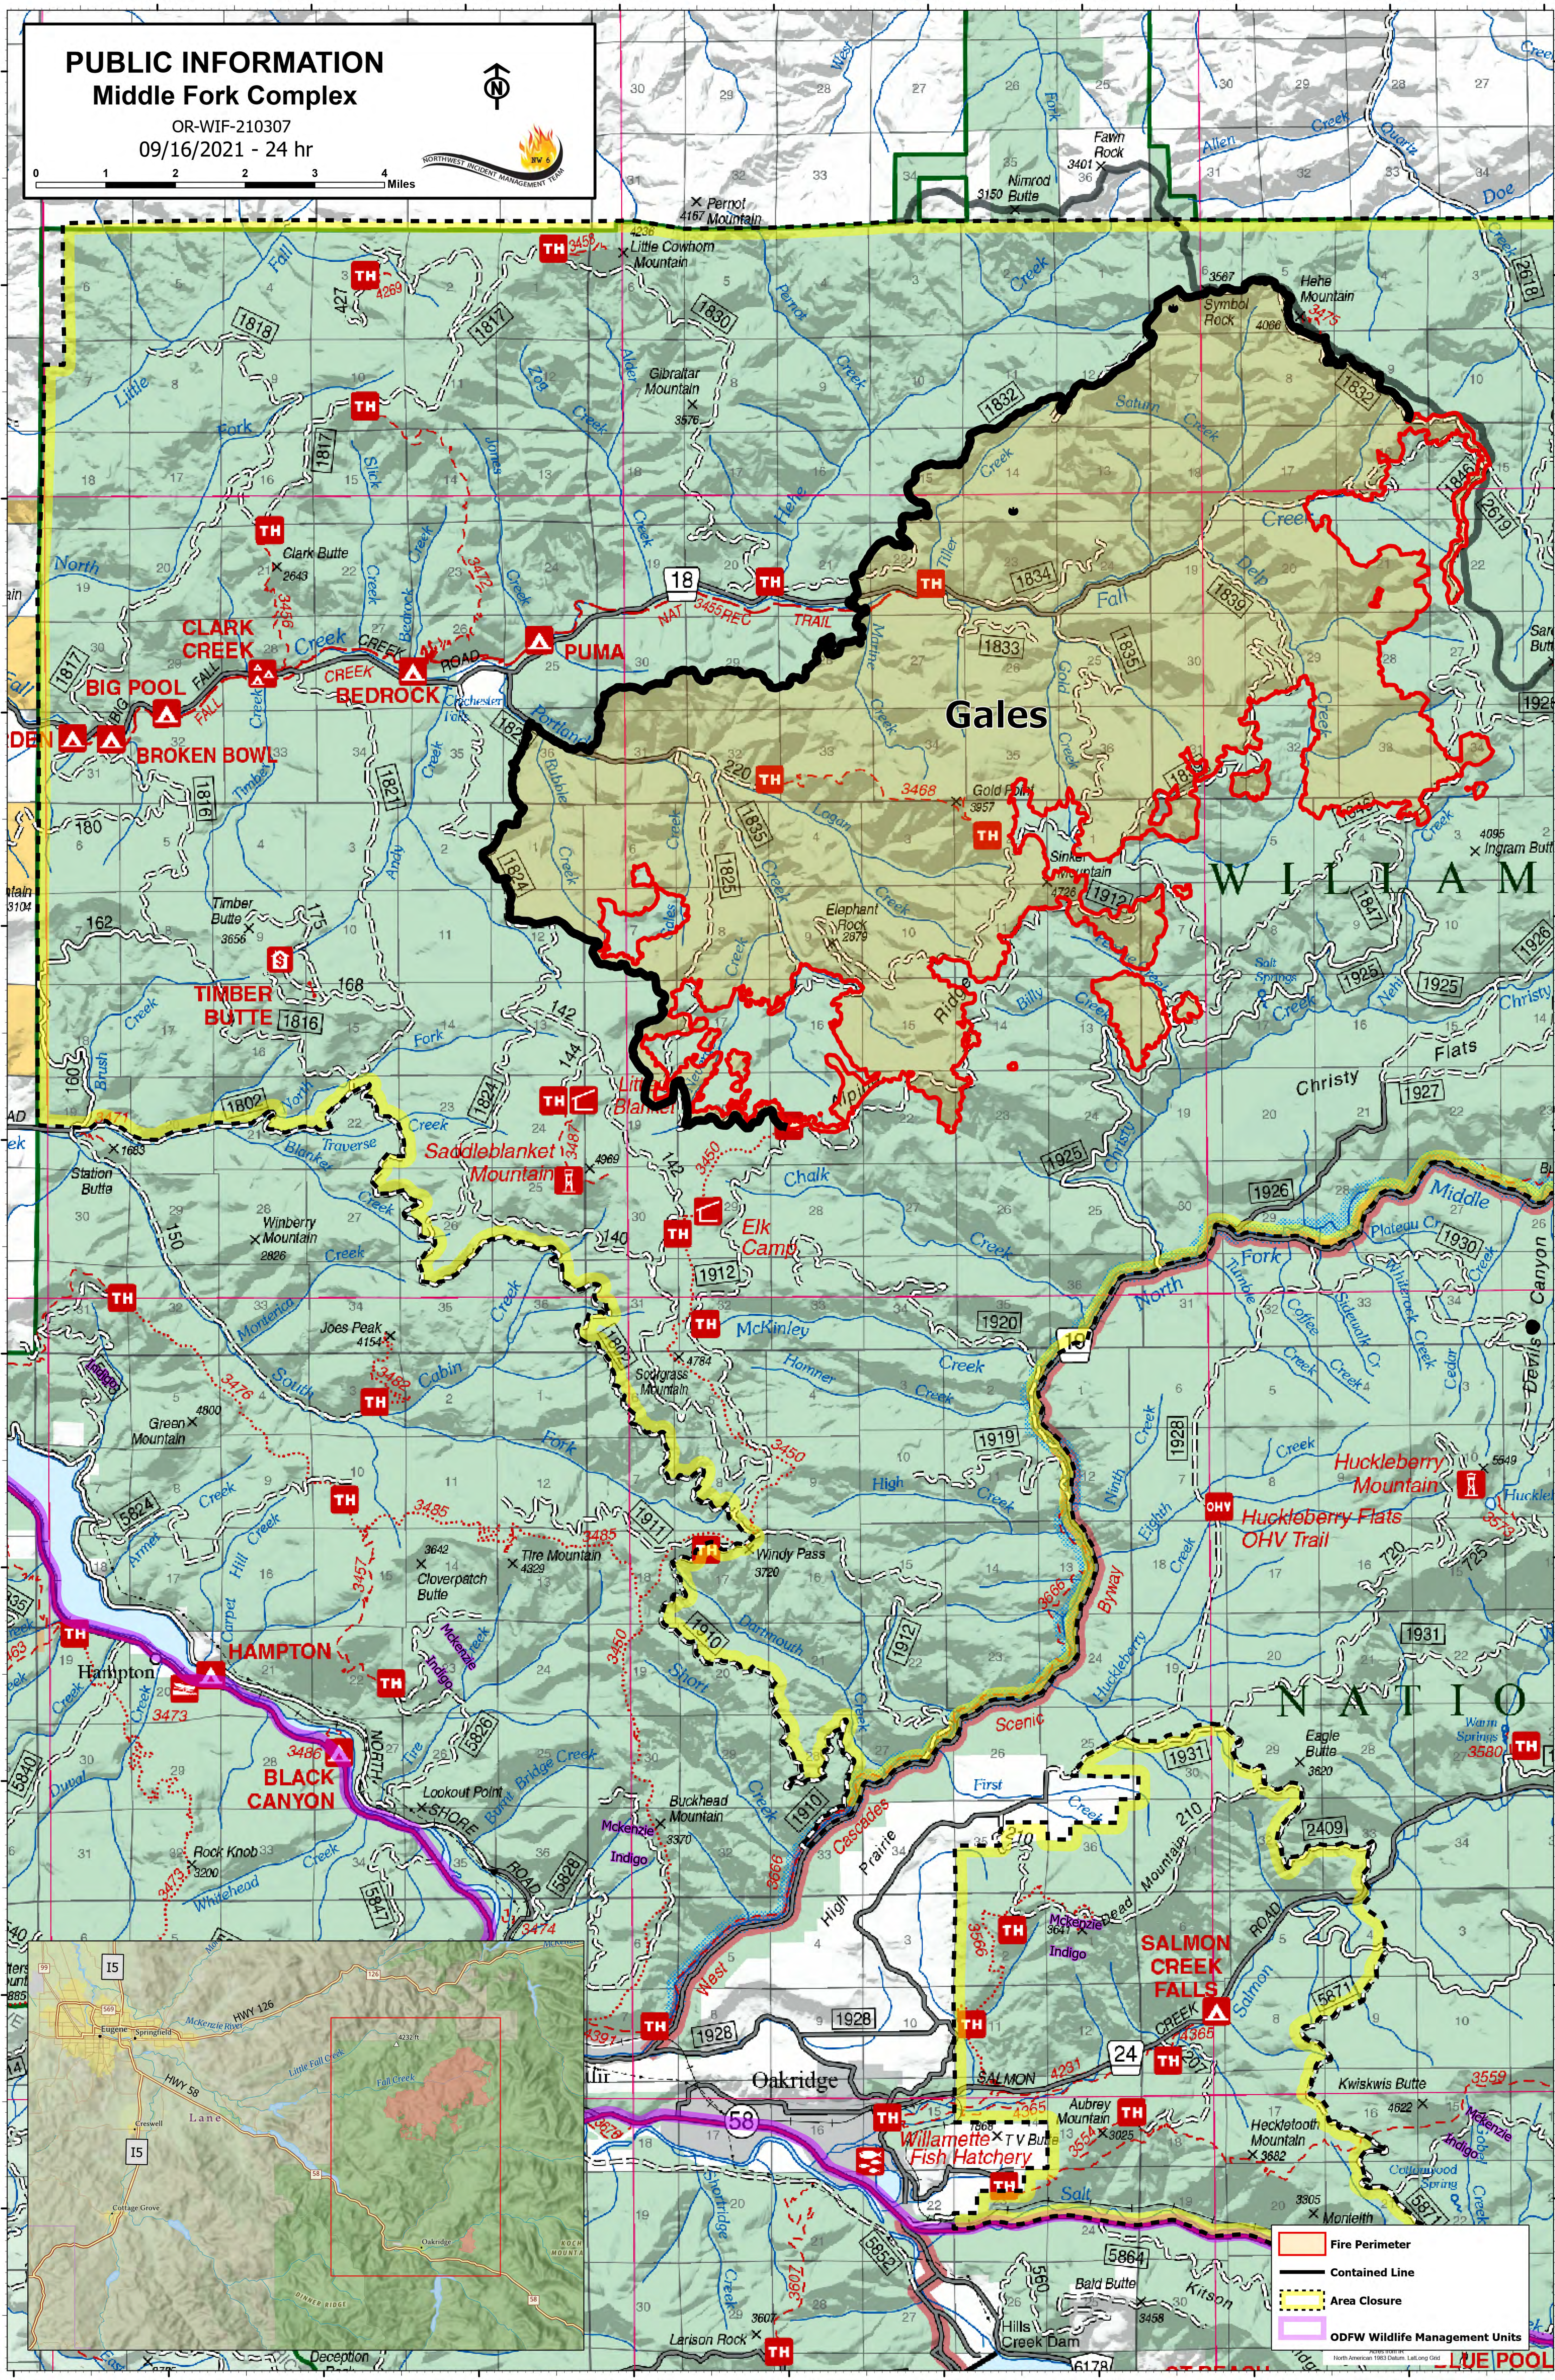

PUBLIC INFORMATION Middle Fork Complex

OR-WIF-210307
09/16/2021 - 24 hr

0 1 2 3 4 Miles

- Fire Perimeter
- Contained Line
- Area Closure
- ODFW Wildlife Management Units

North American 1983 Datum, Lantong Grid